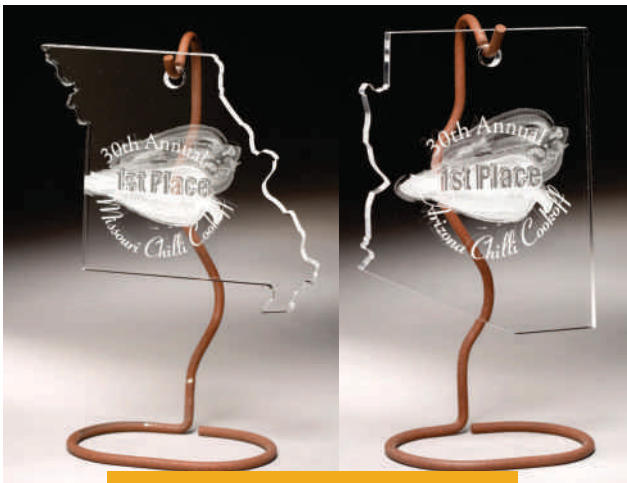

HANGING DIAMOND

SIZES: 10" 10" WHAD10AC
THICKNESS: 3/8"
SHOWN WITH WIRE HOLDER A

WIRE STATES

WIRE STATES

SIZES: 10" 10" WHSS10AC
THICKNESS: 3/8"
SHOWN WITH WIRE HOLDER A
AVAILABLE IN MOST STATES