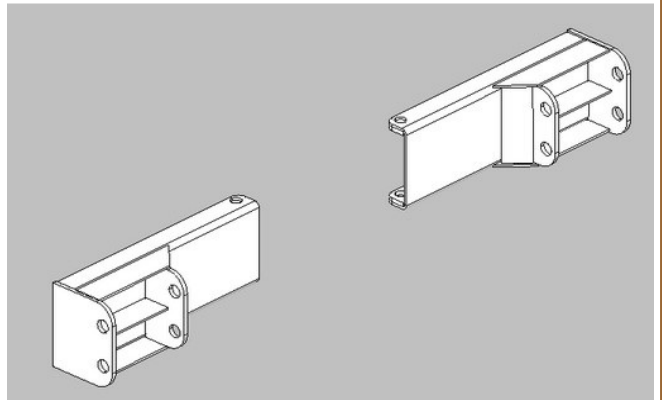

Bracket for rear ladder

Rear Bumper & Light Mountings

CH202387

Central sheet steel 560

CH204079

Mobil arm for BC bumper

CH204080

Horizontal reinforcement for bumper BC