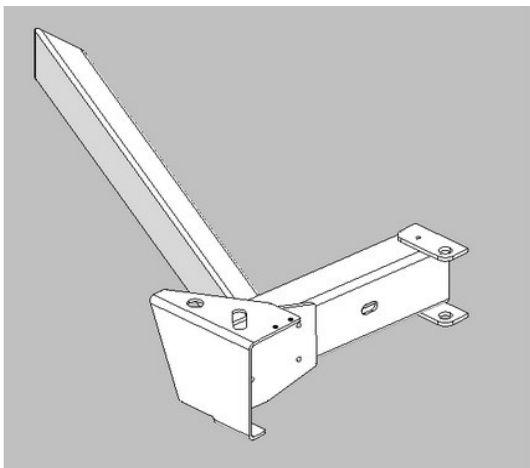

CH204080

Horizontal reinforcement for bumper BC