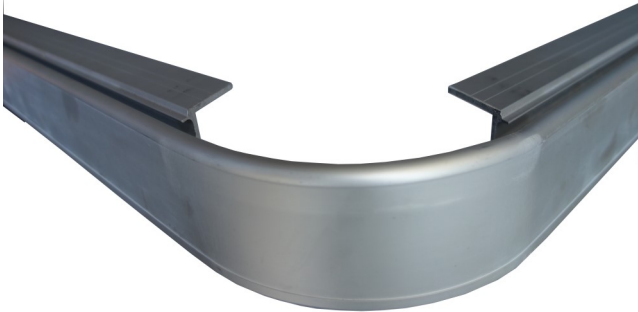

Lower rear frame seal profile

CH3639

Inogam upper pillar profile

Body Mouldings & Extrusions

CH214954

BUILT-IN LIGHT LOWER STRAP ROUNDOVER

FOR INOGAM 2015-

CH19458