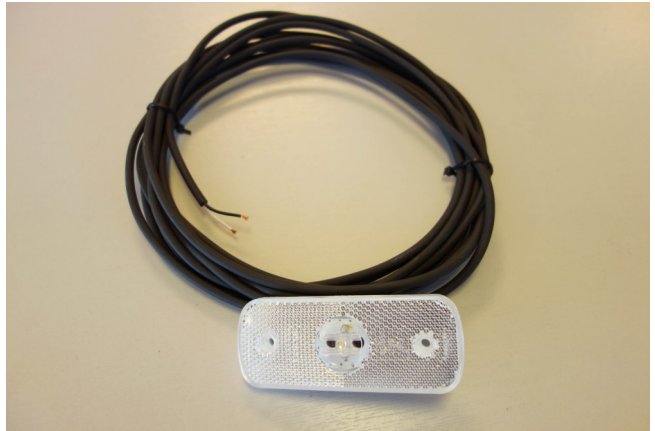

CH19089

INOLED 6m FRONT BULKHEAD WHITE LIGHT