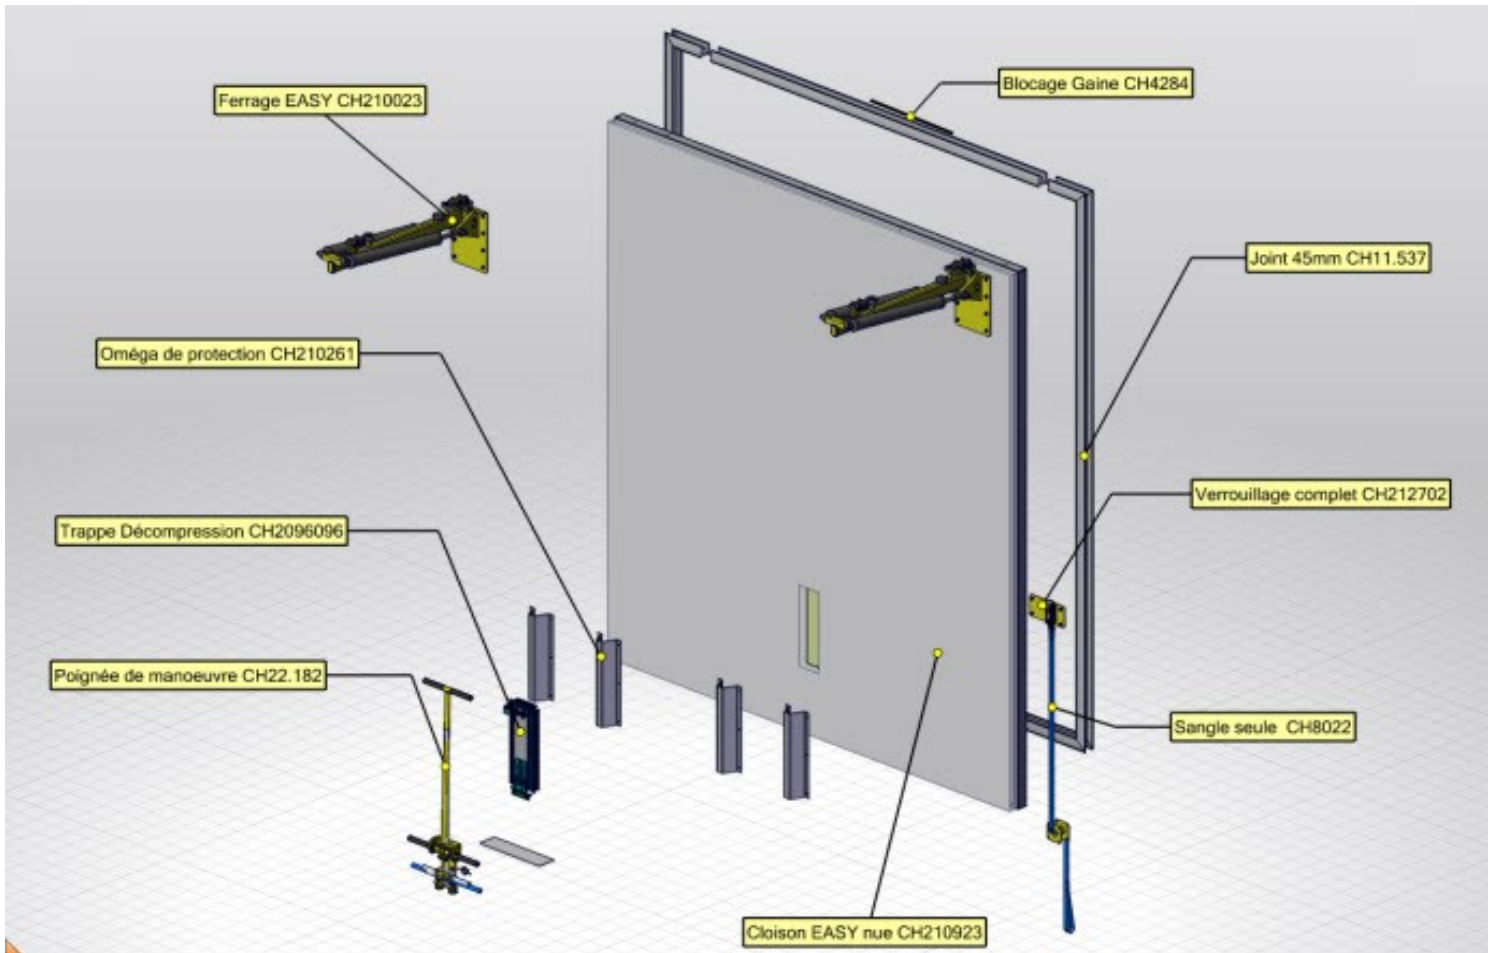

Easy Bulkhead - Complete

CH8022 Easy Strap