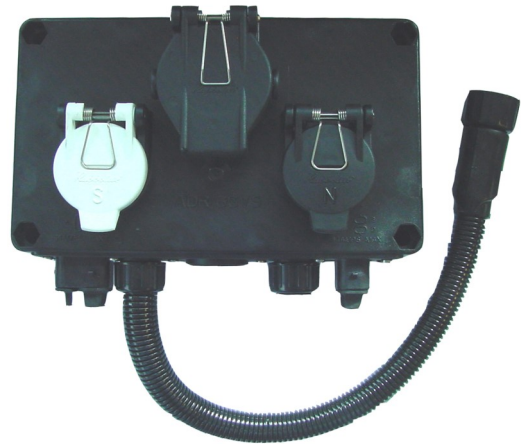

CH12509

Nosebox H