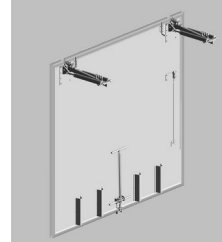

CH212702 Self locking bulkhead right

CH210261 Easy aluminium reinforcement

CH210023 Complete bracket for easy bulkhead

CH209606 Easy dividing wall gate

COMPLETE BULKHEADS available by body number—call Truckstop

Easy Bulkhead - Complete Bracket

Easy Bulkhead - Easy C-Bracket 2014-

CH19222 Partition aluminium rail (6280mm)	CH19299 Stainless steel 6 x 40 partition pin	CH214810 Partition fixed central body	CH214809 Partition adjustable central body	CH214812 long runner
CH214811 short runner	CH514 Hex. Screw 8/8 zn bi 10x25 ft	CH210050 Stopper pin and silent block	CH19359 Roller bearing for Easy 2014 metalwork	CH208805 Rotation Pin
CH214804 Metalwork front pin	CH8712 Spring cylinder 3400N	CH210042 Fixing plate (before modification)	CH210134 Partition safety stop st/cl4/53	CH8007 Merkel stop d 2525
CH19232 Coated roller, FTH 40x14/10	CH19238 Half nut, M10 stainless steel	CH214805 Metalwork swivel ring		
CH19282 MODIFIED NOW USE CH20344 & CH20345	CH20344 RH Easy Bracket	CH20345 LH Easy Bracket		