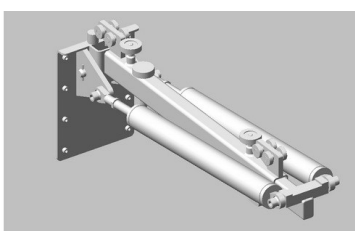

Left new mudflap 1230mm

CH110553

Right new mudflap 1230mm

Easy Bulkhead - Complete

CH8022 Easy Strap

CH4284 Rubber bung 70, Shores 500 x 40 x 20

CH11.537 45mm Eurogam bulkhead 3 lipped seal

CH22.182 Complete handle

CH212702 Self locking bulkhead right

CH210261 Easy aluminium reinforcement

CH210023 Complete bracket for easy bulkhead

CH209606 Easy dividing wall gate

COMPLETE BULKHEADS available by body number—call Truckstop

Easy Bulkhead - Complete Bracket

Easy Bulkhead - Easy C-Bracket 2014-

CH19222 Partition aluminium rail (6280mm)	CH19299 Stainless steel 6 x 40 partition pin	CH214810 Partition fixed central body	CH214809 Partition adjustable central body	CH214812 long runner
CH214811 short runner	CH514 Hex. Screw 8/8 zn bi 10x25 ft	CH210050 Stopper pin and silent block	CH19359 Roller bearing for Easy 2014 metalwork	CH208805 Rotation Pin
CH214804 Metalwork front pin	CH8712 Spring cylinder 3400N	CH210042 Fixing plate (before modification)	CH210134 Partition safety stop st/cl4/53	CH8007 Merkel stop d 2525
CH19232 Coated roller, FTH 40x14/10	CH19238 Half nut, M10 stainless steel	CH214805 Metalwork swivel ring		
CH19282 MODIFIED NOW USE CH20344 & CH20345	CH20344 RH Easy Bracket	CH20345 LH Easy Bracket		