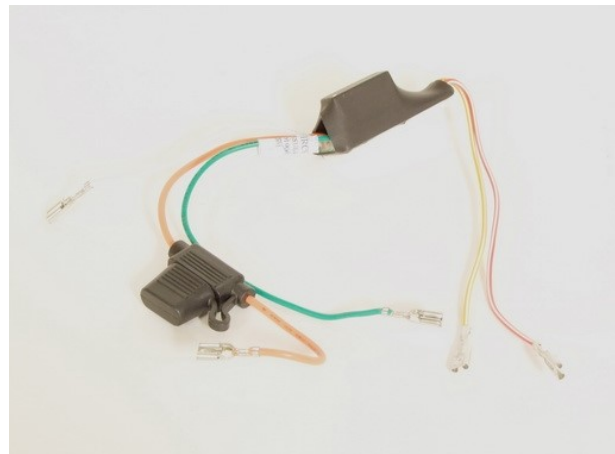

CH13742

Rubbolite time switch relay 90286A