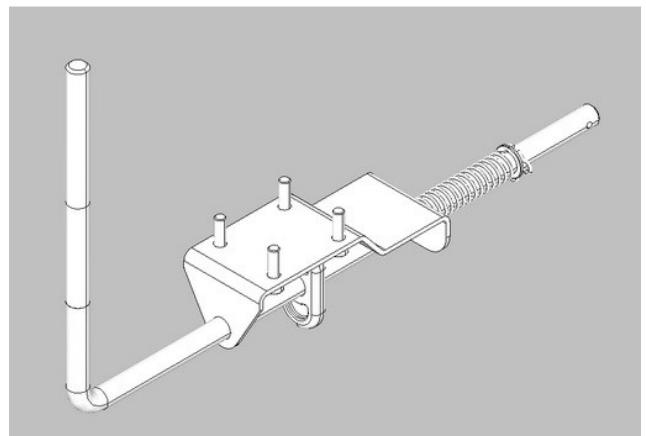

CH23.800

S/S Door Catch