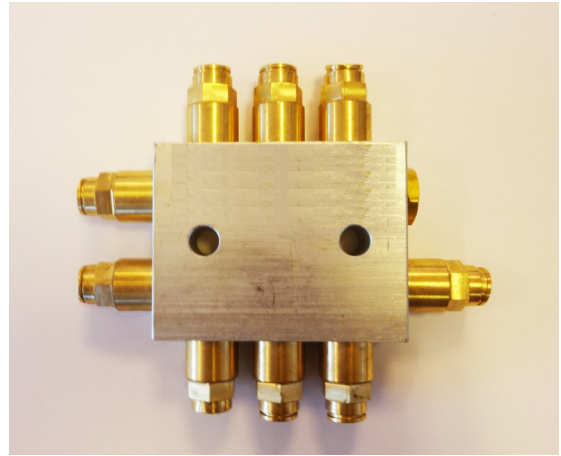

Accessories

CH1762

Chassis Plate DA/DF/002

CH12417

Suspension air valve block

CH22.332

Evaporator guard

CH22.320