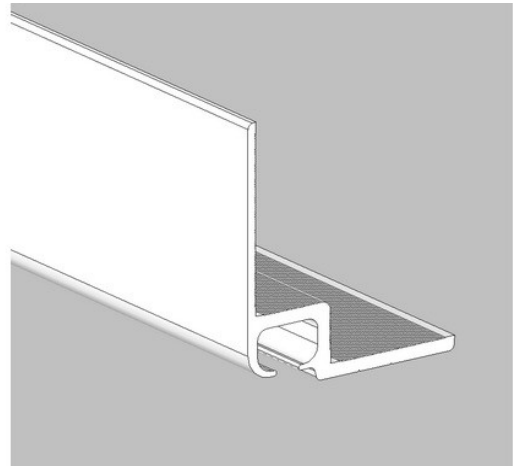

CH3391

INO GAM side lower capping