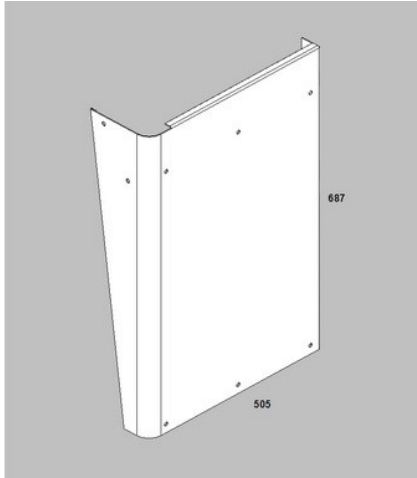

Mudwings & Fixings

CH211443

S/s left rear mudguard 630 for trailer