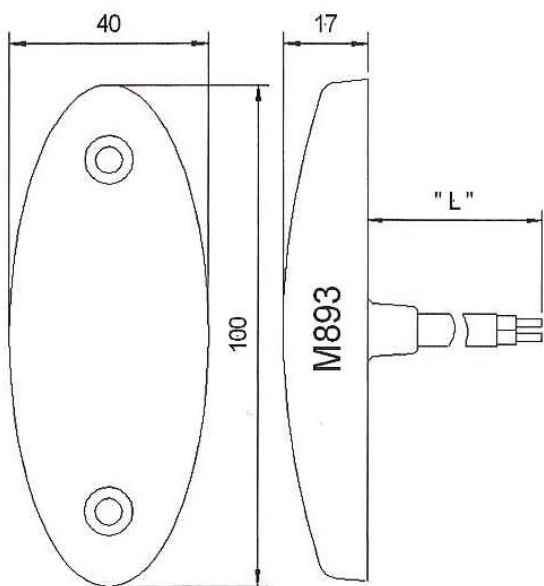

CH12862

Rubbolite tight box big model

Electrical

Truck Lite OE LED Marker Lights - Screw Mount

Part No	Volts	Marker	Reflex	Front	Side	Rear	Cable Length	Connector
893/11/05	12/24	✓	✓	✓			0.5 M	Fly Lead
893/11/15	12/24	✓	✓	✓			1.5M	Fly Lead
893/11/35	12/24	✓	✓	✓			3.5M	Fly Lead
893/11/50	12/24	✓	✓	✓			5.0M	Fly Lead
893/12/05	12/24	✓	✓			✓	0.5M	Fly Lead
893/12/35	12/24	✓	✓			✓	3.5M	Fly Lead
893/12/50	12/24	✓	✓			✓	5.0M	Fly Lead
893/13/05	12/24	✓	✓		✓		0.5M	Fly Lead
893/61/05	12/24	✓	✓	✓			0.5M	Click-In Connector
893/61/15	12/24	✓	✓	✓			1.5M	Click-In Connector
893/61/50	12/24	✓	✓	✓			5.0M	Click-In Connector
893/62/05	12/24	✓	✓			✓	0.5M	Click-In Connector
893/62/50	12/24	✓	✓			✓	5.0M	Click-In Connector
893/63/02	12/24	✓	✓		✓		0.2M	Click-In Connector
893/63/05	12/24	✓	✓	✓			0.5M	Click-In Connector
893/63/15	12/24	✓	✓	✓			1.5M	Click-In Connector
893/73/01	12/24	✓	✓	✓			0.2M	Click-In Connector