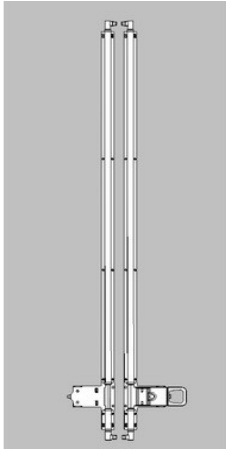

Rear Doors Model 22

CH20.505

Complete rear locking door sets available by body number - phone for details