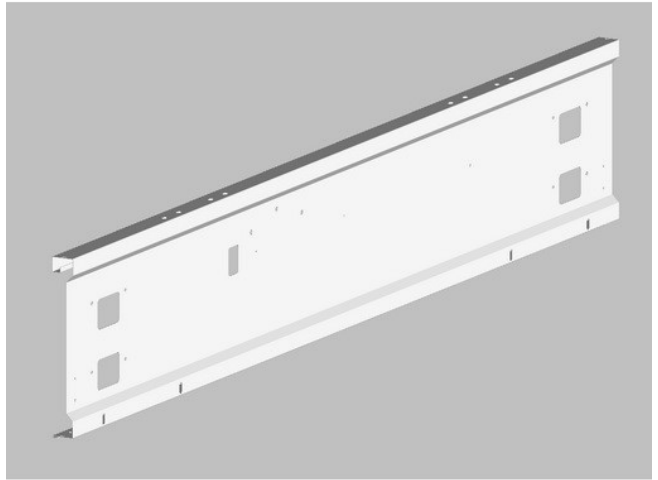

CH212593

S/S RUBB LIGHT PLATE + TRAP DBLE LIGHTS