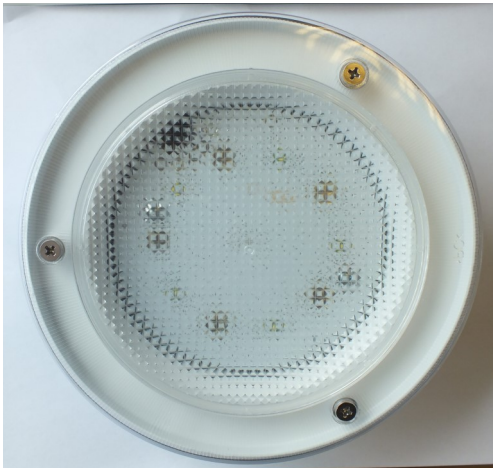

CH11980

Labcraft domelight LED hlcled5-1/2 24V

CH12827

Labcraft 35W halogen ceiling light

Lens also available - CH14102

CH11980

Labcraft LED Roof light

CH120421