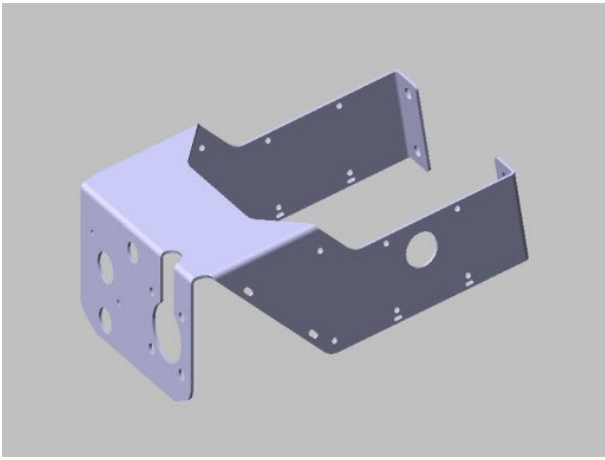

Thermoking duct pipe sbi

CH18.111

Strap hinge receiver Eurogam/Tecnog am

CH14847

SHINY NUT COVER

Accessories

CH213818

Colas Mounting Bracket