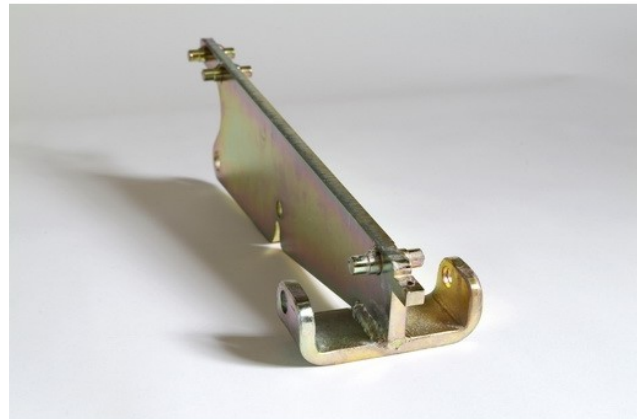

Easy Bulkhead - Complete Bracket

Easy Bulkhead - Easy C-Bracket 2014-

CH19222 Partition aluminium rail (6280mm)	CH19299 Stainless steel 6 x 40 partition pin	CH214810 Partition fixed central body	CH214809 Partition adjustable central body	CH214812 long runner
CH214811 short runner	CH514 Hex. Screw 8/8 zn bi 10x25 ft	CH210050 Stopper pin and silent block	CH19359 Roller bearing for Easy 2014 metalwork	CH208805 Rotation Pin
CH214804 Metalwork front pin	CH8712 Spring cylinder 3400N	CH210042 Fixing plate (before modification)	CH210134 Partition safety stop st/cl4/53	CH8007 Merkel stop d 2525
CH19232 Coated roller, FTH 40x14/10	CH19238 Half nut, M10 stainless steel	CH214805 Metalwork swivel ring		
CH19282 MODIFIED NOW USE CH20344 & CH20345	CH20344 RH Easy Bracket	CH20345 LH Easy Bracket		

CH22.169

S/S Z plate for sliding bulkhead

CH16.159

6,5m Galvanised bulkhead section

CH19.141

Gas strut 400 kg

CH190141

Bansbach gas strut 450 kg

CH213858

MOVEABLE BULKHEAD LIFT HANDLE

CH22.171

Mobile arm

Easy Bulkhead

CH22.119

LOCK FIXING—EASY BULKHEAD

CH22.171