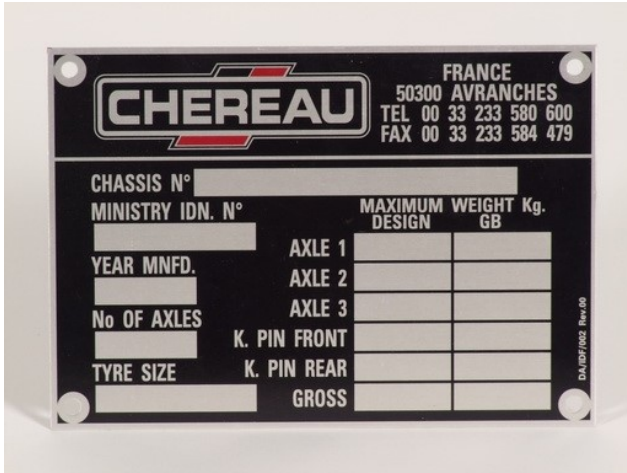

Accessories

CH1762

Chassis Plate DA/DF/002