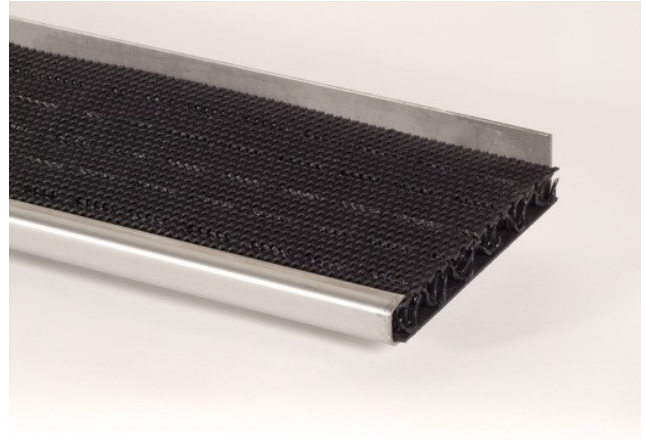

S/s side valence

CH15.160

Alu rail profile for valence element

CH111590

PVC 3800x150 valence element

CH210909

Semitrailer front Left/Rear right steel

CH210912