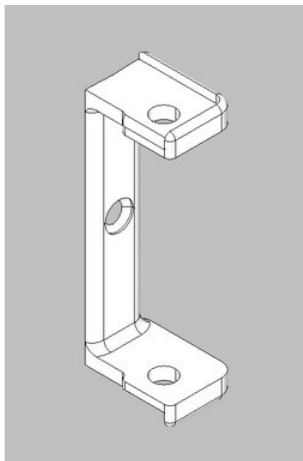

CH18.111

Strap hinge receiver Eurogam/Tecnog am