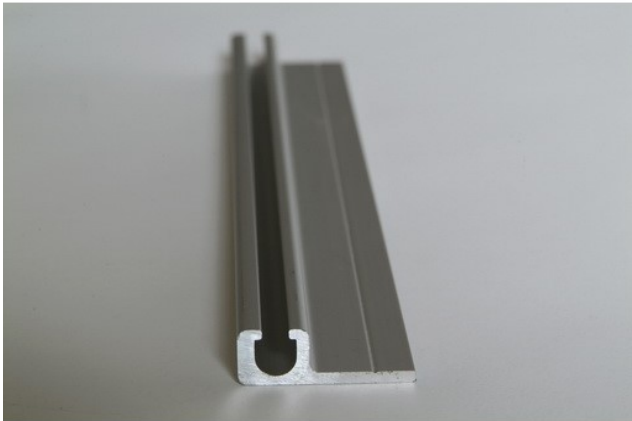

S/s side valence

CH15.160

Alu rail profile for valence element

CH111590

PVC 3800x150 valence element

CH210909

Semitrailer front Left/Rear right steel

CH210912