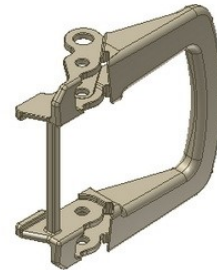

CH14413

Pull handle for stainless steel