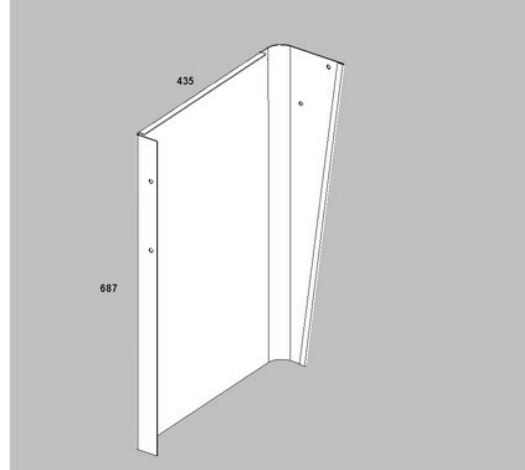

CH211442

S/s right front mudguard 630 for trailer