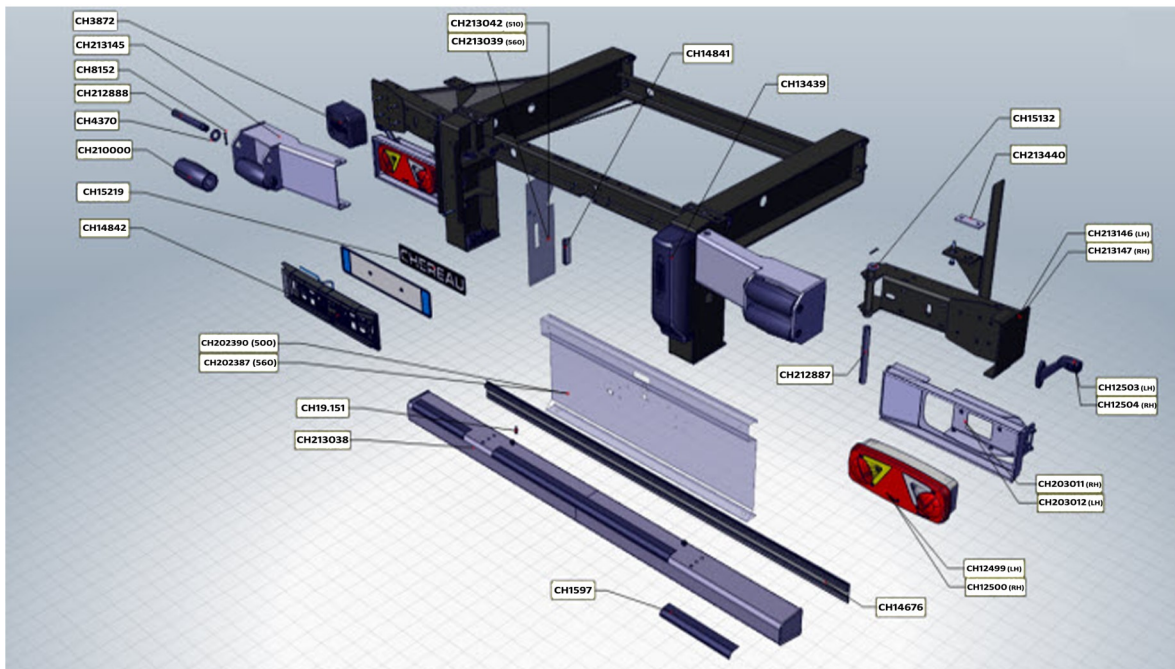

CH110571

Paulstra Buffer