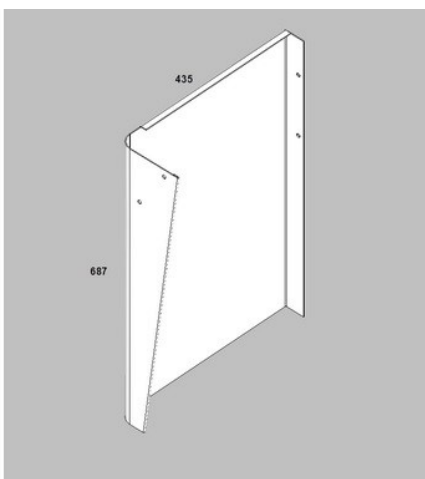

CH211440

S/s left front mudguard 630 for trailer