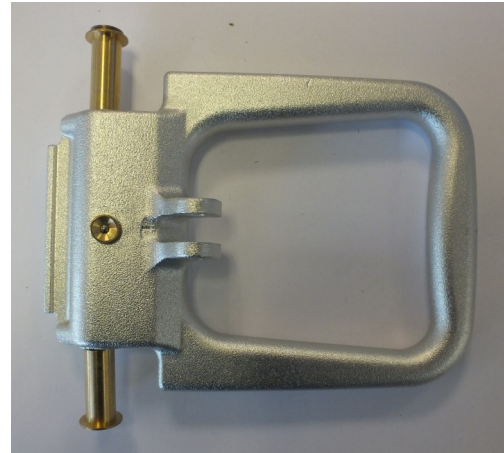

CT600

Bulldog CT600 Chereau Container Lock. Width of box that fits over handles = 137mm

CH23.800

S/S Door Catch

Rear Doors Locks Model 22

CH18.122

Door handle model 22

CH18.127

Pull handle aluminium Model 22 / 27 (large model)

CH18.129

Pin for bi-axle handle 22-27

CH18.172

Bronze bolt of lock 22

CH16.523

22mm S/S Round

CH18.134