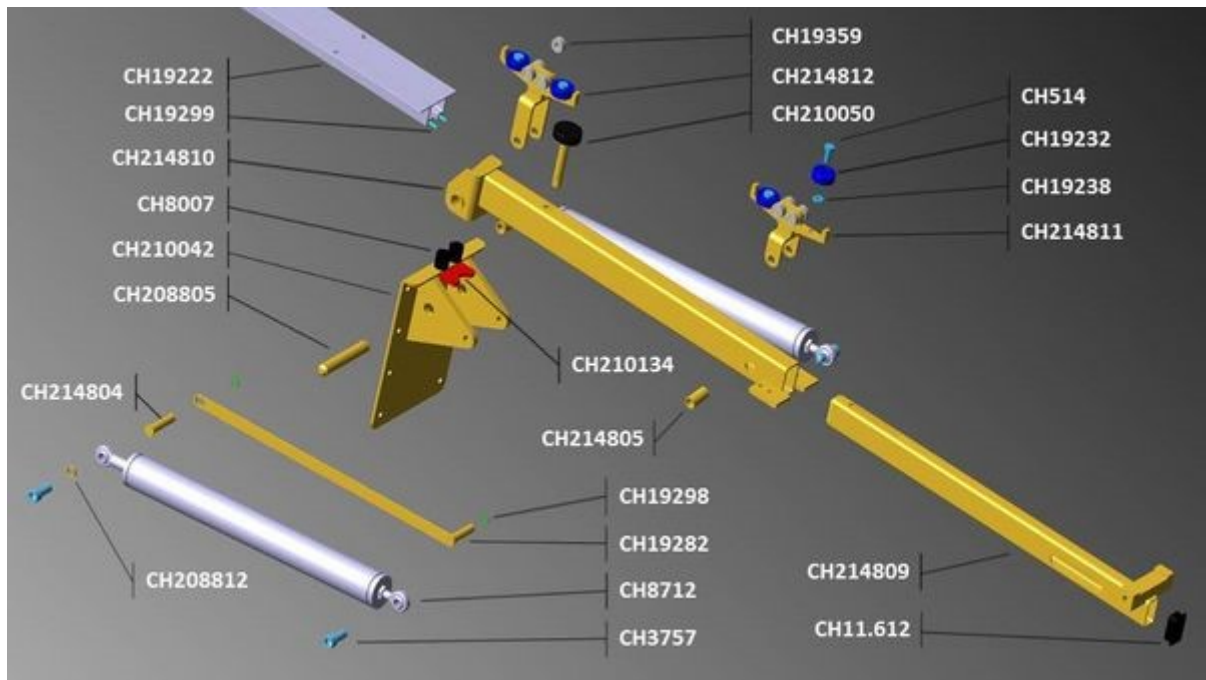

CH212702 Self locking bulkhead right

CH210261 Easy aluminium reinforcement

CH210023 Complete bracket for easy bulkhead

CH209606 Easy dividing wall gate

COMPLETE BULKHEADS available by body number—call Truckstop

Easy Bulkhead - Complete Bracket

Easy Bulkhead - Easy C-Bracket 2014-

CH19222 Partition aluminium rail (6280mm)	CH19299 Stainless steel 6 x 40 partition pin	CH214810 Partition fixed central body	CH214809 Partition adjustable central body	CH214812 long runner
CH214811 short runner	CH514 Hex. Screw 8/8 zn bi 10x25 ft	CH210050 Stopper pin and silent block	CH19359 Roller bearing for Easy 2014 metalwork	CH208805 Rotation Pin
CH214804 Metalwork front pin	CH8712 Spring cylinder 3400N	CH210042 Fixing plate (before modification)	CH210134 Partition safety stop st/cl4/53	CH8007 Merkel stop d 2525
CH19232 Coated roller, FTH 40x14/10	CH19238 Half nut, M10 stainless steel	CH214805 Metalwork swivel ring		
CH19282 MODIFIED NOW USE CH20344 & CH20345	CH20344 RH Easy Bracket	CH20345 LH Easy Bracket		