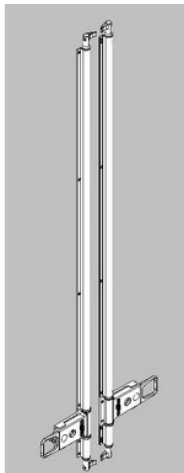

Barrel+ cap Inogam stainless steel handle

CH14415

Spring for stainless steel closer

CH13676

Nylon ring for Inogam door lock bar

CH14408

Nylon ring for Inogam door

Rear Doors Locks Model 27

CH3653

S/s tube 304 ϕ 26,9x2,6

CH2597

20X27 locking bearing

CH20.508

Complete rear locking door sets available by body number - phone for details

CT550

Bulldog CT550 Chereau Container Lock. Width of box that fits over handles = 125mm

Pull handle aluminium Model 22 / 27 (large model)

CH18.129

Pin for bi-axle handle 22-27

CH18.172

Bronze bolt of lock 22

CH16.523

22mm S/S Round

CH18.134