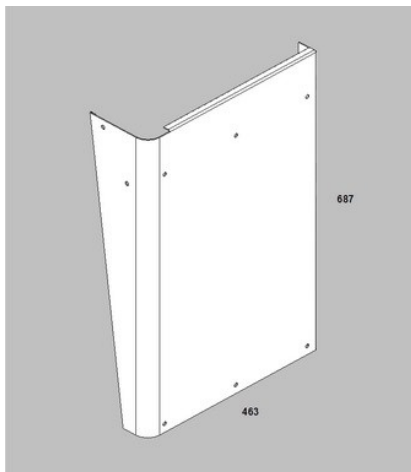

CH209615

S/S rear left mudguard for trailer