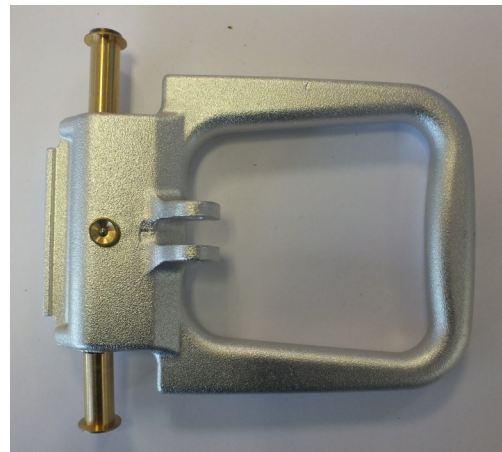

Door handle model 27 aluminium

CH18.127

Pull handle aluminium Model 22 / 27 (large model)

CH212771

Closure adapter spacer stain. steel - 2 required to replace aluminium handle with stainless steel version