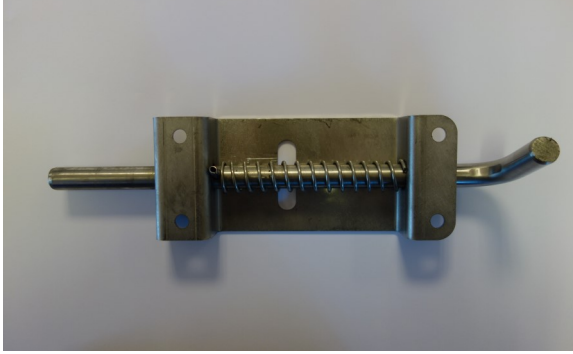

Easy Bulkhead - Complete Bracket

Easy Bulkhead - Easy C-Bracket 2014-

CH19222 Partition aluminium rail (6280mm)	CH19299 Stainless steel 6 x 40 partition pin	CH214810 Partition fixed central body	CH214809 Partition adjustable central body	CH214812 long runner
CH214811 short runner	CH514 Hex. Screw 8/8 zn bi 10x25 ft	CH210050 Stopper pin and silent block	CH19359 Roller bearing for Easy 2014 metalwork	CH208805 Rotation Pin
CH214804 Metalwork front pin	CH8712 Spring cylinder 3400N	CH210042 Fixing plate (before modification)	CH210134 Partition safety stop st/cl4/53	CH8007 Merkel stop d 2525
CH19232 Coated roller, FTH 40x14/10	CH19238 Half nut, M10 stainless steel	CH214805 Metalwork swivel ring		
CH19282 MODIFIED NOW USE CH20344 & CH20345	CH20344 RH Easy Bracket	CH20345 LH Easy Bracket		

CH213858

MOVEABLE BULKHEAD LIFT HANDLE

CH22.171

Mobile arm

Easy Bulkhead

CH22.119

LOCK FIXING—EASY BULKHEAD

CH22.171