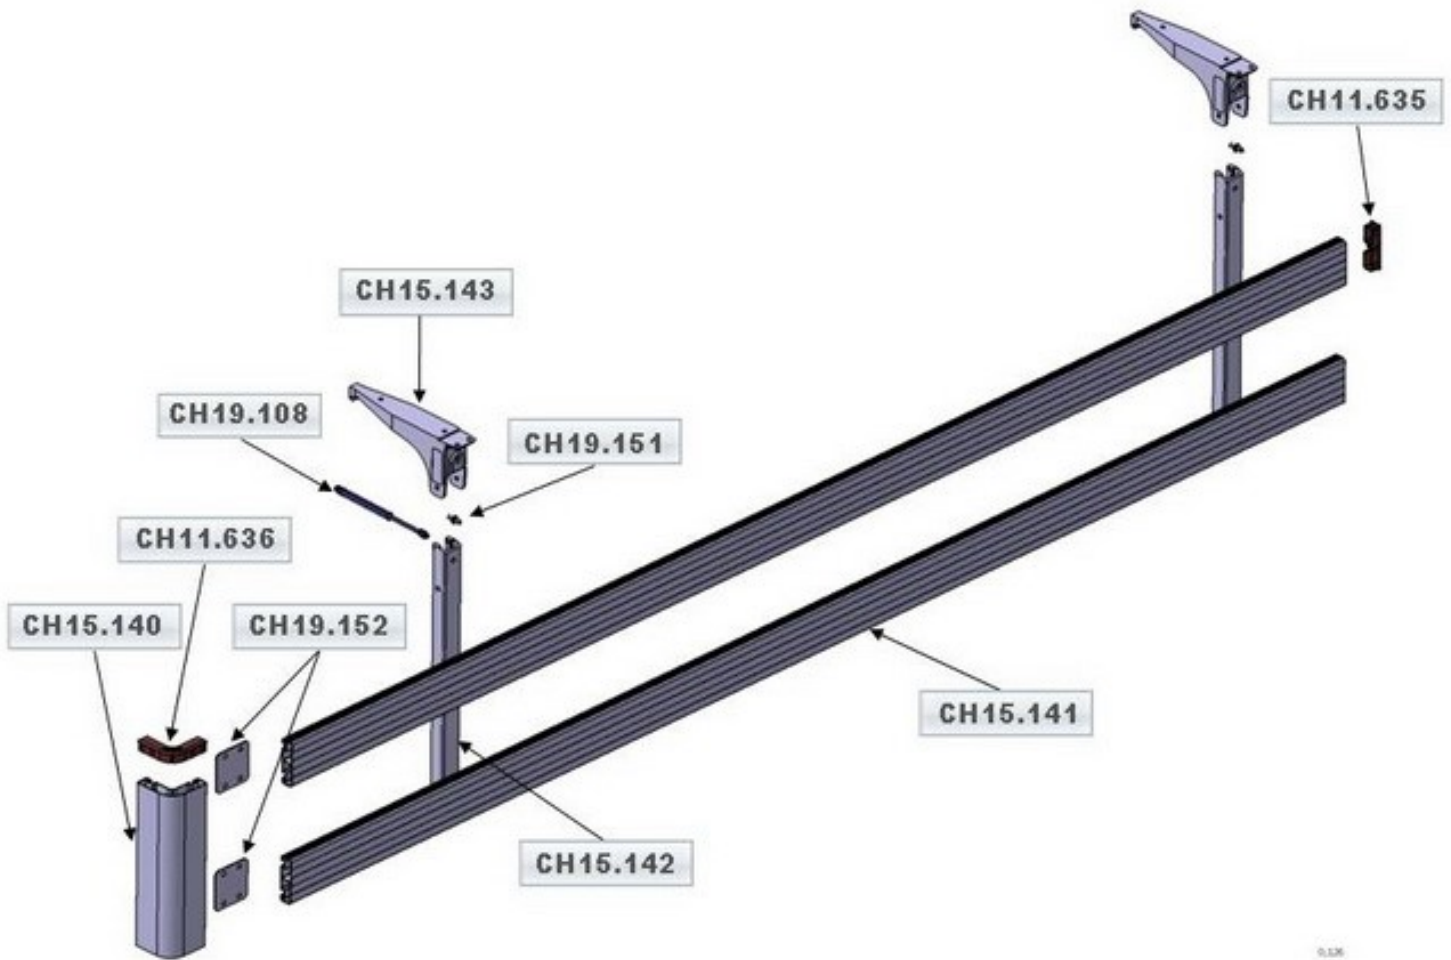

2656x1205x80 left rear seal tecnogam

CH11.366

2656x1205x80 right rear seal tecnogam

Sideguards

Buffers

CH11.538

Chereau 420x120x100 buffer

CH11.539