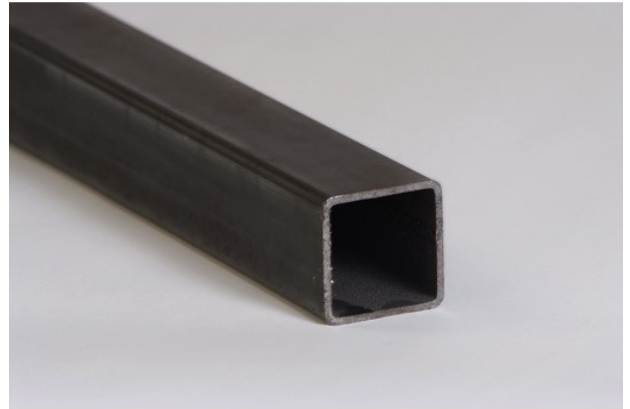

Steel tube 50x50x3

CH23.506

Bumper jamb

CH13525

Nm front panel protective grille

CH19.178

Gate Strut 03295 H 22mm

CH210004