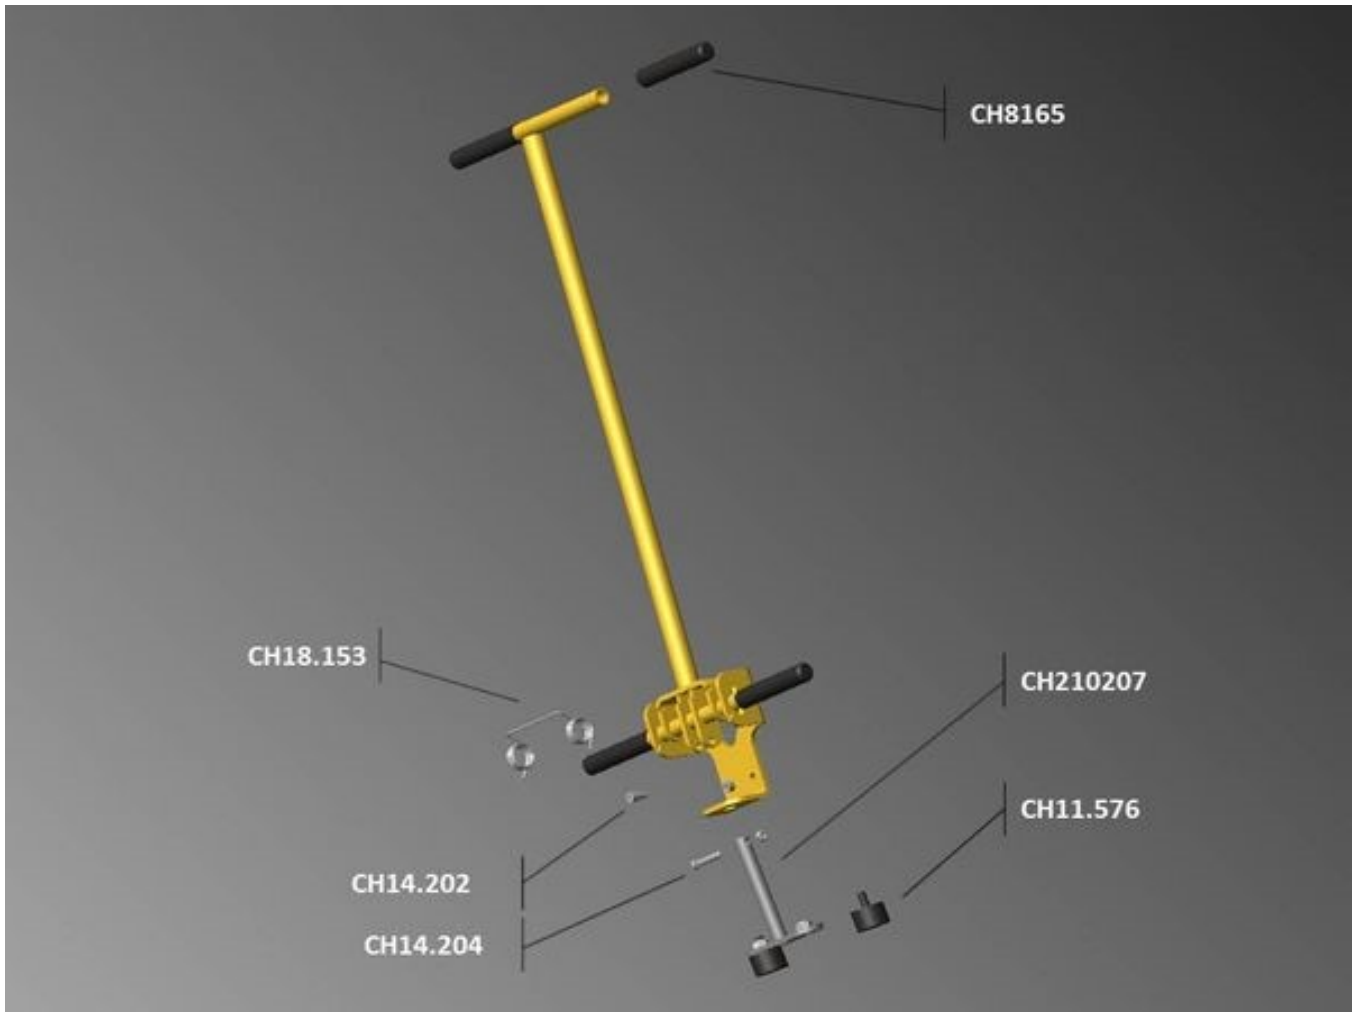

Easy Bulkhead - Complete Handle

CH8165 Black Protection handle