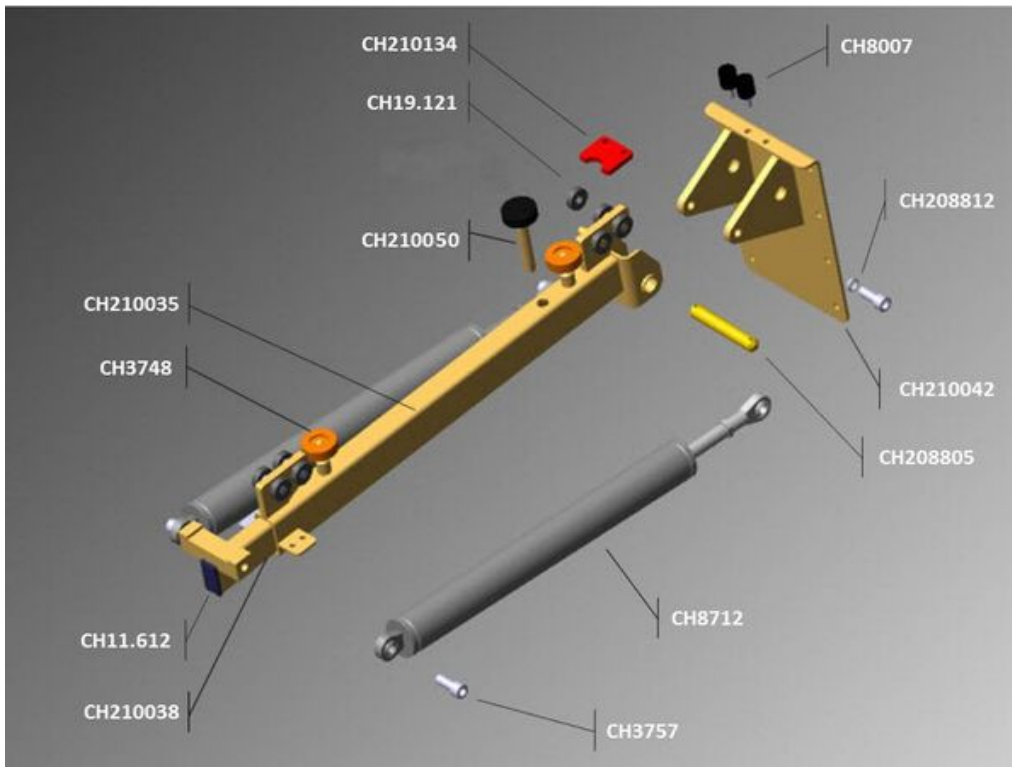

CH212702 Self locking bulkhead right

CH210261 Easy aluminium reinforcement

CH210023 Complete bracket for easy bulkhead

CH209606 Easy dividing wall gate

COMPLETE BULKHEADS available by body number—call Truckstop

Easy Bulkhead - Complete Bracket

Easy Bulkhead - Easy C-Bracket 2014-

CH19222 Partition aluminium rail (6280mm)	CH19299 Stainless steel 6 x 40 partition pin	CH214810 Partition fixed central body	CH214809 Partition adjustable central body	CH214812 long runner
CH214811 short runner	CH514 Hex. Screw 8/8 zn bi 10x25 ft	CH210050 Stopper pin and silent block	CH19359 Roller bearing for Easy 2014 metalwork	CH208805 Rotation Pin
CH214804 Metalwork front pin	CH8712 Spring cylinder 3400N	CH210042 Fixing plate (before modification)	CH210134 Partition safety stop st/cl4/53	CH8007 Merkel stop d 2525
CH19232 Coated roller, FTH 40x14/10	CH19238 Half nut, M10 stainless steel	CH214805 Metalwork swivel ring		
CH19282 MODIFIED NOW USE CH20344 & CH20345	CH20344 RH Easy Bracket	CH20345 LH Easy Bracket		