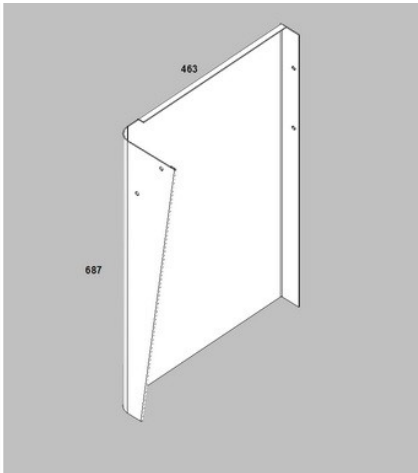

Mudwings & Fixings

CH209612

S/S front Left mudguard for trailer