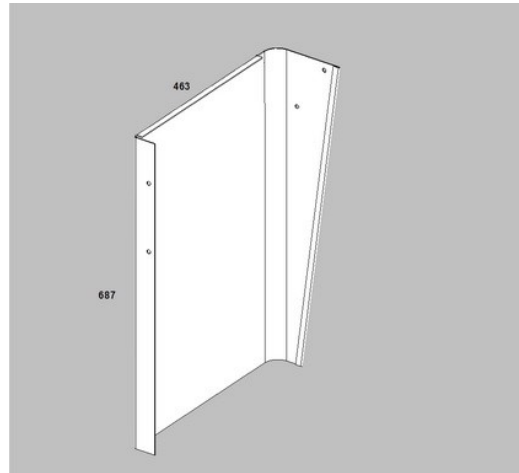

CH209614

S/S front right mudguard for trailer