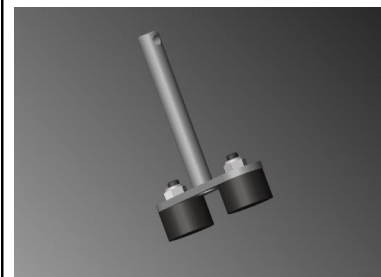

Easy Bulkhead - Complete Bracket

Easy Bulkhead - Easy C-Bracket 2014-

CH19222 Partition aluminium rail (6280mm)	CH19299 Stainless steel 6 x 40 partition pin	CH214810 Partition fixed central body	CH214809 Partition adjustable central body	CH214812 long runner
CH214811 short runner	CH514 Hex. Screw 8/8 zn bi 10x25 ft	CH210050 Stopper pin and silent block	CH19359 Roller bearing for Easy 2014 metalwork	CH208805 Rotation Pin
CH214804 Metalwork front pin	CH8712 Spring cylinder 3400N	CH210042 Fixing plate (before modification)	CH210134 Partition safety stop st/cl4/53	CH8007 Merkel stop d 2525
CH19232 Coated roller, FTH 40x14/10	CH19238 Half nut, M10 stainless steel	CH214805 Metalwork swivel ring		
CH19282 MODIFIED NOW USE CH20344 & CH20345	CH20344 RH Easy Bracket	CH20345 LH Easy Bracket		

Easy Bulkhead - Complete Handle

CH8165 Black Protection handle

CH11.576 40x25 Stopper

CH14.202 S/S screw 8x25 hex

CH14.204 S/S screw 8x40 hex

CH18.153 Double spring 22

CH210207 Handle buffer support

Easy Bulkhead