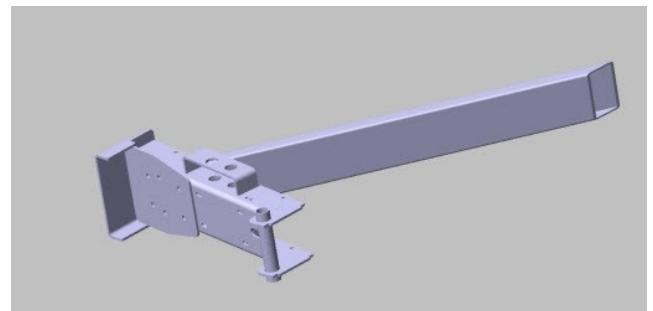

Lower rear frame tecnogam (mod22)

CH213949

Fixed lamp support M802 right and left

CH213145

Bumper mobile arm complete rear m C3

CH213146

Fixed arm LH bumper support C3

CH23.538