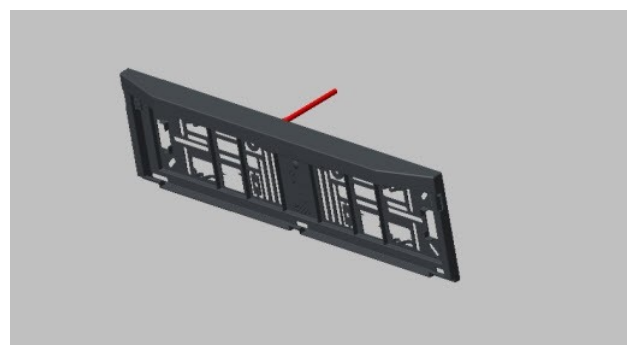

CH14842

Number Plate Holder + LED