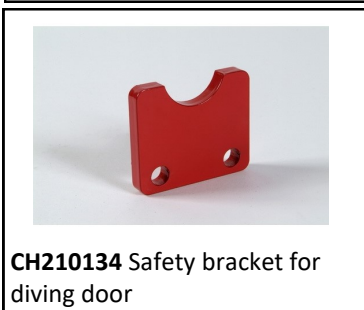

CH212702 Self locking bulkhead right

CH210261 Easy aluminium reinforcement

CH210023 Complete bracket for easy bulkhead

CH209606 Easy dividing wall gate

COMPLETE BULKHEADS available by body number—call Truckstop

Easy Bulkhead - Complete Bracket

Easy Bulkhead - Easy C-Bracket 2014-

CH19222 Partition aluminium rail (6280mm)	CH19299 Stainless steel 6 x 40 partition pin	CH214810 Partition fixed central body	CH214809 Partition adjustable central body	CH214812 long runner
CH214811 short runner	CH514 Hex. Screw 8/8 zn bi 10x25 ft	CH210050 Stopper pin and silent block	CH19359 Roller bearing for Easy 2014 metalwork	CH208805 Rotation Pin
CH214804 Metalwork front pin	CH8712 Spring cylinder 3400N	CH210042 Fixing plate (before modification)	CH210134 Partition safety stop st/cl4/53	CH8007 Merkel stop d 2525
CH19232 Coated roller, FTH 40x14/10	CH19238 Half nut, M10 stainless steel	CH214805 Metalwork swivel ring		
CH19282 MODIFIED NOW USE CH20344 & CH20345	CH20344 RH Easy Bracket	CH20345 LH Easy Bracket		