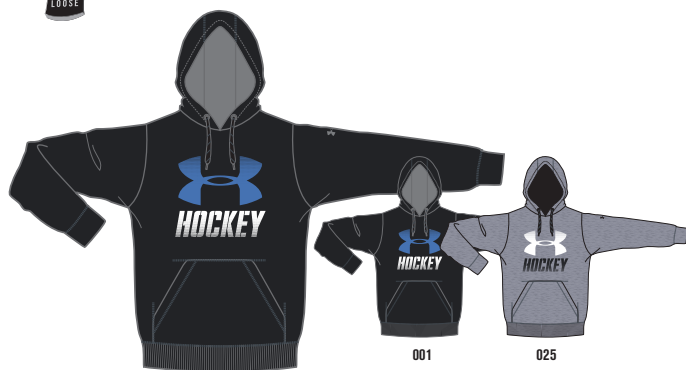

coldgear

LOOSE

001 100 040

410 600 400

001 Black/White, 100 White/Graphite, 040 Graphite/White, 410 Midnight Navy/White, 600 Red/White, 400 Royal/White

UA ULTIMATE TEAM JACKET

1259102 // ADULT: \$84.99 // SM-4XL (3XL, 4XL: 15% UPCHARGE)
FIRST SHIP: C/O

coldgear
LOOSE

001 Black/White, 025 True Grey Heather/White *Youth Offered in ALL Colors

NEW UA WORDMARK HOODY

1285387 // ADULT: \$59.99 // SM-2XL
1281871 // YOUTH: \$49.99 // YSM-YXL
FIRST SHIP: 7/1/2016 // LAST SHIP: 12/15/2016