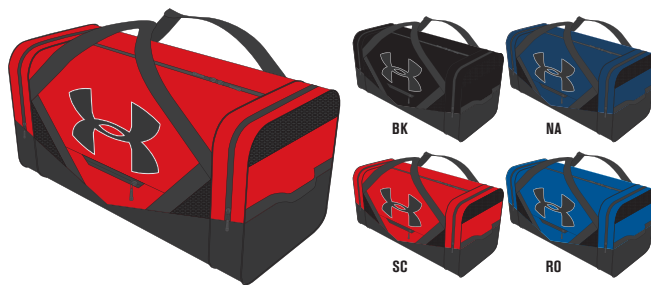

BK (Black), **NA** (Navy), **SC** (Scarlet), **RO** (Royal)

UA HOCKEY DELUXE CARGO BAG

UASB-DCB // $74.99 // 36" X 17" X 16" // CUB. VOL. 9800
FIRST SHIP: C/O