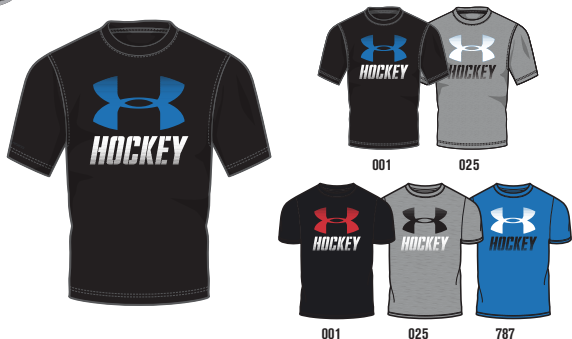

1285386 // ADULT: 001 Black/Brilliant Blue, 025 TGH/White
1281876 // YOUTH: 001 Brilliant Blue/Rocket Red, 025 TGH/Black, 787 Brilliant Blue/White

NEW UA WORDMARK SHORTSLEEVE T

1285386 // ADULT: $24.99 // SM-2XL
1281876 // YOUTH: $19.99 // YSM-YXL
FIRST SHIP: 7/1/2016 // LAST SHIP: 12/15/2016