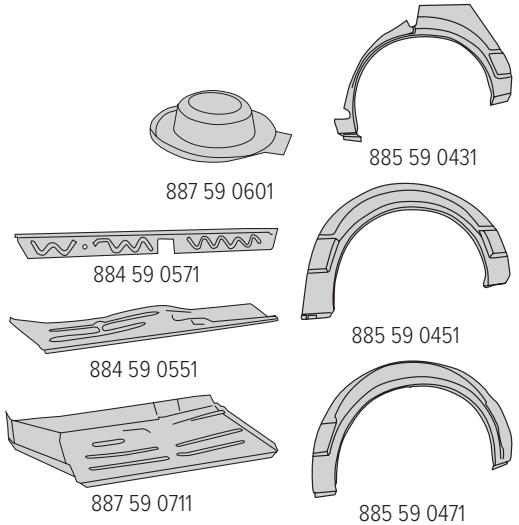

FORD ESCORT MK4

1986 - 1990

FORD ESCORT MK4 1986-1990	YEAR	PART NUMBER	
BATTERY TRAY	86-90	887 59 0041	
BATTERY TRAY WITH SUPPORT PANEL	86-90	887 59 0131	
FRONT CROSSMEMBER	86-90	807 59 0211	
FRONT INNER WING / DRIP RAIL	86-90	887 59 0301	
FULL SCUTTLE PANEL UNDER WINDSCREEN	86-90	887 59 0741	
FULL SILL - 2/3 DOOR	86-90	884 59 0011	884 59 0021
SKIN SILL - 2/3 DOOR	86-90	884 59 0031	884 59 0041
SKIN SILL - 5 DOOR	86-90	884 59 0531	884 59 0541
INNER SILL	86-90	884 59 0571	884 59 0581
UNDER SILL TO FLOOR EDGE	86-90	884 59 0551	884 59 0561
FRONT FLOOR PANEL	86-90	887 59 0711	887 59 0721
REAR SPRING SEAT C/W PLATE	86-90	887 59 0601	
REAR CHASSIS SECTION	86-90	887 59 0831	887 59 0841
REAR WHEEL ARCH - 4 & 5 DOOR	86-90	885 59 0431	885 59 0441
REAR WHEEL ARCH - 3 & 5 DOOR	86-90	885 59 0451	885 59 0461
REAR WHEEL ARCH - VAN	86-90	885 59 0471	885 59 0481