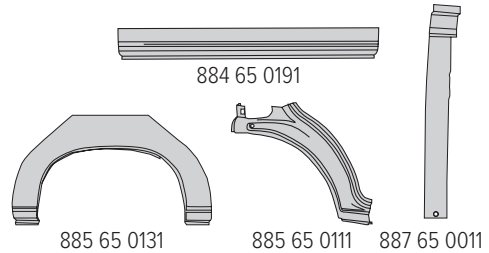

FIAT DUCATO

1994 - 2006

FIAT DUCATO 1994-2006	YEAR	PART NUMBER	
FRONT WHEEL ARCH	96-06	885 65 0111	885 65 0121
FULL SILL	94-06	884 65 0051	884 65 0061
REPAIR B POST	94-06	887 65 0011	887 65 0021
SILL BEHIND B POST - SWB	94-06	884 65 0191	884 65 0201
REAR WHEEL ARCH - NOT HANDED	94-06	885 65 0131	
REAR PANEL	94-06	810 65 0011