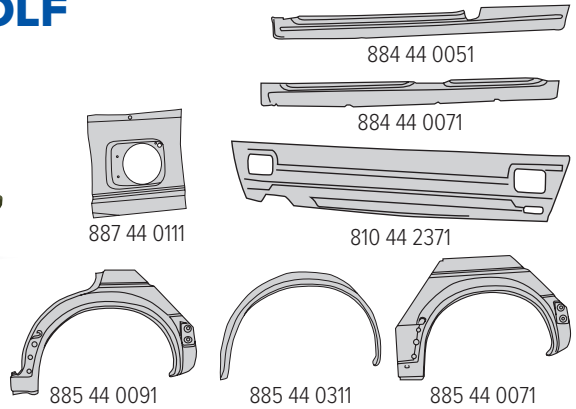

VOLKSWAGEN GOLF

1984 - 1992

VOLKSWAGEN GOLF 1984-1992	YEAR	PART NUMBER	
FULL SILL - 3 DOOR	84-92	884 44 0051	884 44 0061
FULL SILL - 5 DOOR	84-92	884 44 0071	884 44 0081
REAR WHEEL ARCH - 3 DOOR	84-92	885 44 0071	885 44 0081
REAR WHEEL ARCH - 5 DOOR	84-92	885 44 0091	885 44 0101
REAR INNER WHEEL ARCH	84-92	885 44 0311	885 44 0321
FUEL FILLER SURROUND PANEL	84-92	887 44 0111	
REAR LOWER VALANCE	84-92	810 44 2371