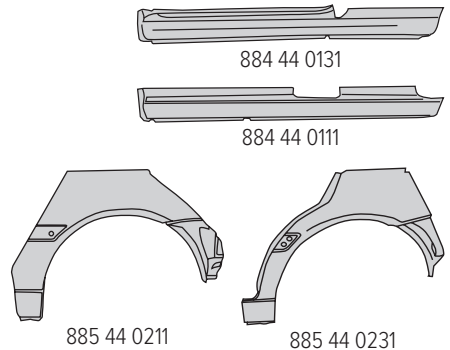

VOLKSWAGEN GOLF

1992 - 1997

VOLKSWAGEN GOLF 1992-1997	YEAR	PART NUMBER	
FULL SILL - 3 DOOR	92-97	884 44 0131	884 44 0141
FULL SILL - 5 DOOR	92-97	884 44 0111	884 44 0121
REAR WHEEL ARCH - 3 DOOR	92-97	885 44 0211	885 44 0221
REAR WHEEL ARCH - 5 DOOR	92-97	885 44 0231	885 44 0241

OVER 200 BRANCHES NATIONWIDE