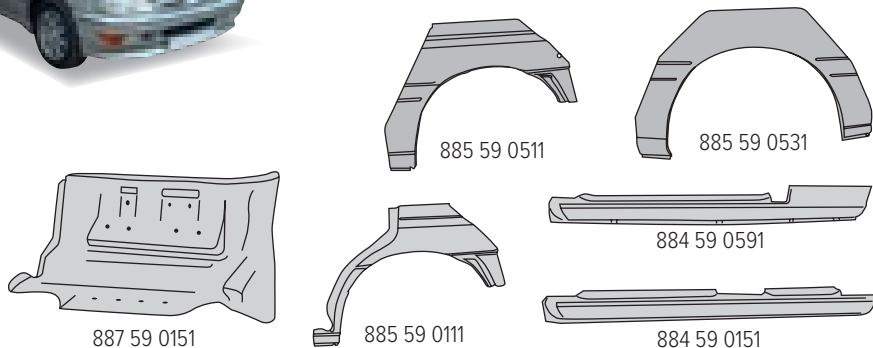

FORD ESCORT MK5

1990 - 1995