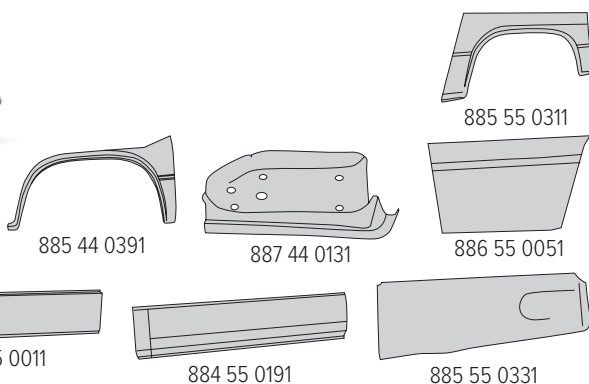

VOLKSWAGEN TRANSPORTER

1979 - 1990