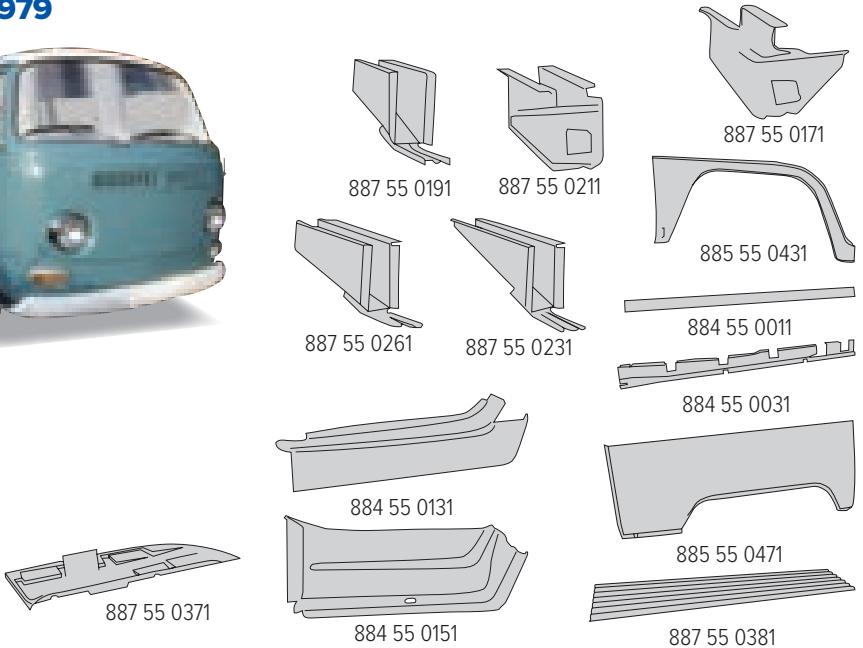

VOLKSWAGEN TRANSPORTER

1968 - 1979

VOLKSWAGEN TRANSPORTER 1968-1979	YEAR	PART NUMBER	
FRONT WHEEL ARCH SKIN	68-79	885 55 0431	885 55 0441
SILL PANEL - 45MM HIGH	68-79	884 55 0011	884 55 0021
INNER SILL	68-79	884 55 0031	884 55 0041
FRONT JACKING POINT	68-79	887 55 0171	887 55 0181
FRONT DOOR STEP - OUTER SECTION	68-72	884 55 0131	884 55 0141
FRONT DOOR STEP - INNER SECTION	68-72	884 55 0151	884 55 0161
FRONT OUTRIGGERS X2 LEFT & RIGHT	68-79	887 55 0261	
OUTRIGGER CENTRE	68-79	887 55 0191	887 55 0201
REAR JACKING POINT	68-79	887 55 0211	887 55 0221
REAR OUTRIGGER	68-79	887 55 0231	887 55 0241
FRONT WHEEL ARCH C/W DOOR STEP	68-79	885 55 0291	885 55 0301
BATTERY SEAT/HOLDER	68-79	887 55 0371	
REAR LOWER CORNER PANEL	68-79	887 55 0311	887 55 0321
REAR JACKING POINT SUPPORT	68-79	887 55 0211	887 55 0221
REAR WHEEL ARCH	68-79	885 55 0471	885 55 0481
REAR FLOOR FLUTED 1500 X 380MM	68-79	887 55 0381	

OVER 200 BRANCHES NATIONWIDE