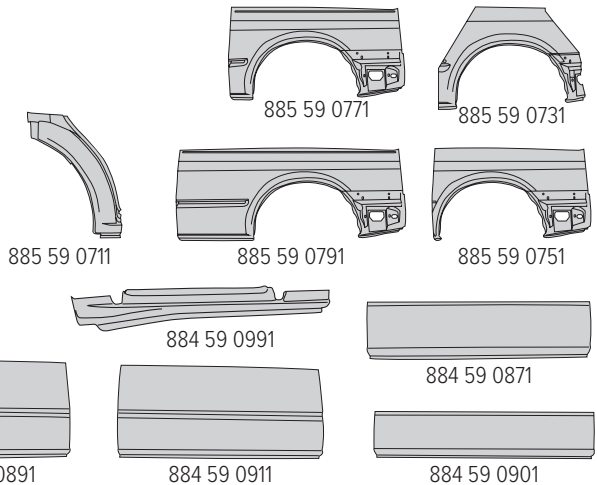

FORD TRANSIT MK6

2000 - 2006

FORD TRANSIT MK6 2000-2006	YEAR	PART NUMBER	
FRONT WHEEL ARCH	00-06	885 59 0711	885 59 0721
FULL SILL	00-06	884 59 0991	884 59 1001
FRONT INNER SILL	00-06	884 59 1091	884 59 1101
FRONT FULL DOOR SILL INC FRONT WHEEL ARCH REAR SECTION	00-06	884 59 0951	884 59 0961
FRONT DOOR STEP - COMPLETE DOOR STEP WITHOUT SILL	00-06	884 59 1171	884 59 1181
FRONT LOWER DOOR SKIN	00-06	886 59 0111	886 59 0121
SIDE PANEL SMALL 290 X 1150MM SWB	00-06		884 59 0871
NEARSIDE FRONT SLIDING DOOR SILL SHORT WHEEL BASE MODS	00-06	884 59 0881	
NEARSIDE FRONT SLIDING DOOR SILL MEDIUM & LONG WHEEL BASE MODS	00-06	884 59 0971	
OFFSIDE FRONT SLIDING DOOR SILL SHORT WHEEL BASE MODS	00-06		884 59 1191
OFFSIDE FRONT SLIDING DOOR SILL MEDIUM & LONG WHEEL BASE MODS	00-06		884 59 1201
SIDE PANEL 670 X 1190MM SWB	00-06		884 59 0891
SIDE PANEL SMALL 300 X 1420MM LWB	00-06		884 59 0901
SIDE PANEL 670 X 1440MM LWB	00-06		884 59 0911
REAR WHEEL ARCH - SWB	00-06	885 59 0891	885 59 0901
REAR WHEEL ARCH - MWB / LWB	00-06	885 59 0731	885 59 0741
REAR LOWER WING H75 X L127MM	00-06	885 59 0751	885 59 0761
REAR LOWER WING H75 X L137MM	00-06	885 59 0771	885 59 0781
REAR LOWER WING H75 X L184MM	00-06	885 59 0791	885 59 0801
REAR PANEL - CHASSIS CAB & PICK UP - METAL	00-06	817 59 0061	

OVER 200 BRANCHES NATIONWIDE