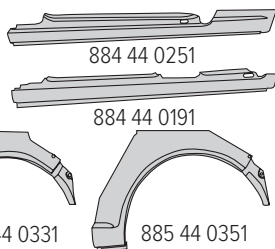

VOLKSWAGEN

VOLKSWAGEN GOLF

1997 - 2003

VOLKSWAGEN GOLF 1997-2003

	YEAR	PART NUMBER	
FULL SILL - 3 DOOR	97-03	884 44 0251	884 44 0261
FULL SILL - 5 DOOR	97-03	884 44 0191	884 44 0201
REAR WHEEL ARCH - 3 DOOR	97-03	885 44 0351	885 44 0361
REAR WHEEL ARCH - 5 DOOR	97-03	885 44 0331	885 44 0341