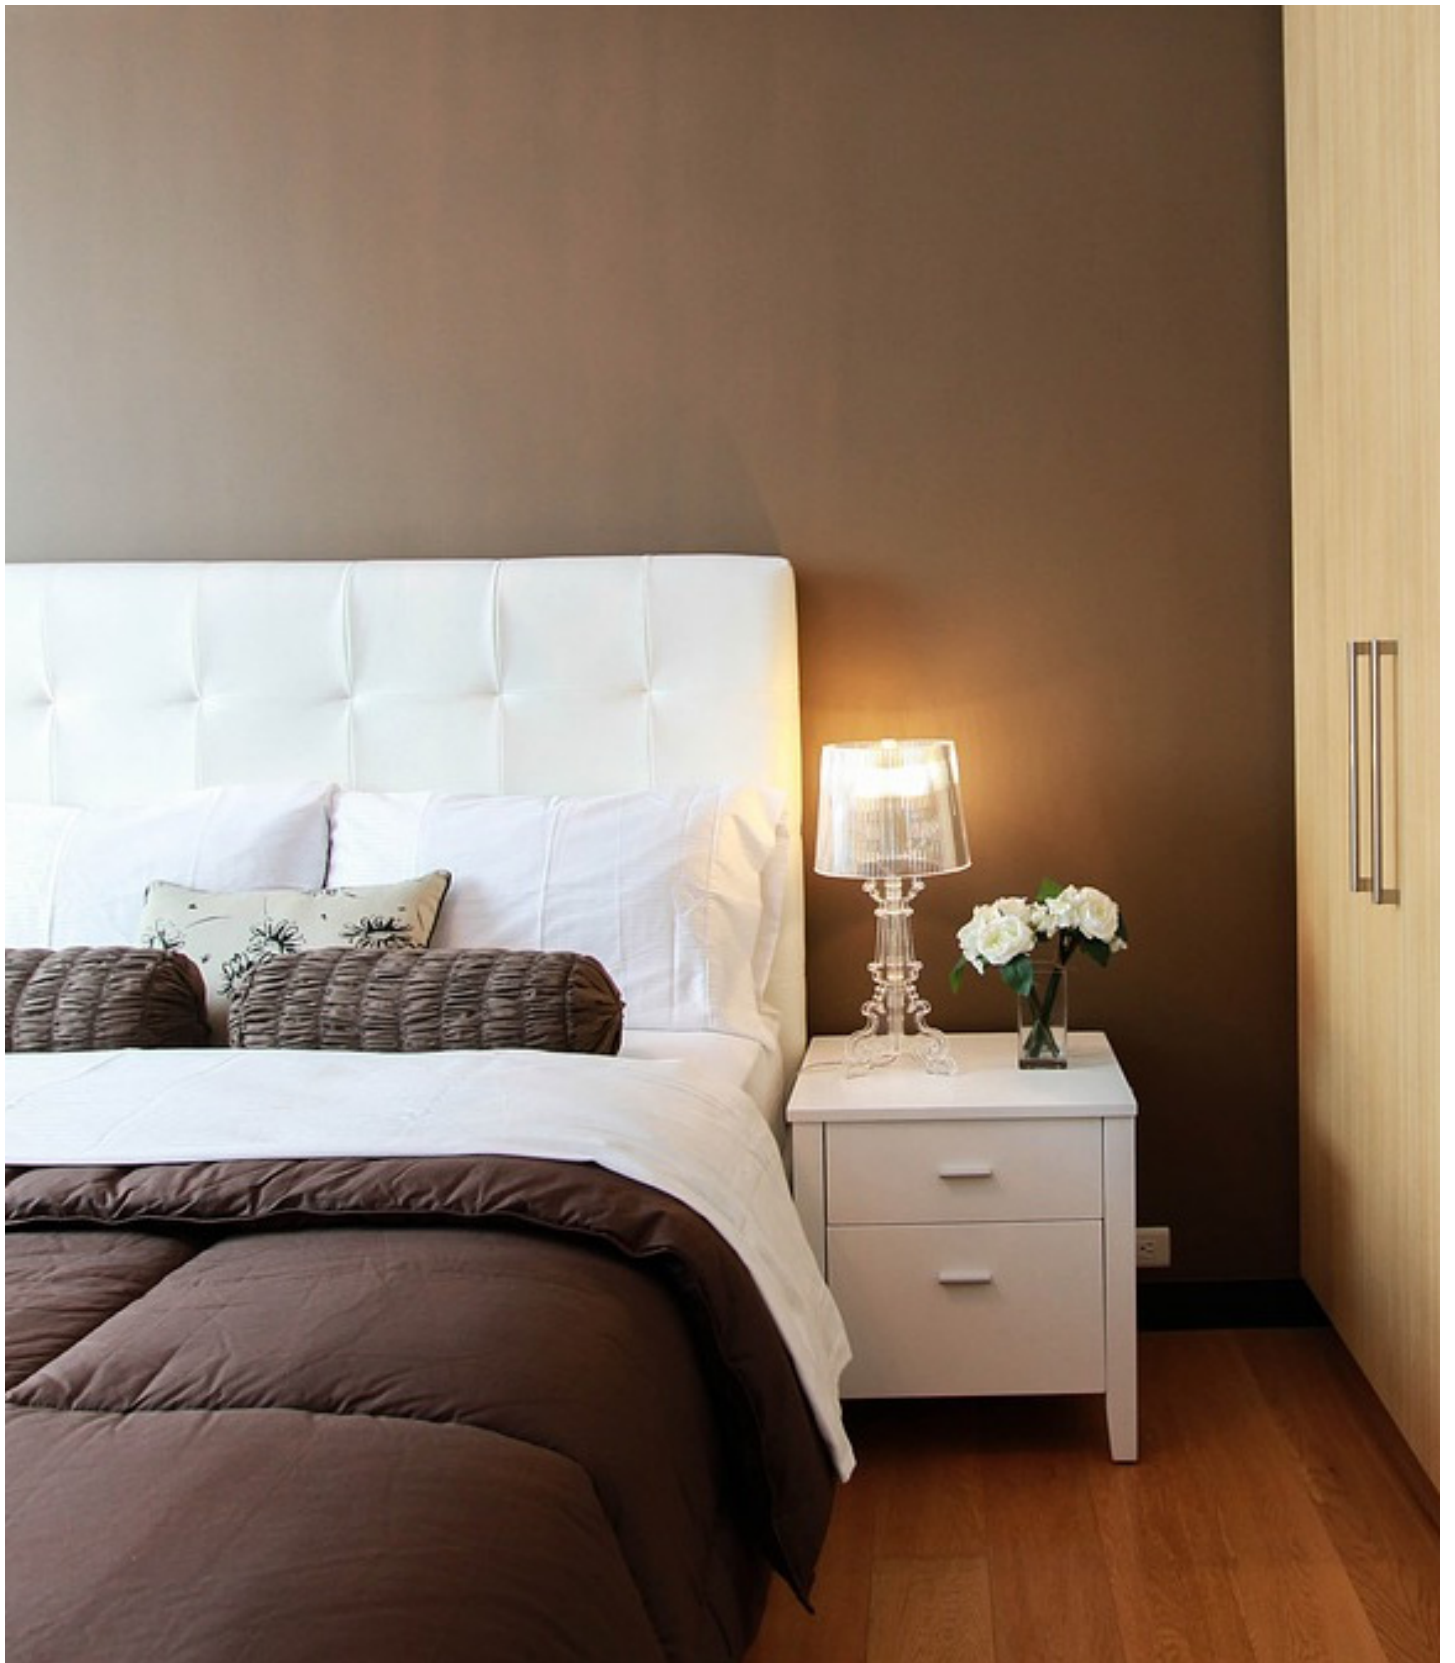

\$938.00

ZUO MODERN HAYDEN ARM CHAIR

This luxe arm chair will surrounded you in comfort as it sits elegantly in your living room.

\$898.00

618CT COMBED COTTON CAL KING

Gotcha Luxe Collection 618ct combed cotton sateen weave deep profile sheet set. Up to 18" Pocket. **\$250.00**

6 PIECE TOWEL SET - CRANBERRY

Ultra plush design and comfort makes them a superb addition to your bathroom experience. **\$35.00**

ZUO MODERN FLORA MIRROR

The classic starburst mirror is transformed to create this lovely accessory. **\$204.00**

SOPHIE CRYSTAL WALL SCONCE

Add an elegant touch to your home with this Warehouse of Tiffany Sophie crystal wall sconce. **\$175.83**

2-TIER SOLAR FOUNTAIN - BRONZE

This Smart Solar Chatsworth fountain gives you options to choose when fountain works. **\$269.00**

ZUO MODERN SNAKE SKIN VASE

The exotic design is hand-applied with a metallic glaze and will add beauty wherever you place it. **\$56.00**

PARK AVENUE CAL-KING TUFTED BED

69 Inch Tufted Headboard with Vintage Wing Accent. Color: Desert Sand.