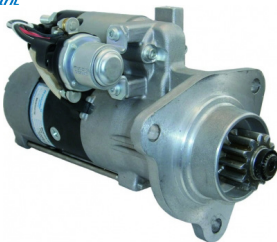

Starter
To Fit: VOLVO FMX 20572417, 20714203, 21219978,
21632125, 21632127, 21632133

3G Part No: **TZ1617**