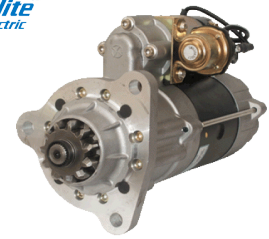

Starter
To Fit: VOLVO 11707118, 4078515, 9004078515,
9011707118, V1114243, V1114251, V1115303

3G Part No: **TZ1190**