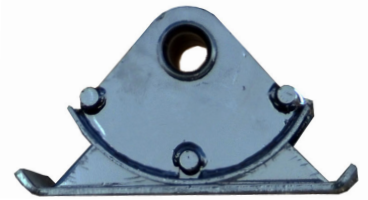

Landing Leg Compensating Foot and Axle
To Fit: ML0001/ML0010

3G Part No: **ML0087**