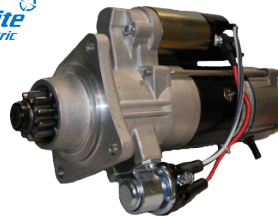

Starter Renault Premium / Volvo
To Fit: RENAULT / VOLVO 20732977, 74207322977,
7421036377, 7421598449, 7421598449, 7485013136,
11423474, 20397219, 20563533, 20732977, 85000148

3G Part No: **TZ1003**