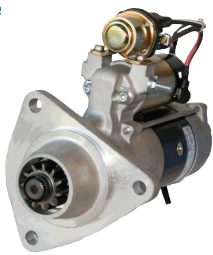

3G Part No: **LL0285**

Expansion Tank Filler CAP (Repl DAF)
To Fit: Tank TP 1402/1405/1410

3G Part No: **TP1456**

Alternator Roadrunner 45
To Fit: DAF 1200583, AELA064, AELB710

3G Part No: **TZ0102**

Alternator XF
To Fit: DAF 1626130, 1649066

Offering a range of popular Genuine VBG products from stock.

Website: www.3gttp.com

Sales Team: 01709 702066

Indicator Lamp LH

To Fit: IVECO 41221041, 42555023, 42480056
VIGNAL 119920

3G Part No: **LF0250**

3G Part No: **LF0260**

Indicator Lamp RH Renault PREMIUM 95-06/2006
To Fit: RENAULT 5001020318, 5001834559
VIGNAL 119410

3G Part No: **LF0261**

Starter Renault Premium
To Fit: RENAULT 5001847428, 5001853707,
50010306777, 5010480434, 5010508384, 5010508379

3G Part No: **TZ1001**

Starter Renault Premium
To Fit: RENAULT 5001853713, 5010306592,
5010480196

3G Part No: **TZ1002**

Starter Renault Premium / Volvo
To Fit: RENAULT / VOLVO 20732977, 74207322977,
7421036377, 7421598449, 7421598449, 7485013136,
11423474, 20397219, 20563533, 20732977, 85000148