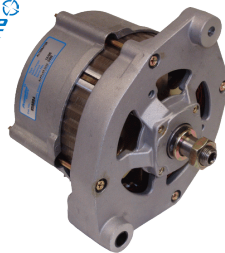

3G Part No: **TZ0150**

SILICONE HOSE

DAF IVECO MAN MERCEDES RENAULT SCANIA VOLVO

Many more part numbers available from stock.

OFFICIAL DISTRIBUTOR

VBG is a world leader in the development of innovative, reliable trailer coupling system.

Offering a range of popular Genuine VBG products from stock.

Website: www.3gttp.com

Sales Team: 01709 702066

Indicator Lamp LH

To Fit: IVECO 41221041, 42555023, 42480056
VIGNAL 119920

3G Part No: **LF0250**

3G Part No: **LF0280**

Indicator Lamp RH
To Fit: VOLVO 82114500, 82355684, 82444500
VIGNAL 107010

3G Part No: **LF0281**

Stabiliser Rod FH
To Fit: VOLVO 21119064, 21287061

3G Part No: **TB1011**

Alternator
To Fit: VOLVO FL6 1089861, 14371018, 1607361,
1607362, 1624089, 5003090, 5004449, 5003448,
6779261, 8113911, 85000219, 872021, 873757