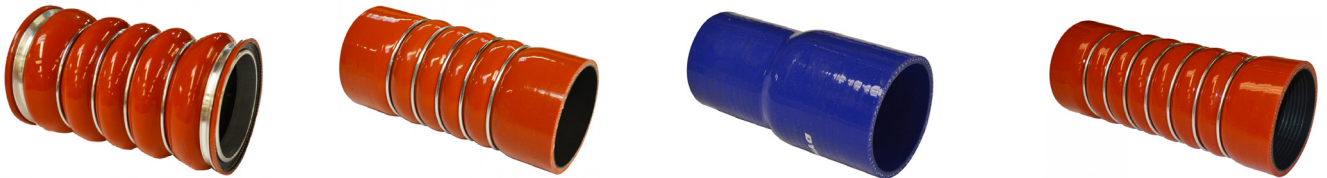

3G Part No: **TZ0152**

Starter ECX
To Fit: ERF/MAN

3G Part No: **TZ1191**

Starter ES6
To Fit: ERF 1036136, 1292034, 4069746, 858617Z, 859839Z

3G Part No: **TZ1192**

ERF / FODEN

Alternator
To Fit: ERF / FODEN 1012219, 1036120, 1066152, 1334212R, 6200596000, Z05815902, Z6200914000

3G Part No: **TZ0150**

SILICONE HOSE

DAF IVECO MAN MERCEDES RENAULT SCANIA VOLVO

Many more part numbers available from stock.

OFFICIAL DISTRIBUTOR

VBG is a world leader in the development of innovative, reliable trailer coupling system.