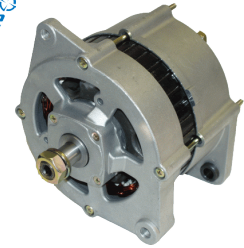

Offering a range of popular Genuine VBG products from stock.

Website: www.3gttp.com

Sales Team: 01709 702066

Indicator Lamp LH

To Fit: IVECO 41221041, 42555023, 42480056
VIGNAL 119920

3G Part No: **LF0250**

3G Part No: **LF0260**

Indicator Lamp RH Renault PREMIUM 95-06/2006
To Fit: RENAULT 5001020318, 5001834559
VIGNAL 119410

3G Part No: **LF0261**

Starter Renault Premium
To Fit: RENAULT 5001847428, 5001853707,
50010306777, 5010480434, 5010508384, 5010508379

3G Part No: **TZ1001**

Starter Renault Premium
To Fit: RENAULT 5001853713, 5010306592,
5010480196

3G Part No: **TZ1002**

Starter Renault Premium / Volvo
To Fit: RENAULT / VOLVO 20732977, 74207322977,
7421036377, 7421598449, 7421598449, 7485013136,
11423474, 20397219, 20563533, 20732977, 85000148

3G Part No: **TZ1003**

Alternator Renault Premium
To Fit: RENAULT 5001859216, 500860274,
5006143948, 5010306007

3G Part No: **TZ1011**

Starter Renault / Volvo
To Fit: 5001866702, 7420732977, 7421036377,
20397219, 85000148, 85006148