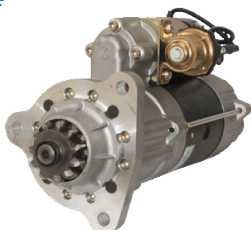

3G Part No: **LL0285**

Expansion Tank Filler CAP (Repl DAF)
To Fit: Tank TP 1402/1405/1410

3G Part No: **TP1456**

Alternator Roadrunner 45
To Fit: DAF 1200583, AELA064, AELB710

3G Part No: **TZ0102**

Alternator XF
To Fit: DAF 1626130, 1649066

3G Part No: **TZ0103**

Starter 85XF
To Fit: DAF 1317220, 1318615, 1357210,
1357211, 1357220

3G Part No: **TZ1105**

Starter 85XF
To Fit: DAF 1284775, 1357212, 1907032

3G Part No: **TZ1106**

Starter CF
To Fit: DAF 126246, 1287890, 1346162, 1633811,
1735788, 289183, 504640

3G Part No: **TZ1107**

Prestolite
electric

Starter CF
To Fit: DAF 1633811, 1725900, 1826120

3G Part No: **TZ1108**

Prestolite
electric

Starter Roadrunner 45
To Fit: DAF 1259961, CBU1188

3G Part No: **TZ1109**

Prestolite
electric

Starter 55 Series
To Fit: DAF AELB354, AELB453, AELB496, AELB732, AMPB841, AMPB841R

3G Part No: **TZ1110**

Prestolite
electric

Starter
To Fit: DAF 1443674, AMPB890

3G Part No: **TZ1190**