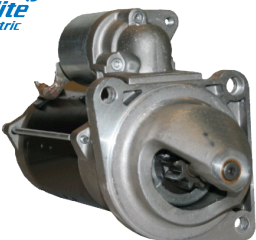

3G Part No: **LL0285**

Expansion Tank Filler CAP (Repl DAF)
To Fit: Tank TP 1402/1405/1410

3G Part No: **TP1456**

Alternator Roadrunner 45
To Fit: DAF 1200583, AELA064, AELB710

3G Part No: **TZ0102**

Alternator XF
To Fit: DAF 1626130, 1649066

3G Part No: **LF0253**

Indicator Lamp LH

To Fit: IVECO 5801572024
VIGNAL 110550

3G Part No: **LF0254**

Indicator Lamp RH

To Fit: IVECO 5801572018
VIGNAL 110560

3G Part No: **LF0255**

Alternator

To Fit: IVECO EUROCARGO 4757193, 47571930,
4757194, 98418362, 98419031, 98424450, 99461190

3G Part No: **TZ0201**

Alternator

To Fit: IVECO 111142HC, 42498164, 42498165,
4738775, 4808268, 4808269, 98417133

3G Part No: **TZ0202**

Alternator

To Fit: IVECO STRALLIS 2995980, 2998646,
500315943, 500331734, 504114396, 504349338

3G Part No: **TZ0203**

Starter

To Fit: IVECO EUROCARGO 4716026, 4755111,
4807379, 500325137