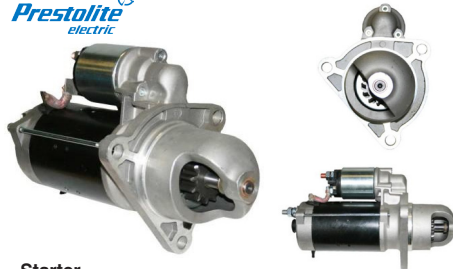

Starter
To Fit: VOLVO FM7 21477586, 3978710, 8113230,
8192965, 85000447, 85003304

3G Part No: **TZ1615**