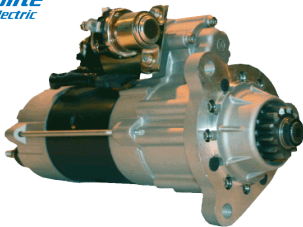

Starter
To Fit: VOLVO FH/FM 1127679, 11127679A, 20430564,
20451445, 21103718, 3095060, 3287444, 3595446

3G Part No: **TZ1602**