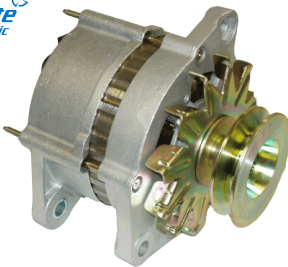

Indicator Lamp RH

To Fit: IVECO 41221040, 42480056, 42555022
VIGNAL 119930

3G Part No: **LF0251**

Indicator Lamp LH

To Fit: IVECO 42480056, 42555042
VIGNAL 110520

3G Part No: **LF0252**

Indicator Lamp RH

To Fit: IVECO 42555041, 504187906, 5801755123
VIGNAL 110530

3G Part No: **LF0253**

Indicator Lamp LH

To Fit: IVECO 5801572024
VIGNAL 110550

3G Part No: **LF0254**

Indicator Lamp RH

To Fit: IVECO 5801572018
VIGNAL 110560

3G Part No: **LF0255**

Alternator

To Fit: IVECO EUROCARGO 4757193, 47571930,
4757194, 98418362, 98419031, 98424450, 99461190

3G Part No: **TZ0201**

Alternator

To Fit: IVECO 111142HC, 42498164, 42498165,
4738775, 4808268, 4808269, 98417133

3G Part No: **TZ0202**

Alternator

To Fit: IVECO STRALLIS 2995980, 2998646,
500315943, 500331734, 504114396, 504349338

3G Part No: **TZ0203**

Starter

To Fit: IVECO EUROCARGO 4716026, 4755111,
4807379, 500325137