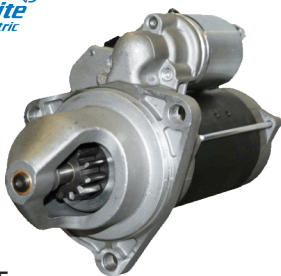

3G Part No: **LL0285**

Expansion Tank Filler CAP (Repl DAF)
To Fit: Tank TP 1402/1405/1410

3G Part No: **TP1456**

Alternator Roadrunner 45
To Fit: DAF 1200583, AELA064, AELB710

3G Part No: **TZ0102**

Alternator XF
To Fit: DAF 1626130, 1649066

3G Part No: **TZ0103**

Starter 85XF
To Fit: DAF 1317220, 1318615, 1357210,
1357211, 1357220

3G Part No: **TZ1105**

Starter 85XF
To Fit: DAF 1284775, 1357212, 1907032

3G Part No: **TZ1106**

Starter CF
To Fit: DAF 126246, 1287890, 1346162, 1633811,
1735788, 289183, 504640

3G Part No: **TZ1107**

Prestolite
electric

Starter CF
To Fit: DAF 1633811, 1725900, 1826120

3G Part No: **TZ1108**

Prestolite
electric

Starter Roadrunner 45
To Fit: DAF 1259961, CBU1188

3G Part No: **TZ1109**

Prestolite
electric

Starter 55 Series
To Fit: DAF AELB354, AELB453, AELB496, AELB732, AMPB841, AMPB841R

3G Part No: **TZ1110**

Prestolite
electric

Starter
To Fit: DAF 1443674, AMPB890

3G Part No: **TZ1190**