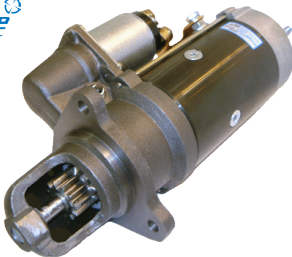

3G Part No: **TZ0150**

SILICONE HOSE

DAF IVECO MAN MERCEDES RENAULT SCANIA VOLVO

Many more part numbers available from stock.

OFFICIAL DISTRIBUTOR

VBG is a world leader in the development of innovative, reliable trailer coupling system.

Offering a range of popular Genuine VBG products from stock.

Website: www.3gttp.com

Sales Team: 01709 702066

Indicator Lamp LH

To Fit: IVECO 41221041, 42555023, 42480056
VIGNAL 119920

3G Part No: **LF0250**

3G Part No: **TZ1420**

Strap To Fit Wing Top Repl Renault/Volvo (TT1535)
To Fit: 7421094457, 21094457

3G Part No: **TT1536**

SCANIA

Drag Link (Repl Scania PGRT Series)
To Fit: SCANIA 1733471, 1747467, 2007279

3G Part No: **TB1054**

Starter Scania 4 Series
To Fit: SCANIA 1357709, 1358639, 571168, 571427,
571463, 579270, 579271

3G Part No: **TZ1503**

Alternator Scania 3 Series
To Fit: SCANIA 1117252, 257592, 354858,
357736, 371972