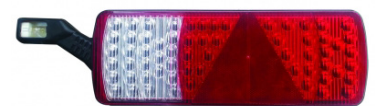

Rear LED Lamp c/w Triangle Reflector LH and Outline Marker

3G Part No: **LL0403**