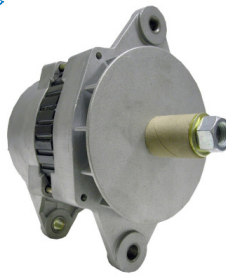

Prestolite
electric

Starter 55 Series
To Fit: DAF AELB354, AELB453, AELB496, AELB732, AMPB841, AMPB841R

3G Part No: **TZ1110**

Prestolite
electric

Starter
To Fit: DAF 1443674, AMPB890

3G Part No: **TZ1190**

DENNIS

Swan Neck Ball Joint RH
To Fit: DENNIS 102283

3G Part No: **TA1300**

Swan Neck Ball Joint LH
To Fit: DENNIS 102282

3G Part No: **TA1305**

OFFICIAL DISTRIBUTOR

are an authorised distributor of genuine Vignal products.

For more information
please call our
Sales Office: 01709 702066
or Visit our
Website
www.3gttp.com

Alternator EC14
To Fit: ERF 4032764, 4065320, 860053X

3G Part No: **TZ0151**

Alternator ECX
To Fit: ERF 3058130

3G Part No: **TZ0152**

Starter ECX
To Fit: ERF/MAN

3G Part No: **TZ1191**

Starter ES6
To Fit: ERF 1036136, 1292034, 4069746, 858617Z, 859839Z

3G Part No: **TZ1192**

ERF / FODEN

Alternator
To Fit: ERF / FODEN 1012219, 1036120, 1066152, 1334212R, 6200596000, Z05815902, Z6200914000