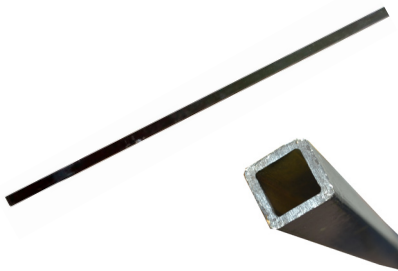

Landing Leg Cross Shaft
To Fit: ML0001/ML0010

3G Part No: **ML0085**