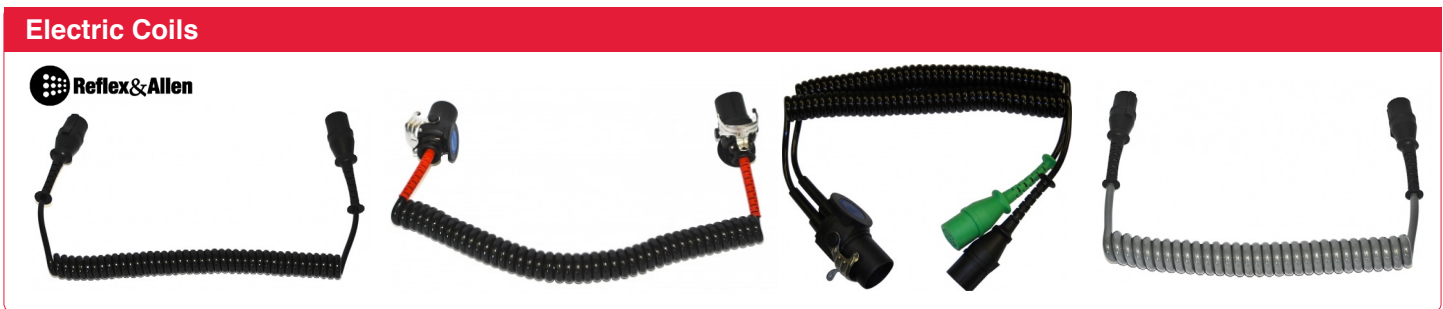

Offering Full Range of Reflex & Allen Products from stock.

- **ELECTRICAL COILS**
- **ISO SPEC AIR COILS**
- **FLEET SPECIFIED ELECTRICAL COILS**
- **ADR** (Dangerous goods classification)
- **MARKER BOARDS & WARNING SIGNS**

For more information
please call our
Sales Office: 01709 702066
or Visit our
Website
www.3gttp.com