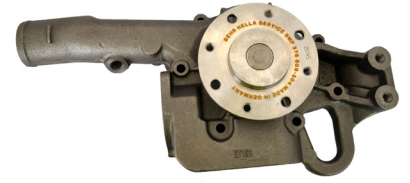

Water Pump
To Fit: MERCEDES ACTROS, ATEGO, AXOR, CITARO
A9042004701, A9042005101

3G Part No: **WP0791**