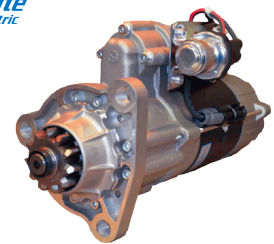

3G Part No: **LL0285**

Expansion Tank Filler CAP (Repl DAF)
To Fit: Tank TP 1402/1405/1410

3G Part No: **TP1456**

Alternator Roadrunner 45
To Fit: DAF 1200583, AELA064, AELB710

3G Part No: **TZ0102**

Alternator XF
To Fit: DAF 1626130, 1649066

Exhaust Pipe Repl MAN L2000/M2000
To Fit: MAN 81152040356

3G Part No: **TX3121**

Alternator MAN TGA / F2000
To Fit: MAN 51261017231, 51261017232,
51261017233, 51261017247, 51261017947

3G Part No: **TZ0901**

Alternator MAN TGA / TGL / TGM
To Fit: MAN 51261017246, 51261017249,
51261017254, 51261017269, 51261019270

3G Part No: **TZ0902**

Alternator MAN F2000/L&M2000/F90
To Fit: MAN 51261017184, 51261017185,
51261017201, 5126109185, 51261019201

3G Part No: **TZ0903**

Alternator MAN F90/L&M2000/F2000
To Fit: MAN 51261017192, 51261017195,
51261017201, 51261019144, 51261019185

3G Part No: **TZ0904**

Starter ECX
To Fit: ERF/MAN 8126016022

3G Part No: **TZ1191**