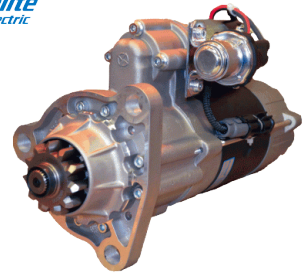

3G Part No: **TZ1107**

Prestolite
electric

Starter CF
To Fit: DAF 1633811, 1725900, 1826120

3G Part No: **TZ1108**

Prestolite
electric

Starter Roadrunner 45
To Fit: DAF 1259961, CBU1188

3G Part No: **TZ1109**

Prestolite
electric

Starter 55 Series
To Fit: DAF AELB354, AELB453, AELB496, AELB732, AMPB841, AMPB841R

3G Part No: **TZ1110**

Prestolite
electric

Starter
To Fit: DAF 1443674, AMPB890

3G Part No: **TZ1190**

For more information
please call our
Sales Office: 01709 702066
or Visit our
Website
www.3gttp.com

Alternator EC14
To Fit: ERF 4032764, 4065320, 860053X

3G Part No: **TZ0151**

Alternator ECX
To Fit: ERF 3058130

3G Part No: **TZ0152**

Starter ECX
To Fit: ERF/MAN

3G Part No: **TZ1191**

Starter ES6
To Fit: ERF 1036136, 1292034, 4069746, 858617Z, 859839Z

3G Part No: **TZ1192**

ERF / FODEN

Alternator
To Fit: ERF / FODEN 1012219, 1036120, 1066152, 1334212R, 6200596000, Z05815902, Z6200914000