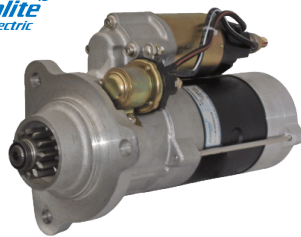

Starter
To Fit: MERCEDES ACTROS A0041515001,
A0041519001, A0051516401, A0061510001,
A0071510461, A4571510301, A0061516901

3G Part No: **TZ1415**