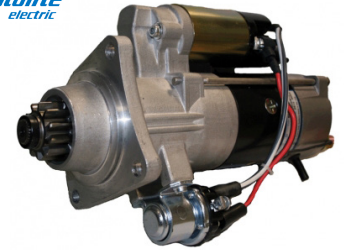

Starter
To Fit: VOLVO FMX 20563533, 21036377, 21598449

3G Part No: **TZ1616**