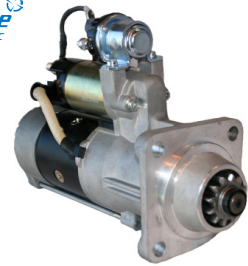

For more information
please call our
Sales Office: 01709 702066
or Visit our
Website
www.3gttp.com

Website: www.3gttp.com

Sales Team: 01709 702066

Indicator Lamp LH Renault Premium 95-06/2006
To Fit: RENAULT 5001020317, 5001834560
VIGNAL 119400

3G Part No: **LF0260**

Indicator Lamp RH Renault PREMIUM 95-06/2006
To Fit: RENAULT 5001020318, 5001834559
VIGNAL 119410

3G Part No: **LF0261**

Starter Renault Premium
To Fit: RENAULT 5001847428, 5001853707,
50010306777, 5010480434, 5010508384, 5010508379