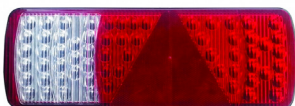

3G Part No: **EC1500**

13 Pin Polypropylene Plug 12V

3G Part No: **EC0206**

13 Pin Polypropylene Socket 12V

3G Part No: **EC0207**

King Pin Back Plate 8mm To Fit FA0001

3G Part No: **FA0054**

Rear LED Lamp c/w Triangle Reflector LH