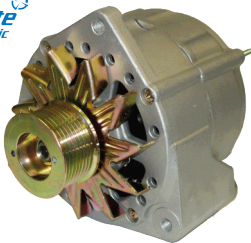

3G Part No: **TZ0202**

Alternator

To Fit: IVECO STRALLIS 2995980, 2998646,
500315943, 500331734, 504114396, 504349338

3G Part No: **TZ0203**

Starter

To Fit: IVECO EUROCARGO 4716026, 4755111,
4807379, 500325137

3G Part No: **TZ1251**

Starter

To Fit: IVECO TECTOR 0003749801, 4892338,
2995986, 3749801, 42498718, 489233800

3G Part No: **TZ1252**

Starter

To Fit: IVECO 1163626, 1173241, 42522942, 42522653

3G Part No: **TZ1253**

Exhaust Pipe Repl MAN L2000/M2000
To Fit: MAN 81152040356

3G Part No: **TX3121**

Alternator MAN TGA / F2000
To Fit: MAN 51261017231, 51261017232,
51261017233, 51261017247, 51261017947

3G Part No: **TZ0901**

Alternator MAN TGA / TGL / TGM
To Fit: MAN 51261017246, 51261017249,
51261017254, 51261017269, 51261019270

3G Part No: **TZ0902**

Alternator MAN F2000/L&M2000/F90
To Fit: MAN 51261017184, 51261017185,
51261017201, 5126109185, 51261019201