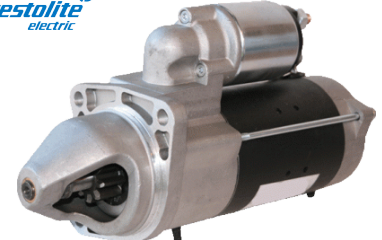

To Fit: IVECO EUROCARGO 4757193, 47571930,
4757194, 98418362, 98419031, 98424450, 99461190

3G Part No: **TZ0201**

Alternator

To Fit: IVECO 111142HC, 42498164, 42498165,
4738775, 4808268, 4808269, 98417133

3G Part No: **TZ0202**

Alternator

To Fit: IVECO STRALLIS 2995980, 2998646,
500315943, 500331734, 504114396, 504349338

3G Part No: **TZ0203**

Starter

To Fit: IVECO EUROCARGO 4716026, 4755111,
4807379, 500325137

3G Part No: **TZ1251**

Starter

To Fit: IVECO TECTOR 0003749801, 4892338,
2995986, 3749801, 42498718, 489233800

3G Part No: **TZ1252**

Starter

To Fit: IVECO 1163626, 1173241, 42522942, 42522653

3G Part No: **TZ1253**