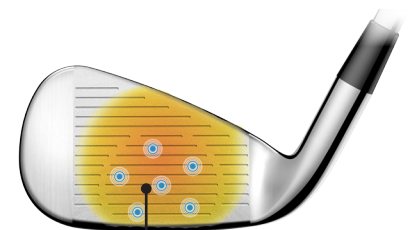

LARGER SWEET ZONE
Larger club head profile at address provides increased ball speeds on off-center hits for more distance and forgiveness.