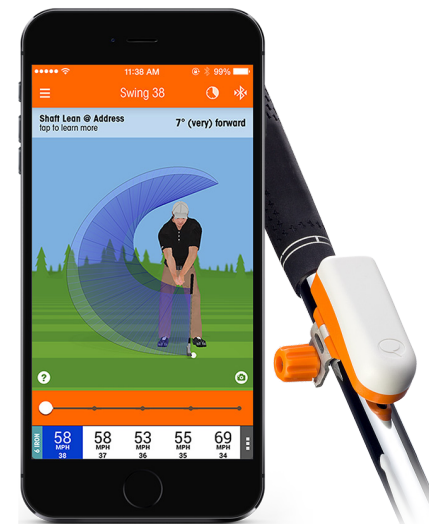

## Kid's Klubs Toy Golf Clubs

The Kid's Klubs Toy Golf Clubs are good for kids ages 2-3 years old. Plastic rolling bag with a driver, iron, 3 golf balls, and 2 cups with flags.

**\$14.99**

## Go Green Pocket Ball Washer

Never forget your towel at the green or putt with a dirty ball again. Wet the microfiber liner of the Green-Go and slip it in your pocket. Stays wet the entire round, no matter the temperature. Waterproof, your pocket stays dry.

**\$5.99**

# SKY GOLF HOLIDAY PRICING

November 15 - December 31<sup>st</sup>