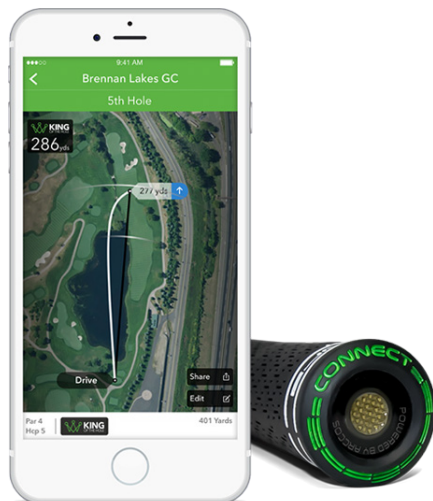

### 2135 RAISED ALIGNMENT

By raising the alignment line to the exact radius of the golf ball, or 21.35 mm, we created the most accurate alignment feature ever for a blade style putter. This alignment feature never moves relative to the golf ball because it is placed at the most optimal position for precision alignment, dead center of the golf ball. Regardless of whether you putt with your eyes behind, directly over, or well over the golf ball, the Cleveland Golf TFi 2135 putter offers you perfect alignment.

**COBRA CONNECT**

Powered by Arccos, golfers can automatically track the distance and accuracy of every drive. COBRA CONNECT users simply pair their club and phone with the free Arccos Driver smartphone app to receive their performance data, access rangefinder GPS distances for over 40,000 international courses.