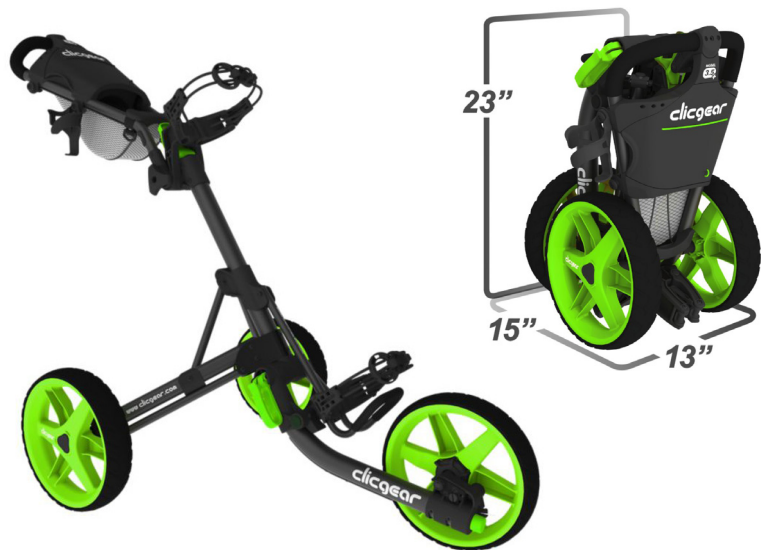

GIFT IDEAS FROM PROACTIVE SPORTS

Clicgear Push Cart 3.5+

The Clicgear Model 3.5+ Push Cart is a compact, reliable, and easy-to-use push cart that makes walking the course a breeze. The Clicgear Model 3.0 was a hugely popular push car model when it was released due to its easy-to-use folding frame, multiple convenience features, and wide selection of available colors. Now, Clicgear has released the Model 3.5+ with loads of updates made based on customer feedback.

MODEL 3.5+ IMPROVEMENTS INCLUDE:

- Updated brake system will engage even easier
- Larger storage net is 80% larger
- Updated bag straps have a feature that makes them easier to grab when securing the bungee straps
- Larger cup holder will accommodate oversized bottles
- Improved umbrella storage bracket allows users to store the Umbrella Angle Adjuster

$219.99