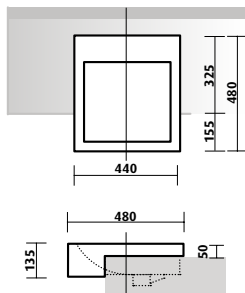

Kyra / SBC-210

Square semi-recessed basin

This minimalist square semi-recessed basin has contemporary architectural design features. Ideal for narrow benchtops, this basin has generous bowl capacity.

- 440W x 480D x 135H mm
- white vitreous china, gloss finish
- 0, 1 or 3 tapholes
- overflow, 40 mm waste