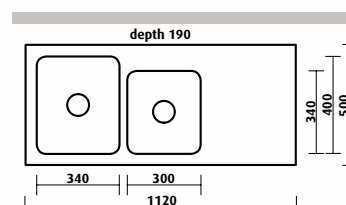

Kubic / SKS-KA175

- 1120 x 500 mm overall
- 190 mm deep
- 1+¾ bowls + 1 drainer right or left
- tapholes: 0, 1LD, 1RD

Accessories available

1 2 3 4 5 6 7 8