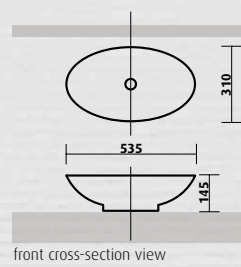

front cross-section view

Plati / SBC-015

Rectangular above counter basin (or wall basin)

This stylish rectangular basin has fine features and a low above counter presence. Its softened square lines create a refined minimalist look. Note: Back of basin is unglazed.

- 545W x 400D x 100H mm
- white vitreous china, gloss finish
- 0, 1 or 3 tapholes
- overflow, 32 mm waste