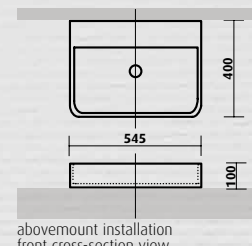

- 545W x 400D x 100H mm
- white vitreous china, gloss finish
- 0, 1 or 3 tapholes
- overflow, 32 mm waste

abovemount installation front cross-section view

**ORGANIC
SCULPTURAL
FORM**

ALSO
AVAILABLE
IN MATTE
BLACK