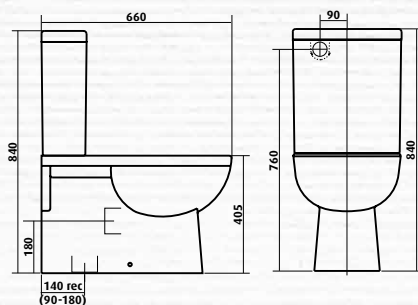

WELS 4 star rating

- 4.5/3 litre water saving flush

Limni / STO-15

WALL FACED
Ceramic Toilet Suite

- wall faced – sits flat against wall
- quick release pull-off seat with stainless steel pins
- soft closing plastic seat
- slimline seat upgrade option, solid construction, soft closing
- cistern + pan white vitreous china
- 385W x 670D x 835H mm
- suitable for S or P trap
- 90-190 setout, 150 recommended
- right or left bottom entry plumbing
- back entry option available

WELS 4 star rating

- 4.5/3 litre water saving flush