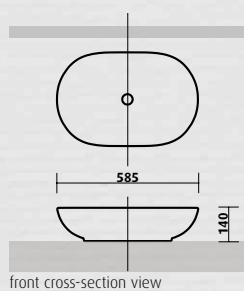

front cross-section view

Paxi / SBC-003

Super-ellipse above counter basin

The soft curves of this beautiful super-ellipse 'eggshell' design basin will add a feeling of indulgence and luxury to any contemporary bathroom space.

- 640W x 420D x 120H mm
- white vitreous china, gloss finish
- no taphole
- no overflow, 40 mm waste