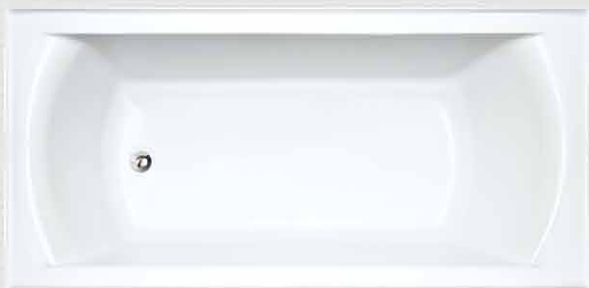

Inset Baths

Select Series Baths / Simplicity.

The streamlined design and smooth, clean lines of the Select Series baths will complement any contemporary or classic bathroom space. It is available in two sizes, including a compact size for smaller spaces.

- symmetrical design with smooth, clean lines
- white sanitary grade acrylic
- high gloss finish, easy to clean
- excellent heat retention properties
- full tile flange, suitable for built-in or island installation
- solid base support, full resin reinforced
- fits 40 mm waste
- optional overflow

Select / SBT-011525