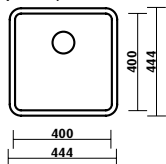

Kubic / SKS-KU400

- undermount or abovement
- 32 litre capacity
- 444 x 444 mm overall
- 200 mm deep

depth 200 | surround 22