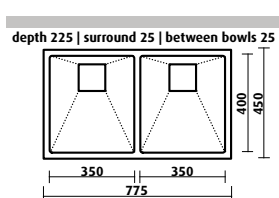

Tetra Pro / SKS-T775

- two bowls, 25mm divider
- 775 x 450 mm overall
- 225 mm deep

Accessories available

1 2 3 4 5 6 7 8

Tetra Pro / SKS-T790

- single bowl, large
- 790 x 450 mm overall
- 225 mm deep

Accessories available