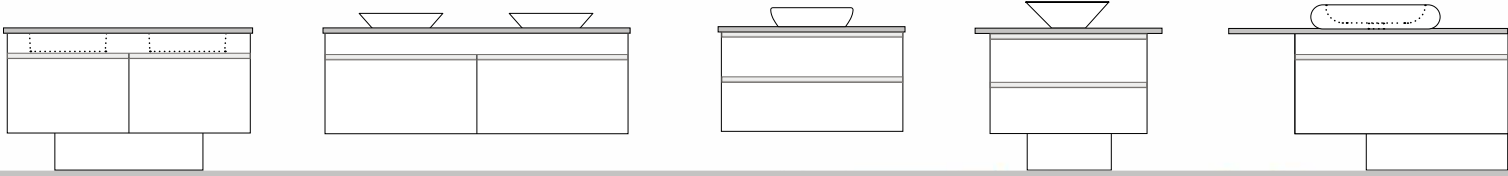

Vanity Systems / Mirrors / Accessories

Designyo Vanity System

It's Simple. It's Online.

Be your own vanity designer.

designyo
.com.au

Designyo / Design your own vanity. Online!

Stone top.
Any size / colour.
Wallmount.
Kicker option.