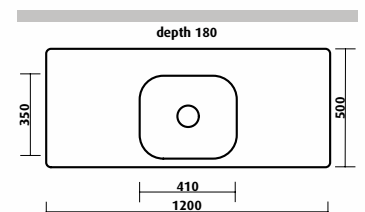

Acero / SKS-012

- 1200 x 500 mm overall
- 180 mm deep
- 1 bowl + 2 drainers
- tapholes: 0, 1 or 3

Accessories available

6 7 8