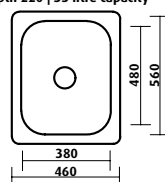

Acero 35 litre / SKS-006

- abovement
- 35 litre capacity
- 460 x 560 mm overall
- 220 mm deep
- includes bypass kit
- 0, 1 or 2 tapholes
- overflow version: SKS-35LO

depth 220 | 35 litre capacity