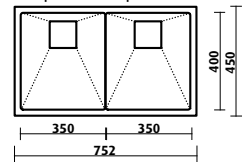

1 2 3 4 5 6 7 8

depth 225 | surround 25

Tetra Pro Blade / SKS-T750 NEW

- two bowls, razor thin 2mm divider
- 752 x 450 mm overall
- 225 mm deep

Accessories available

1 2 3 4 5 6 7 8

depth 225 | surround 25 | between bowls 2