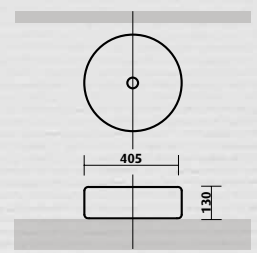

Nimos / SBC-012

Round above counter basin

The straight sides and broad flat base of this classic contemporary basin provide large capacity with a relatively low above counter profile.

- 405 diameter x 130H mm
- white vitreous china, gloss finish
- no taphole
- overflow, 32 mm waste