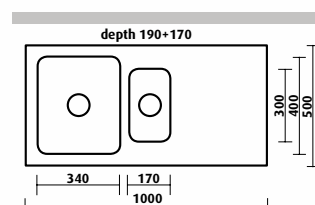

Kubic / SKS-KA150

- 1000 x 500 mm overall
- 190 mm deep
- 1+½ bowls + 1 drainer right or left
- tapholes: 0, 1LD, 1RD

Accessories available

1 2 3 4 5 6 7 8