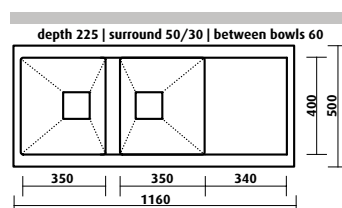

**LOVE
YOUR
SINK**

Tetra Pro Series / Sink Art.

Create an atmosphere of design excellence with a Tetra Pro handcrafted stainless steel sink. Inspired by a strong reductive aesthetic, the Tetra Pro series perfectly complements minimalist and contemporary architectural design. Superior edge finish means that Tetra Pro sinks are suitable for abovement or undermount installation.

- minimalist bold design, refined industrial aesthetic
- beautiful lines and geometries
- highest quality individually handcrafted
- designed for abovement or undermount installation
- 1.2mm thick premium 304 grade stainless steel
- sleek brushed satin finish
- deep, large capacity bowls
- easy to clean corners, 10mm radii
- sound deadening
- distinctive square basket waste

A refined presence in your kitchen, pantry, laundry or alfresco space.

Tetra Pro / SKS-T1160

Abovement or undermount

- abovement, can also be used undermount
- 2 bowls + 1 drainer right or left
- deep, large capacity bowls
- generous drainer, gently sloping
- stylish wide outer rim
- ultra low edge profile
- square basket waste
- tapholes: 0, 1LD, 1RD

Accessories available

1 2 3 4 5 6 7 8