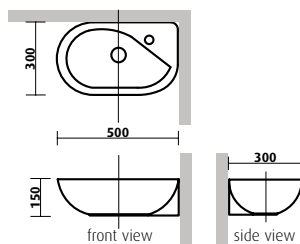

Safon / SBC-517

Super-ellipse wall basin | suitable for corners

Curvaceous and cute from all angles, this stylish wall basin offers a practical solution for spaces requiring a compact corner basin. The basin also looks great on a straight wall.

- 500W x 300D x 170H mm
- white vitreous china, gloss finish
- 1 taphole
- overflow, 32 mm waste