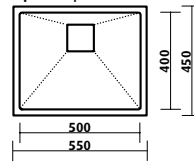

Tetra Pro / SKS-T550

- single bowl
- 550 x 450 mm overall
- 225 mm deep

Accessories available

1 2 3 4 5 6 7 8

depth 225 | surround 25