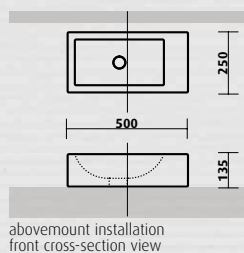

Plati / SBC-514

Rectangular above counter basin (or wall basin)

The square lines of this compact basin are perfect for narrow benchtops to create a modern architectural look.

- 500Wx250Dx135Hmm
- white vitreous china, gloss finish
- 0 or 1 taphole
- no overflow, 32 mm waste