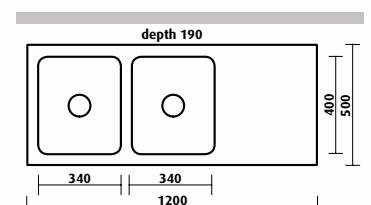

Kubic / SKS-KA200

- 1200 x 500 mm overall
- 190 mm deep
- 2 bowls + 1 drainer right or left
- tapholes: 0, 1LD, 1RD

Accessories available

1 2 3 4 5 6 7 8