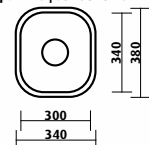

Acero / SKS-204

- 340 x 380 mm overall
- 170 mm deep
- single bowl, undermount

Accessories available

6 7 8

depth 170 | surround 20