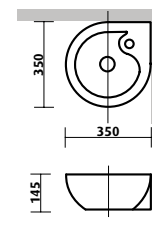

Safon / SBC-518

Round wall basin | suitable for corners

This curvaceous and cute corner basin offers a practical and stylish solution for spaces requiring a compact corner basin. The basin also looks great on a straight wall.

- 350W x 350D x 145H mm
- white vitreous china, gloss finish
- 1 taphole
- overflow, 32 mm waste