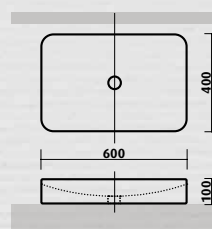

- 600W x 400D x 100H mm
- vitreous china, matte black finish
- also available in white vitreous china, gloss finish
- no taphole, no overflow, 40 mm waste

ALSO
AVAILABLE
IN GLOSS
WHITE

ALSO
AVAILABLE
IN GLOSS
WHITE