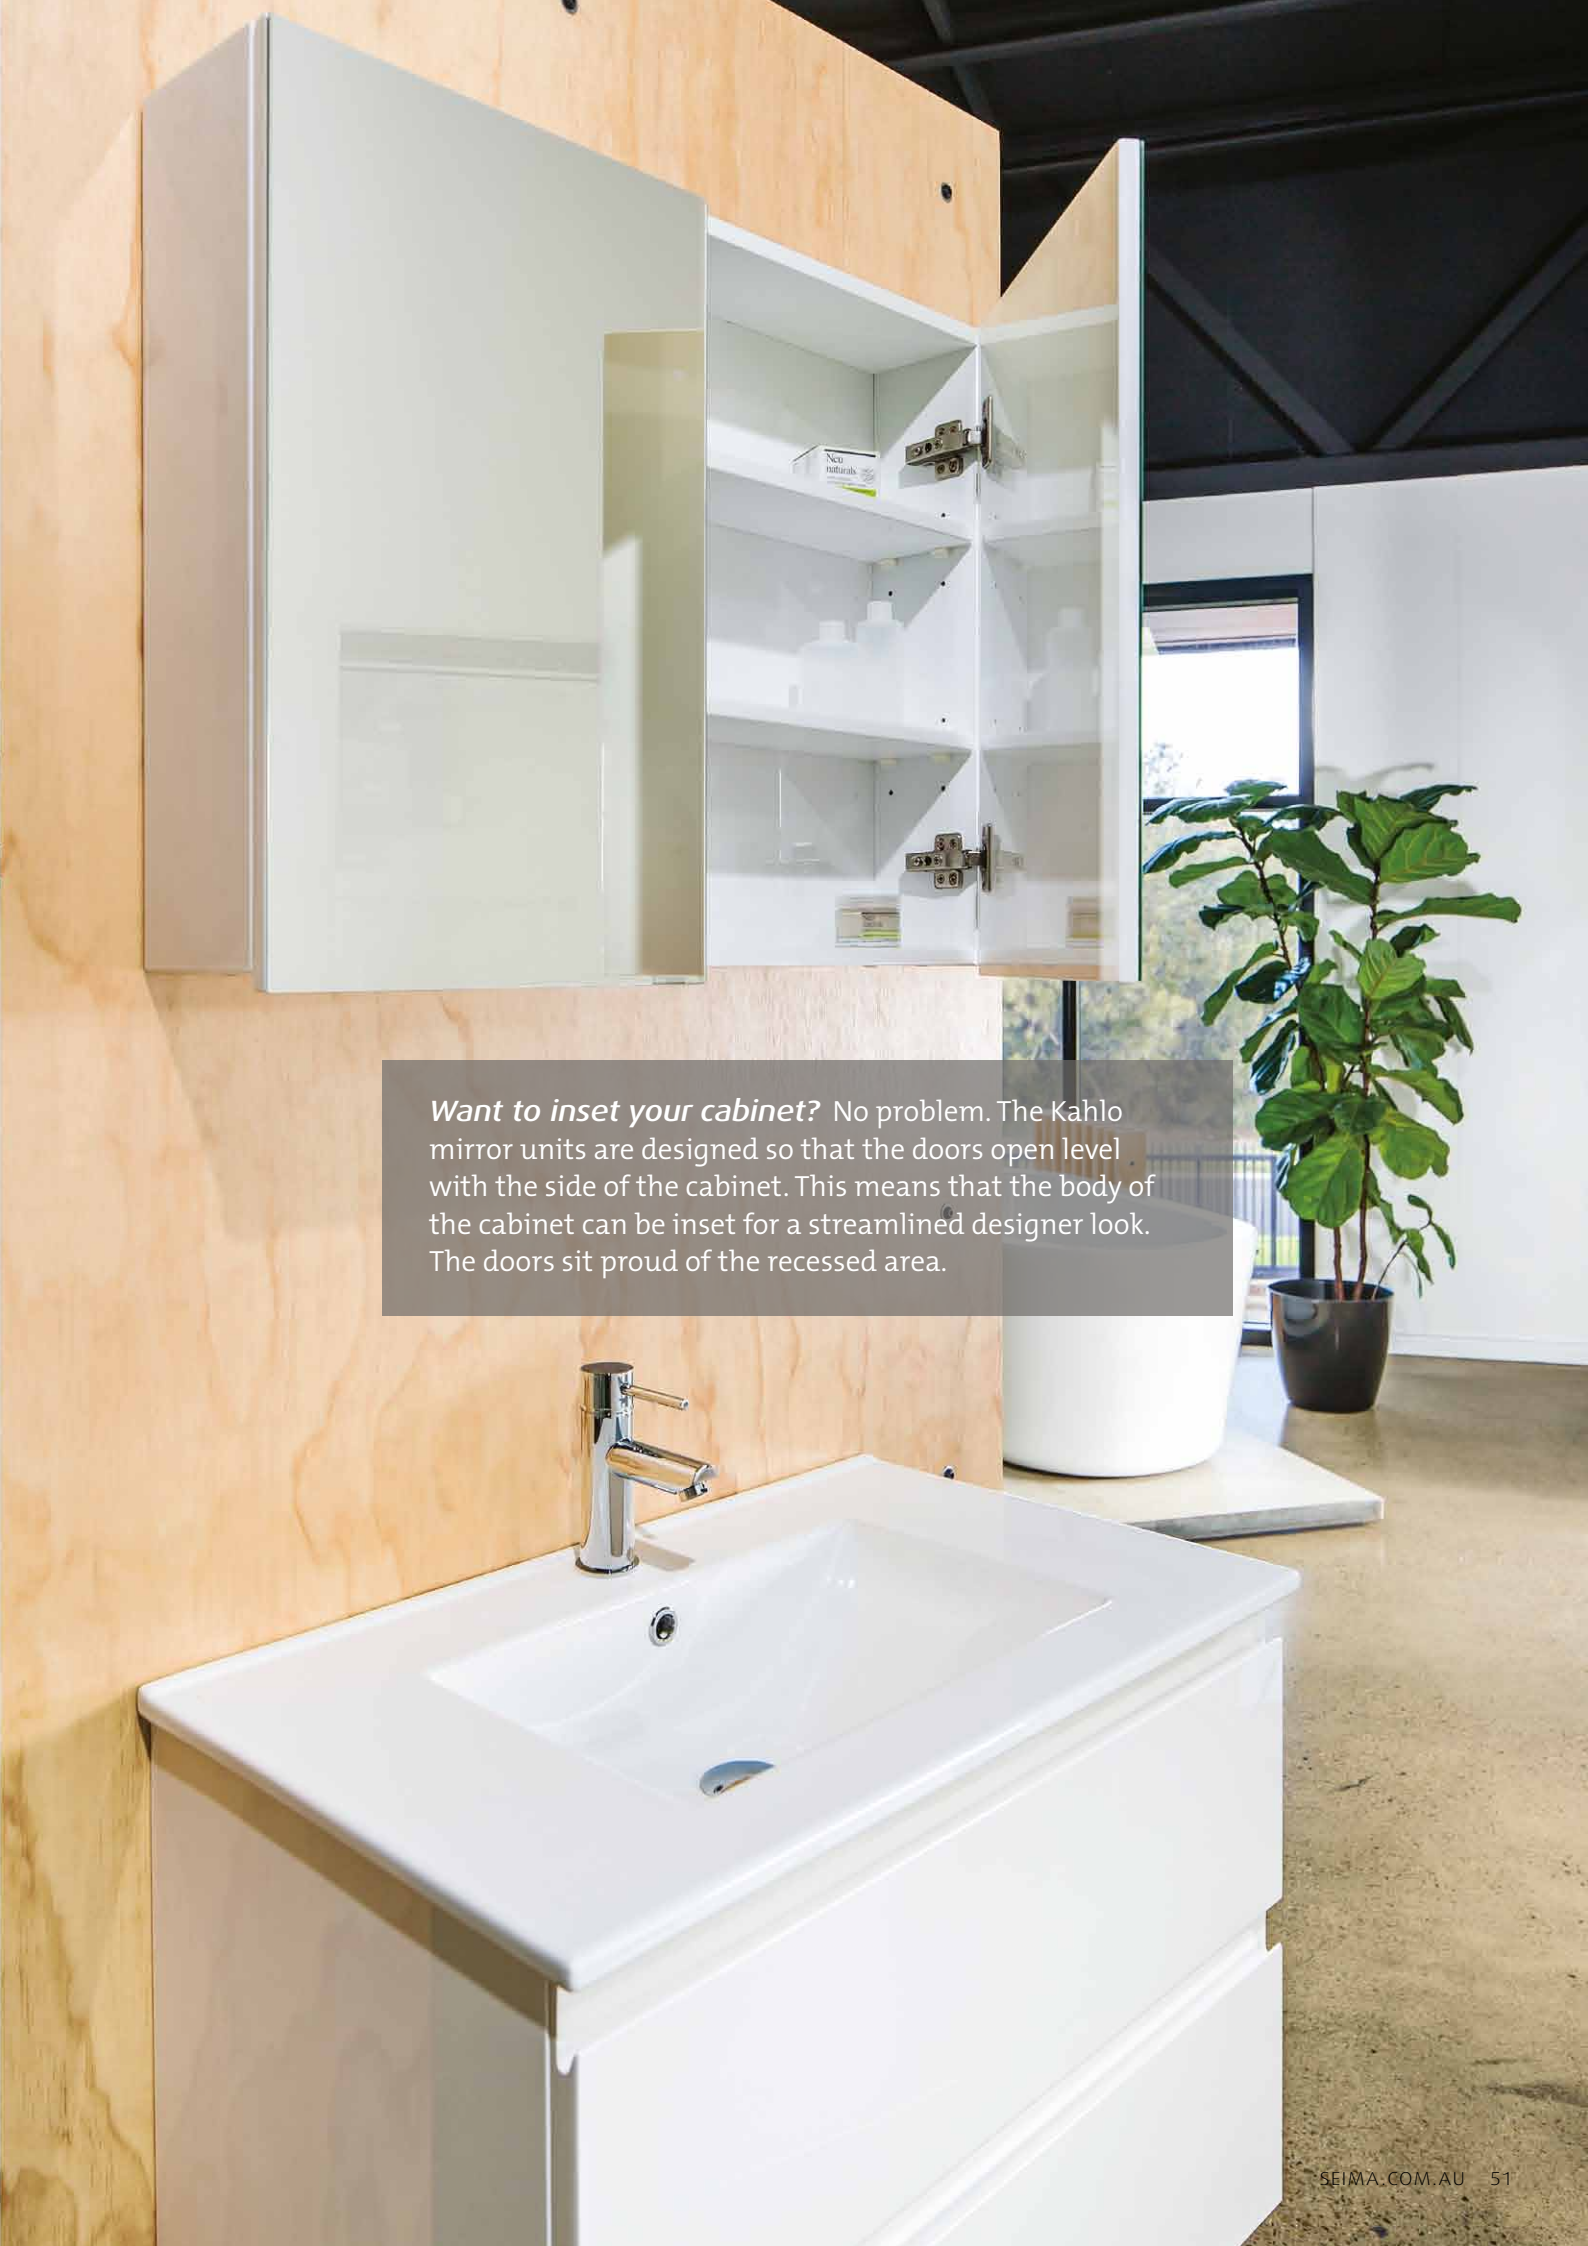

Want to inset your cabinet? No problem. The Kahlo mirror units are designed so that the doors open level with the side of the cabinet. This means that the body of the cabinet can be inset for a streamlined designer look. The doors sit proud of the recessed area.