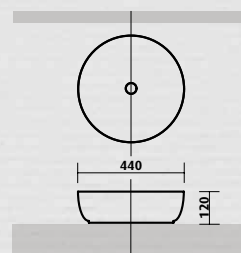

los / SBC-007

Round above counter basin

The classic simplicity of this contemporary round basin will enhance any bathroom space. Its broad flat base gives large capacity with a relatively low above counter profile.

- 440 diameter x 120H mm
- white vitreous china, gloss finish
- no taphole
- no overflow, 32 mm waste