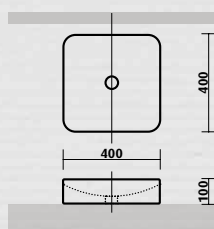

Kyra / SBC-025K NEW

Square above counter basin

Elegant and distinctive, the softened geometrics and fine features of this square basin will add a refined, timeless aesthetic to a bathroom space.

- 400W x 400D x 100H mm
- vitreous china, matte black finish
- also available in white vitreous china, gloss finish
- no taphole, no overflow, 40 mm waste