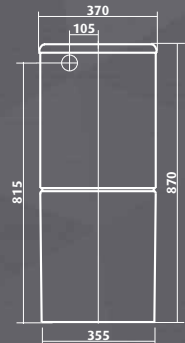

WELS 4 star rating

- 4.5/3 litre water saving flush

Saria / STO-14 NEW

WALL FACED
Ceramic Toilet Suite

- wall faced – sits flat against wall
- quick release pull-off seat with stainless steel pins
- soft closing plastic seat
- cistern + pan white vitreous china
- 375W x 660D x 840H mm
- suitable for S or P trap
- 90-180 setout, 140 recommended
- right or left bottom entry plumbing
- back entry option available