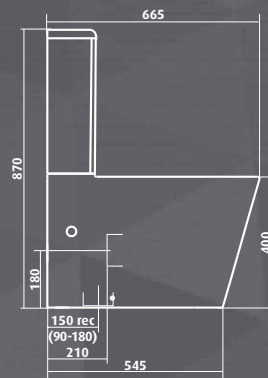

WELS 4 star rating

- 4.5/3 litre water saving flush

Saria / STO-14 NEW

WALL FACED
Ceramic Toilet Suite

- wall faced – sits flat against wall
- quick release pull-off seat with stainless steel pins
- soft closing plastic seat
- cistern + pan white vitreous china
- 375W x 660D x 840H mm
- suitable for S or P trap
- 90-180 setout, 140 recommended
- right or left bottom entry plumbing
- back entry option available