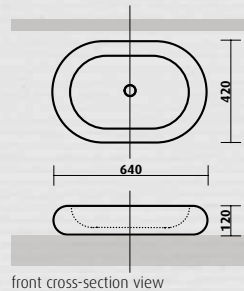

front cross-section view

Chios / SBC-006

Oval above counter basin

This distinctive long oval bowl is perfect for narrow benchtops, allowing full bowl capacity in a compact space. The smooth curves of the basin have an elegant contemporary feel.

- 535W x 310D x 145H mm
- white vitreous china, gloss finish
- no taphole
- overflow, 40 mm waste