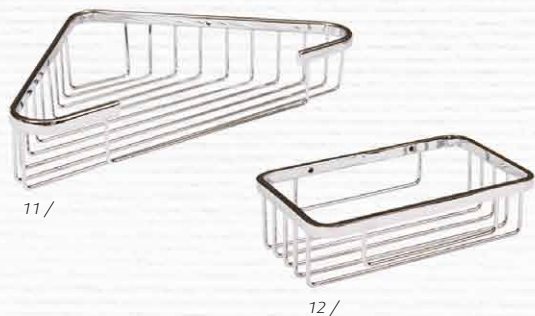

Bathroom Accessories

**100 Series
ROUND
CONTEMPORARY
DESIGN**

100 Series / Contemporary Round Design.

The smooth lines and superior quality of the premium 100 Series accessories will enhance any contemporary bathroom.

- premium chrome plated solid brass/stainless steel construction
- large 2-point fixing plate for stability and easy installation
- towel rails available in two widths

**PREMIUM
CHROME PLATED
SOLID BRASS /
STAINLESS STEEL**

100 Series Item / Order Code

- 01 / Towel Rack / SBA-112
- 02 / Toilet Brush Frosted Glass / SBA-110
- 03 / Towel Ring / SBA-104
- 04 / Toilet Roll Holder / SBA-103
- 05 / Robe Hook / SBA-106
- 06 / Towel Rail Single 600 / SBA-108-60
  Towel Rail Single 850 / SBA-108-80
- 07 / Towel Rail Double 600 / SBA-109-60
  Towel Rail Double 850 / SBA-109-80
- 08 / Soap Holder Chrome / SBA-107
- 09 / Soap Holder Clear Glass / SBA-102
- 10 / Glass Shelf Clear Glass / SBA-105
- 11 / Corner Basket Triangular / SBA-4104
- 12 / Basket Rectangular / SBA-4102

Dimensions

- 600W x 240D x 120H mm
- 150W x 120D x 380H mm
- Ø170 x 65D mm
- 140W x 70D x 100H mm
- 75W x 65D x 50H mm
- 600W x 60D x 50H mm
- 850W x 60D x 50H mm
- 600W x 110D x 50H mm
- 850W x 110D x 50H mm
- 125W x 140D x 50H mm
- 100W x 180D x 50H mm
- 600W x 120D x 50H mm
- 250x250(back) x 330(front) x 60H mm
- 195W x 120D x 60H mm