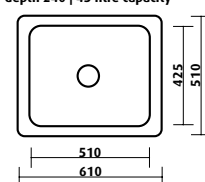

Acero 45 litre / SKS-007

- abovement
- 45 litre capacity
- 610 x 510 mm overall
- 240 mm deep
- includes bypass kit
- 0, 1 or 2 tapholes
- overflow version: SKS-45LO

depth 240 | 45 litre capacity