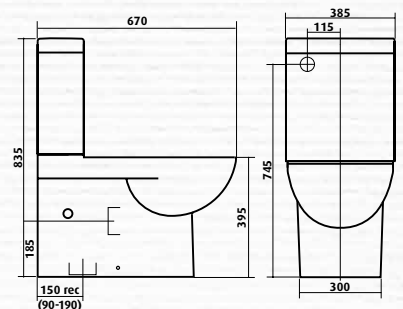

Note: Limni is pictured with slimline soft closing solid construction seat (available as an upgrade option)