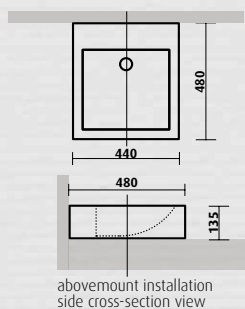

Abovemount

Kyra / SBC-010

Square above counter basin (or wall basin)

This square design basin has a minimalist architectural feel and features a platform for optional tapware. Note: Back of basin is unglazed.

- 440W x 480D x 135H mm
- white vitreous china, gloss finish
- 0, 1 or 3 tapholes
- overflow, 40 mm waste

Plati / SBC-514

Rectangular above counter basin (or wall basin)

The square lines of this compact basin are perfect for narrow benchtops to create a modern architectural look.

- 500Wx250Dx135Hmm
- white vitreous china, gloss finish
- 0 or 1 taphole
- no overflow, 32 mm waste

los / SBC-007

Round above counter basin

The classic simplicity of this contemporary round basin will enhance any bathroom space. Its broad flat base gives large capacity with a relatively low above counter profile.

- 440 diameter x 120H mm
- white vitreous china, gloss finish
- no taphole
- no overflow, 32 mm waste

Nimos / SBC-012

Round above counter basin

The straight sides and broad flat base of this classic contemporary basin provide large capacity with a relatively low above counter profile.

- 405 diameter x 130H mm
- white vitreous china, gloss finish
- no taphole
- overflow, 32 mm waste