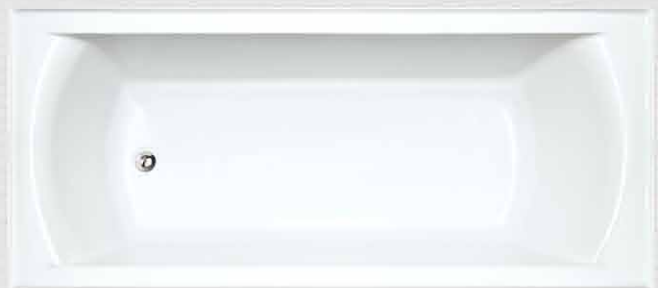

Select / SBT-011675

Select / SBT-011525 and SBT-011675

Inset Bath / 2 sizes

- 1525L / 1675L x 735W x 425D mm
- capacity 230 / 260 litres
- white sanitary grade acrylic
- high gloss finish
- excellent heat retention properties
- solid base support, full resin reinforced
- full tile flange
- suitable for built-in or island installation
- fits 40mm waste
- optional overflow

Order codes:

SBT-011525 // SBT-011525-OF overflow version
SBT-011675 // SBT-011675-OF overflow version