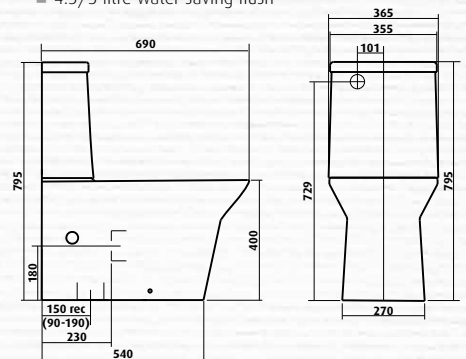

Safon / ST0-21

NEW

WALL FACED
Ceramic Toilet Suite

- wall faced – sits flat against wall
- quick release pull-off seat with stainless steel pins
- soft closing solid construction seat
- cistern + pan white vitreous china
- 365W x 690D x 795H mm
- suitable for S or P trap
- 90-190 setout, 150 recommended
- suitable for right or left bottom entry or back entry plumbing

WELS 4 star rating

- 4.5/3 litre water saving flush