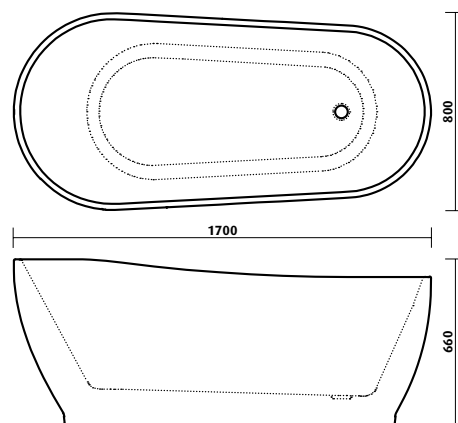

- 1700L x 800W x 675H mm
- white sanitary grade acrylic
- seamless design
- high gloss finish
- excellent heat retention properties
- adjustable support feet
- fits 40mm waste
- built-in overflow, polished stainless steel slit overflow included as standard