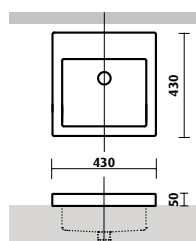

Kyra / SBC-017

Square above counter basin / inset

This inset basin has distinctive square styling and generous capacity in a compact space. The basin sits low on the benchtop with most of the basin sitting below. The wide rim enables this inset basin to be used with a variety of benchtop materials.

- 430W x 430D x 50H mm
- white vitreous china, gloss finish
- 0, 1 or 3 tapholes
- overflow, 32 mm waste