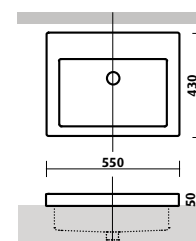

Plati / SBC-024 NEW

Rectangular above counter basin / inset

This contemporary inset basin has generous capacity with a low above counter profile and most of the basin sitting below the benchtop. The wide rim enables this inset basin to be used with a variety of benchtop materials.

- 550W x 430D x 50H mm
- white vitreous china, gloss finish
- 0, 1 or 3 tapholes
- overflow, 32 mm waste