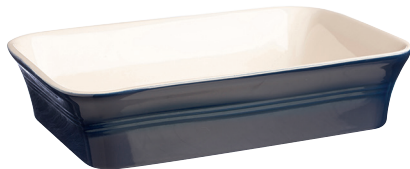

**Mason Cash Classic Kitchen
Red 26cm Square Dish**
1.8 Litres, 26.5 x 18 x 6.5cm, Stoneware, Label
2001.740 CTN 6

**Mason Cash Classic Kitchen
Blue 31cm Rectangular Dish**
3 Litres, 31 x 25.5 x 7cm, Stoneware, Label
2001.731 CTN 6

**Mason Cash Classic Kitchen
Blue 18cm Oval Pie Dish**
500ml, 18 x 12 x 7cm, Stoneware, Label
2001.735 CTN 12

**Mason Cash Classic Kitchen
Red 31cm Rectangular Dish**
3 Litres, 31 x 25.5 x 7cm, Stoneware, Label
2001.738 CTN 6

**Mason Cash Classic Kitchen
Red 18cm Oval Pie Dish**
500ml, 18 x 12 x 7cm, Stoneware, Label
2001.741 CTN 12