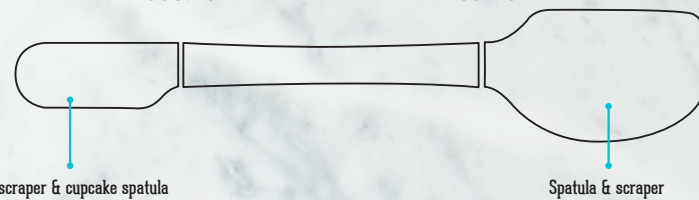

Innovative Kitchen Spaghetti Spoon

32cm, Header Card
2008.202

Ctn. 6

**3 IN 1
UTENSIL**