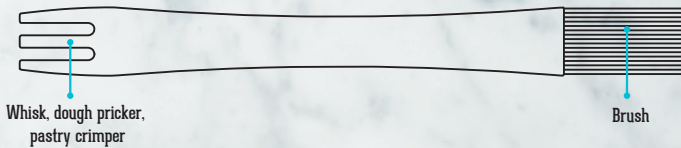

**4 IN 1
UTENSIL**