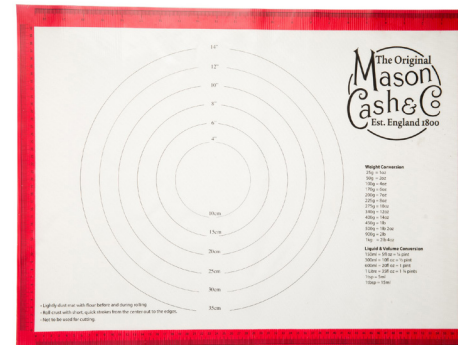

Mason Cash Straight Spatula 28cm

2007.586

CTN 6

Mason Cash Stainless Steel Cake Lifter 34cm

2007.698

CTN 6

Mason Cash Silicone Printed Baking Mat

2007.942