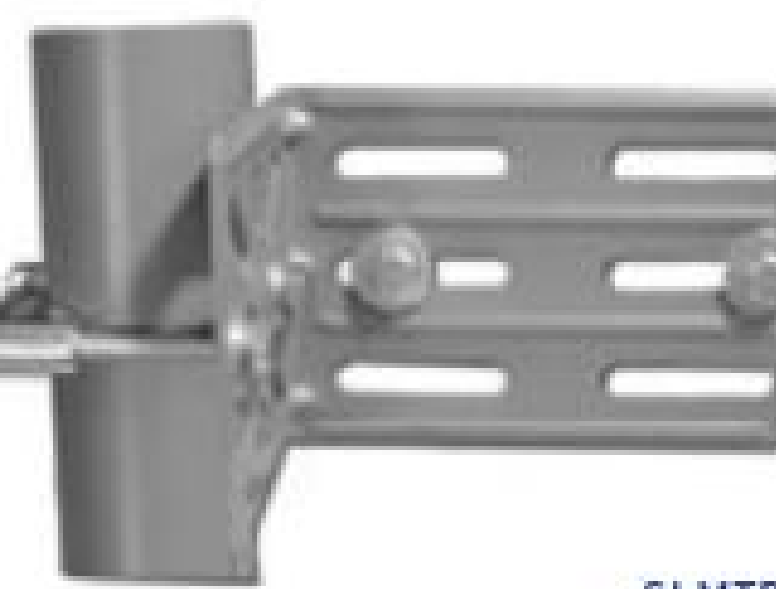

QPA23820P

BAU4R2
DIRECTV KaKu Back Assembly (4 Pack)

SHRTMPBRACE
DIRECTV KaKu ODU Short Mono
Pole Brace (4 Pack)

LONGMPBRACE
DIRECTV KaKu ODU Long Mono Pole
Brace (4 Pack)

SLMTRM
DIRECTV Slimline Apartment Rail
Mount (2 Pack)

SLMTUE
DIRECTV Slimline Under Eve Mount
(4 Pack)

SLEAR
DIRECTV Under Eve Rafter Mount
(2 Pack)

LOPROMNT
DIRECTV Slimline Low-Pro Mount
(4 Pack, Braces Not Required)

SLMTSP ViaSat Approved*
DIRECTV Slimline "S" Tube Mount
(4 Pack)

SLMTRM

SLMTSP

SLEAR

NPRMWB

EXTMASTR

EXTMASTR
DIRECTV (2pk) Extended Mast; Includes (4)
Longbraces

SLMSTDMAST
DIRECTV Slimline Standard Mast (4 Pack)

QPA23820P Exede Approved*
AI Satellite Over Pipe Adapter
(Converts 2 3/8" OD Pole to 2" OD)