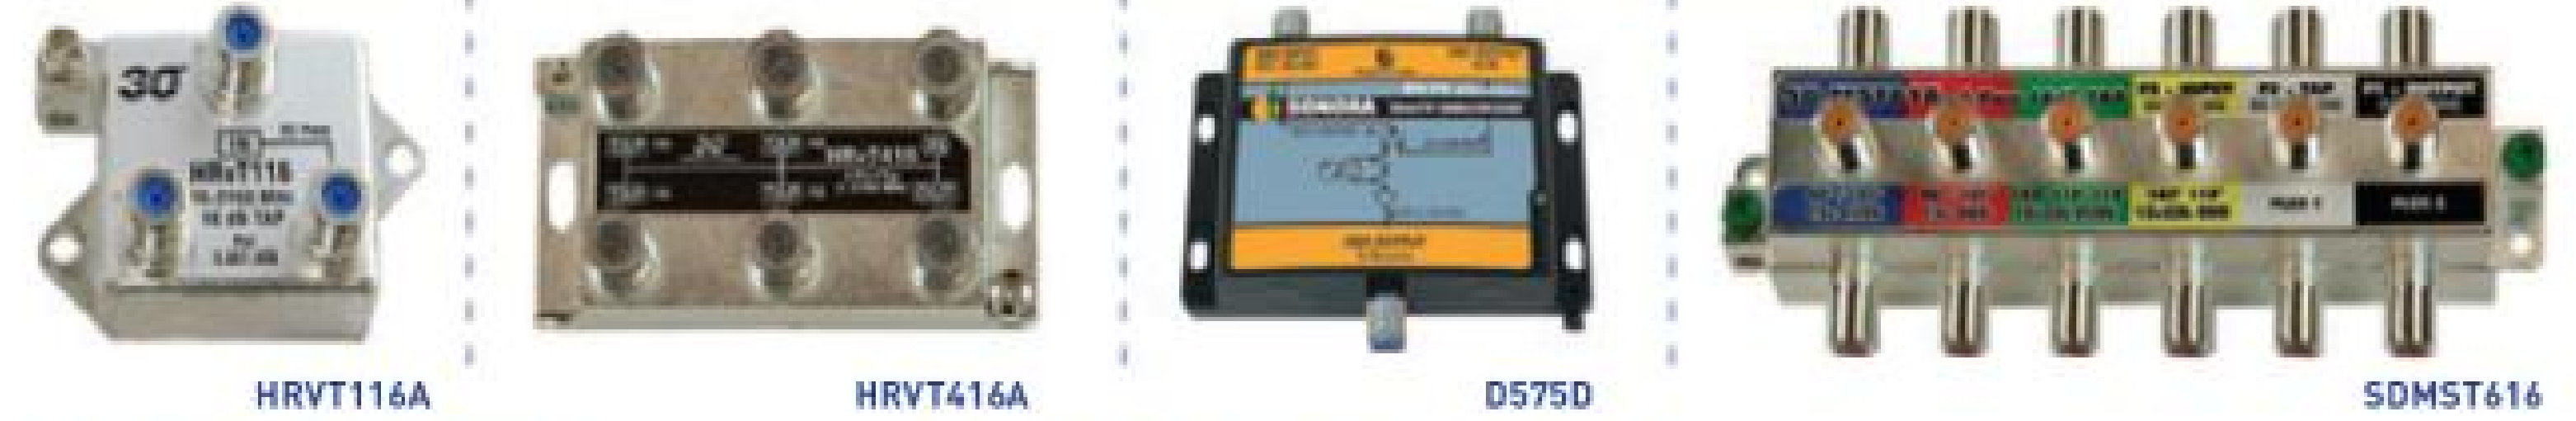

ADDITIONAL DISTRIBUTION (CONT)