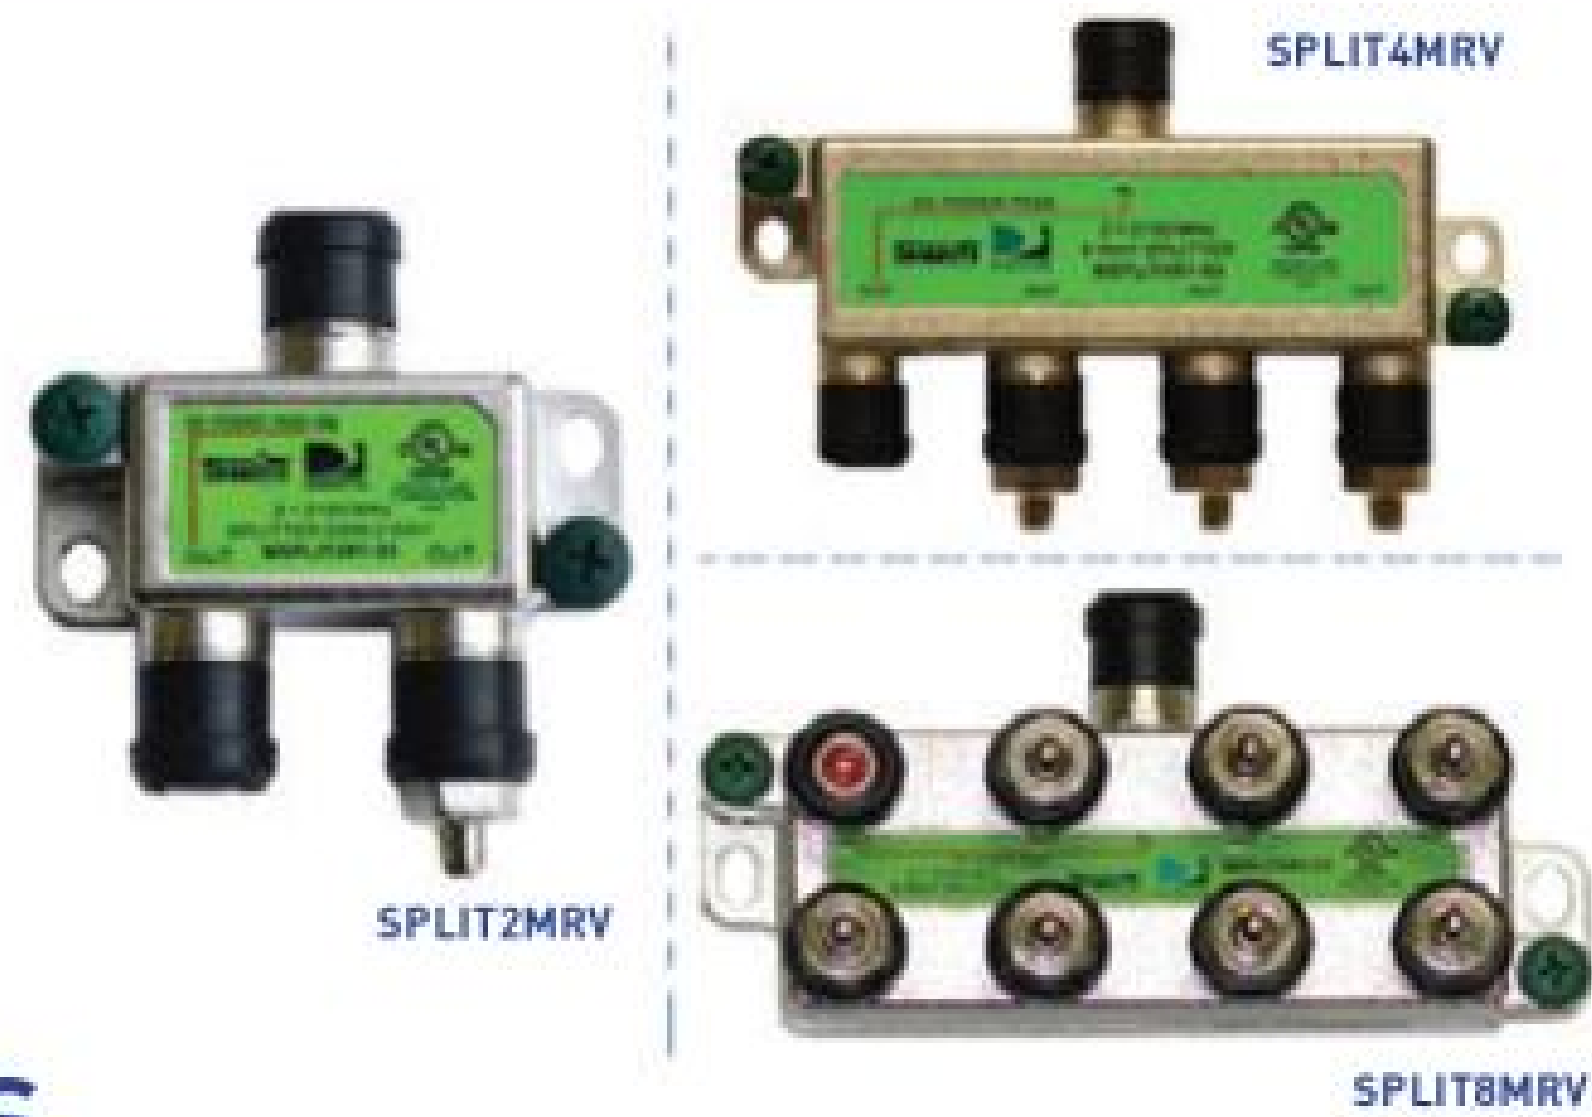

CONNECTED HOME

DECAWIFI
DIRECTV (MRV) DECA Wireless Broadband
Adapter CCK

DECA2PR/DECABB
DIRECTV (MRV) DECA Wired Broadband
Adapter CCK

BSFR01
DIRECTV Band Stop Filter

GENIEG02
DIRECTV Content On The Go

HR44
DIRECTV Genie Advanced Whole-Home DVR
(5-Tuner, SWM-ONLY)

RC66RBX
DIRECTV Backlit IR/RF Remote Control

H25RFR
DIRECTV H25 RF Antenna
(Required for UHF/RF Remotes)

RC71B
DIRECTV Backlit IR/RF/4CE Remote Control

MULTISWITCHES

MS2X4
DIRECTV 2x4 Multiswitch; No Off-Air Pass Thru

MS6X8WB
DIRECTV 6x8 Multiswitch with Weather Boot

SWM8R103 (PI29R1 PI Required)
DIRECTV SWM Multiswitch 8 Channel

SWM16 (PI29R1 PI Required)
DIRECTV SWM Multiswitch 16-Way

SWM32PS (24VDC PS Included)
DIRECTV SWM Multiswitch 4x8 Channel

SWME2 (3A502DA22 PS Required)
DIRECTV Dual SWM Port Expander x 2

SPLITTERS (2-2150MHZ; 1 PORT POWER PASSING)

SPLIT2MRV
DIRECTV (MRV) SWM 2-Way Splitter

SPLIT4MRV
DIRECTV (MRV) SWM 4-Way Splitter

SPLIT8MRV
DIRECTV (MRV) SWM 8-Way Splitter