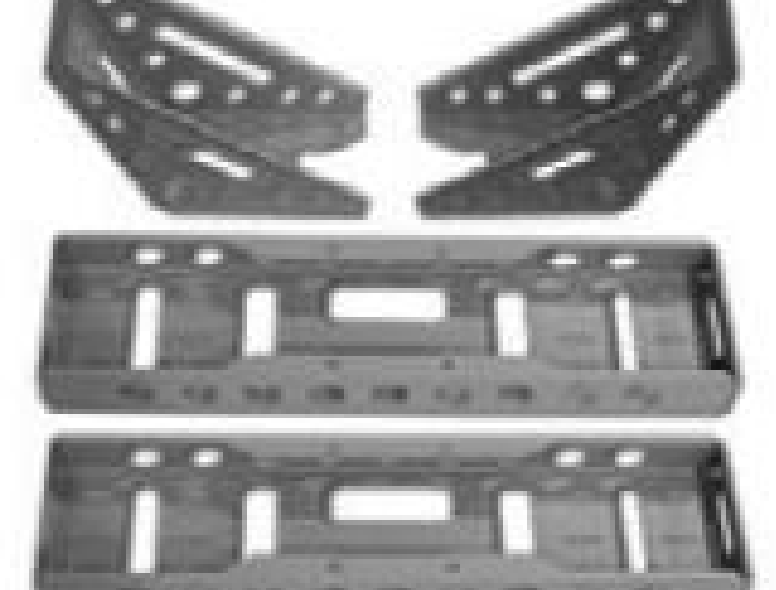

SLMTUE
DIRECTV Slimline Under Eve Mount
(4 Pack)

SLEAR
DIRECTV Under Eve Rafter Mount
(2 Pack)

LOPROMNT
DIRECTV Slimline Low-Pro Mount
(4 Pack, Braces Not Required)

SLMTSP ViaSat Approved*
DIRECTV Slimline "S" Tube Mount
(4 Pack)

SLMTRM

SLMTSP

SLEAR

NPRMWB

EXTMASTR

EXTMASTR
DIRECTV (2pk) Extended Mast; Includes (4)
Longbraces

SLMSTDMAST
DIRECTV Slimline Standard Mast (4 Pack)

QPA23820P Exede Approved*
AI Satellite Over Pipe Adapter
(Converts 2 3/8" OD Pole to 2" OD)