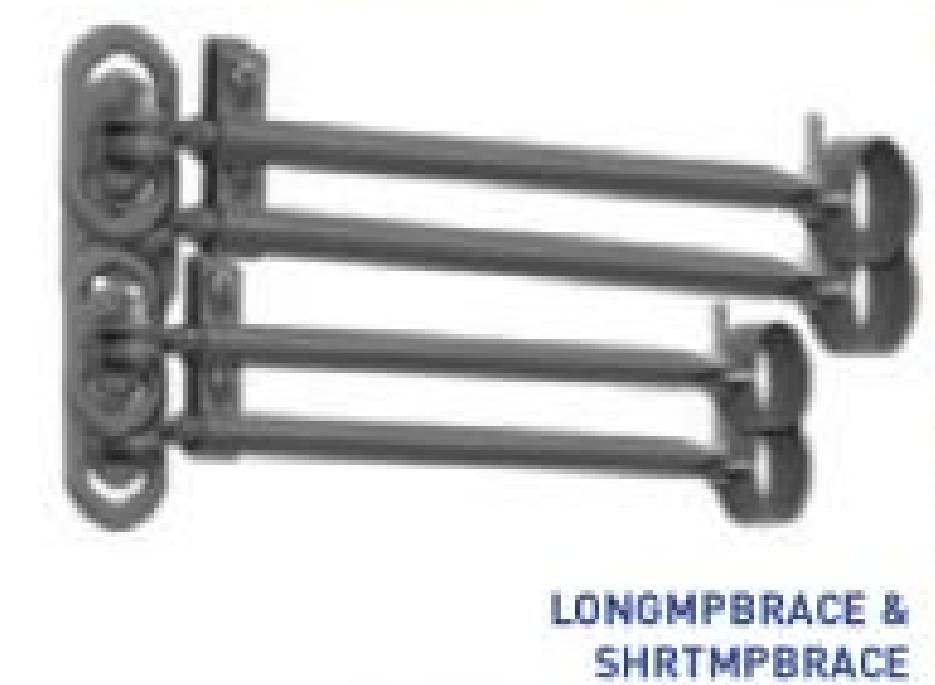

REFLECTORS

SLREF4
DIRECTV Slimline Reflector ONLY
(4 Pack)

SLSPF
DIRECTV Slimline Reflector Kit
(Reflector, Back Assembly Mast &
2 Monopoles Included)
(NO LNB)

18REFR
DIRECTV 18" Round Reflector
ONLY (4 Pack)

20REFR
DIRECTV 18"x20" Reflector ONLY
(4 Pack)

36REFR
DIRECTV 36" Reflector ONLY
(4 Pack)

DTVAH12DISH
DIRECTV Alaska/Hawaii Reflector
(1.2 Meter)

REFLECTOR MOUNTING

BAU4R2
DIRECTV KaKu Back Assembly (4 Pack)

SHRTMPBRACE
DIRECTV KaKu ODU Short Mono
Pole Brace (4 Pack)

LONGMPBRACE
DIRECTV KaKu ODU Long Mono Pole
Brace (4 Pack)

SLMTRM
DIRECTV Slimline Apartment Rail
Mount (2 Pack)

SLMTUE
DIRECTV Slimline Under Eve Mount
(4 Pack)

SLEAR
DIRECTV Under Eve Rafter Mount
(2 Pack)

LOPROMNT
DIRECTV Slimline Low-Pro Mount
(4 Pack, Braces Not Required)

SLMTSP ViaSat Approved*
DIRECTV Slimline "S" Tube Mount
(4 Pack)

EXTMASTR
DIRECTV (2pk) Extended Mast; Includes (4)
Longbraces

SLMSTDMAST
DIRECTV Slimline Standard Mast (4 Pack)

QPA23820P Exede Approved*
AI Satellite Over Pipe Adapter
(Converts 2 3/8" OD Pole to 2" OD)

DIA8FT9GEXEDE Exede Approved*
Diamond 8; 2" OD Ground Pole

DIA6FT166
Diamond 6; 2" OD Ground Pole

NPRMWB
Al Satellite Non-Pen Roof Mount (2" OD)

DTVAH12AZEL (1.2 Meter)
DIRECTV Alaska/Hawaii AZEL Reflector Mount

DTVAHNONPEN
DIRECTV Alaska/Hawaii Non-Pen Roof Mount

DTVAHWALLMNT
DIRECTV Alaska/Hawaii Universal Roof/Wall Mount

LNB

SL3
DIRECTV Slimline 3 LNB
(4-Line)

SL3S
DIRECTV Slimline 3 LNB
(Integrated SWM Switch, 1-Line)

SL5
DIRECTV Slimline 5 LNB
(4-Line)

SL5S*
DIRECTV Slimline 5 LNB
(Integrated SWM Switch, 1-Line)

PI21
DIRECTV 21 Volt Power Inserter
(For SWM Integrated LNB)

18LNBR
DIRECTV Dual Output LNB

20LNBR
DIRECTV Triple Output LNB

DTV32
DIRECTV PBI Dual Output LNB

DTV36LNB
DIRECTV 36 LNB for International