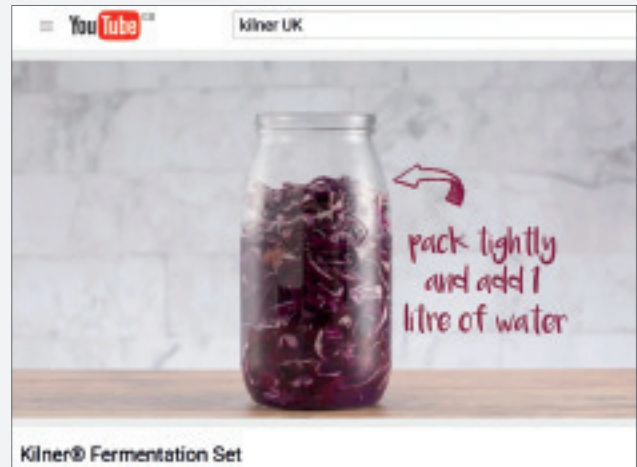

Video

Video content is king! When scrolling through the busy world of social media, we need to capture attention and inform, educate and entertain, making followers more likely to remember our brand. Videos are an important way for us to show how to use our products and create brand engagement.