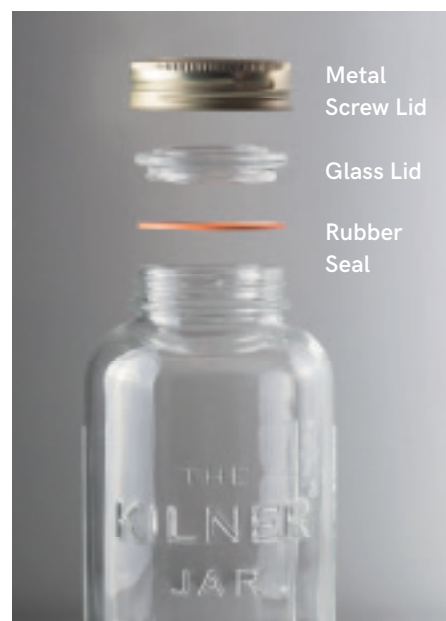

Metal
Screw Lid

Glass Lid

Rubber
Seal