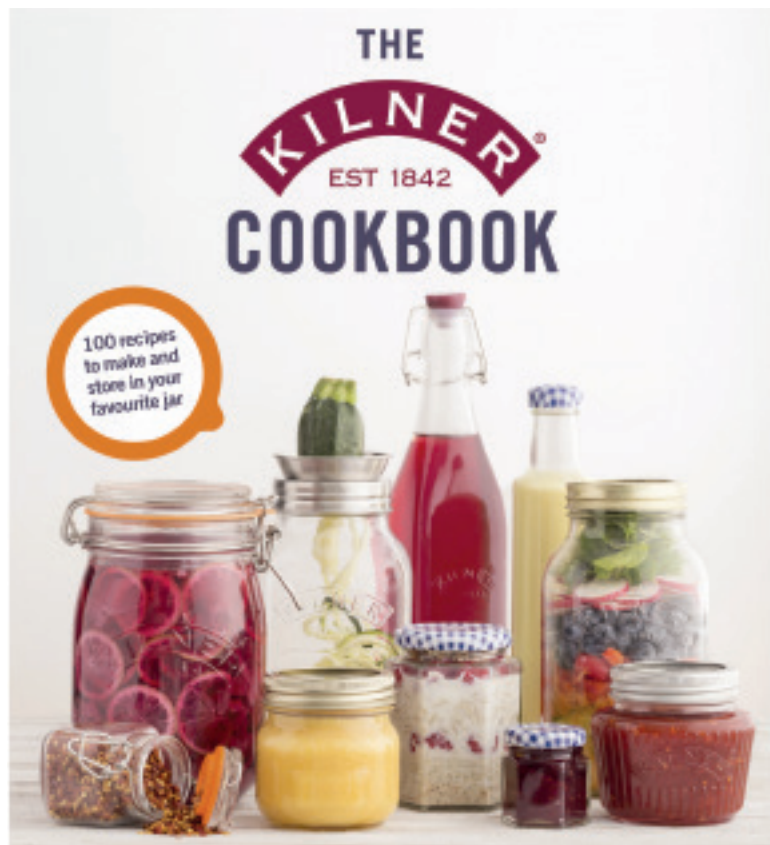

Kilner® Cookbook

Working closely with Penguin Random House publishers, we have compiled our Kilner® Cookbook. Included in the contents are our favourite seasonal recipes and everything you need to know to successfully preserve and pickle. From essential equipment, through to helpful hints and tips such as how to safely sterilise Kilner® Jars and Bottles, processing, sealing and making your first preserve. Whether a novice or an expert, we hope to inspire our readers on their journey to homemade produce. RRP £12.99

Kilner® Cookbook
3000.016A CTN 20
3000.016 CTN 5