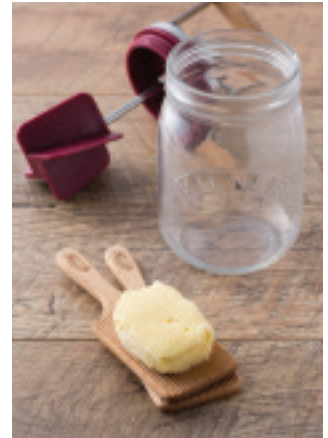

Use the paddles to shape your butter