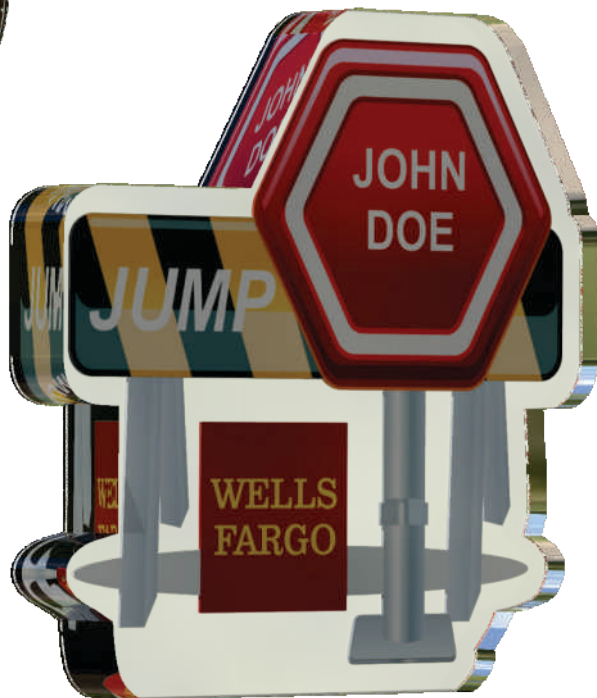

F CUSTOM
REE STANDING

ONE PIECE CUSTOM AWARD

ONE PIECE CUSTOM AWARD
 SIZES: TYPICALLY 6" - 11" TALL
 THICKNESS: 3/4" - 1"
 FULL COLOR OR LASER IMPRINT OF YOUR LOGO
 AND YOUR CUSTOM TEXT

Stillwater
FINELY CRAFTED AWARDS AND PLAQUES