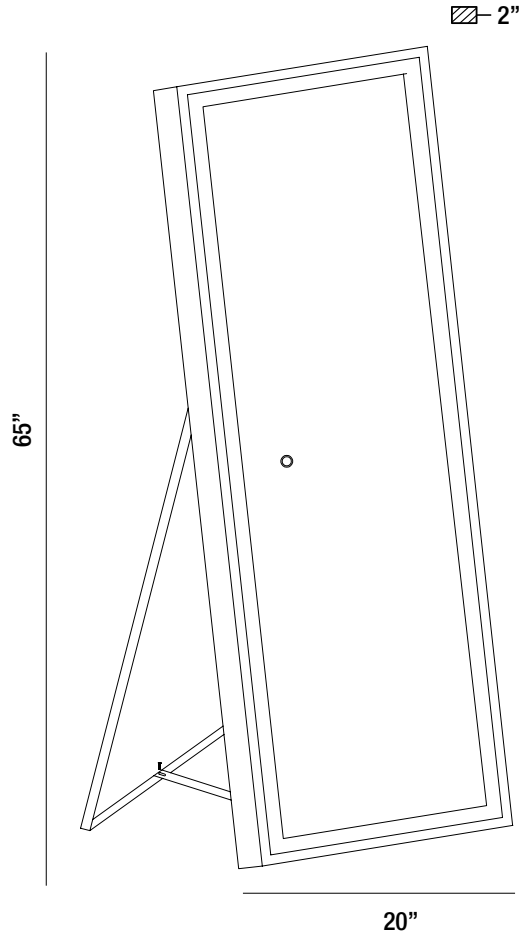

LED Mirror

Free standing back-lit LED mirror with chrome frame

31855-013

FREE STANDING BACK-LIT LED MIRROR

- 1 x 55W
- CRI: 80+
- CCT: 3000K/4500K/6400K
- Lumen Output: 6400lm
- Suitable for damp location
- Dimmable
- Touch sensor switch