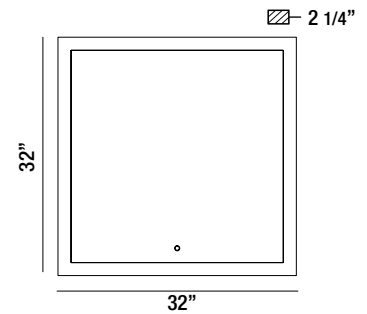

31482-015

SQUARE EDGE-LIT LED MIRROR

- 1 x 36W
- IP44 rated
- CRI: 80+
- CCT: 3000K/4500K/6400K
- Lumen Output: 4200lm
- Suitable for damp location
- Dimmable
- Touch sensor switch