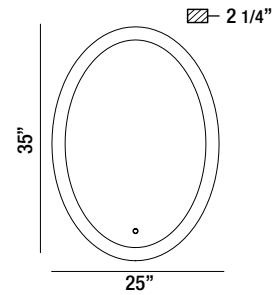

31483-012

OVAL EDGE-LIT LED MIRROR

- 1 x 31W
- IP44 rated
- CRI: 80+
- CCT: 3000K/4500K/6400K
- Lumen Output: 3600lm
- Suitable for damp location
- Dimmable
- Touch sensor switch