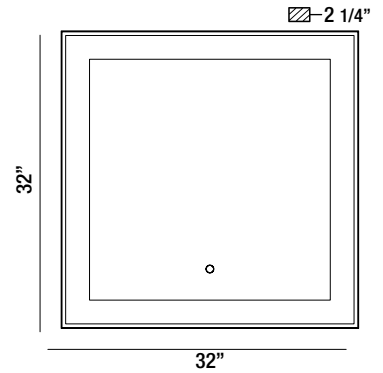

33831-015 SILVER

SQUARE EDGE-LIT LED MIRROR

- 1 x 39W
- IP44 rated
- CRI: 90
- CCT: 3000K/4500K/6400K
- Lumen Output: 4570lm
- Suitable for damp location
- Dimmable
- Touch sensor switch