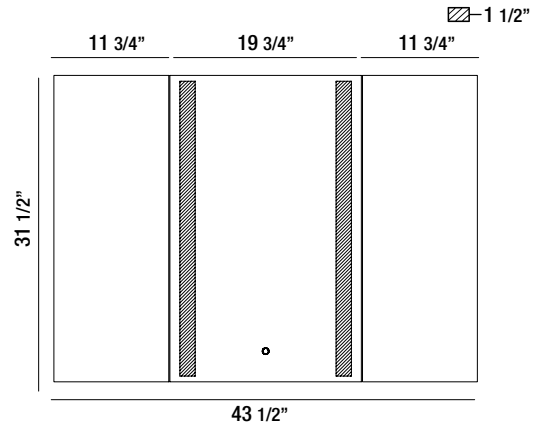

LED Mirror

Back lit LED mirror featuring a trifold option for enhanced viewing angles

34000-014

SMALL TRI-FOLD LED MIRROR

- 36W
- IP44 rated
- CRI: 90
- CCT: 3000K/4500K/6000K
- Lumen Output: 2160lm
- Suitable for damp location
- Dimmable
- Touch sensor switch