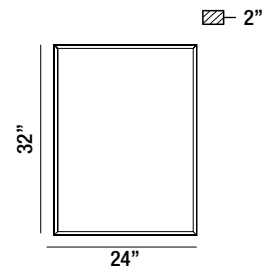

31480-017

LARGE RECTANGULAR EDGE-LIT LED MIRROR

- 29W
- IP44 rated
- CRI: 80+
- CCT: 3000K/4000K
- Lumen Output: 3300lm
- Suitable for damp location

31479-011

MEDIUM RECTANGULAR EDGE-LIT LED MIRROR

- 18W
- IP44 rated
- CRI: 80+
- CCT: 3000K/4000K
- Lumen Output: 2010lm
- Suitable for damp location