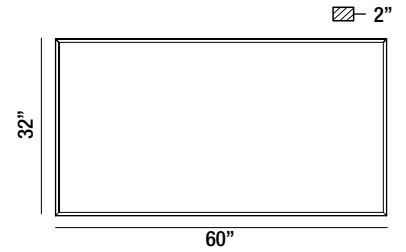

LED Mirror

Sleek and understated edge-lit LED mirror

31480-017

LARGE RECTANGULAR EDGE-LIT LED MIRROR

- 29W
- IP44 rated
- CRI: 80+
- CCT: 3000K/4000K
- Lumen Output: 3300lm
- Suitable for damp location

31479-011

MEDIUM RECTANGULAR EDGE-LIT LED MIRROR

- 18W
- IP44 rated
- CRI: 80+
- CCT: 3000K/4000K
- Lumen Output: 2010lm
- Suitable for damp location

31478-014

SMALL RECTANGULAR EDGE-LIT LED MIRROR

- 15W
- IP44 rated
- CRI: 80+
- CCT: 3000K/4000K
- Lumen Output: 1690lm
- Suitable for damp location