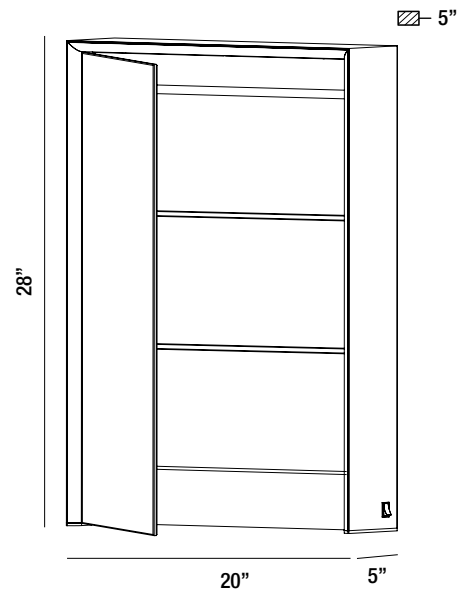

3000K

4500K

6400K

LED Mirror

Edge-lit LED mirrored cabinet

31485-012

DOUBLE DOOR EDGE-LIT MIRRORED CABINET

- 19W
- IP44 rated
- CRI: 80+
- CCT: 3000K/4000K
- Lumen Output: 1550lm
- Suitable for damp location