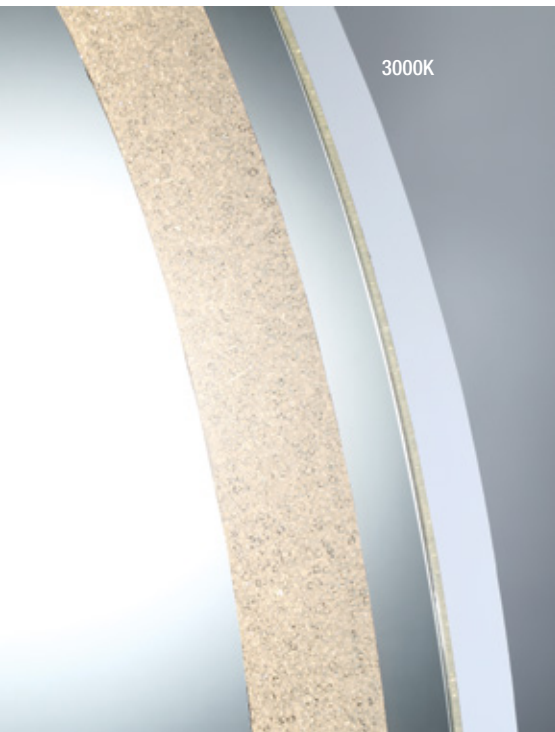

33824-017

RECTANGULAR BACK-LIT LED MIRROR

- 1 x 70W
- IP44 rated
- CRI: 90
- CCT: 3000K/4500K/6400K
- Lumen Output: 8170lm
- Suitable for damp location
- Dimmable
- Touch sensor switch