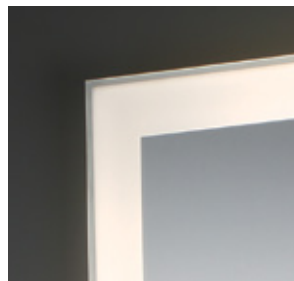

LED Mirror

Linear edge-lit diffused LED mirror provides soft indirect lighting

31487-016

LINEAR EDGE-LIT LED MIRROR

- 1 x 53W
- IP44 rated
- CRI: 80+
- CCT: 3000K/4500K/6400K
- Lumen Output: 6200lm
- Suitable for damp location
- Dimmable
- Touch sensor switch

4500K