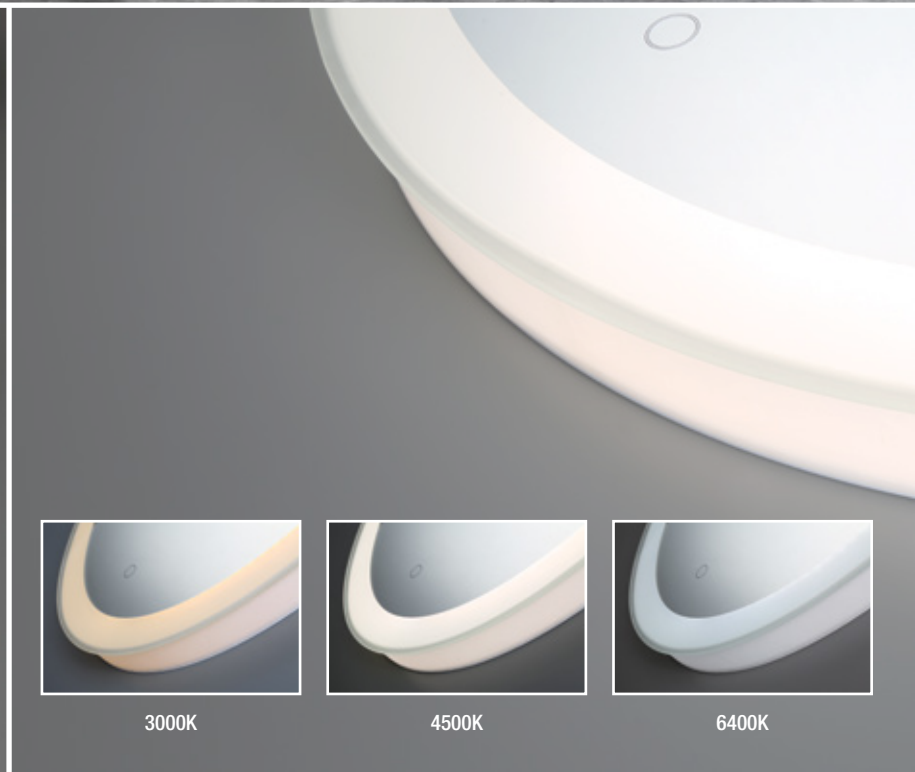

31478-014

SMALL RECTANGULAR EDGE-LIT LED MIRROR

- 15W
- IP44 rated
- CRI: 80+
- CCT: 3000K/4000K
- Lumen Output: 1690lm
- Suitable for damp location

3000K

4000K

3000K

4500K

6400K

LED Mirror

Edge-lit diffused LED mirror, provides soft indirect lighting with touch sensor

31481-018

ROUND EDGE-LIT LED MIRROR

- 1 x 31W
- IP44 rated
- CRI: 80+
- CCT: 3000K/4500K/6400K
- Lumen Output: 3600lm
- Suitable for damp location
- Dimmable
- Touch sensor switch