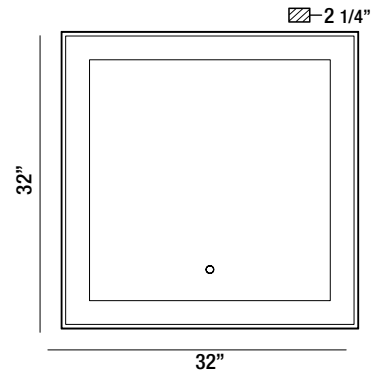

33829-012 BLACK/GOLD

SQUARE EDGE-LIT LED MIRROR

- 1 x 39W
- IP44 rated
- CRI: 90
- CCT: 3000K/4500K/6400K
- Lumen Output: 4570lm
- Suitable for damp location
- Dimmable
- Touch sensor switch