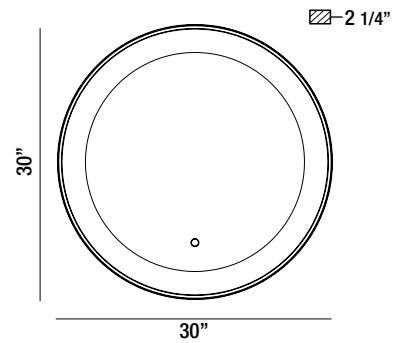

33830-018 BLACK/GOLD

ROUND EDGE-LIT LED MIRROR

- 1 x 29W
- IP44 rated
- CRI: 90
- CCT: 3000K/4500K/6400K
- Lumen Output: 3510lm
- Suitable for damp location
- Dimmable
- Touch sensor switch