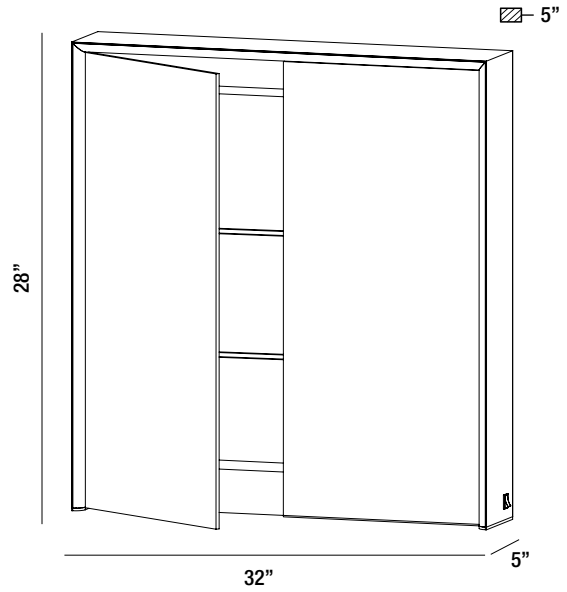

3000K

4500K

6400K

LED Mirror

Edge-lit LED mirrored cabinet

31485-012

DOUBLE DOOR EDGE-LIT MIRRORED CABINET

- 19W
- IP44 rated
- CRI: 80+
- CCT: 3000K/4000K
- Lumen Output: 1550lm
- Suitable for damp location