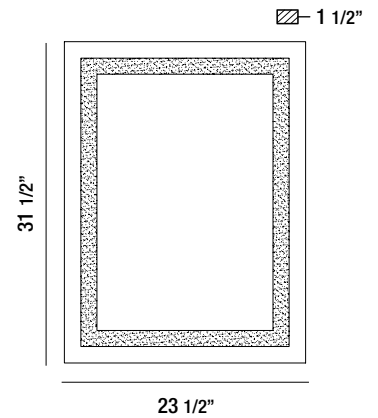

29108-015

RECTANGULAR BACK-LIT LED MIRROR

- 1 x 19W
- IP44 rated
- CRI: 80+
- CCT: 3000K/4000K
- Lumen Output: 1340lm
- Suitable for damp location