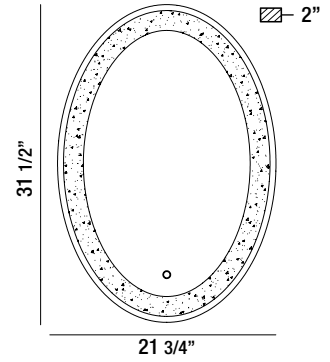

33823-010

OVAL BACK-LIT LED MIRROR

- 1 x 55W
- IP44 rated
- CRI: 90
- CCT: 3000K/4500K/6400K
- Lumen Output: 6440lm
- Suitable for damp location
- Dimmable
- Touch sensor switch