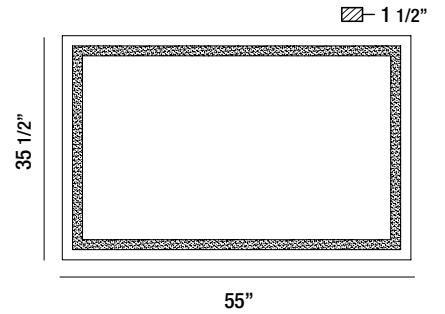

29107-018

RECTANGULAR BACK-LIT LED MIRROR

- 1 x 36W
- IP44 rated
- CRI: 80+
- CCT: 3000K/4000K
- Lumen Output: 2550lm
- Suitable for damp location