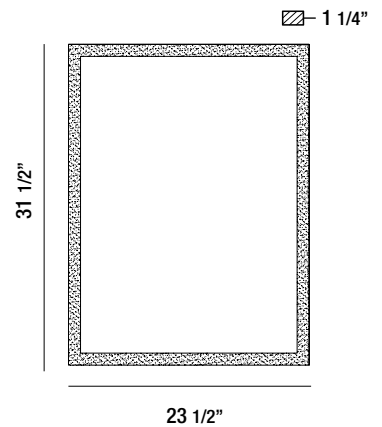

29105-014

RECTANGULAR EDGE-LIT LED MIRROR

- 1 x 24W
- IP44 rated
- CRI: 80+
- CCT: 3000K/4000K
- Lumen Output: 1680lm
- Suitable for damp location