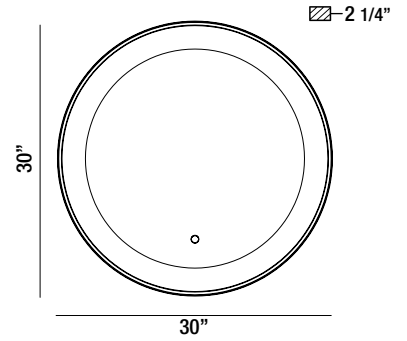

33832-012 SILVER

ROUND EDGE-LIT LED MIRROR

- 1 x 29W
- IP44 rated
- CRI: 90
- CCT: 3000K/4500K/6400K
- Lumen Output: 3510lm
- Suitable for damp location
- Dimmable
- Touch sensor switch