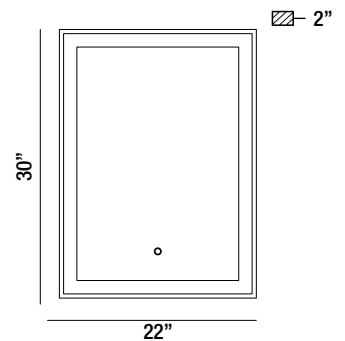

33828-015

SMALL RECTANGULAR EDGE-LIT LED MIRROR

- 1 x 35W
- IP44 rated
- CRI: 90
- CCT: 3000K/4500K/6400K
- Lumen Output: 4100lm
- Suitable for damp location
- Dimmable
- Touch sensor switch