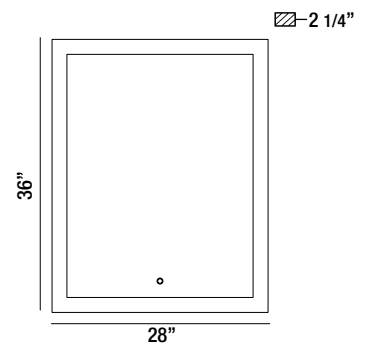

31486-019

RECTANGULAR EDGE-LIT LED MIRROR

- 1 x 35W
- IP44 rated
- CRI: 80+
- CCT: 3000K/4500K/6400K
- Lumen Output: 4100lm
- Suitable for damp location
- Dimmable
- Touch sensor switch