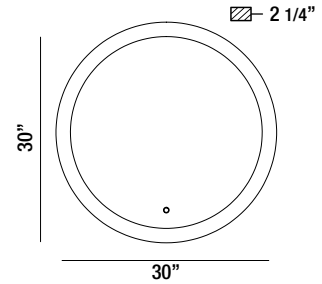

LED Mirror

Edge-lit diffused LED mirror, provides soft indirect lighting with touch sensor

31481-018

ROUND EDGE-LIT LED MIRROR

- 1 x 31W
- IP44 rated
- CRI: 80+
- CCT: 3000K/4500K/6400K
- Lumen Output: 3600lm
- Suitable for damp location
- Dimmable
- Touch sensor switch