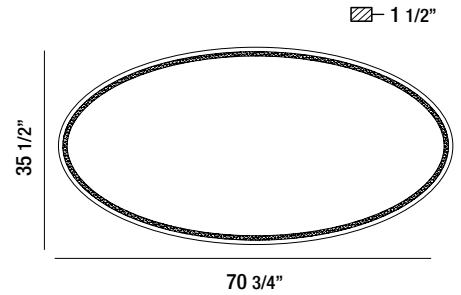

LED Mirror

Back-lit LED mirrors providing soft direct lighting

29106-011

OVAL BACK-LIT LED MIRROR

- 1 x 40W
- IP44 rated
- CRI: 80+
- CCT: 3000K/4000K
- Lumen Output: 2800lm
- Suitable for damp location

29107-018

RECTANGULAR BACK-LIT LED MIRROR

- 1 x 36W
- IP44 rated
- CRI: 80+
- CCT: 3000K/4000K
- Lumen Output: 2550lm
- Suitable for damp location

29108-015

RECTANGULAR BACK-LIT LED MIRROR

- 1 x 19W
- IP44 rated
- CRI: 80+
- CCT: 3000K/4000K
- Lumen Output: 1340lm
- Suitable for damp location