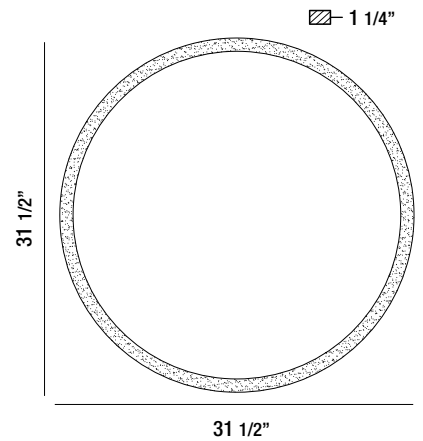

29103-010

OVAL EDGE-LIT LED MIRROR

- 1 x 26W
- IP44 rated
- CRI: 80+
- CCT: 3000K/4000K
- Lumen Output: 2050lm
- Suitable for damp location

29104-017

ROUND EDGE-LIT LED MIRROR

- 1 x 27W
- IP44 rated
- CRI: 80+
- CCT: 3000K/4000K
- Lumen Output: 2160lm
- Suitable for damp location