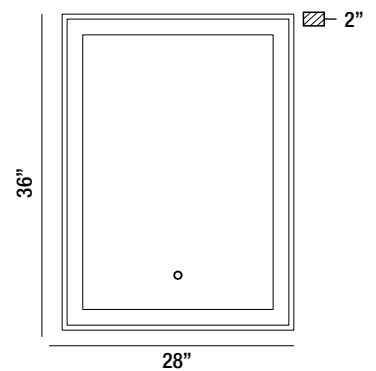

33827-018

LARGE RECTANGULAR EDGE-LIT LED MIRROR

- 1 x 45W
- IP44 rated
- CRI: 90
- CCT: 3000K/4500K/6400K
- Lumen Output: 5270lm
- Suitable for damp location
- Dimmable