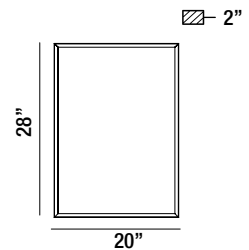

31478-014

SMALL RECTANGULAR EDGE-LIT LED MIRROR

- 15W
- IP44 rated
- CRI: 80+
- CCT: 3000K/4000K
- Lumen Output: 1690lm
- Suitable for damp location

3000K