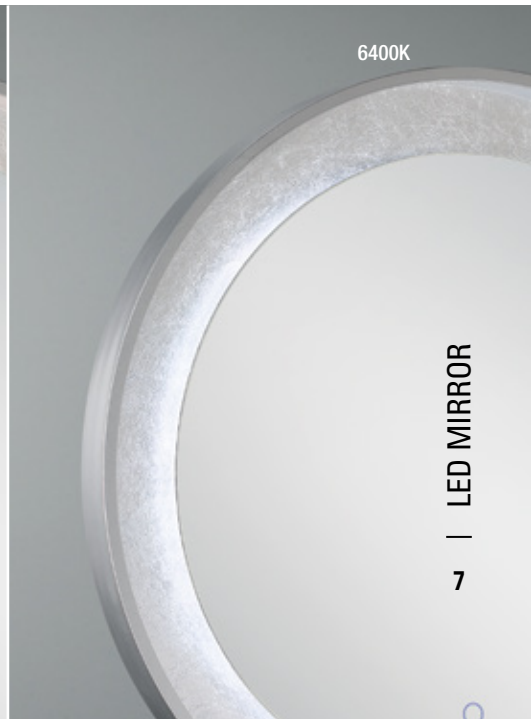

LED
MIRROR

LED Mirror

Edge-lit LED mirrors provide soft indirect lighting with a choice of three color temperatures complemented by a glow dimmer touch switch

33825-014

ROUND EDGE-LIT LED MIRROR

- 1 x 29W
- IP44 rated
- CRI: 90
- CCT: 3000K/4500K/6400K
- Lumen Output: 3400lm
- Suitable for damp location
- Dimmable
- Touch sensor switch

33826-011

OVAL EDGE-LIT LED MIRROR

- 1 x 33W
- IP44 rated
- CRI: 90
- CCT: 3000K/4500K/6400K
- Lumen Output: 3860lm
- Suitable for damp location
- Dimmable
- Touch sensor switch

33827-018

LARGE RECTANGULAR EDGE-LIT LED MIRROR

Circular wall mount back-lit LED Mirror adorned with a gold leaf or silver leaf backdrop

33832-012 SILVER

ROUND EDGE-LIT LED MIRROR

- 1 x 29W
- IP44 rated
- CRI: 90
- CCT: 3000K/4500K/6400K
- Lumen Output: 3510lm
- Suitable for damp location
- Dimmable
- Touch sensor switch

33830-018 BLACK/GOLD

ROUND EDGE-LIT LED MIRROR

- 1 x 29W
- IP44 rated
- CRI: 90
- CCT: 3000K/4500K/6400K
- Lumen Output: 3510lm
- Suitable for damp location
- Dimmable
- Touch sensor switch

3000K

4500K

6400K