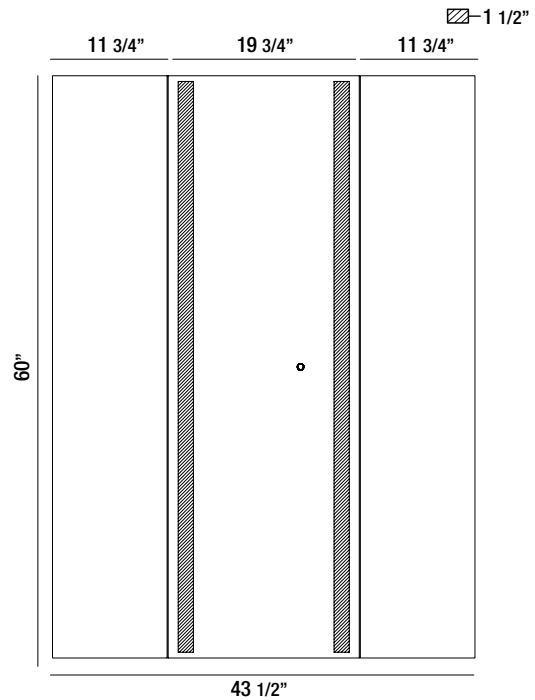

34001-011

LARGE TRI-FOLD LED MIRROR

- 60W
- IP44 rated
- CRI: 90
- CCT: 3000K/4500K/6000K
- Lumen Output: 4320lm
- Suitable for damp location
- Dimmable
- Touch sensor switch