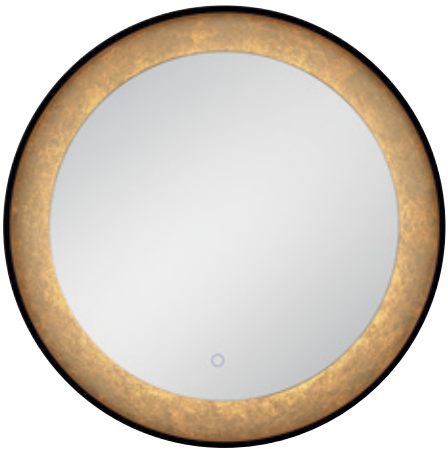

33826-011

OVAL EDGE-LIT LED MIRROR

- 1 x 33W
- IP44 rated
- CRI: 90
- CCT: 3000K/4500K/6400K
- Lumen Output: 3860lm
- Suitable for damp location
- Dimmable
- Touch sensor switch

33827-018

LARGE RECTANGULAR EDGE-LIT LED MIRROR

3000K

4500K

6400K

LED Mirror

Free standing back-lit LED Mirror embellished with a gold leaf or silver leaf backdrop

33833-019 BLACK/GOLD

33834-016 SILVER

FREE STANDING EDGE-LIT LED MIRROR

- 1 x 65W
- CRI: 90
- CCT: 3000K/4500K/6400K
- Lumen Output: 7610lm
- Suitable for damp location
- Dimmable
- Touch sensor switch
- Optional wall mount

3000K

4500K

6400K

3000K

4500K

6400K

LED Mirror

Circular wall mount back-lit LED Mirror adorned with a gold leaf or silver leaf backdrop

33832-012 SILVER

ROUND EDGE-LIT LED MIRROR

- 1 x 29W
- IP44 rated
- CRI: 90
- CCT: 3000K/4500K/6400K
- Lumen Output: 3510lm
- Suitable for damp location
- Dimmable
- Touch sensor switch