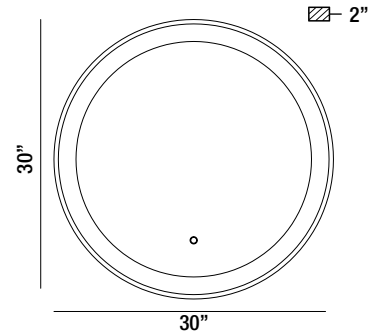

LED
MIRROR

LED Mirror

Edge-lit LED mirrors provide soft indirect lighting with a choice of three color temperatures complemented by a glow dimmer touch switch

33825-014

ROUND EDGE-LIT LED MIRROR

- 1 x 29W
- IP44 rated
- CRI: 90
- CCT: 3000K/4500K/6400K
- Lumen Output: 3400lm
- Suitable for damp location
- Dimmable
- Touch sensor switch

33826-011

OVAL EDGE-LIT LED MIRROR

- 1 x 33W
- IP44 rated
- CRI: 90
- CCT: 3000K/4500K/6400K
- Lumen Output: 3860lm
- Suitable for damp location
- Dimmable
- Touch sensor switch

33827-018

LARGE RECTANGULAR EDGE-LIT LED MIRROR