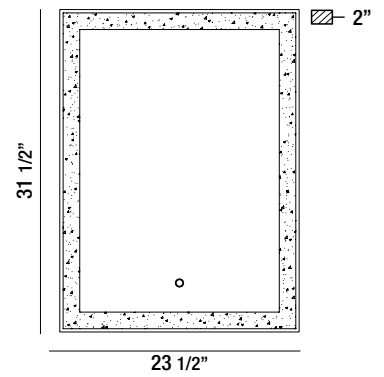

33824-017

RECTANGULAR BACK-LIT LED MIRROR

- 1 x 70W
- IP44 rated
- CRI: 90
- CCT: 3000K/4500K/6400K
- Lumen Output: 8170lm
- Suitable for damp location
- Dimmable
- Touch sensor switch