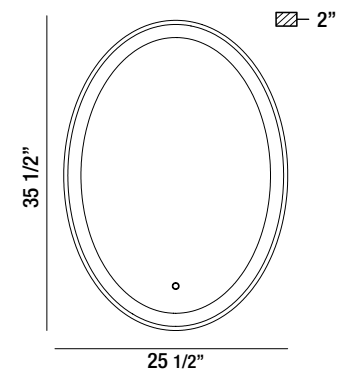

LED
MIRROR

LED Mirror

Edge-lit LED mirrors provide soft indirect lighting with a choice of three color temperatures complemented by a glow dimmer touch switch

33825-014

ROUND EDGE-LIT LED MIRROR

- 1 x 29W
- IP44 rated
- CRI: 90
- CCT: 3000K/4500K/6400K
- Lumen Output: 3400lm
- Suitable for damp location
- Dimmable
- Touch sensor switch

33826-011

OVAL EDGE-LIT LED MIRROR

- 1 x 33W
- IP44 rated
- CRI: 90
- CCT: 3000K/4500K/6400K
- Lumen Output: 3860lm
- Suitable for damp location
- Dimmable
- Touch sensor switch

33827-018

LARGE RECTANGULAR EDGE-LIT LED MIRROR

- 1 x 45W
- IP44 rated
- CRI: 90
- CCT: 3000K/4500K/6400K
- Lumen Output: 5270lm
- Suitable for damp location
- Dimmable

33828-015

SMALL RECTANGULAR EDGE-LIT LED MIRROR

- 1 x 35W
- IP44 rated
- CRI: 90
- CCT: 3000K/4500K/6400K
- Lumen Output: 4100lm
- Suitable for damp location
- Dimmable
- Touch sensor switch