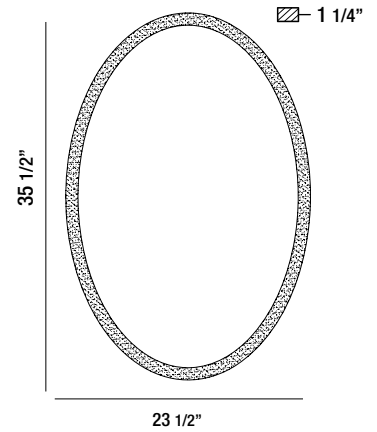

29103-010

OVAL EDGE-LIT LED MIRROR

- 1 x 26W
- IP44 rated
- CRI: 80+
- CCT: 3000K/4000K
- Lumen Output: 2050lm
- Suitable for damp location

29104-017

ROUND EDGE-LIT LED MIRROR

- 1 x 27W
- IP44 rated
- CRI: 80+
- CCT: 3000K/4000K
- Lumen Output: 2160lm
- Suitable for damp location