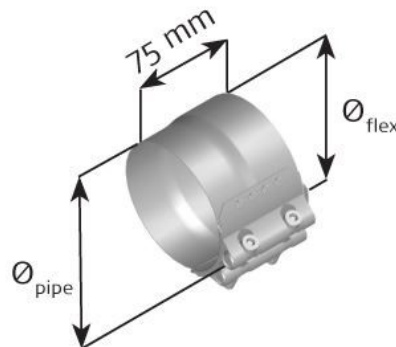

99315D
4½" Stainless Steel Clamp
Special Offer - £6.75 each + VAT

Limited Stocks At These Prices