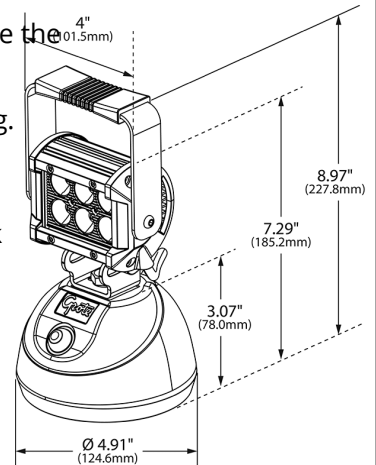

TECHNICAL SPECIFICATIONS

Material: Lens - Polycarbonate; Housing - Black Powder Coated, Die Cast Aluminium

Bracket - Stainless Steel

Finish: Mossy Oak Camo

Raw Lumens: 1100

Voltage Amp: 12 Volts DC

BZ301-51400 BriteZone™ LED Work Light