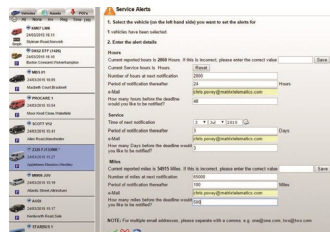

INCIDENT DETECTION

- Receive incident alerts with full video footage (location, street view, impact severity, direction)
- Check your driver's wellbeing and reassure them
- Use video footage as evidence in case of incident
- View all incidents from your head office

DRIVER BEHAVIOUR

- Monitor drivers to improve driving habits & driver safety
- Better driving helps reduce insurance premiums
- Lower fuel consumptions & carbon emissions
- Reduce vehicle wear and tear

VEHICLE HEALTH

- Set up maintenance reminders and receive service alerts
- Drivers complete checklist on vehicle inspection app before shift
- Read the tacograph mileages of your fleet from your PC
- Monitor CO² emissions