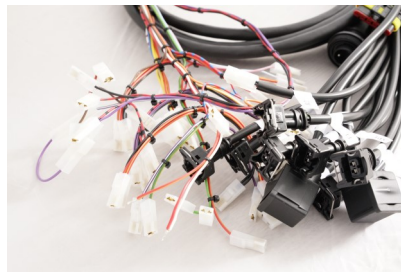

TEC→STOP

WIRING

The Tec-Stop wiring division is expanding rapidly - we have invested in machinery and tooling as well as expanding the workforce.

From one off single wire assemblies to high volume complex harnesses - whatever you need we can make.

No project is considered too small or too large. All looms are assembled by our experienced team in the manufacturing facility based within our Truckstop Worcester branch.

'Plug & Play' solutions for all areas of the automotive industry: Buses, Trucks, Agricultural Vehicles, Motorhomes, Recovery Vehicles etc.

Harnesses can be assembled in a variety of different finishes ranging from tape, pvc tube, conduit sleeving through to high wear resistance plastic braid.

From design to drawing to the finished product. Tec-Stop Wiring will provide the perfect quality wiring harness to suit your needs.

If you have any wiring projects on the horizon or are just interested in what we can offer please contact: andy@tec-stop.co.uk or call the Worcester branch on **01905 758600**.

All Prices Listed Subject To VAT - All Offers Available Until The End Of October Or While Stocks Last

TRUCKSTOP

GROUP

Web: www.truckstopgroup.co.uk
E-Mail: enquiries@truckstopgroup.co.uk

Birmingham Branch, Unit 14 Burhill Way Ind Est, Chelmsley Wood, Birmingham B37 6RF
Tel: 0121 647 3790

Redditch Branch, Unit 9 Brook Street, Lakeside, Redditch, Worcs. B98 8NG
Tel: 01527 68279

Worcester Branch, Unit 87a Blackpole West Trading Estate, Worcester, WR3 8TJ
Tel: 01905 758600