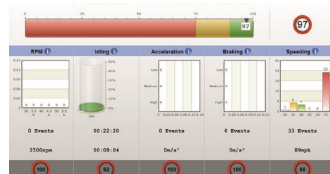

DRIVER BEHAVIOUR

- Monitor drivers to improve driving habits & driver safety
- Better driving helps reduce insurance premiums
- Lower fuel consumptions & carbon emissions
- Reduce vehicle wear and tear