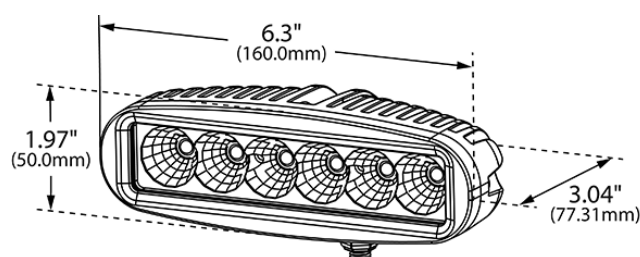

TECHNICAL SPECIFICATIONS

Material: Lens - Polycarbonate; Housing - Black Powder Coated, Die Cast Aluminium

Bracket - Stainless Steel

Finish: Black Powder Coated

Raw Lumens: 1400

Voltage Amp: 9 - 32 Volts

New Products...