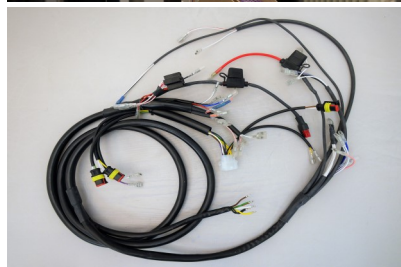

TEC→STOP

WIRING

The Tec-Stop wiring division is expanding rapidly - we have invested in machinery and tooling as well as expanding the workforce.

From one off single wire assemblies to high volume complex harnesses - whatever you need we can make.

No project is considered too small or too large. All looms are assembled by our experienced team in the manufacturing facility based within our Truckstop Worcester branch.

'Plug & Play' solutions for all areas of the automotive industry: Buses, Trucks, Agricultural Vehicles, Motorhomes, Recovery Vehicles etc.

Harnesses can be assembled in a variety of different finishes ranging from tape, pvc tube, conduit sleeving through to high wear resistance plastic braid.

From design to drawing to the finished product. Tec-Stop Wiring will provide the perfect quality wiring harness to suit your needs.

If you have any wiring projects on the horizon or are just interested in what we can offer please contact: andy@tec-stop.co.uk or call the Worcester branch on **01905 758600**.

All Prices Listed Subject To VAT - All Offers Available Until The End Of October Or While Stocks Last

TRUCKSTOP

GROUP

Web: www.truckstopgroup.co.uk
E-Mail: enquiries@truckstopgroup.co.uk

Birmingham Branch, Unit 14 Burhill Way Ind Est, Chelmsley Wood, Birmingham B37 6RF
Tel: 0121 647 3790

Redditch Branch, Unit 9 Brook Street, Lakeside, Redditch, Worcs. B98 8NG
Tel: 01527 68279

Worcester Branch, Unit 87a Blackpole West Trading Estate, Worcester, WR3 8TJ
Tel: 01905 758600