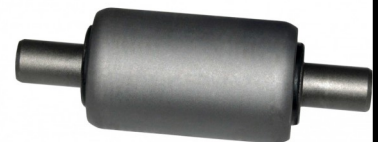

T0424A
Spring Pad, DAF
DAF Ref: **1656439, 1628826**

T0425A
Spring Pad, DAF
DAF Ref: **1628828, 1656440**

T0484A
Stabiliser Bush, DAF
DAF Ref: **1401850**

T0503A
Spring Pad, DAF
DAF Ref: **0361477, 0361478, 1676777**