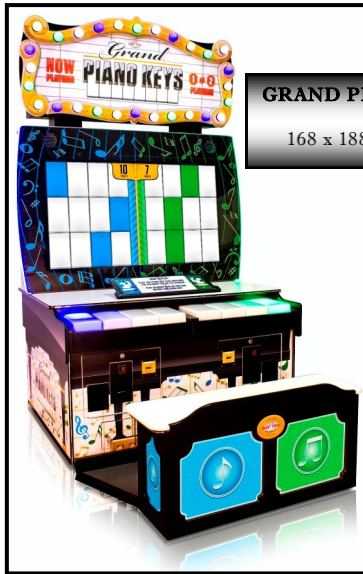

TICKET CIRCUS 6ply
180 x 188 x 230 (h)

TOWER OF TICKETS RELOAD
140 x 140 x 216 (h)

WIZARD OF OZ 6ply
180 x 188 x 230 (h)

WIZARD OF OZ 3ply
180 x 135 x 230 (h)

TICKET REDEMPTION 2017

Quick Coin & Novelties

NB: PER INSERIMENTO GETTONIERA ELETTRONICA + € 100

QUIK DROP

100 x 120 x 280 (h) min
100 x 120 x 320 (h) max

POP THE LOCK

113 x 113 x 246 (h)

JERSEY WHEELS

122 x 130 x 318 (h)

LAUNCH CODE

102 x 105 x 325 (h)

GRAND PIANO KEYS

168 x 188 x 282 (h)

CHAOS

142 x 168 x 260 (h)

FISHBOWL FRENZY

108 x 145 x 338 (h)

MONSTER DROP 2ply

170 x 102 x 236 (h)