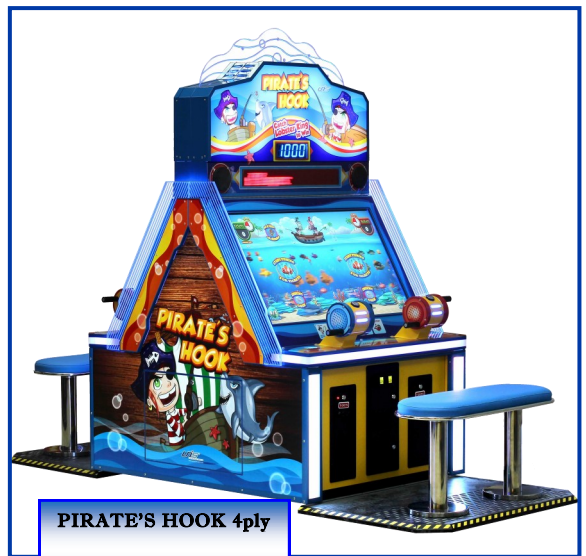

114 x 257 x 272 (h)

SPEED DEMON

64 x 110 x 175 (h)

WONDER LAND

73 x 105 x 197 (h)

WONDER WHEEL

64 x 110 x 140 (h)

Giochi vari / Various games

STARBALL piccolo
94 x 191 x 179 (h)

BLASTER
90 x 107 x 285 (h)

PIRATE'S HOOK 4ply
108 x 263 x 206 (h)

OCEAN PEARLS
152 x 142 x 287 (h)

SHUFFLEBOARD
365 x 91 x 76(h)

PIRATE'S HOOK 2ply
115 x 110 x 225 (h)

SQUIRT-A-GATOR
100 x 193 x 239 (h)