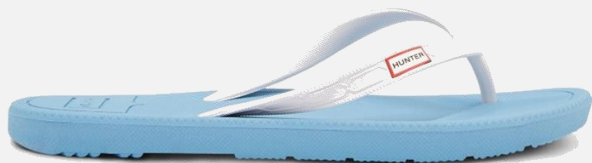

SOFT AND LIGHTWEIGHT FOOTBED FOR COMFORT AND BREATHABILITY UNDERFOOT

ORIGINAL

Original Flip Flop

WFD1058EVA

COLOUR

BLK Black

NVY Navy

WHT White

BLO Blossom

FSE Fennel Seed

FMW Forget Me Not/White