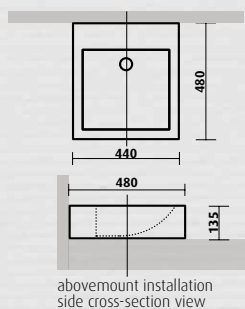

Kyra / SBC-010

Square above counter basin
(or wall basin)

This square design basin has a minimalist architectural feel and features a platform for optional tapware. Note: Back of basin is unglazed.

- 440W x 480D x 135H mm
- white vitreous china, gloss finish
- 0, 1 or 3 tapholes
- overflow, 40 mm waste