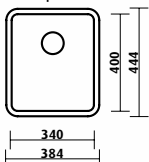

Kubic / SKS-KU340

- single bowl
- 344 x 444 mm overall
- 200 mm deep

Accessories available

1 2 3 4 5 6 7 8

depth 200 | surround 22