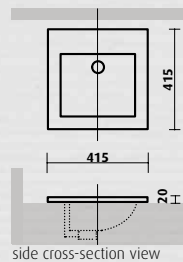

Kyra / SBC-208

Square above counter basin / inset

This contemporary basin has clean square lines and generous bowl capacity. The rim sits above the benchtop with most of the basin underneath. The wide rim enables this inset basin to be used with a variety of benchtop materials.

- 415W x 415D x 20H mm
- white vitreous china, gloss finish
- 0, 1 or 3 tapholes
- overflow, 40 mm waste