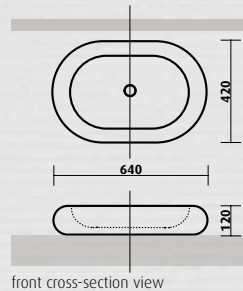

front cross-section view