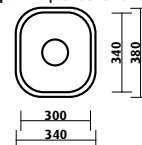

Acero / SKS-204

- 340 x 380 mm overall
- 170 mm deep
- single bowl, undermount

Accessories available

6 7 8

depth 170 | surround 20