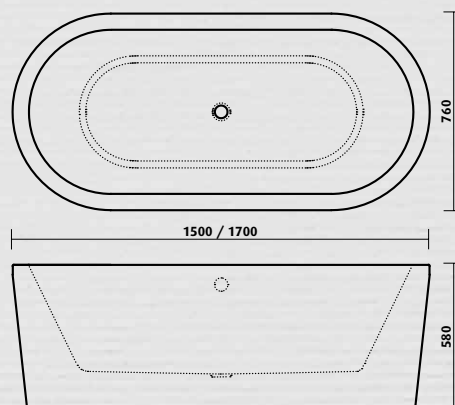

Paxi / SBT-100

Freestanding Bath / 2 sizes

This beautiful super-ellipse design bath has smooth contours, creating a timeless feature for any bathroom. The Paxi bath is available in two sizes, including a compact size ideal for smaller spaces.

- 1500L or 1700L x 760W x 580H mm
- white sanitary grade acrylic
- seamless design
- high gloss finish
- excellent heat retention properties
- adjustable support feet
- fits 40mm waste
- optional overflow

Order codes:	1500mm long	1700mm long
No overflow	SBT-100-15	SBT-100-17
Overflow hole	SBT-100-15-H	SBT-100-17-H
Overflow	SBT-100-15-OF	SBT-100-17-OF