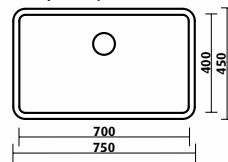

Kubic / SKS-KU700

- single bowl
- 750 x 450 mm overall
- 200 mm deep

Accessories available

1 2 3 4 5 6 7 8

depth 200 | surround 25