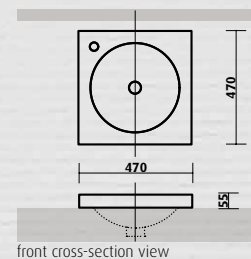

Arko / SBC-207

Square low profile above counter basin / inset

This minimalist contemporary basin complements both square and round design themes. The low above counter profile gives an understated look with full bowl capacity. The wide rim enables this inset basin to be used with a variety of benchtop materials.

- 470 x 470 x 55H mm
- white vitreous china, gloss finish
- 1 taphole
- no overflow, 32 mm waste