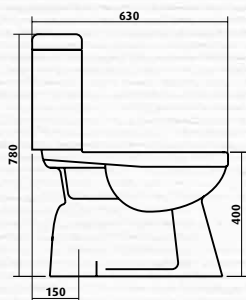

Mero / ST0-01

CLOSE COUPLED
Ceramic Toilet Suite

- soft closing seat
- cistern + pan white vitreous china
- 400W x 630D x 780H mm
- S-trap
- 150 setout
- right or left bottom entry plumbing

WELS 4 star rating

- 4.5/3 litre water saving flush