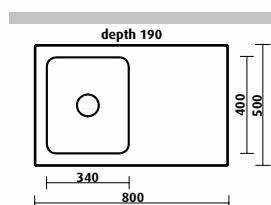

Kubic Above-mount / Stylish and Functional.

The simplicity, square lines and sleek satin finish of the Kubic series create a soft architectural aesthetic to complement contemporary and classic design influences.

- smooth square lines and sleek satin finish
- 0.8mm thick premium 304 grade stainless steel
- deep, large capacity bowls
- easy to clean rounded corners
- sound deadening
- designer basket wastes

A stylish and practical sink for your kitchen, pantry or alfresco space.

Kubic / SKS-KA100

- 800 x 500 mm overall
- 190 mm deep
- 1 bowl + 1 drainer right or left
- tapholes: 0, 1LD, 1RD

Accessories available

1 2 3 4 5 6 7 8

Kubic / SKS-KA150

- 1000 x 500 mm overall
- 190 mm deep
- 1+½ bowls + 1 drainer right or left
- tapholes: 0, 1LD, 1RD

Accessories available

1 2 3 4 5 6 7 8

Kubic / SKS-KA175

- 1120 x 500 mm overall
- 190 mm deep
- 1+¾ bowls + 1 drainer right or left
- tapholes: 0, 1LD, 1RD

Accessories available

1 2 3 4 5 6 7 8

Kubic / SKS-KA200

- 1200 x 500 mm overall
- 190 mm deep
- 2 bowls + 1 drainer right or left
- tapholes: 0, 1LD, 1RD

Accessories available

1 2 3 4 5 6 7 8