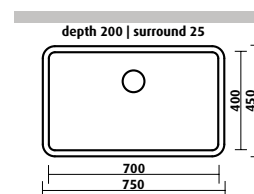

Kubic / SKS-KU700

- undermount or above-mount
- 55 litre capacity
- 750 x 450 mm overall
- 200 mm deep