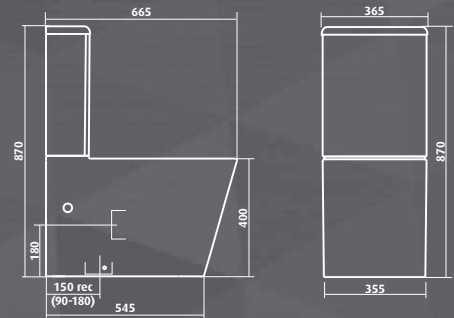

WELS 4 star rating

- 4.5/3 litre water saving flush

Saria / STO-14 NEW

WALL FACED
Ceramic Toilet Suite

- wall faced – sits flat against wall
- quick release pull-off seat with stainless steel pins
- soft closing seat
- cistern + pan white vitreous china
- 375W x 660D x 840H mm
- suitable for S or P trap
- 120-160 setout, 140 recommended
- right or left bottom entry plumbing
- back entry option available