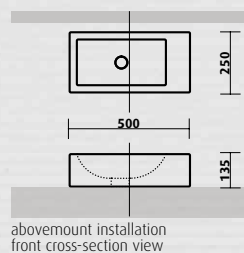

Plati / SBC-514

Rectangular above counter basin
(or wall basin)

The square lines of this compact basin are perfect for narrow benchtops to create a modern architectural look.

- 500Wx250Dx135Hmm
- white vitreous china, gloss finish
- 0 or 1 taphole
- no overflow, 32 mm waste