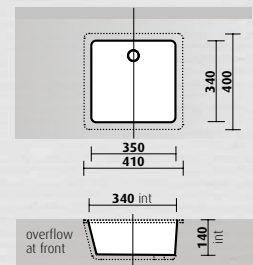

- internal size 490W x 295D x 140H mm
- overall size 550W x 350D x 190H mm
- white vitreous china, gloss finish
- no taphole
- overflow at front, 32 mm waste

side cross-section view
(internal size dimensions)

- internal size 350Wx340Dx140Hmm
- overall size 410Wx400Dx190Hmm
- white vitreous china, gloss finish
- no taphole
- overflow at front, 32 mm waste

side cross-section view
(internal size dimensions)

Undermount Basins / Minimalist Style.