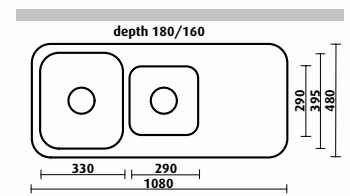

Accessories available

6 7 8 9

Acero / SKS-010

- 1080 x 480 mm overall
- 180 + 160 mm deep
- 1+¾ bowls + 1 drainer right or left
- tapholes: 0, 1LD, 1RD

Accessories available

6 7 8 9

Acero Series

Acero / SKS-002