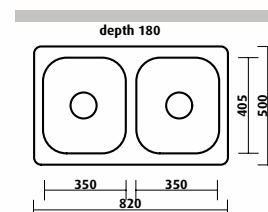

Acero / SKS-005

- 820 x 500 mm overall
- 180 mm deep
- 2 bowls
- tapholes: 0 or 1

Accessories available

6 7 8 10