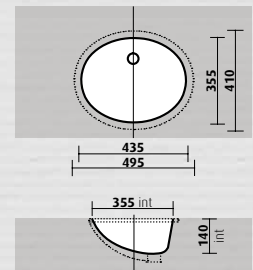

- internal size 490W x 295D x 140H mm
- overall size 550W x 350D x 190H mm
- white vitreous china, gloss finish
- no taphole
- overflow at front, 32 mm waste

side cross-section view
(internal size dimensions)

OVAL

Chios / SBC-203B

Classic oval under counter basin

This classic oval undermount basin offers generous bowl capacity. The minimalist style of undermount basins allows your benchtop to feature.

- internal size 435W x 355D x 140H mm
- overall size 495W x 410D x 190H mm
- white vitreous china, gloss finish
- no taphole
- overflow at front, 32 mm waste

- internal size 350Wx340Dx140Hmm
- overall size 410Wx400Dx190Hmm
- white vitreous china, gloss finish
- no taphole
- overflow at front, 32 mm waste

side cross-section view
(internal size dimensions)

Undermount Basins / Minimalist Style.