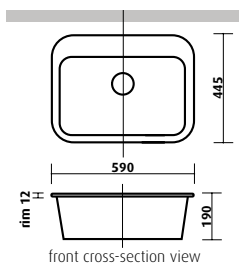

**SLEEK
LAUNDRY
STYLE**

Eva / Ceramic Style.

Bring a sleek new aesthetic to your laundry with a versatile and super-smooth, fresh white ceramic sink.

Eva ceramic sinks have a Seima NanoGlaze™ surface which is extremely smooth and glass-like, dramatically reducing the ability of grime and bacteria to cling to the surface. Seima NanoGlaze™ also contains antibacterial elements baked into the glaze to actively resist bacteria. This makes cleaning easier and the sink has a beautiful sheen.

- white vitreous china, gloss finish
- hygienic Seima NanoGlaze™ surface
- 45 litre and 23 litre sizes
- stainless steel designer basket waste

An attractive and versatile sink for your laundry space. Easily doubles as a wash basin for guests and great to use as a baby bath.

Eva 23 litre / SBC-600

- 590W x 445D mm
- 23 litre capacity
- white vitreous china, gloss finish
- Seima NanoGlaze™ surface
- 0 or 1 taphole
- no overflow