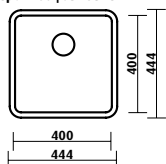

Kubic / SKS-KU400

- undermount or abovement
- 32 litre capacity
- 444 x 444 mm overall
- 200 mm deep

depth 200 | surround 22