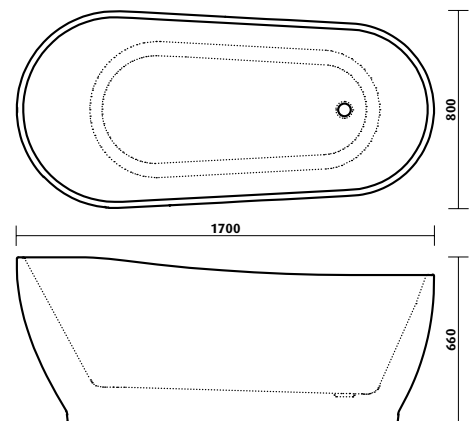

- 1700L x 800W x 675H mm
- white sanitary grade acrylic
- seamless design
- high gloss finish
- excellent heat retention properties
- adjustable support feet
- fits 40mm waste
- built-in overflow, polished stainless steel slit overflow included as standard