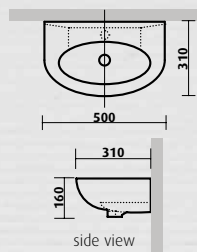

Fotia / SBC-513

Compact classic wall basin

This compact classic style wall basin is designed for areas where space is limited.

- 500W x 310D x 160H mm
- white vitreous china, gloss finish
- 0 or 1 taphole
- overflow, 32 mm waste