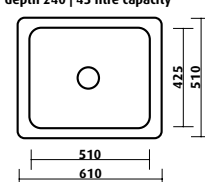

Acero 45 litre / SKS-007

- abovement
- 45 litre capacity
- 610 x 510 mm overall
- 240 mm deep
- includes bypass kit
- 0, 1 or 2 tapholes
- overflow version: SKS-45LO

depth 240 | 45 litre capacity