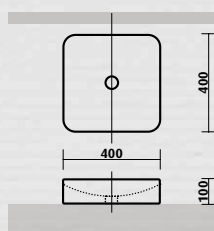

Kyra / SBC-025K NEW

Square above counter basin

Elegant and distinctive, the softened geometrics and fine features of this square basin will add a refined, timeless aesthetic to a bathroom space.

- 400W x 400D x 100H mm
- vitreous china, matte black finish
- also available in white vitreous china, gloss finish
- no taphole, no overflow, 40 mm waste