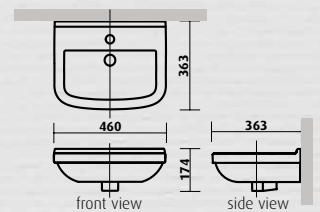

Plati / SBC-516

Classic D-shape wall basin

The classic styling and squared curves of this D-shape basin complement a wide range of contemporary bathroom styles.

- 460W x 363D x 174H mm
- white vitreous china, gloss finish
- 1 taphole
- overflow, 32 mm waste