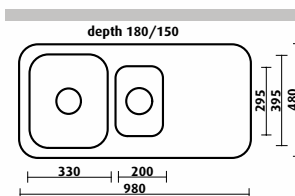

Acero / SKS-009

- 980 x 480 mm overall
- 180 + 150 mm deep
- 1+½ bowls + 1 drainer right or left
- tapholes: 0, 1LD, 1RD

Accessories available

6 7 8 9