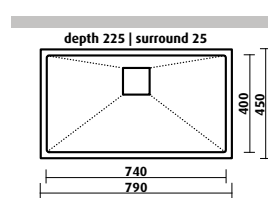

Tetra Pro / SKS-T790

- single bowl, large
- 790 x 450 mm overall
- 225 mm deep

Accessories available

1 2 3 4 5 6 7 8