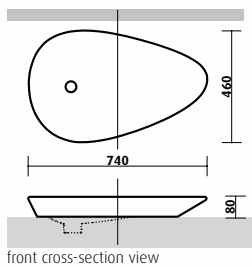

- 600W x 400D x 100H mm
- vitreous china, matte black finish
- also available in white vitreous china, gloss finish
- no taphole, no overflow, 40 mm waste

ALSO
AVAILABLE
IN GLOSS
WHITE

ALSO
AVAILABLE
IN GLOSS
WHITE