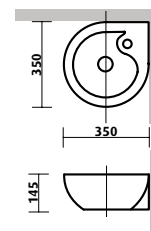

Safon / SBC-518

Round wall basin | suitable for corners

This curvaceous and cute corner basin offers a practical and stylish solution for spaces requiring a compact corner basin. The basin also looks great on a straight wall.

- 350W x 350D x 145H mm
- white vitreous china, gloss finish
- 1 taphole
- overflow, 32 mm waste