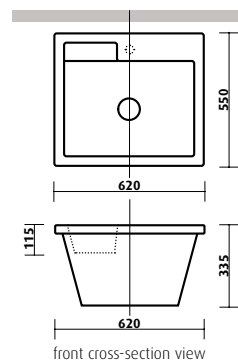

Eva 45 litre / SBC-620

- 620W x 550D mm
- 45 litre capacity
- white vitreous china, gloss finish
- recessed soap deck
- Seima NanoGlaze™ surface
- 0 or 1 taphole
- no overflow