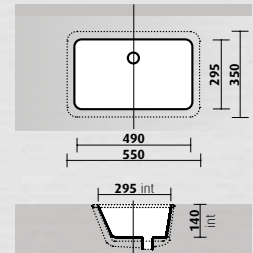

- 600W x 400D x 100H mm
- white vitreous china, gloss finish
- also available in matte black ceramic
- no taphole, no overflow, 40 mm waste

Undermount

RECTANGLE

Plati / SBC-204B

Rectangular undermount basin

- internal size 490W x 295D x 140H mm
- overall size 550W x 350D x 190H mm
- white vitreous china, gloss finish
- no taphole
- overflow at front, 32 mm waste

side cross-section view
(internal size dimensions)