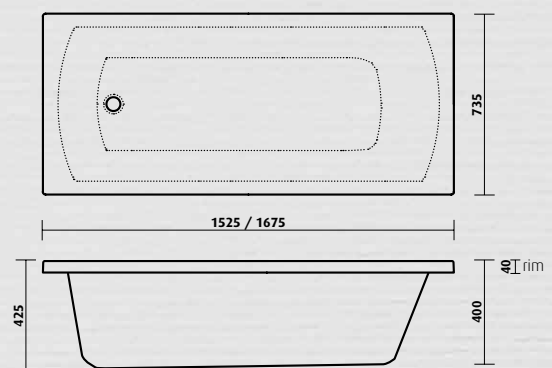

Inset Baths

Select Series Baths / Simplicity.

The streamlined design and smooth, clean lines of the Select Series baths will complement any contemporary or classic bathroom space. It is available in two sizes, including a compact size for smaller spaces.

- symmetrical design with smooth, clean lines
- white sanitary grade acrylic
- high gloss finish, easy to clean
- excellent heat retention properties
- full tile flange, suitable for built-in or island installation
- solid base support, full resin reinforced
- fits 40 mm waste
- optional overflow

Select / SBT-011525 and SBT-011675

Inset Bath / 2 sizes

- 1525L / 1675L x 735W x 425D mm
- capacity 230 / 260 litres
- white sanitary grade acrylic
- high gloss finish
- excellent heat retention properties
- solid base support, full resin reinforced
- full tile flange
- suitable for built-in or island installation
- fits 40mm waste
- optional overflow

Order codes:

SBT-011525 // SBT-011525-OF overflow version
SBT-011675 // SBT-011675-OF overflow version