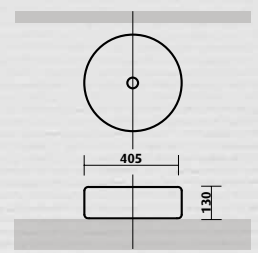

Nimos / SBC-012

Round above counter basin

The straight sides and broad flat base of this classic contemporary basin provide large capacity with a relatively low above counter profile.

- 405 diameter x 130H mm
- white vitreous china, gloss finish
- no taphole
- overflow, 32 mm waste