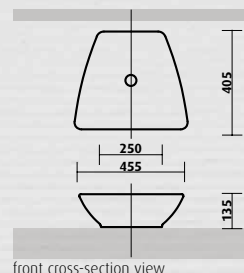

Liadi / SBC-020

Funky trapezoid above counter basin

This distinctive basin has soft lines to complement any contemporary bathroom space. The basin can be positioned with the long side at the benchtop front or rear.

- 455W x 400D x 135H mm
- white vitreous china, gloss finish
- no taphole
- no overflow, 32 mm waste