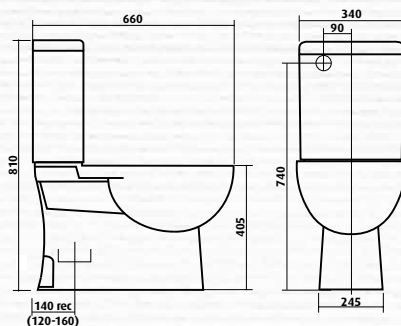

Select / ST0-07

CLOSE COUPLED
Ceramic Toilet Suite

- soft closing seat
- cistern + pan white vitreous china
- 355W x 660D x 810H mm
- S-trap
- 120-160 setout, 140 recommended
- right or left bottom entry plumbing
- back entry option available

WELS 4 star rating

- 4.5/3 litre water saving flush