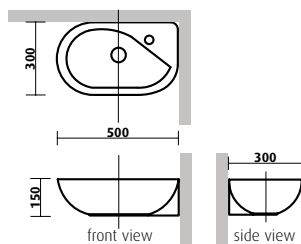

Safon / SBC-517

Super-ellipse wall basin | suitable for corners

Curvaceous and cute from all angles, this stylish wall basin offers a practical solution for spaces requiring a compact corner basin. The basin also looks great on a straight wall.

- 500W x 300D x 170H mm
- white vitreous china, gloss finish
- 1 taphole
- overflow, 32 mm waste