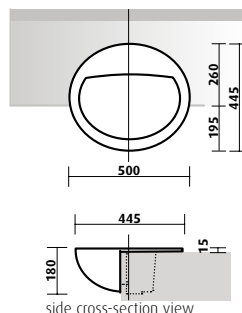

Chios / SBC-205

Classic oval semi-recessed basin

This classically styled semi-recessed basin offers generous bowl capacity and is ideal for narrow benchtops. The elegant design will complement a wide range of bathroom styles.

- 500W x 445D x 180H mm
- white vitreous china, gloss finish
- 0, 1 or 3 tapholes
- overflow, 32 mm waste