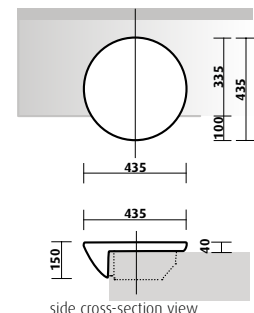

Ios / SBC-211

Round semi-recessed basin

This minimalist semi-recessed basin has a distinctive curved bowl. This basin is ideal for narrow benchtops and offers generous bowl capacity.

- 435 diameter x 150H mm
- white vitreous china, gloss finish
- no taphole
- overflow, 40 mm waste