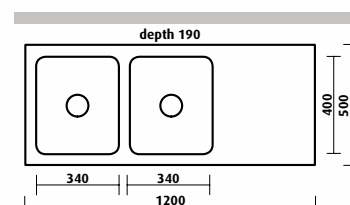

Kubic / SKS-KA200

- 1200 x 500 mm overall
- 190 mm deep
- 2 bowls + 1 drainer right or left
- tapholes: 0, 1LD, 1RD

Accessories available

1 2 3 4 5 6 7 8