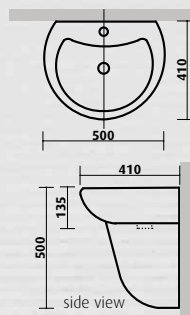

Fotia / SBC-515

Classic wall basin with optional shroud

This modern, practical basin maximises bowl capacity in a compact space. The optional ceramic shroud covers wall exit pipes. Or use a chrome bottle trap for a different look with exposed plumbing.

- 500W x 410D x 135H mm
- white vitreous china, gloss finish
- 1 or 3 tapholes
- overflow, 32 mm waste
- optional shroud (SBC-515-S)