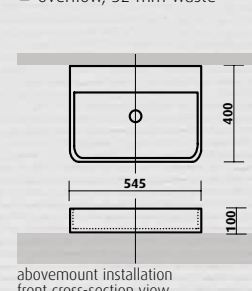

Plati / SBC-015

Rectangular above counter basin (or wall basin)

This stylish rectangular basin has fine features and a low above counter presence. Its softened square lines create a refined minimalist look. Note: Back of basin is unglazed.

- 545W x 400D x 100H mm
- white vitreous china, gloss finish
- 0, 1 or 3 tapholes
- overflow, 32 mm waste