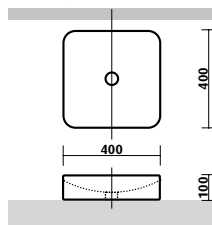

Kyra / SBC-025 NEW

Square above counter basin

Elegant and distinctive, the softened geometrics and fine features of this square basin will add a refined, timeless aesthetic to a bathroom space. Also available with a sleek matte black finish.

- 400W x 400D x 100H mm
- white vitreous china, gloss finish
- also available in matte black ceramic
- no taphole, no overflow, 40 mm waste