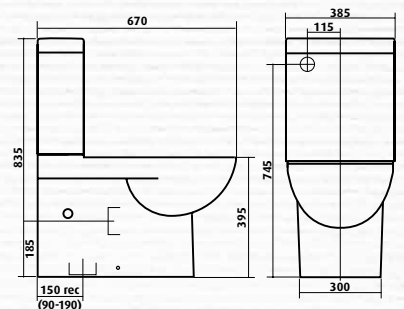

Note: Limni is pictured with slimline soft closing seat (available as an upgrade option)