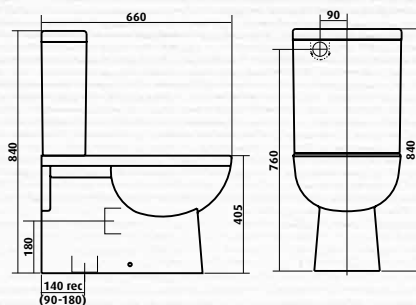

WELS 4 star rating

- 4.5/3 litre water saving flush

Limni / STO-15

WALL FACED
Ceramic Toilet Suite

- wall faced – sits flat against wall
- quick release pull-off seat with stainless steel pins
- soft closing seat
- slimline seat upgrade option
- cistern + pan white vitreous china
- 385W x 670D x 835H mm
- suitable for S or P trap
- 90-190 setout, 150 recommended
- right or left bottom entry plumbing
- back entry option available

WELS 4 star rating

- 4.5/3 litre water saving flush