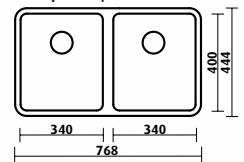

Kubic / SKS-KU768

- two bowls, 44mm divider
- 768 x 444 mm overall
- 200 mm deep

Accessories available

1 2 3 4 5 6 7 8

depth 200 | surround 22