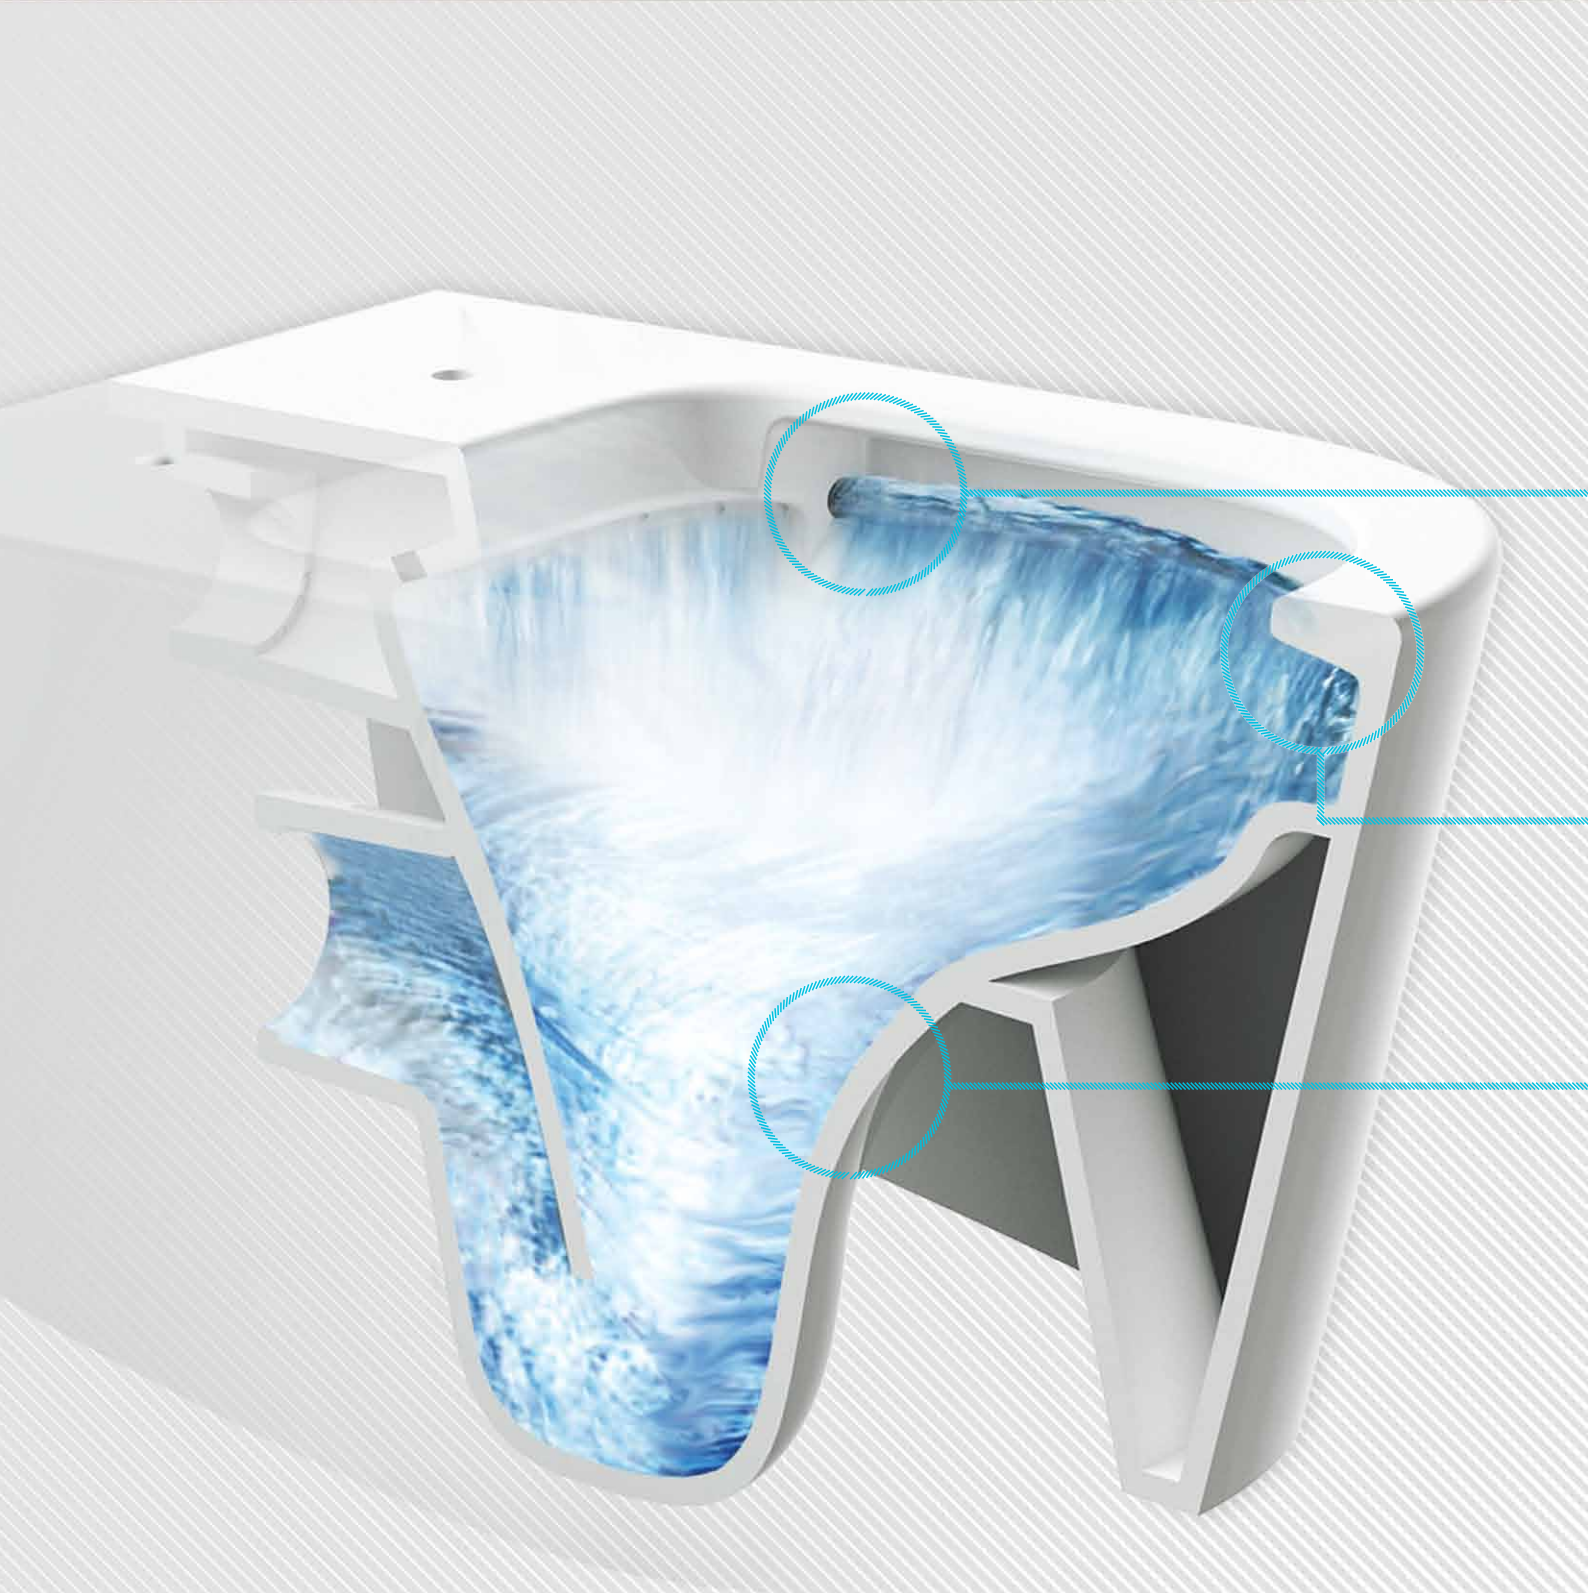

- 500W x 300D x 170H mm
- white vitreous china, gloss finish
- 1 taphole
- overflow, 32 mm waste

Safon / SBC-518

Round wall basin | suitable for corners

This curvaceous and cute corner basin offers a practical and stylish solution for spaces requiring a compact corner basin. The basin also looks great on a straight wall.

- 350W x 350D x 145H mm
- white vitreous china, gloss finish
- 1 taphole
- overflow, 32 mm waste

Toilet Suites

Introducing **Seima Rimless™** Clean Flush

Seima is proud to introduce Seima Rimless™ – a world class innovation in toilet performance. We've removed the flushing edge, re-engineered the flushing process and wrapped the whole thing in Seima NanoGlaze™. The result is the Seima Rimless™ toilet, the most efficient, hygienic and easy-to-clean toilet available.

Powerful clean flush action

The more powerful flush washes the complete pan.

The flushing action is fast and efficient. Waste is propelled away in a single flush.

Even with the water-saving half-flush volume of only 3 litres, waste is flushed away efficiently.