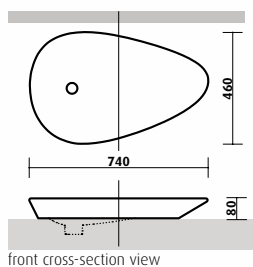

- 545W x 400D x 100H mm
- white vitreous china, gloss finish
- 0, 1 or 3 tapholes
- overflow, 32 mm waste

abovemount installation front cross-section view

**ORGANIC
SCULPTURAL
FORM**

ALSO
AVAILABLE
IN MATTE
BLACK