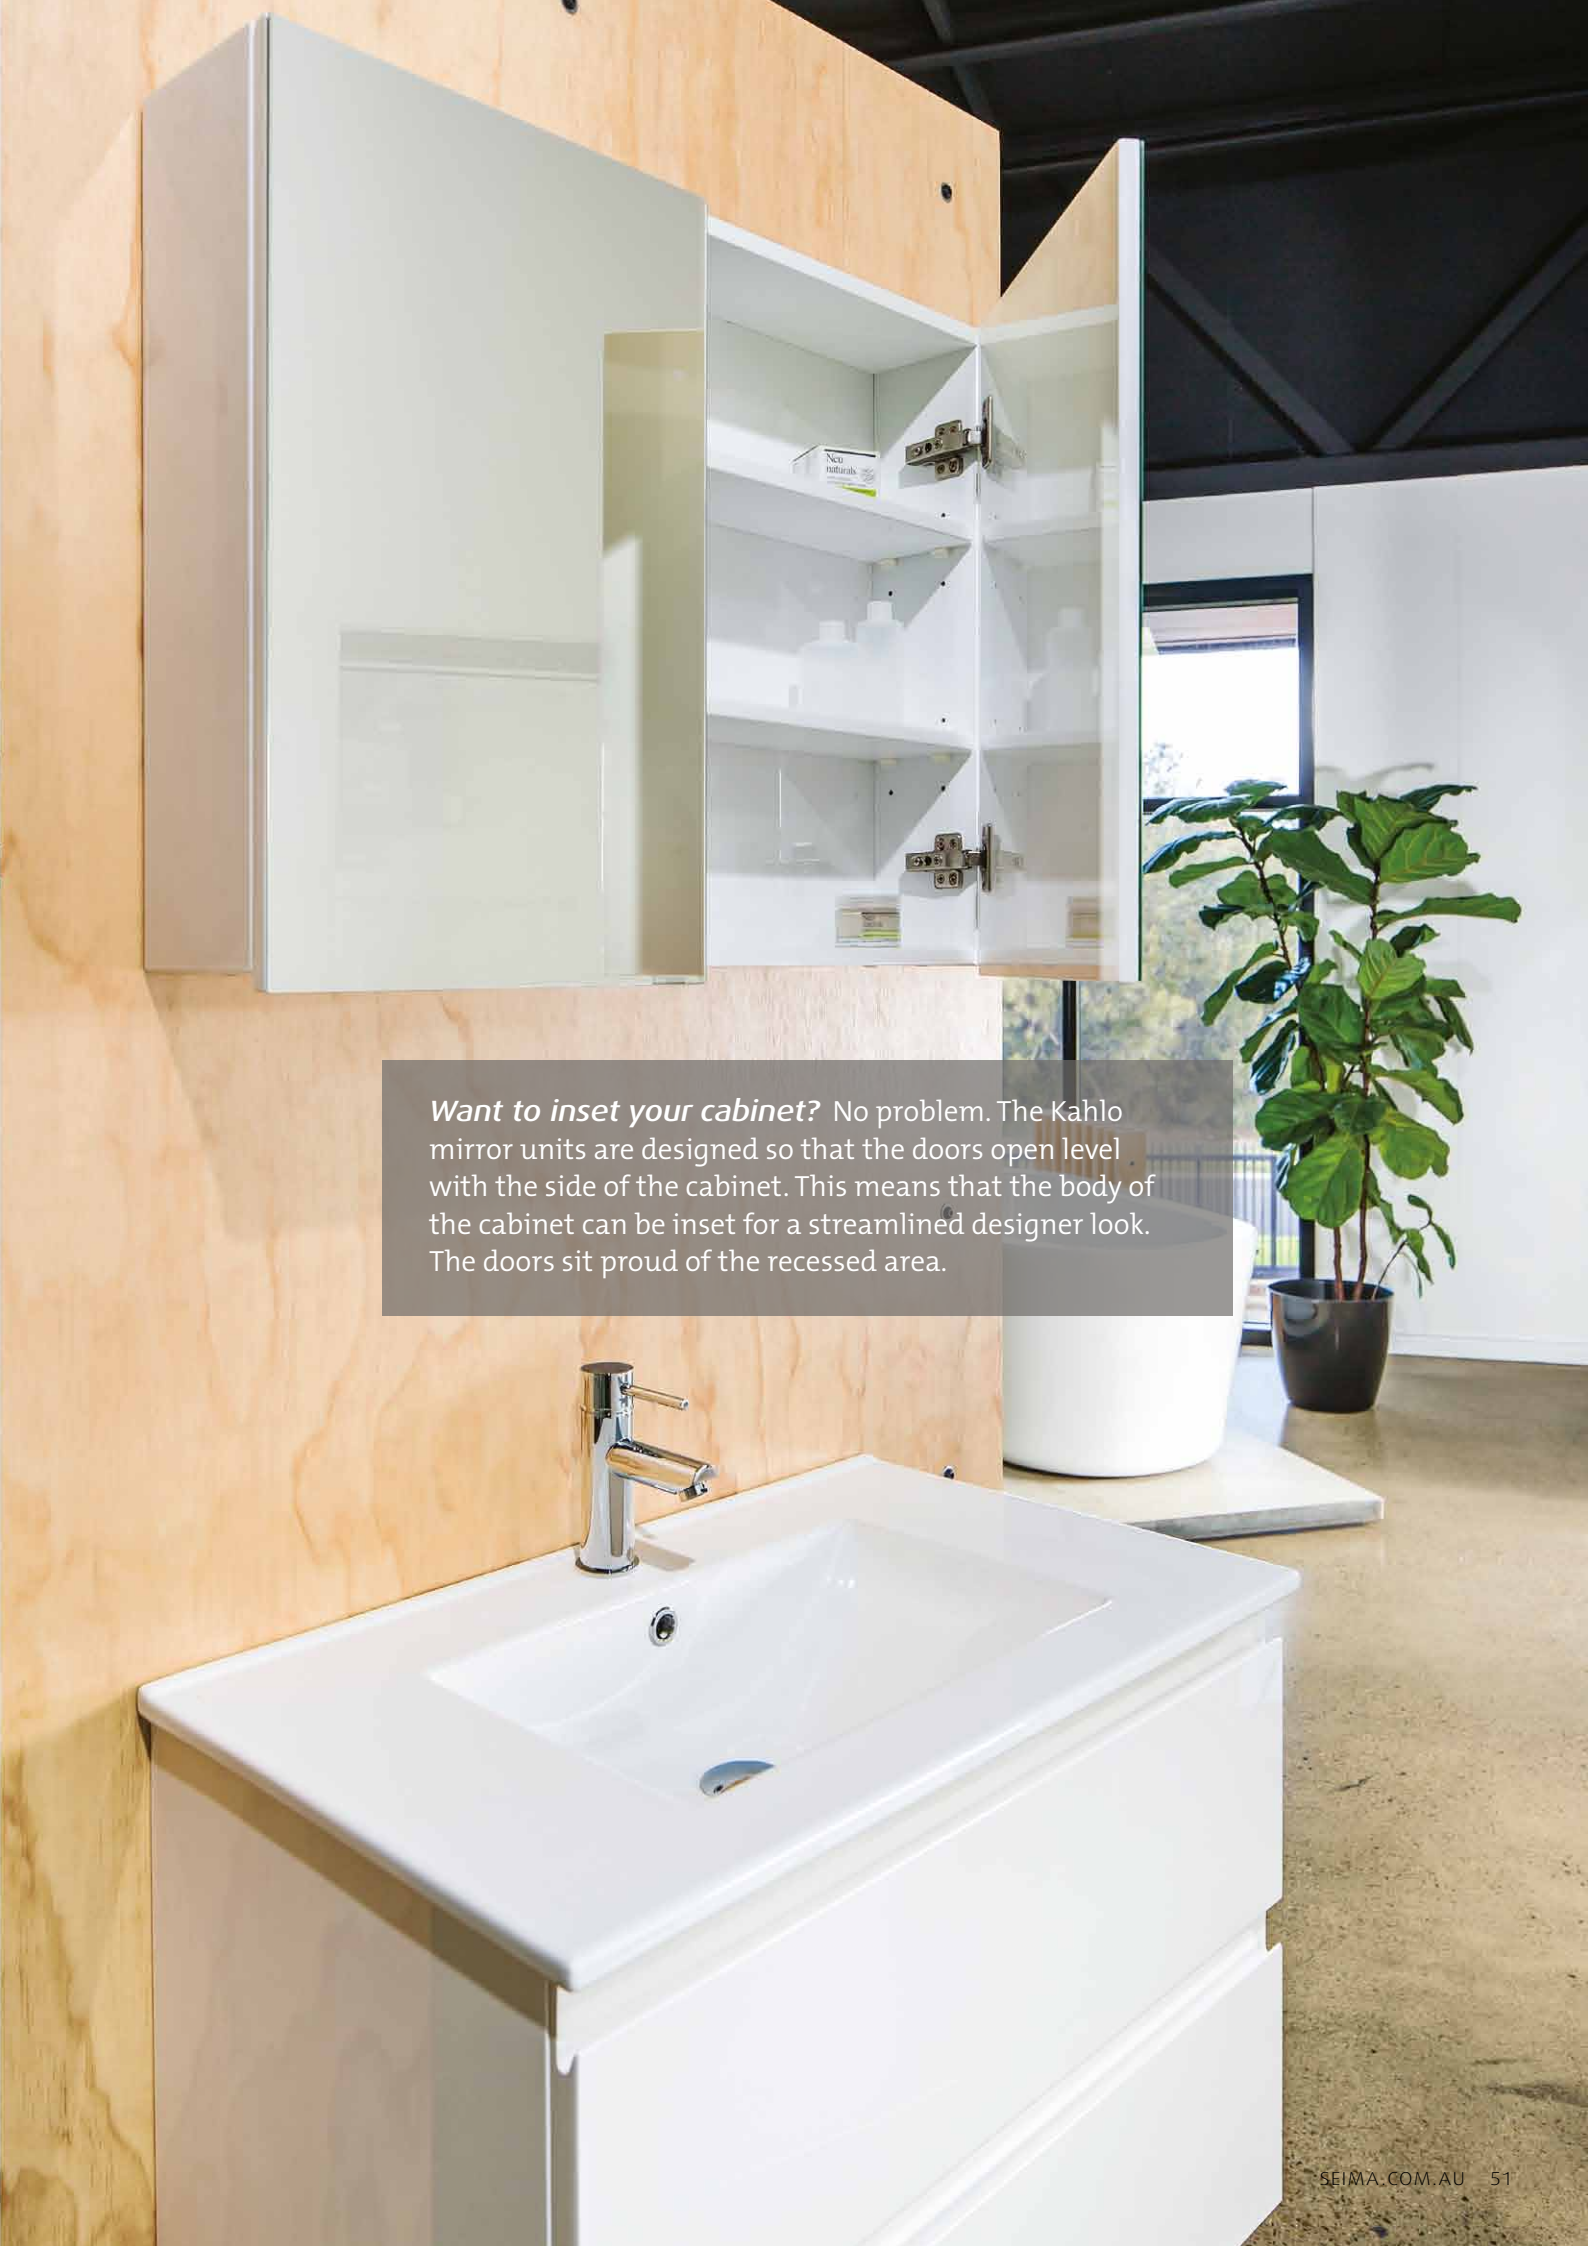

Order Code:
Glass Shelves

SSU-300G
SSU-600G
SSU-750G
SSU-900G
SSU-1200G

Want to inset your cabinet? No problem. The Kahlo mirror units are designed so that the doors open level with the side of the cabinet. This means that the body of the cabinet can be inset for a streamlined designer look. The doors sit proud of the recessed area.