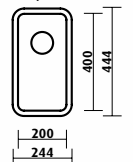

8
Drainer Basket
■ chrome finish
Order: SKA-014

Kubic / SKS-KU200

- half bowl
- 244 x 444 mm overall
- 180 mm deep

Accessories available

2 3 6 7 8

depth 180 | surround 22

Kubic / Sleek Architectural Style.

The simplicity, square lines and sleek satin finish of the Kubic series create a soft architectural aesthetic that will complement minimalist and contemporary design influences. Superior edge finish means that Kubic sinks are suitable for abovement or undermount installation.