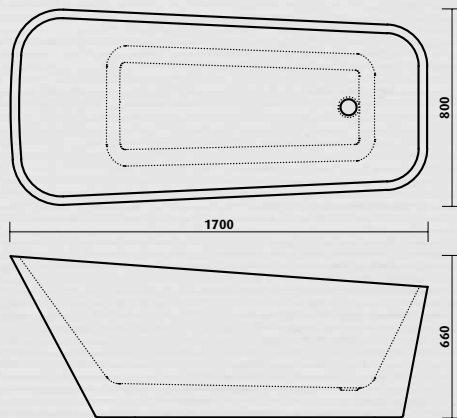

Freestanding Baths

Plati / SBT-115 NEW

Freestanding Bath / Built-in Overflow

The linear, geometric shapes and soft rounded corners of the Plati bath combine to create a stunning piece of bathroom furniture that is perfect for a luxurious bath experience.

- 1700L x 800W x 660H mm
- white sanitary grade acrylic
- seamless design
- high gloss finish
- excellent heat retention properties
- adjustable support feet
- fits 40mm waste
- built-in overflow, polished stainless steel slit overflow included as standard

**BUILT-IN
OVERFLOW**

Paxi / SBT-100

Freestanding Bath / 2 sizes

This beautiful super-ellipse design bath has smooth contours, creating a timeless feature for any bathroom. The Paxi bath is available in two sizes, including a compact size ideal for smaller spaces.

- 1500L or 1700L x 760W x 580H mm
- white sanitary grade acrylic
- seamless design
- high gloss finish
- excellent heat retention properties
- adjustable support feet
- fits 40mm waste
- optional overflow

Order codes:	1500mm long	1700mm long
No overflow	SBT-100-15	SBT-100-17
Overflow hole	SBT-100-15-H	SBT-100-17-H
Overflow	SBT-100-15-OF	SBT-100-17-OF