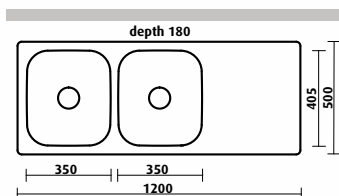

SKS-010

SKS-009

SKS-004

SKS-008

Acero / SKS-004

- 1200 x 500 mm overall
- 180 mm deep
- 2 bowls + 1 drainer right or left
- tapholes: 0, 1LD, 1RD

Accessories available

6 7 8 9