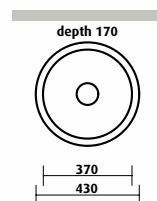

Acero / SKS-003

- abovement, can undermount
- Ø430 mm overall
- 180 mm deep
- single round bowl

Accessories available

6 7 8 11