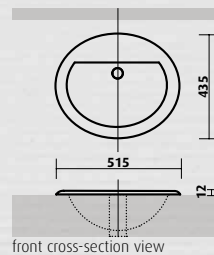

Chios / SBC-201

Classic oval inset basin

This classic oval inset basin has generous capacity, with the rim sitting on the benchtop and most of the basin sitting under the bench. This contemporary style of basin suits a wide variety of standard benchtops.

- 515W x 435D x 12H mm
- white vitreous china, gloss finish
- 1 or 3 tapholes
- overflow, 32 mm waste