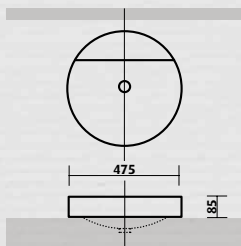

Abovemount

Nimos / SBC-002

Round above counter basin / inset

This stylish round inset basin with built-in tap platform is a classic contemporary design with a distinctive curved bowl.

- 475 diameter x 85H mm
- white vitreous china, gloss finish
- 1 or 3 tapholes
- overflow, 40 mm waste

Kyra / SBC-208

Square above counter basin / inset

This contemporary basin has clean square lines and generous bowl capacity. The rim sits above the benchtop with most of the basin underneath. The wide rim enables this inset basin to be used with a variety of benchtop materials.

- 415W x 415D x 20H mm
- white vitreous china, gloss finish
- 0, 1 or 3 tapholes
- overflow, 40 mm waste

Chios / SBC-201

Classic oval inset basin

This classic oval inset basin has generous capacity, with the rim sitting on the benchtop and most of the basin sitting under the bench. This contemporary style of basin suits a wide variety of standard benchtops.

- 515W x 435D x 12H mm
- white vitreous china, gloss finish
- 1 or 3 tapholes
- overflow, 32 mm waste

Ios / SBC-213

Classic round above counter basin / inset

This classic round inset basin has generous capacity, with only the rim sitting above benchtop level and most of the basin sitting under the bench. The rim enables this inset basin to be used with a variety of benchtop materials.

- 430 diameter x 15H mm
- white vitreous china, gloss finish
- no taphole
- overflow, 32mm waste