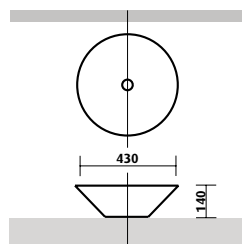

los / SBC-001

Round vessel above counter basin

This classic round basin has straight sides and sits above benchtop level, to create a distinctive contemporary bathroom centrepiece.

- 430 diameter x 140H mm
- white vitreous china, gloss finish
- no taphole
- no overflow, 40 mm waste