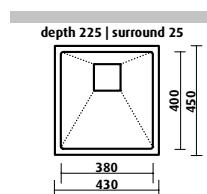

Tetra Pro / SKS-T430

- undermount or above-mount
- 33 litre capacity
- 430 x 450 mm overall
- 225 mm deep