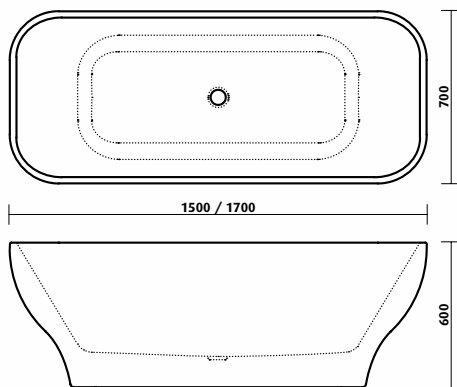

Liadi / SBT-112 NEW

Freestanding Bath / 2 sizes / Built-in Overflow

The smooth lines and contours of this elegant bath will add sleek style to any bathroom space. The Liadi bath is available in two sizes, including a compact size ideal for smaller spaces.

- 1500L or 1700L x 700W x 600H mm
- white sanitary grade acrylic
- seamless design
- high gloss finish
- excellent heat retention properties
- adjustable support feet
- fits 40mm waste
- built-in overflow, polished stainless steel slit overflow included as standard

Order codes:

1500mm long SBT-112-15

1700mm long SBT-112-17