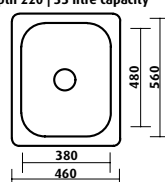

Acero 35 litre / SKS-006

- abovement
- 35 litre capacity
- 460 x 560 mm overall
- 220 mm deep
- includes bypass kit
- 0, 1 or 2 tapholes
- overflow version: SKS-35LO

depth 220 | 35 litre capacity