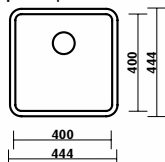

Kubic / SKS-KU400

- single bowl
- 444 x 444 mm overall
- 200 mm deep

Accessories available

1 2 3 4 5 6 7 8

depth 200 | surround 22