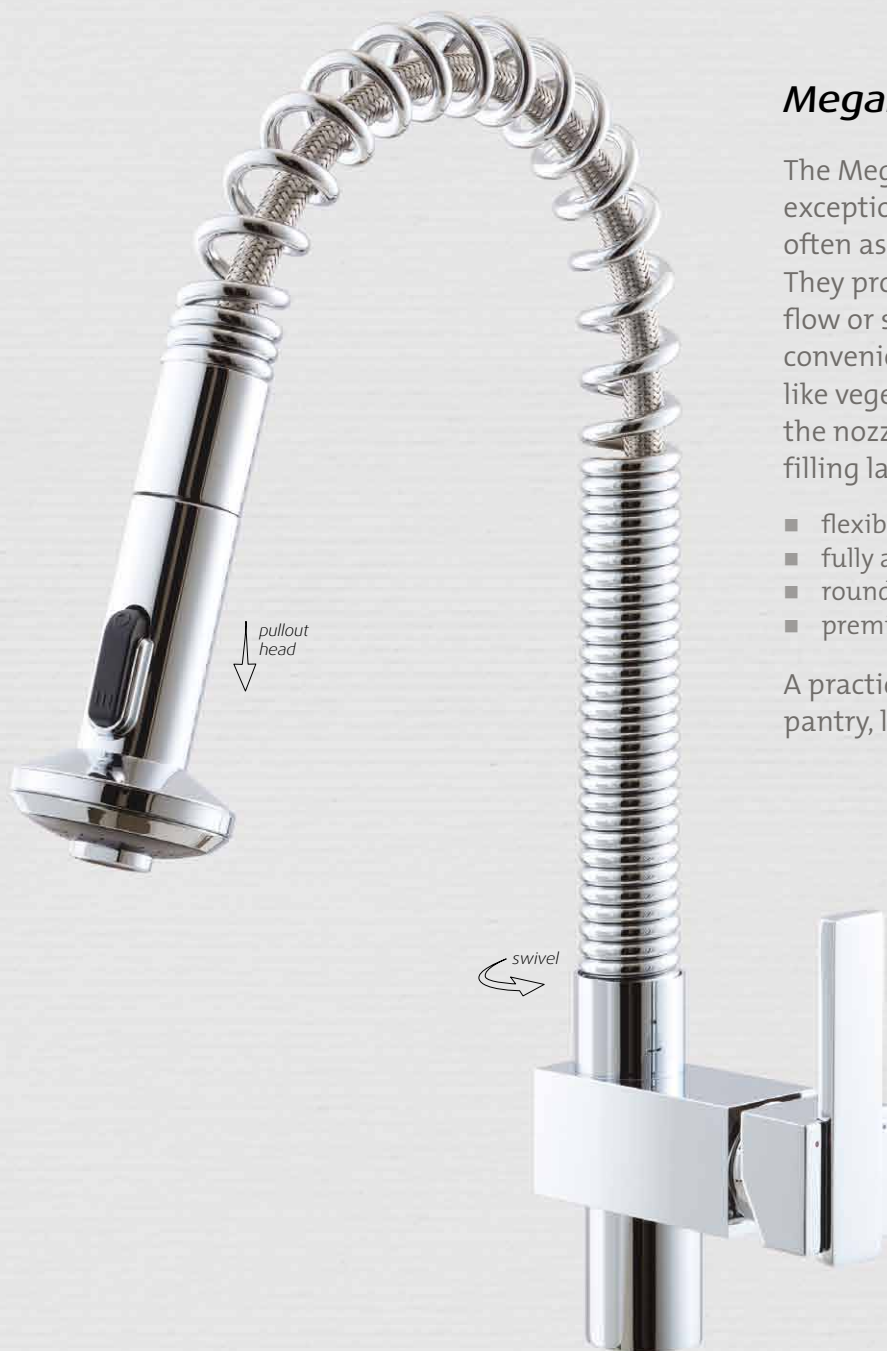

Megalo Series

Megalo / Get Professional.

The Megalo hand spray kitchen mixers are exceptionally useful and versatile sink tools, often associated with commercial kitchens. They provide a high level of control over water flow or spray. The spray option is extremely convenient and flexible for rinsing items like vegetables and plates. You can extend the nozzle beyond the sink area — great for filling large pots and vases, for example.

- flexible hand shower
- fully adjustable spray option
- round and square designs
- premier quality, chrome finish

A practical and versatile tool for your kitchen, pantry, laundry or alfresco space.

Megalo / SMT-20K

Professional Hand Spray Mixer with Pullout Head

- overall height 450mm
- 35mm
- ceramic cartridge
- flexible hand shower
- fully adjustable spray option
- pullout head
- WELS 4 star 7.5L/minute