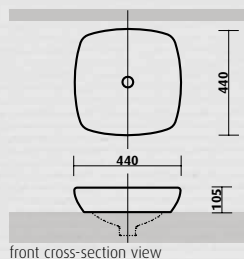

- 740W x 460D x 80H mm
- white vitreous china, gloss finish
- also available in matte black ceramic
- no taphole
- no overflow, 32 mm waste

Abovemount

Liadi / SBC-019

Funky square-ish above counter basin / inset

The soft square-ish lines of this design will add a subtle sophistication to a contemporary bathroom space. The inset bowl provides good basin capacity with a low above counter presence.

- 440W x 440D x 105H mm
- white vitreous china, gloss finish
- no taphole
- no overflow, 32 mm waste