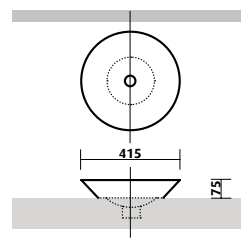

los / SBC-008

Round low profile above counter basin / inset

This classic round inset vessel style basin has low profile straight sides that sit above benchtop level, with the centre of the bowl extending below the benchtop. The subtle contemporary styling will complement any bathroom space.

- 415 diameter x 75H mm
- white vitreous china, gloss finish
- no taphole
- no overflow, 40 mm waste