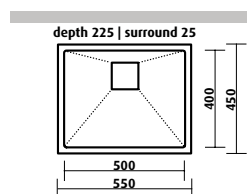

Tetra Pro / SKS-T550

- undermount or above-mount
- 45 litre capacity
- 550 x 450 mm overall
- 225 mm deep