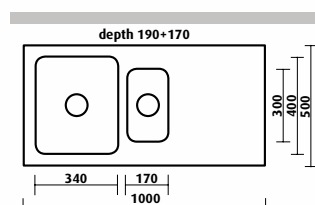

Kubic / SKS-KA150

- 1000 x 500 mm overall
- 190 mm deep
- 1+½ bowls + 1 drainer right or left
- tapholes: 0, 1LD, 1RD

Accessories available

1 2 3 4 5 6 7 8