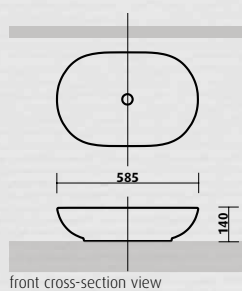

front cross-section view

Paxi / SBC-003

Super-ellipse above counter basin

The soft curves of this beautiful super-ellipse 'eggshell' design basin will add a feeling of indulgence and luxury to any contemporary bathroom space.

- 640W x 420D x 120H mm
- white vitreous china, gloss finish
- no taphole
- no overflow, 40 mm waste