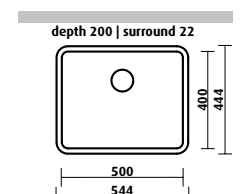

Kubic / SKS-KU500

- undermount or above-mount
- 40 litre capacity
- 544 x 444 mm overall
- 200 mm deep