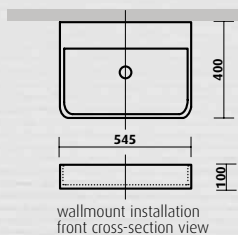

Plati / SBC-015

Rectangular wall basin (or above counter basin)

This stylish rectangular basin has fine features and a refined presence. Its softened square lines create a minimalist architectural look.

Note: Back of basin is unglazed.

- 545W x 400D x 100H mm
- white vitreous china, gloss finish
- 0, 1 or 3 tapholes
- overflow, 32 mm waste