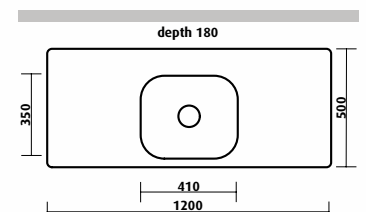

Acero / SKS-012

- 1200 x 500 mm overall
- 180 mm deep
- 1 bowl + 2 drainers
- tapholes: 0, 1 or 3

Accessories available

6 7 8