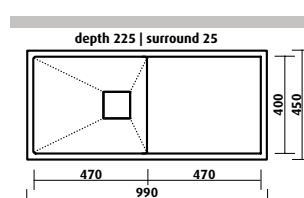

1 2 3 4 5 6 7 8

Tetra Pro / SKS-T990

- 1 bowl + 1 drainer right or left
- 990 x 450 mm overall
- 225 mm deep

Accessories available

1 2 3 4 5 6 7 8

Kubic KU Series

SLEEK
ARCHITECTURAL
STYLE

easy to clean corners