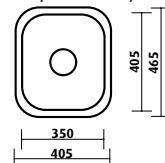

Acero / SKS-203

- 405 x 465 mm overall
- 190 mm deep
- single bowl, undermount

Accessories available

6 7 8

depth 190 | surround 27.5/30