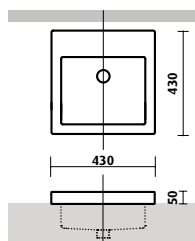

Kyra / SBC-017

Square above counter basin / inset

This inset basin has distinctive square styling and generous capacity in a compact space. The basin sits low on the benchtop with most of the basin sitting below. The wide rim enables this inset basin to be used with a variety of benchtop materials.

- 430W x 430D x 50H mm
- white vitreous china, gloss finish
- 0, 1 or 3 tapholes
- overflow, 32 mm waste