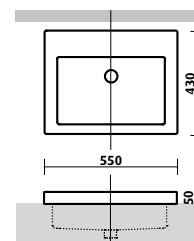

Plati / SBC-024 NEW

Rectangular above counter basin / inset

This contemporary inset basin has generous capacity with a low above counter profile and most of the basin sitting below the benchtop. The wide rim enables this inset basin to be used with a variety of benchtop materials.

- 550W x 430D x 50H mm
- white vitreous china, gloss finish
- 0, 1 or 3 tapholes
- overflow, 32 mm waste