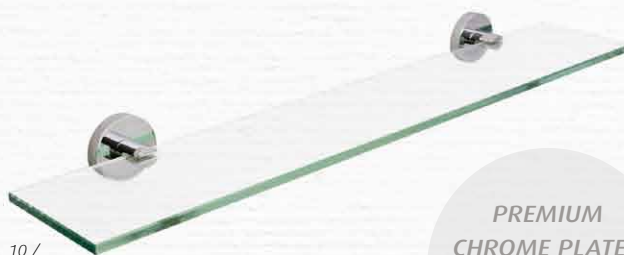

Bathroom Accessories

**100 Series
ROUND
CONTEMPORARY
DESIGN**

100 Series / Contemporary Round Design.

The smooth lines and superior quality of the premium 100 Series accessories will enhance any contemporary bathroom.

- premium chrome plated solid brass/stainless steel construction
- large 2-point fixing plate for stability and easy installation
- towel rails available in two widths

Towel Rails available in two widths: 600+850mm