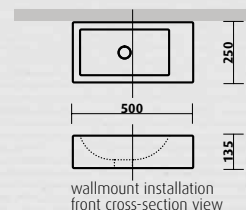

Note: All sides of basin are glazed. Basin has blind fixing holes along both long sides and can be positioned with platform on either right or left.

- 500W x 250D x 135H mm
- white vitreous china, gloss finish
- 0 or 1 taphole
- no overflow, 32 mm waste