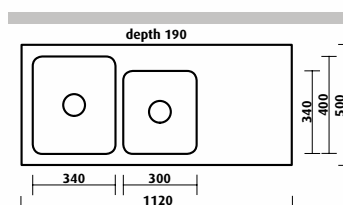

Kubic / SKS-KA175

- 1120 x 500 mm overall
- 190 mm deep
- 1+¾ bowls + 1 drainer right or left
- tapholes: 0, 1LD, 1RD

Accessories available

1 2 3 4 5 6 7 8