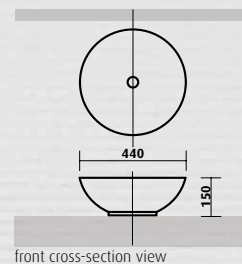

Ios / SBC-005

Round above counter basin

This round curved bowl has contemporary styling that will create a sleek and classic bathroom centrepiece.

- 440 diameter x 150H mm
- white vitreous china, gloss finish
- no taphole
- overflow, 32 mm waste