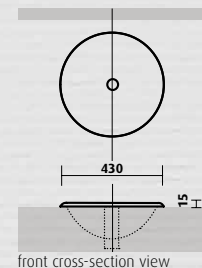

Ios / SBC-213

Classic round above counter basin / inset

This classic round inset basin has generous capacity, with only the rim sitting above benchtop level and most of the basin sitting under the bench. The rim enables this inset basin to be used with a variety of benchtop materials.

- 430 diameter x 15H mm
- white vitreous china, gloss finish
- no taphole
- overflow, 32mm waste