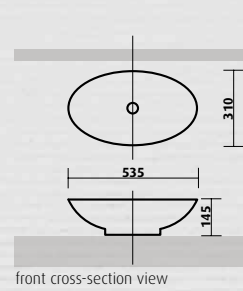

Chios / SBC-006

Oval above counter basin

This distinctive long oval bowl is perfect for narrow benchtops, allowing full bowl capacity in a compact space. The smooth curves of the basin have an elegant contemporary feel.

- 535W x 310D x 145H mm
- white vitreous china, gloss finish
- no taphole
- overflow, 40 mm waste

front cross-section view