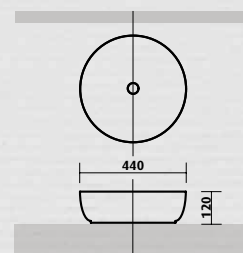

- 440 diameter x 120H mm
- white vitreous china, gloss finish
- no taphole
- no overflow, 32 mm waste

Nimos / SBC-012

Round above counter basin

The straight sides and broad flat base of this classic contemporary basin provide large capacity with a relatively low above counter profile.