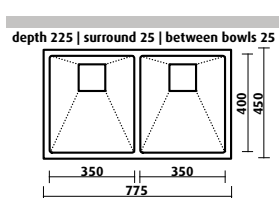

Tetra Pro / SKS-T775

- two bowls, 25mm divider
- 775 x 450 mm overall
- 225 mm deep

Accessories available

1 2 3 4 5 6 7 8