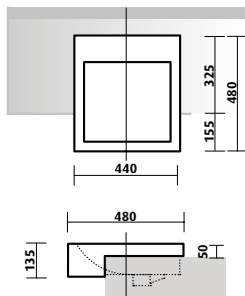

Kyra / SBC-210

Square semi-recessed basin

This minimalist square semi-recessed basin has contemporary architectural design features. Ideal for narrow benchtops, this basin has generous bowl capacity.

- 440W x 480D x 135H mm
- white vitreous china, gloss finish
- 0, 1 or 3 tapholes
- overflow, 40 mm waste