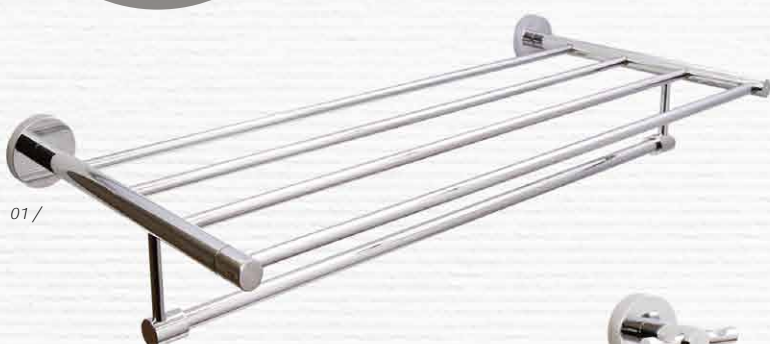

- premium chrome plated solid brass/stainless steel construction
- large 2-point fixing plate for stability and easy installation
- towel rails available in two widths

400 Series Item / Order Code
01 / Towel Rack / SBA-412
02 / Toilet Brush Frosted Glass / SBA-410
03 / Towel Hook / SBA-404
04 / Toilet Roll Holder / SBA-403
05 / Robe Hook / SBA-406
06 / Towel Rail Single 600 / SBA-408-60
06 / Towel Rail Single 850 / SBA-408-80
07 / Towel Rail Double 600 / SBA-409-60
07 / Towel Rail Double 850 / SBA-409-80
08 / Soap Holder Chrome / SBA-407
09 / Soap Holder Clear Glass / SBA-402
10 / Glass Shelf Clear Glass / SBA-405
11 / Corner Basket Triangular / SBA-4104
12 / Basket Rectangular / SBA-4102

Dimensions
600W x 230D x 120H mm
160W x 110D x 380H mm
220W x 70D x 160H
150W x 70D x 100H mm
40W x 60D x 50H mm
600W x 60D x 40H mm
850W x 60D x 40H mm
600W x 110D x 40H mm
850W x 110D x 40H mm
180W x 50D x 100H mm
140W x 110D x 45H mm
500W x 150D x 50H mm
250x250(back) x 330(front) x 60H mm
195W x 120D x 60H mm

- premium chrome plated solid brass/stainless steel construction
- large 2-point fixing plate for stability and easy installation
- towel rails available in two widths

Towel Rails available in two widths: 600+850mm