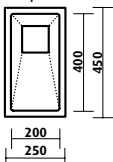

SKS-T990

SKS-T775

Tetra Pro / SKS-T250

- half bowl
- 250 x 450 mm overall
- 190 mm deep

Accessories available

2 3 6 7 8

depth 190 | surround 25

Tetra Pro / SKS-T430