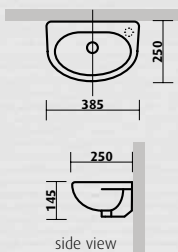

Wall Basins

Fotia / SBC-512

Ultra compact classic wall basin

This ultra compact classic style basin is designed for areas where space is limited.

- 385W x 250D x 145H mm
- white vitreous china, gloss finish
- 0 or 1 taphole on right
- overflow, 32 mm waste

Fotia / SBC-513

Compact classic wall basin

This compact classic style wall basin is designed for areas where space is limited.

- 500W x 310D x 160H mm
- white vitreous china, gloss finish
- 0 or 1 taphole
- overflow, 32 mm waste

Fotia / SBC-515

Classic wall basin with optional shroud

This modern, practical basin maximises bowl capacity in a compact space. The optional ceramic shroud covers wall exit pipes. Or use a chrome bottle trap for a different look with exposed plumbing.

- 500W x 410D x 135H mm
- white vitreous china, gloss finish
- 1 or 3 tapholes
- overflow, 32 mm waste
- optional shroud (SBC-515-S)

Plati / SBC-516

Classic D-shape wall basin

The classic styling and squared curves of this D-shape basin complement a wide range of contemporary bathroom styles.

- 460W x 363D x 174H mm
- white vitreous china, gloss finish
- 1 taphole
- overflow, 32 mm waste