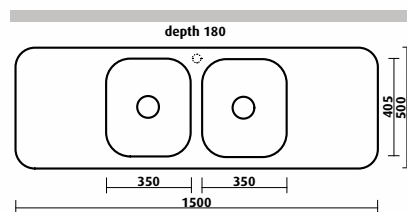

Acero / SKS-002

- 1500 x 500 mm overall
- 180 mm deep
- 2 bowls + 2 drainers
- tapholes: 0 or 1

Accessories available

6 7 8 10