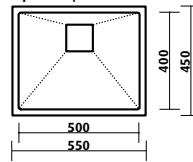

Tetra Pro / SKS-T550

- single bowl
- 550 x 450 mm overall
- 225 mm deep

Accessories available

1 2 3 4 5 6 7 8

depth 225 | surround 25