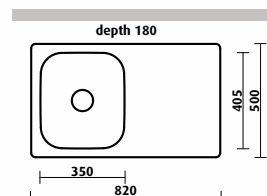

Acero / SKS-008

- 800 x 500 mm overall
- 180 mm deep
- 1 bowl + 1 drainer right or left
- tapholes: 0, 1LD, 1RD

Accessories available

6 7 8 9