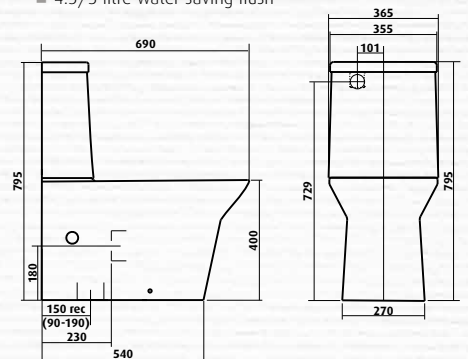

Safon / ST0-21

NEW

WALL FACED
Ceramic Toilet Suite

- wall faced – sits flat against wall
- quick release pull-off seat with stainless steel pins
- soft closing seat
- cistern + pan white vitreous china
- 365W x 690D x 795H mm
- suitable for S or P trap
- 90-190 setout, 150 recommended
- suitable for right or left bottom entry or back entry plumbing

WELS 4 star rating

- 4.5/3 litre water saving flush