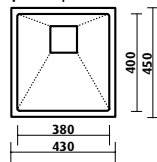

Tetra Pro / SKS-T430

- single bowl
- 430 x 450 mm overall
- 225 mm deep

Accessories available

1 2 3 4 5 6 7 8

depth 225 | surround 25