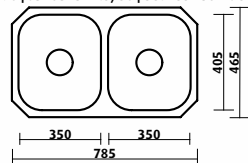

Acero / SKS-201

- 785 x 465 mm overall
- 200 mm deep
- 2 bowls, undermount

Accessories available

6 7 8

depth 190 | surround 27.5/30 | between bowls 30