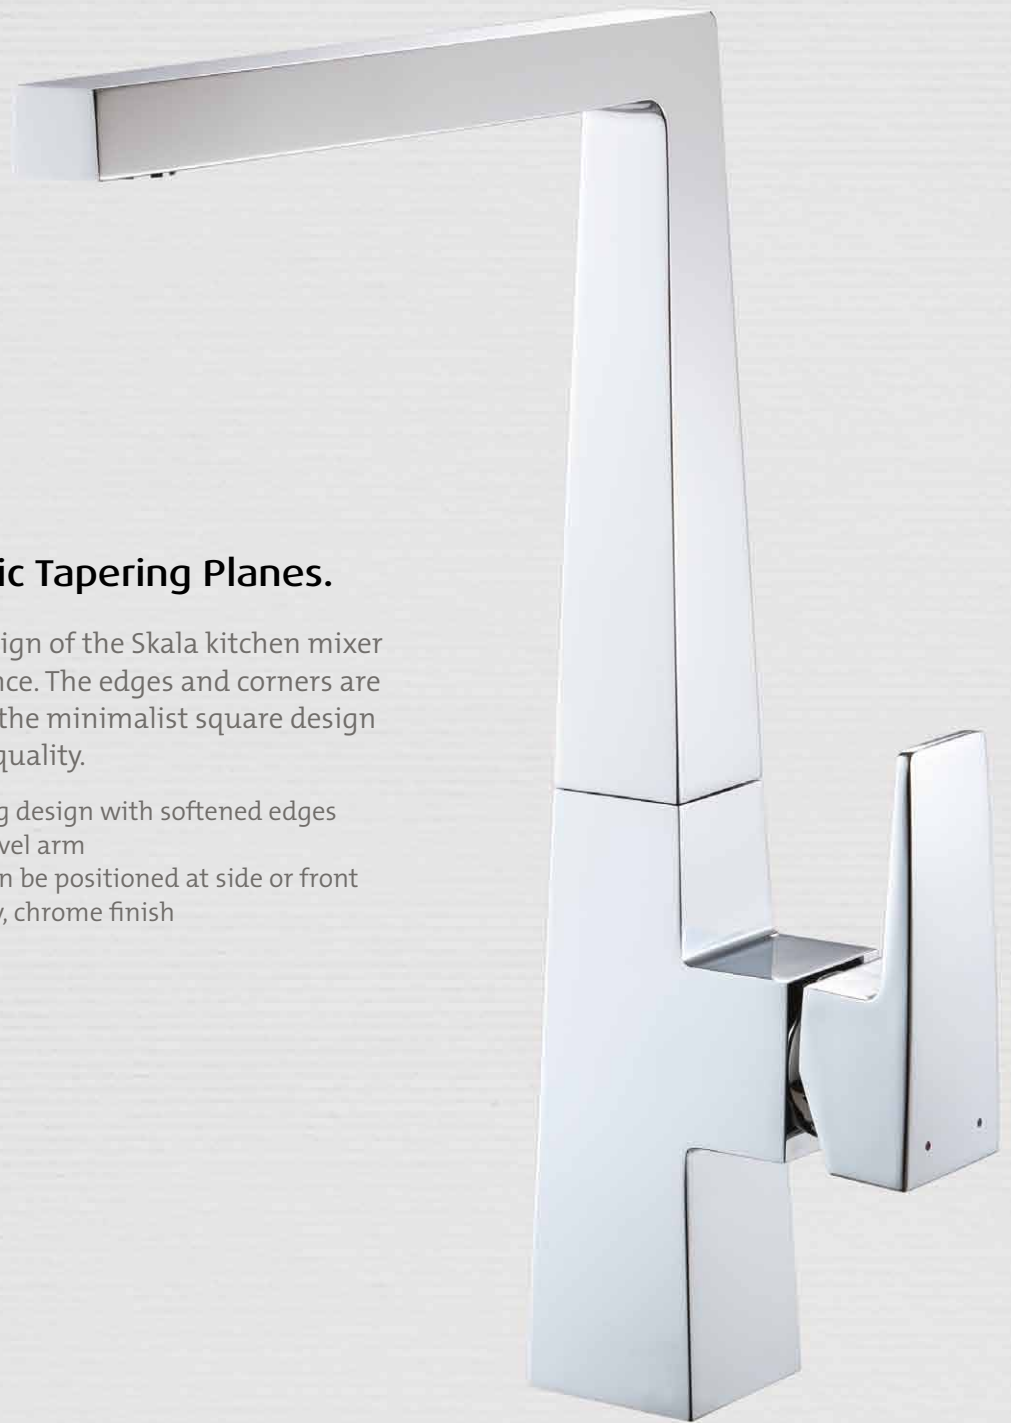

Skala / Iconic Tapering Planes.

The tapering design of the Skala kitchen mixer has iconic presence. The edges and corners are softened, giving the minimalist square design a softer, refined quality.

- square tapering design with softened edges
- 360 degree swivel arm
- lever handle can be positioned at side or front
- premier quality, chrome finish

Skala / SMT-11K

Swivel Kitchen Mixer

- 360 degree swivel arm
- 35mm
- ceramic cartridge
- WELS 4 star 7.5L/minute