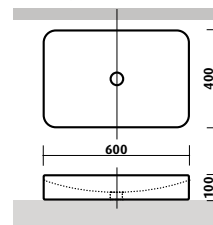

Plati / SBC-026 NEW

Rectangular above counter basin

Elegant and distinctive, the softened geometrics and fine features of this rectangular basin will add a refined, timeless aesthetic to a bathroom space. This design is also available with a sleek matte black finish.

- 600W x 400D x 100H mm
- white vitreous china, gloss finish
- also available in matte black ceramic
- no taphole, no overflow, 40 mm waste