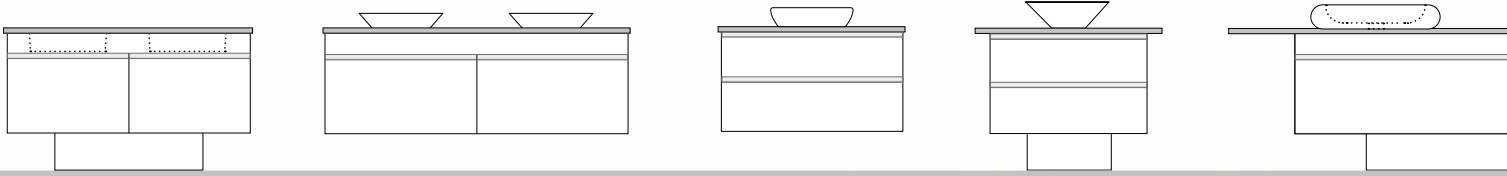

Vanity Systems / Mirrors / Accessories

Designyo Vanity System

It's Simple. It's Online.

Be your own vanity designer.

designyo
.com.au

Designyo / Design your own vanity. Online!

Stone top.
Any size / colour.
Wallmount.
Kicker option.