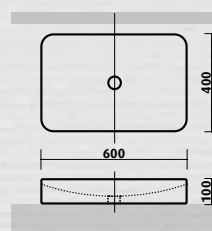

- 600W x 400D x 100H mm
- vitreous china, matte black finish
- also available in white vitreous china, gloss finish
- no taphole, no overflow, 40 mm waste

ALSO
AVAILABLE
IN GLOSS
WHITE

ALSO
AVAILABLE
IN GLOSS
WHITE