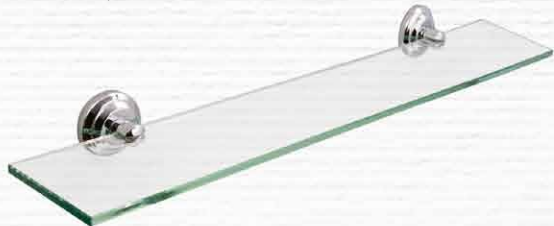

08 /

600 Series Item / Order Code

- 01 / Toilet Roll Holder / SBA-603
- 02 / Soap Holder Chrome / SBA-607
- 03 / Robe Hook / SBA-606
- 04 / Soap Holder Clear Glass / SBA-602
- 05 / Towel Ring / SBA-604
- 06 / Towel Rail Single 600 / SBA-608-60
- 06 / Towel Rail Single 800 / SBA-608-80
- 07 / Towel Rail Double 600 / SBA-609-60
- 08 / Towel Rail Double 800 / SBA-609-80
- 09 / Glass Shelf Clear Glass / SBA-605

Dimensions

- 600mm wide
- 800mm wide
- 600mm wide
- 800mm wide
- 500W x 100D mm