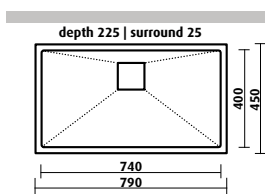

Tetra Pro / SKS-T790

- undermount or above-mount
- 65 litre capacity
- 790 x 450 mm overall
- 225 mm deep