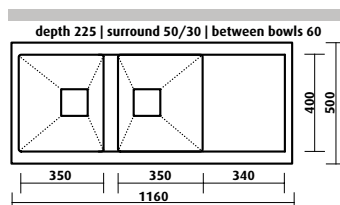

**LOVE
YOUR
SINK**

Tetra Pro Series / Sink Art.

Create an atmosphere of design excellence with a Tetra Pro handcrafted stainless steel sink. Inspired by a strong reductive aesthetic, the Tetra Pro series perfectly complements minimalist and contemporary architectural design. Superior edge finish means that Tetra Pro sinks are suitable for abovement or undermount installation.

- minimalist bold design, refined industrial aesthetic
- beautiful lines and geometries
- highest quality individually handcrafted
- designed for abovement or undermount installation
- 1.2mm thick premium 304 grade stainless steel
- sleek brushed satin finish
- deep, large capacity bowls
- easy to clean corners, 10mm radii
- sound deadening
- distinctive square basket waste

A refined presence in your kitchen, pantry, laundry or alfresco space.

Tetra Pro / SKS-T1160

Abovement or undermount

- abovement, can also be used undermount
- 2 bowls + 1 drainer right or left
- deep, large capacity bowls
- generous drainer, gently sloping
- stylish wide outer rim
- ultra low edge profile
- square basket waste
- tapholes: 0, 1LD, 1RD

Accessories available

1 2 3 4 5 6 7 8