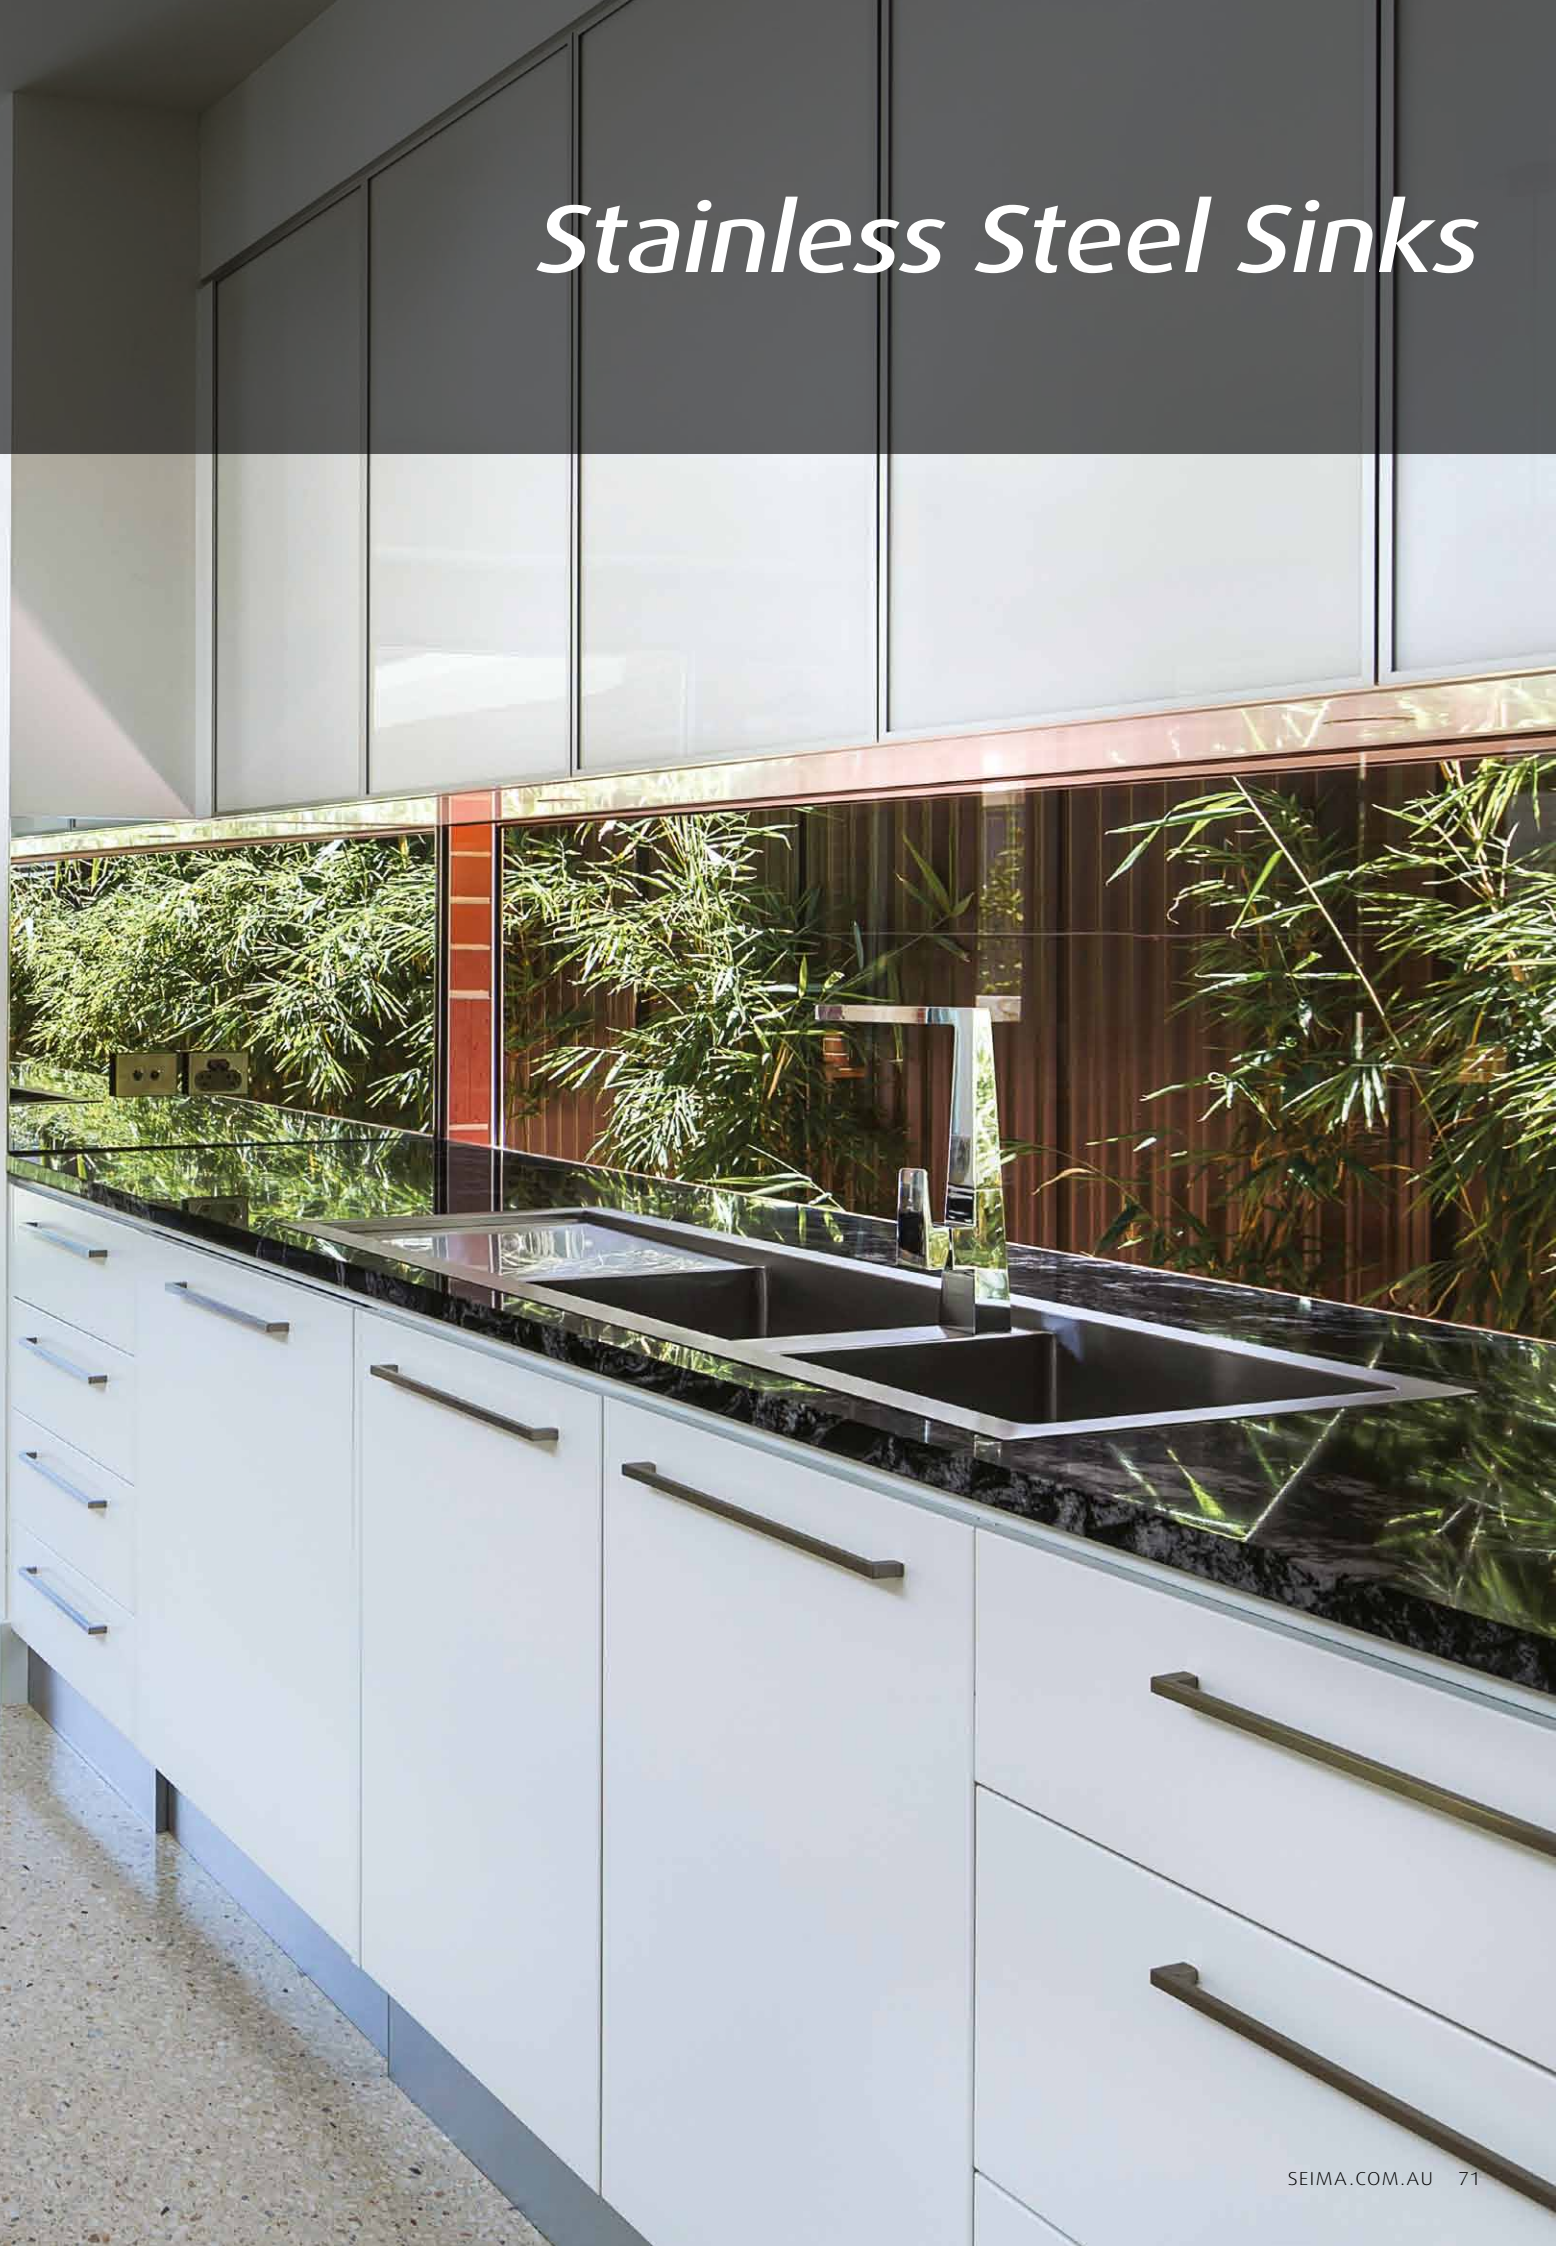

- 35mm
- ceramic cartridge
- WELS 5 star 6.0L/minute

Stainless Steel Sinks

See the Entire Sink Range

For today and lots of tomorrows.

Whatever your design influence and preferred architectural style — whether it's a strong minimalist or sleek architectural aesthetic, or a classically comfortable modern style — there's a premium Seima stainless steel sink that will fit perfectly with your design brief and fulfil all your practical requirements as well.