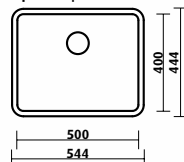

Kubic / SKS-KU500

- single bowl
- 544 x 444 mm overall
- 200 mm deep

Accessories available

1 2 3 4 5 6 7 8

depth 200 | surround 22