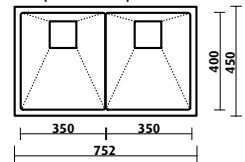

1 2 3 4 5 6 7 8

depth 225 | surround 25

Tetra Pro Blade / SKS-T750 NEW

- two bowls, razor thin 2mm divider
- 752 x 450 mm overall
- 225 mm deep

Accessories available

1 2 3 4 5 6 7 8

depth 225 | surround 25 | between bowls 2