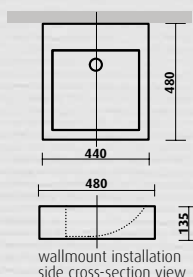

Kyra / SBC-010

Square wall basin (or above counter basin)

This square design basin has a minimalist architectural feel and features a platform that can be used for tapware.

Note: Back of basin is unglazed.

- 440W x 480D x 135H mm
- white vitreous china, gloss finish
- 0, 1 or 3 tapholes
- overflow, 40 mm waste