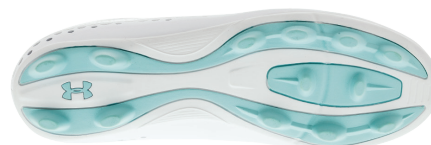

1246285 UA BLUR IV HG JR

$24.99 / 5731 // SIZES: 8K, 9K, 10K, 11K, 12K, 13K, 1-6

UPPER: Lightweight synthetic upper enhances speed throughout the match and provides support and structure.

FOOTBED: Die-cut sockliner provides additional cushioning.

OUTSOLE: Molded rubber cleated outsole provides impact absorption and traction.

STYLE #	COLOR	FIRST SHIP
1246285-100	WHITE/MIDNIGHT NAVY/MIDNIGHT NAVY	6/1/2014
1246285-002	BLACK/NEO PULSE	6/1/2014
1246285-001	BLACK/BLAZE ORANGE/ELECTRIC BLUE	C/O
1246285-343	MINT/BLACK/FLASHLIGHT	C/O