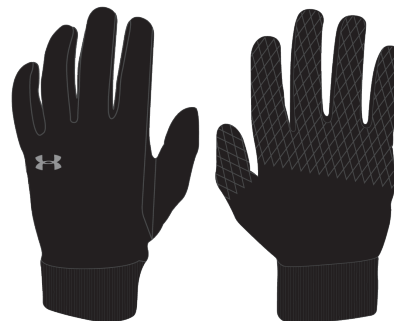

NEW

**1249433 WOMEN'S UA CORE COLDGEAR®
INFRARED LINER GLOVE**

$39.99 // COMES IN PAIRS // SM-LG

Engineered for the player or coach on the sidelines needing warmth with dexterity and minimal bulk. This glove can be used on touchscreens without taking them off.

Back of hand:

- ColdGear® Infrared powerstretch material keeps you warmer longer

Palm:

- Integrated Tech Touch print so you can keep your gloves on when using touch-screen devices

BODY/INSET/LOGO	FIRST SHIP	LAST SHIP
001 BLACK/BLACK/STEEPLE GRAY	7/1/2014	12/1/2014