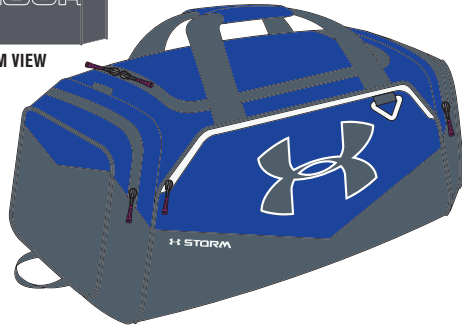

STORM

NEW

UA UNDENIABLE DUFFELS

DWR TREATED 600 D POLYESTER WITH ABRASION-RESISTANT PU COATED BOTTOM PANEL

- UA Storm treated, lightweight fabric to protect your gear from the elements
- Extra large front zippered organization pocket
- Adjustable shoulder strap with HeatGear®
- Ultra comfort grab handle
- 1 large vented, gusseted pocket for laundry or shoes + 1 large zippered end pocket + 1 mesh pocket

1256654 UA UNDENIABLE SM DUFFEL

$39.99 // 11" X 22" X 10" // CUB. VOL. 2500

PRIMARY/SECONDARY/LOGO	FIRST SHIP	LAST SHIP
001 BLACK/BLACK/WHITE	5/1/2014	12/15/2015
040 GRAPHITE/BLACK/WHITE	5/1/2014	12/15/2015
400 ROYAL/GRAPHITE/WHITE	5/1/2014	12/15/2015
410 MIDNIGHT NAVY/GRAPHITE/WHT	5/1/2014	12/15/2015
475 CAROLINA BLUE/GRAPHITE/WHT	5/1/2014	12/15/2015
600 RED/GRAPHITE/WHITE	5/1/2014	12/15/2015
750 STEELTOWN GOLD/GRAPHITE/WHT	5/1/2014	12/15/2015
813 PINKADELIC/GRAPHITE/WHITE	5/1/2014	12/15/2015
731 HIGH-VIS YELLOW/GRAPHITE/WHT	5/1/2014	12/15/2015

1256533 UA UNDENIABLE MD DUFFEL

$44.99 // 13" X 25" X 11" // CUB. VOL. 3700

PRIMARY/SECONDARY/LOGO	FIRST SHIP	LAST SHIP
001 BLACK/BLACK/WHITE	5/1/2014	12/15/2015
040 GRAPHITE/BLACK/WHITE	5/1/2014	12/15/2015
301 FOREST GREEN/GRAPHITE/WHT	5/1/2014	12/15/2015
400 ROYAL/GRAPHITE/WHITE	5/1/2014	12/15/2015
410 MIDNIGHT NAVY/GRAPHITE/WHT	5/1/2014	12/15/2015
600 RED/GRAPHITE/WHITE	5/1/2014	12/15/2015
750 STEELTOWN GOLD/GRAPHITE/WHT	5/1/2014	12/15/2015
813 PINKADELIC/GRAPHITE/WHITE	5/1/2014	12/15/2015
731 HIGH-VIS YELLOW/GRAPHITE/WHT	5/1/2014	12/15/2015

1256545 UA UNDENIABLE LG DUFFEL

$54.99 // 14" X 29" X 12" // CUB. VOL. 5000

PRIMARY/SECONDARY/LOGO	FIRST SHIP	LAST SHIP
001 BLACK/BLACK/WHITE	5/1/2014	12/15/2015
040 GRAPHITE/BLACK/WHITE	5/1/2014	12/15/2015
400 ROYAL/GRAPHITE/WHITE	5/1/2014	12/15/2015
410 MIDNIGHT NAVY/GRAPHITE/WHT	5/1/2014	12/15/2015
600 RED/GRAPHITE/WHITE	5/1/2014	12/15/2015