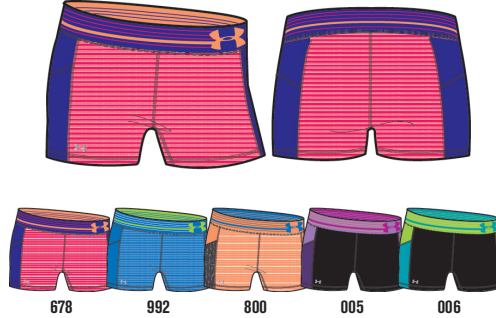

NEW

1248500 HEATGEAR® ALPHA PRINTED SHORTY

$29.99 // XS-XL //

7.8 oz. 80% POLYESTER, 20% ELASTANE

- Branded exposed elastic waistband for ultimate comfort and perfect fit
- UPF 50
- Lightweight HeatGear® fabrication with matte finish, great stretch and recovery
- Anti-odor technology

BODY/INSET/LOGO	FIRST SHIP	LAST SHIP
678 NEO PULSE/SIBERIAN IRIS/MSV	7/1/2014	9/15/2014
992 SAILING BLUE/SAILING BLUE/MSV	7/1/2014	9/15/2014
800 CITRUS BLAST/CITRUS BLAST/MSV	7/1/2014	9/15/2014
005 BLACK/LILAC FIELDS/MSV	10/1/2014	11/15/2014
006 BLACK/HYPER GREEN/MSV	10/1/2014	11/15/2014

heatgear®

FITTED

5" INSEAM