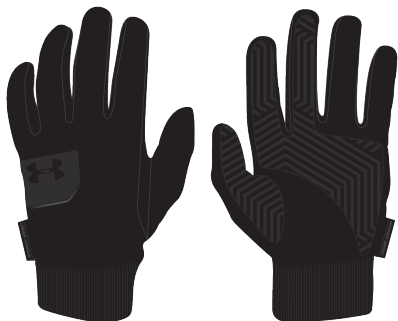

GLOVES

FW14 ▶

coldgear
INFRARED

NEW

**1249432 MEN'S UA CORE COLDGEAR®
INFRARED LINER GLOVE**

$39.99 // COMES IN PAIRS // SM-XL

**1249434 YOUTH UA CORE COLDGEAR®
INFRARED LINER GLOVE**

$29.99 // COMES IN PAIRS // YSM-YLG

Back of hand:

- ColdGear® Infrared powerstretch material keeps you warmer longer

Palm:

- Integrated Tech Touch print so you can keep your gloves on when using touch-screen devices

A	Y	BODY/INSET/LOGO	FIRST SHIP	LAST SHIP
✓	✓	001 BLACK/BLACK/BLACK	7/1/2014	12/1/2014

coldgear
INFRARED