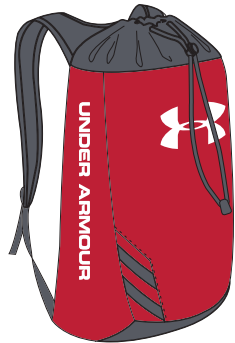

001 035 400 410 600 731 813

NEW
1248867 UA TRANCE SACKPACK

\$34.99 // 21" X 15" X 15" // CUB. VOL. 1220

- Draw string cord opening
- Breathable shoulder straps with integrated handle
- Extra large main compartment
- Tricot lined valuables pocket
- Internal accessories pocket
- Ergonomic foam padded back panel
- Reflective logo