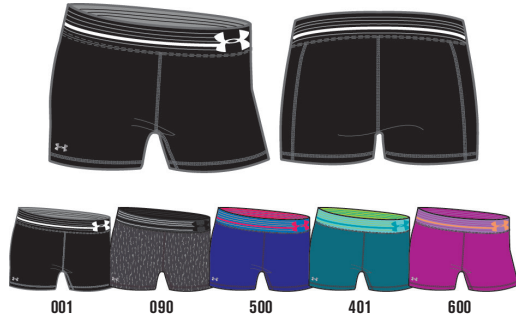

heatgear®

FITTED

3" INSEAM

NEW

1251862 HEATGEAR® ALPHA SHORTY

$24.99 // XS-XL //

7.8 oz. 80% POLYESTER, 20% ELASTANE

- Branded exposed elastic waistband for ultimate comfort and perfect fit
- UPF 50
- Lightweight HeatGear® fabrication with matte finish, great stretch and recovery
- Anti-odor technology

BODY/INSET/LOGO	FIRST SHIP	LAST SHIP
001 BLACK/WHITE/METALLIC SILVER	6/1/2014	12/15/2014
090 CARBON HEATHER/BLACK/MSV	6/1/2014	12/15/2014
500 SIBERIAN IRIS/SAILING BLUE/MSV	7/1/2014	9/15/2014
401 LEGION BLUE/BREATH TAKING BLUE/METALLIC SILVER	10/1/2014	11/15/2014
600 MAGENTA SHOCK/LILAC FIELDS/MSV	10/1/2014	11/15/2014

heatgear®

FITTED

3" INSEAM