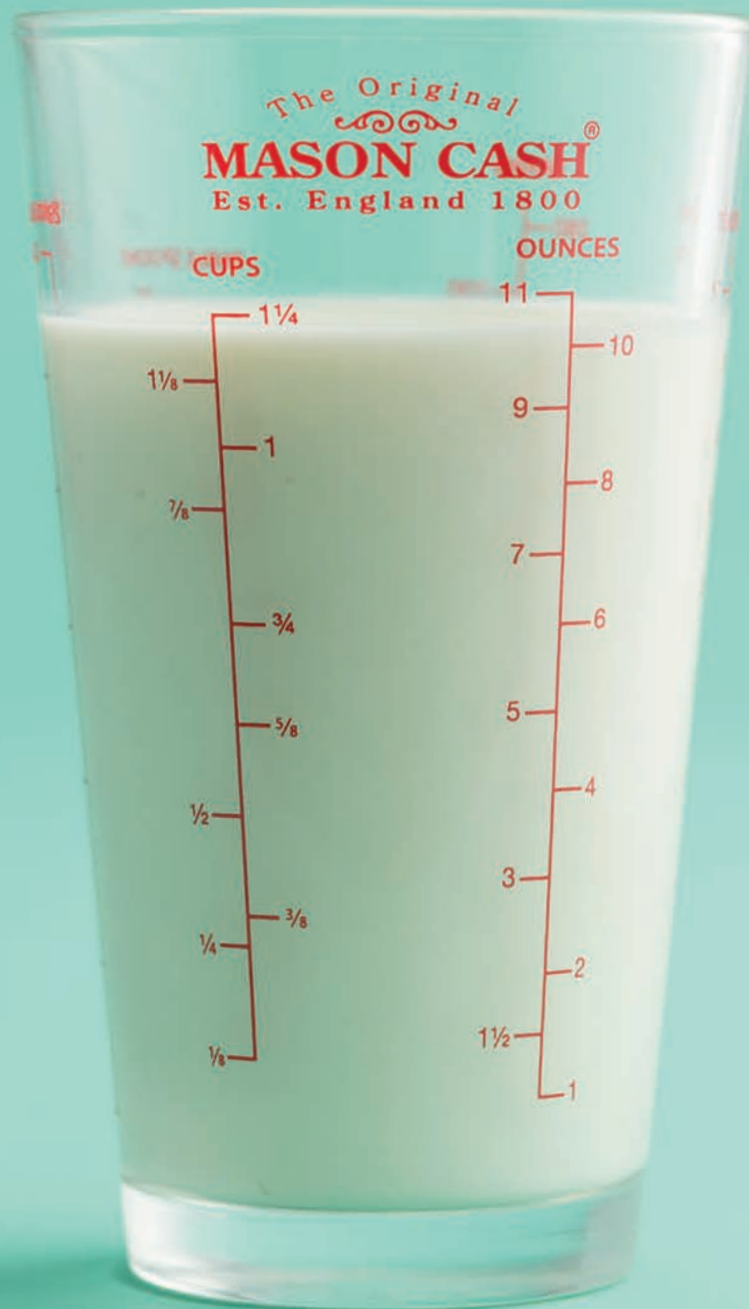

GLASS

Classic Collection

The Mason Cash Classic Collection Glass Ovenware is made from high quality tempered borosilicate glass providing superior heat resistance and durability. Likewise, our Measuring Glasses and Jugs are made to last a lifetime.