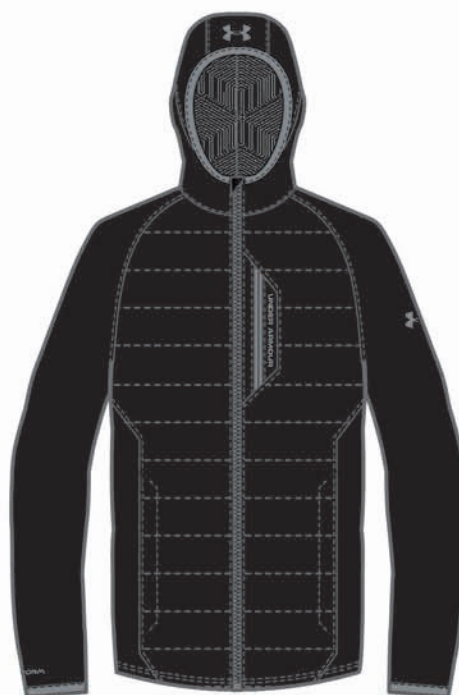

FRONT | 002

- 002 - Black / Steel
- 600 - Risk Red / Steel
- 976 - Dumpster Diver / Steel
- 437 - Petrol Blue / Pacific
- 326 - Gecko Green / Gecko Green
- 035 - Steel / Black
- 001 - Black / Taxi

STORM
WATER-RESISTANT

coldgear
INFRARED