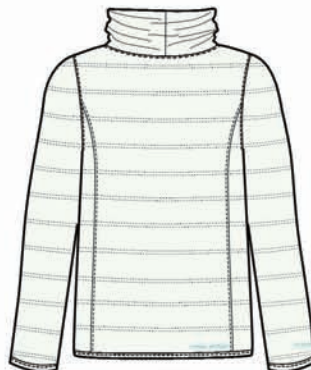

# UA COLDGEAR® INFRARED NIGHTFALL JACKET

**NEW**

#1250447

\$174.99

SEMI-FITTED

XS-XL

- Shell: 30D 100% Nylon
- Lining: 100% Polyester
- Insulation: Primaloft® Gold
- 80g Body, 60g Sleeves
- UA Storm
- Primaloft® insulation
- ColdGear® Infrared printed interior
- Slightly ruched quilting pattern
- Secure hand pockets with audio port
- Packs into hand pocket