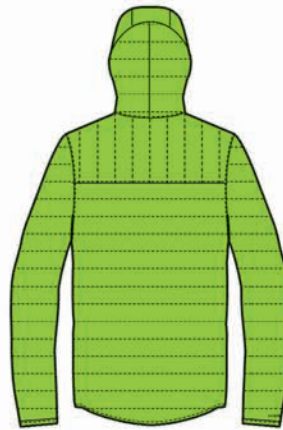

# UA COLDGEAR® INFRARED TURING HOODED JACKET

#1246880

\$224.99

S-XXXL

- Shell: 20D 100% Nylon
- Lining: 100% Polyester
- Insulation: PrimaLoft® Silver Insulation Down Blend, 40% PrimaLoft®, 60% Water Resistant Down
- UA Storm
- PrimaLoft® Silver Insulation Down Blend - the hand feel of down paired with the performance of PrimaLoft®
- ColdGear® Infrared printed interior
- Packs into hand pocket
- Secure hand and chest pockets with audio port