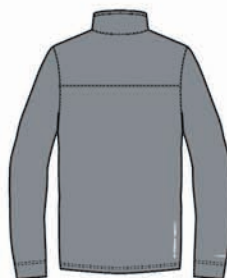

UA COLDGEAR® INFRARED WHITEPINE JACKET

#1246878

$299.99

S-XXXL

- 456g, 85% Acrylic/ 15% Wool
- UA Storm
- Durable 3-layer fabric
- Wool face, fleece interior
- Windproof, waterproof breathable laminate
- ColdGear® Infrared printed interior
- Secure hand and chest pockets with audio port

001 - Black / Black

STORM
WATER-RESISTANT

COLDGEAR
INFRARED

UA COLDGEAR® INFRARED HOODED SOFTERSHELL

#1246887

$174.99

S-XXXL

- 320g, 100% Polyester
- UA Storm
- 4-way stretch 3 layer softershell
- Knit face with fleece interior
- Windproof, waterproof breathable laminate
- ColdGear® Infrared printed interior
- Secure hand and chest pocket with audio port
- UA Magzip magnetically connects for quick and easy zipping

437 - Petrol Blue / Pacific
976 - Dumpster Diver / Hunter Orange
035 - Steel / White
809 - Hunter Orange / Charcoal
001 - Black / Gecko Green

STORM
WATER-RESISTANT

COLDGEAR
INFRARED

BACK

UA COLDGEAR® INFRARED SOFTERSHELL JACKET

#1247045

$149.99

S-XXXL

- 320g, 100% Polyester
- UA Storm
- 4-way stretch 3 layer softershell
- Knit face with fleece interior
- Windproof, waterproof breathable laminate
- ColdGear® Infrared printed interior
- Secure hand and chest pocket with audio port
- UA Magzip magnetically connects for quick and easy zipping

035 - Steel / White
437 - Petrol Blue / Steel
977 - Dumpster Diver / Steel
600 - Risk Red / Steel
001 - Black / Steel
809 - Hunter Orange / Charcoal
976 - Dumpster Diver / Hunter Orange

STORM
WATER-RESISTANT

COLDGEAR
INFRARED