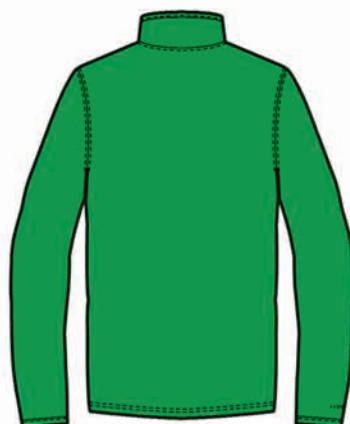

UA COLDGEAR® INFRARED SOFTERSHELL JACKET

NEW

#1247017

$99.99

YXS-YXL

- 320g, 100% Polyester
- UA Storm
- 4-way stretch bonded fleece with windproof/breathable laminate
- ColdGear® Infrared printed interior traps heat for superior warmth without added weight
- Secure, internal audio pocket
- Secure hand pockets
- UA Magzip magnetically connects for quick and easy zipping

019 - Charcoal / High-Vis

428 - Electric Blue / Black

001 - Black / Steel

STORM
WATER-RESISTANT

UA coldgear
INFRARED

EXTREME COLDGEAR® FULL ZIP JACKET

NEW

#1249340

$79.99

YXS-YXL

- 9.52 oz., 100% Polyester
- UA Storm
- Advanced high-loft fleece traps heat for unrivaled warmth without excessive weight
- Microbrushed face for ultra-soft feel
- Signature Moisture Transport System wicks sweat away from the body
- Secure hand pockets with zip closure and internal headphone escape
- UA Magzip magnetically connects for quick and easy zipping

319 - Feisty / Black

600 - Red / Steel

001 - Black / Steel

STORM
WATER-RESISTANT

BACK