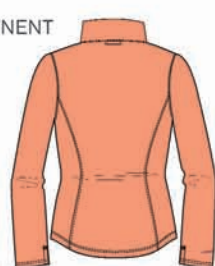

NEW

**WINTERSWEET
FZ HOODY**

#1240071

$99.99

SEMI-FITTED

XS-XL

- 9.72 oz., 100% Polyester
- UA Storm
- Sweater-knit fleece fabric feels soft and comfortable, but performs like UA
- Extended length for more coverage
- Low-profile 3-piece hood
- Secure hand pockets with internal audio port

400 - Russian Nights / Breathtaking Blue
600 - Fuchsia Rose / Steeple Gray
001 - Black / Elemental
100 - White / Charcoal
500 - Twilight Purple / Sugar Plum

600

001

100

500

STORM
WATER-RESISTANT

SHELL

400

130

001

NEW

**UA COLDGEAR®
INFRARED SIENNA
3-IN-1 #1247027**

$199.99

LOOSE

XS-XL

SHELL:

- 100% Polyester
- Lining: 100% Polyester
- Critically taped seams
- UA Storm 2-layer shell with drop liner
- ColdGear® Infrared printed interior
- Hood adjustment
- Secure chestaudio pocket
- UA Magzip magnetically connects for quick and easy zipping

coldgear **INFRARED** **STORM**
WATER-RESISTANT

COMPONENT JACKET:

- 9.52 oz., 100% Polyester
- UA Storm
- Extreme ColdGear® advanced high-loft fleece traps heat for unrivaled warmth without excessive weight
- Microbrushed face for ultra-soft performance
- Zip in with hook and loop at cuffs and back neck

STORM
WATER-RESISTANT

500 - Twilight Purple / Afterglow / Afterglow
400 - Breathtaking Blue / Ivory / Russian Nights
130 - Ivory / Steeple Gray / Steeple Gray
001 - Black / Black / Steeple Gray

COMPONENT

BACK