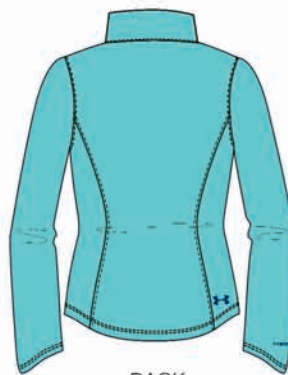

UA COLDGEAR® INFRARED ECHOS COTTON SOFTSHELL

NEW

#1246821

$124.99

SEMI-FITTED

XS-XL

- 340g, 60% Cotton/ 40% Poly
- UA Storm
- Stretch 3-layer softshell
- Cotton knit face with fleece interior
- Windproof, waterproof breathable laminate
- ColdGear® Infrared printed interior
- Secure hand and chest pocket with audio port
- UA Magzip magnetically connects for quick and easy zipping

500 - Twilight Purple / Sugar Plum
400 - Breathtaking Blue / Russian Nights
005 - Asphalt Heather / Black

STORM
WATER-RESISTANT

coldgear
INFRARED

UA EXTREME COLDGEAR® JACKET

NEW

#1247033

$99.99

SEMI-FITTED

XS-XL

- 9.52 oz., 100% Polyester
- UA Storm
- Advanced high-loft fleece traps heat for unrivaled warmth without excessive weight
- Microbrushed face for ultra-soft performance
- Signature Moisture Transport System wicks sweat away from the body
- Warm hand pockets with zip closure and internal headphone escape

400 - Breathtaking Blue / Russian Nights
130 - Ivory / Breathtaking Blue
500 - Twilight Purple / Sugar Plum
001 - Black / Steeple Gray

BACK

STORM
WATER-RESISTANT