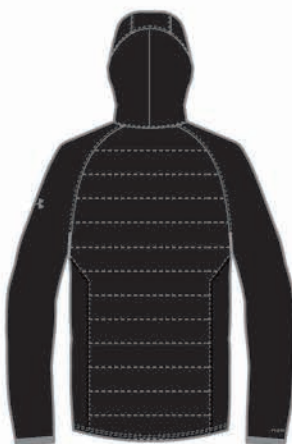

# UA COLDGEAR® INFRARED WEREWOLF HOODED JACKET

**NEW**

#1246886

\$184.99

S-XXXL

- Sleeves/Side Panels: 100% Polyester Softshell
- Body Insulation: 100% Primaloft® Gold
- UA Storm
- Primaloft® insulation mapped with Softershell
- ColdGear® Infrared printed interior
- Secure hand and chest pockets with internal audio port
- Hooded silhouette
- UA Magzip magnetically connects for quick and easy zipping