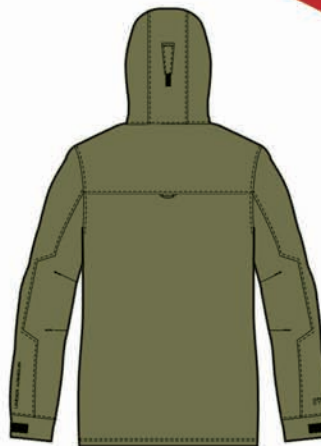

## UA COLDGEAR® INFRARED VOYAGER JACKET

#1246879

\$324.99

LOOSE

S-XXXL

FRONT | 976

BACK

001