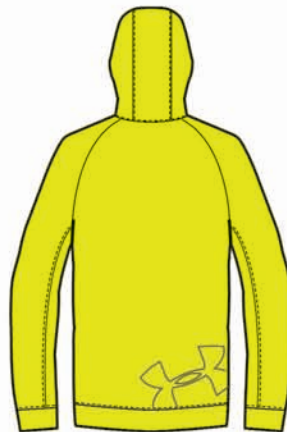

## UA COLDGEAR® INFRARED SOFTERSHELL HOODED JACKET

#1249828

\$104.99

LOOSE

YXS-YXL

FRONT | 731

BACK

428