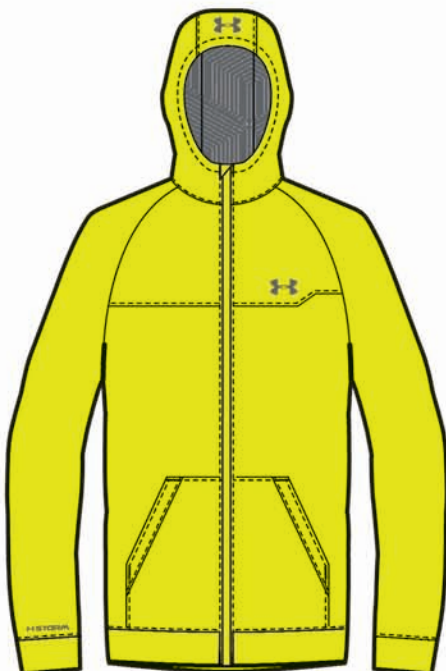

## UA COLDGEAR® INFRARED SOFTERSHELL HOODED JACKET

#1249828

\$104.99

LOOSE

YXS-YXL

FRONT | 731

BACK

428