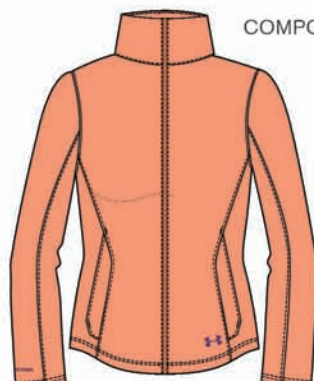

**UA COLDGEAR®
INFRARED SIENNA
3-IN-1 #1247027**

$199.99

LOOSE

XS-XL

SHELL:

- 100% Polyester
- Lining: 100% Polyester
- Critically taped seams
- UA Storm 2-layer shell with drop liner
- ColdGear® Infrared printed interior
- Hood adjustment
- Secure chestaudio pocket
- UA Magzip magnetically connects for quick and easy zipping

coldgear **INFRARED** **STORM**
WATER-RESISTANT

COMPONENT JACKET:

- 9.52 oz., 100% Polyester
- UA Storm
- Extreme ColdGear® advanced high-loft fleece traps heat for unrivaled warmth without excessive weight
- Microbrushed face for ultra-soft performance
- Zip in with hook and loop at cuffs and back neck

STORM
WATER-RESISTANT

500 - Twilight Purple / Afterglow / Afterglow
400 - Breathtaking Blue / Ivory / Russian Nights
130 - Ivory / Steeple Gray / Steeple Gray
001 - Black / Black / Steeple Gray

COMPONENT

FRONT