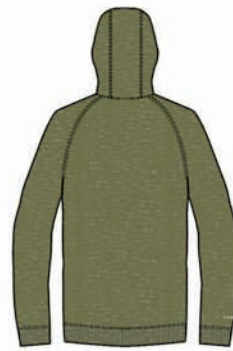

UA COLDGEAR® INFRARED DOBSON COTTON SOFTSHELL

NEW

#1246888

$124.99

LOOSE

S-XXXL

- 340g, 60% Cotton / 40% Polyester
- UA Storm
- Stretch 3-layer softshell
- Cotton knit face with fleece interior
- Windproof, waterproof breathable laminate
- ColdGear® Infrared printed interior
- Secure hand and chest pocket with audio port
- UA Magzip magnetically connects for quick and easy zipping

976 - Dumpster Diver / White
600 - Risk Red / White
005 - Asphalt Heather / White
437 - Petrol Blue / White

INFRARED **STORM** WATER-RESISTANT

BACK