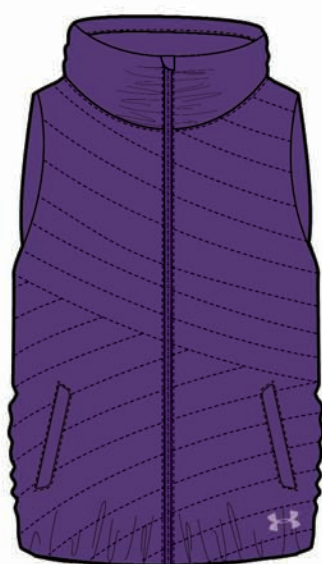

**NEW****UA COLDGEAR®  
INFRARED UPTOWN  
VEST**

#1246816

\$149.99

**SEMI-  
FITTED**

XS-XL

FRONT | 500

BACK

001