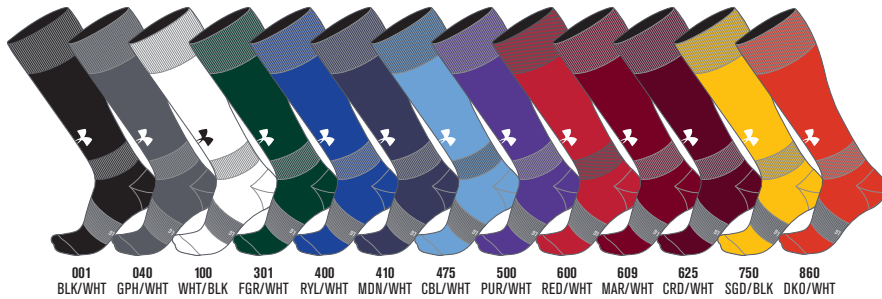

100% POLYESTER

1286629

001 BLK/WHT

1300033 (A) 1300034 (Y)

*Youth Offered in ALL Colors

1264790 (A) 1264788 (Y)

*Youth Offered in ALL Colors

1270244 (A) 1270245 (Y)