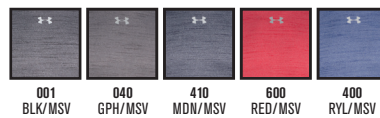

UA NOVELTY LOCKER T LONGSLEEVE

1277109 ADULT: $34.99 // SM-3XL (3XL: 15% UPCHARGE)

FIRST SHIP: 5/1/2017 // LAST SHIP: 3/15/2018

1. UA Tech™ fabric has an ultra-soft, more natural feel for unrivaled comfort
   - Re-engineered athletic fit
   - Signature Moisture Transport System wicks sweat to keep you dry and light
   - Lightweight stretch construction improves mobility for full range of motion
   - Anti-microbial technology keeps your gear fresher, longer
   - Stretchy, ribbed crew neck and cuffs with raglan sleeve
   - Tonal streaky twist heather body, solid arms
2. 100% POLYESTER