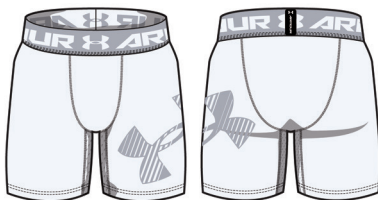

UA HEATGEAR® ARMOUR® 2.0 MID COMPRESSION SHORT

FIRST SHIP: 1/1/2017

- Tough, lightweight HeatGear® fabric, with all the performance benefits of UA Compression
- Stretch-mesh gusset & inseam panels deliver strategic ventilation
- Updated ergonomic design keeps seams off high abrasion areas & increases durability
- 4-way stretch fabrication allows greater mobility in any direction
- Moisture Transport System wicks sweat & dries fast
- Anti-odor technology prevents the growth of odor causing microbes
- Wider, 2" engineered elastic waistband

5.0 oz. 79% POLYESTER, 21% ELASTANE

1289566 ADULT: $27.99 // SM-3XL
1289960 YOUTH: $22.99 // YXS-YXL

1289960 (YOUTH STYLE)