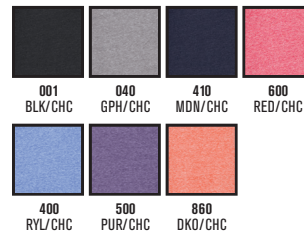

55% COTTON, 34% POLYESTER, 11% RAYON

1276522

1295304

1270500

001 BLK/TGH/BLK 100 WHT/TGH/WHT 410 MDN/TGH/MDN 600 RED/TGH/RED 400 RYL/TGH/RYL

UA HOTSHOT 1/2 ZIP

1270500 ADULT: \$59.99 // XS-XXL

FIRST SHIP: C/O // LAST SHIP: 3/15/2018