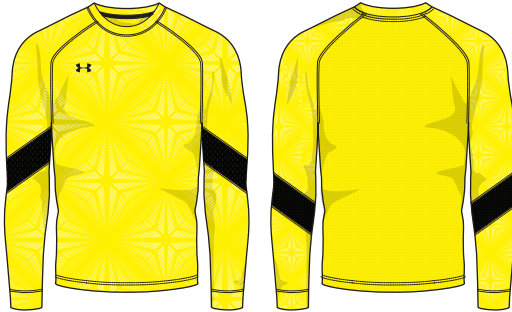

heatgear

UA HUSTLE SHORT

FIRST SHIP: C/O // LAST SHIP: 12/31/2017

- Stretch woven product built specifically for soccer athlete
- Lightweight fabric with moisture transport
- Comfort and stretch construction

100% POLYESTER

1259616 MEN'S: \$29.99 // SM-3XL
1264117 WOMEN'S: \$29.99 // SM-XL
1270938 YOUTH: \$24.99 // YXS-YXL

1287892

771
SNB/BLK

heatgear

COOLSWITCH
COOLS YOUR BODY & SKIN
SO YOU CAN PERFORM LONGER.