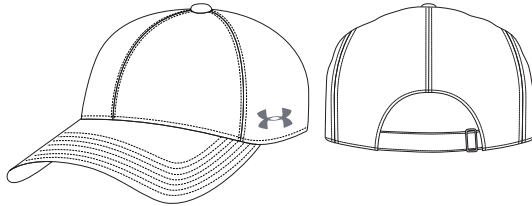

001 BLK/WHT   100 WHT/GPH   040 GPH/WHT   410 MDN/WHT   600 RED/WHT   400 RYL/WHT   290 DES/WHT

WOMEN'S UA CHINO RELAXED TEAM CAP

1295126 WOMEN'S: $19.99 // OSFA

FIRST SHIP: C/O

- Built-in HeatGear sweatband wicks away sweat to keep you cool & dry
- Adjustable back closure offers a customized fit
- Unstructured fit

100% POLYESTER