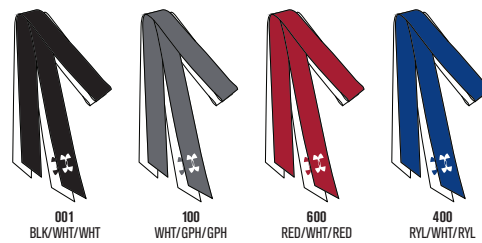

WOMEN'S RIBBON

1291021 ADULT: $11.99 // OSFA

FIRST SHIP: C/O

- Versatile petersham ribbon design can be worn multiple ways & adds extra flair to any workout
- Great stretch & recovery maintains its shape after support, even after extended use
- Screen-printed UA logos
- Sold as a set of two ribbons

1291021