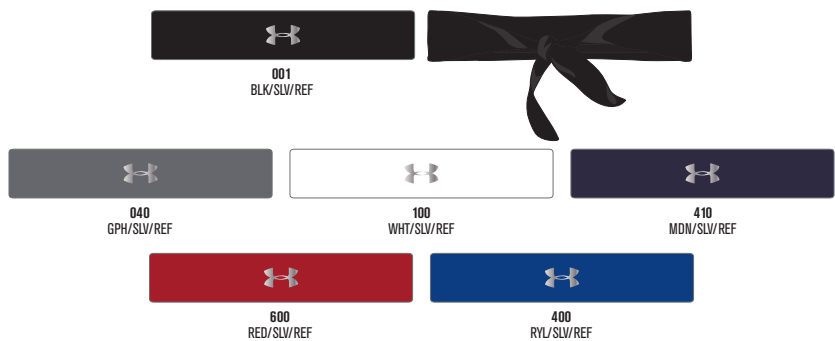

WOMEN'S UA SWEAT DIVERTER

1281886 ADULT: $14.99 // WOMEN'S OSFA

FIRST SHIP: C/O

- HeatGear® fabric with silicone strip inside band lies flat against your forehead & pushes sweat to the side of your face, keeping it away from your eyes so you stay focused on the game
- Reflective UA logo

85% POLYESTER, 15% ELASTANE

1281886