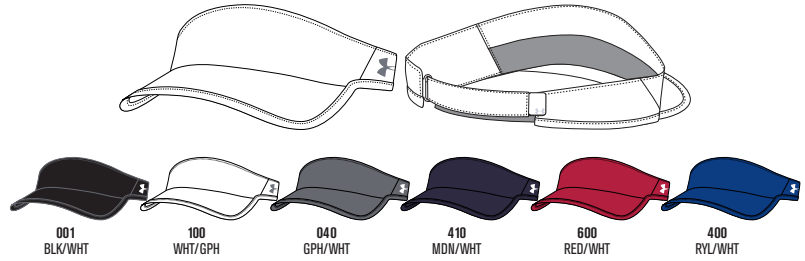

WOMEN'S UA TEAM BLANK VISOR

1295137 WOMEN'S: $17.99 // OSFA
FIRST SHIP: C/O
• Built-in HeatGear sweatband wicks away sweat to keep you cool & dry
• Low profile hook and loop closure with silicone pull tab for easy adjustability
100% POLYESTER

1295137

001 BLK/WHT 100 WHT/GPH 040 GPH/WHT 410 MDN/WHT 600 RED/WHT 400 RYL/WHT