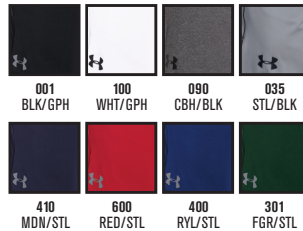

UA POCKETED RAID SHORT

FIRST SHIP: C/O

1253527 ADULT: $29.99 // SM-3XL

1253527

10" INSEAM
SIDE POCKETS