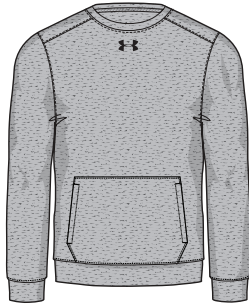

1302159

coldgear

LOOSE

NEW

UA HUSTLE FLEECE 2.0 CREW

1302159 ADULT: $39.99 // SM-3XL (3XL: 15% UPCHARGE)

FIRST SHIP: 4/1/2017

1. Lightweight, ultra-soft 225g cotton-blend fleece with brushed interior for extra warmth
   - Front pouch pocket
   - Moisture Transport System wicks sweat & dries fast
2. 80% COTTON, 20% POLYESTER

coldgear

LOOSE

UA RIVAL COTTON JOGGER

1269881 ADULT: $49.99 // SM-3XL, TALLS: SMT-3XLT

FIRST SHIP: C/O // LAST SHIP: 12/15/2017

1. Super-soft 280g Charged Cotton® fleece delivers amazing quick-dry comfort
   - Soft, brushed interior traps heat to keep you warm without the bulk
   - Ribbed waistband with external drawcord
   - Tapered leg with a cuffed bottom
   - Articulated knees
2. 80% COTTON, 20% POLYESTER

1269881

- 32" INSEAM
- TALLS 34" INSEAM
- SIDE POCKETS

SHOWN WITH
1300124
HUSTLE
FLEECE PANT
(pg. 38)