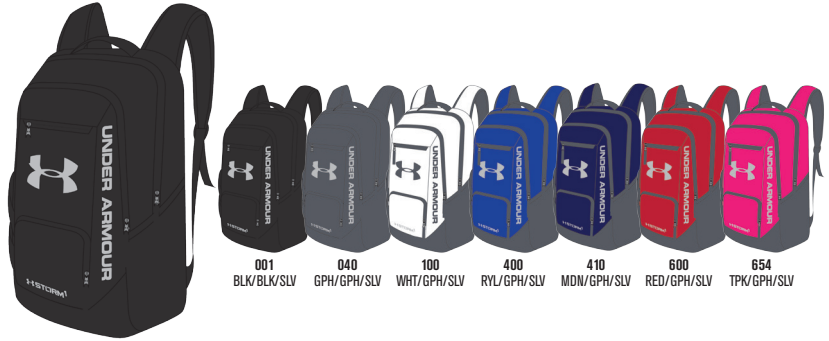

STORM

UA HUSTLE TEAM BACKPACK II

1272782 // $54.99 // 18" X 13" X 8" // CUB. VOL. 1875 // 31 L

FIRST SHIP: C/O // LAST SHIP: 12/15/2017

1. UA Storm® treated to protect your gear from the elements
   - PU coated bottom panel with extra abrasion resistance
   - Padded laptop sleeve can hold up to a 15" laptop
   - Front H2O repellent UA Storm® valuables pocket
   - HeatGear® adjustable shoulder straps for extra comfort/breathability
   - Large, front gusseted pocket for your laundry
2. BALLISTIC POLYESTER

1272782