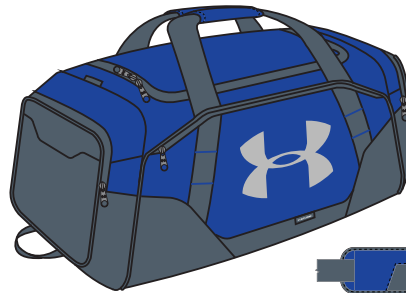

STORM

NEW

UA UNDENIABLE DUFFELS

FIRST SHIP: 5/1/2017

1. UA Storm® treated, lightweight fabric to protect your gear from the elements
   - PU coated bottom and side panels for extra abrasion resistance
   - Extra large front zippered organization pocket
   - Adjustable shoulder strap with HeatGear®
   - Ultra comfort grab handle
   - 1 large vented, gusseted pocket for laundry or shoes + 1 large zippered pocket + 1 mesh pocket
2. BALLISTIC POLYESTER

1301392/1300216/1300213/1300214