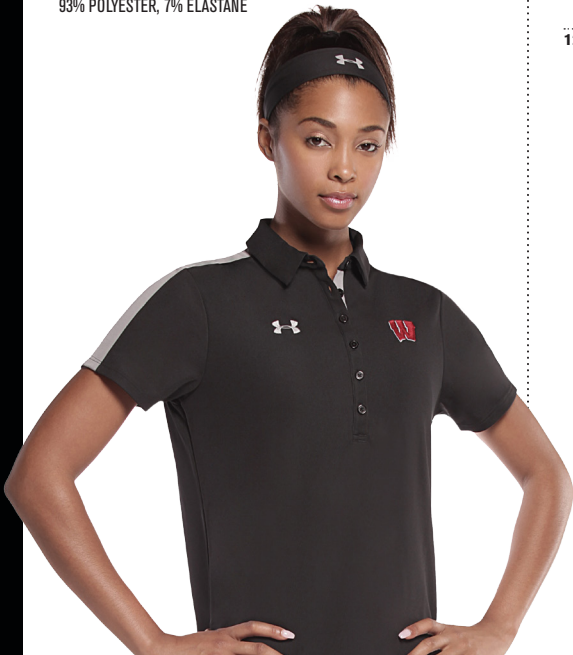

1270480

1295292

1259047

heatgear

LOOSE

NEW

UA W'S TAPERED TRAVELER PANT

1294512 ADULT: \$59.99 // XS-XXL (TALLS AVAILABLE)