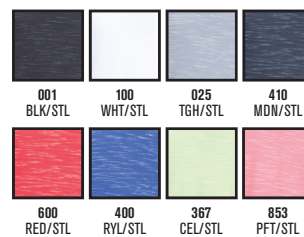

55% COTTON, 34% POLYESTER, 11% RAYON

1276522

1295304

1270500

001 BLK/TGH/BLK 100 WHT/TGH/WHT 410 MDN/TGH/MDN 600 RED/TGH/RED 400 RYL/TGH/RYL

UA HOTSHOT 1/2 ZIP

1270500 ADULT: \$59.99 // XS-XXL

FIRST SHIP: C/O // LAST SHIP: 3/15/2018