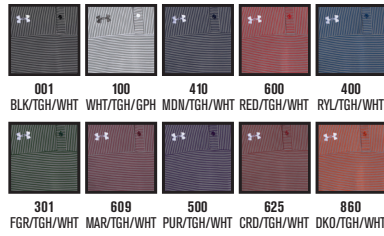

88% POLYESTER, 12% ELASTANE

1293909

PRINT DETAIL

1276227

1270402

1294557

BACK NECK DETAIL

UA CLUBHOUSE POLO