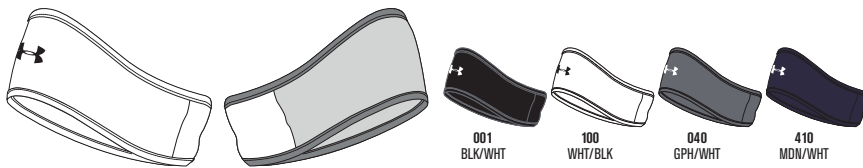

UA ELEMENTS BLANK BEANIE

FIRST SHIP: C/O

1. Traditional fitting cut-and-sew beanie
   - Brushed fleece shell with a matte silicone logo
   - Lined with ColdGear® Infrared for added warmth
   - UA Storm treated to repel water through all of the elements
2. 100% POLYESTER

1282220 ADULT: $29.99 // OSFA
1282226 YOUTH: $24.99 // OSFA

*Youth Offered in ALL Colors

1282232

WOMEN'S UA TEAM SURVIVOR FLEECE HEADBAND

1295141 WOMEN'S: $19.99 // OSFA

FIRST SHIP: C/O

1. Fleece with ColdGear® Infrared uses a soft, thermoconductive inner coating to absorb & retain your own body heat
   - Stretchy EVO ColdGear® inset placed in back for the perfect fit
2. 100% POLYESTER