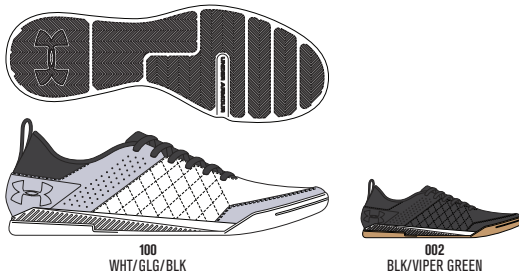

UA SPOTLIGHT DL FG JR

ON FLOOR DATE: 003, 500 6/1/2017, 162 7/1/2017

UPPER: Lightweight performance synthetic that enhances the players speed and touch with the ball.

MIDSOLE: Ortholite sockline provides additional cushioning.

OUTSOLE: TPU studs that provide traction and lightweight durability.

1289542 **YOUTH: \$44.99** // SIZES: 1-6

1289544 **JUNIOR: \$34.99** // SIZES: 8K-13K

1272304

100
WHT/GLG/BLK

002
BLK/VIPER GREEN

UA COMMAND IN