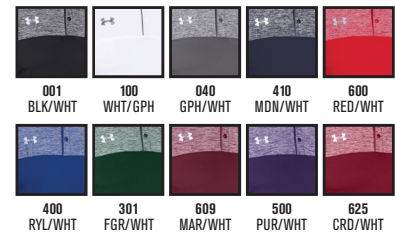

SIDELINE

FW17 ▶

heatgear

LOOSE

NEW

UA VICTOR POLO

1293909 ADULT: $64.99 // SM-5XL (3XL-5XL: 15% UPCHARGE)

FIRST SHIP: 4/1/2017

NEW ULTIMATE FIT

- Smooth anti-pick, anti-pill fabric has a cleaner, snag-free finish
- Tonal yarn-dye stripes
- 4-way stretch fabrication allows greater mobility in any direction
- Moisture Transport System wicks sweat & dries fast
- Anti-odor technology prevents the growth of odor-causing microbes
- 30+ UPF protects your skin from the sun's harmful rays

88% POLYESTER, 12% ELASTANE

heatgear

LOOSE

UA TEAM PODIUM POLO

1276227 ADULT: $64.99 // SM-5XL (3XL-5XL: 15% UPCHARGE)

FIRST SHIP: C/O // LAST SHIP: 3/15/2018

- Smooth anti-pick, anti-pill fabric for a more comfortable, snag-free finish
- 4-way stretch fabrication allows greater mobility in any direction
- Signature Moisture Transport System wicks sweat to keep you dry and light
- Anti-odor technology keeps your gear fresher, longer
- 30+ UPF protects your skin from the sun's harmful rays
- Tonal heathered chest & sleeves, solid body
- Self fabric collar

88% POLYESTER, 12% ELASTANE

1293909

1276227