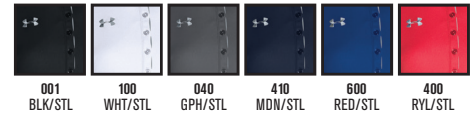

1270480

1295292

1259047

heatgear

LOOSE

NEW

UA W'S TAPERED TRAVELER PANT

1294512 ADULT: \$59.99 // XS-XXL (TALLS AVAILABLE)