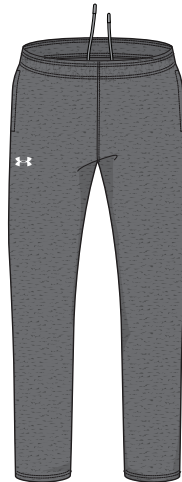

- Mesh hood liner
- Front pouch pocket
- Tipped draw cords

PANT

- Elastic waistband with internal drawcord
- Hand pockets
- Straight leg

80% COTTON, 20% POLYESTER

UA HUSTLE FLEECE HOODY

1300123 **ADULT: \$44.99** // SM-3XL (3XL: 15% UPCHARGE)

1300129 **YOUTH: \$39.99** // YXS-YXL

UA HUSTLE FLEECE PANT

1300124 **ADULT: \$44.99** // SM-3XL (3XL: 15% UPCHARGE)

1300130 **YOUTH: \$39.99** // YXS-YXL

1300123 (A) 1300129 (Y)

1300124 (A) 1300130 (Y)

32" INSEAM
SIDE POCKETS