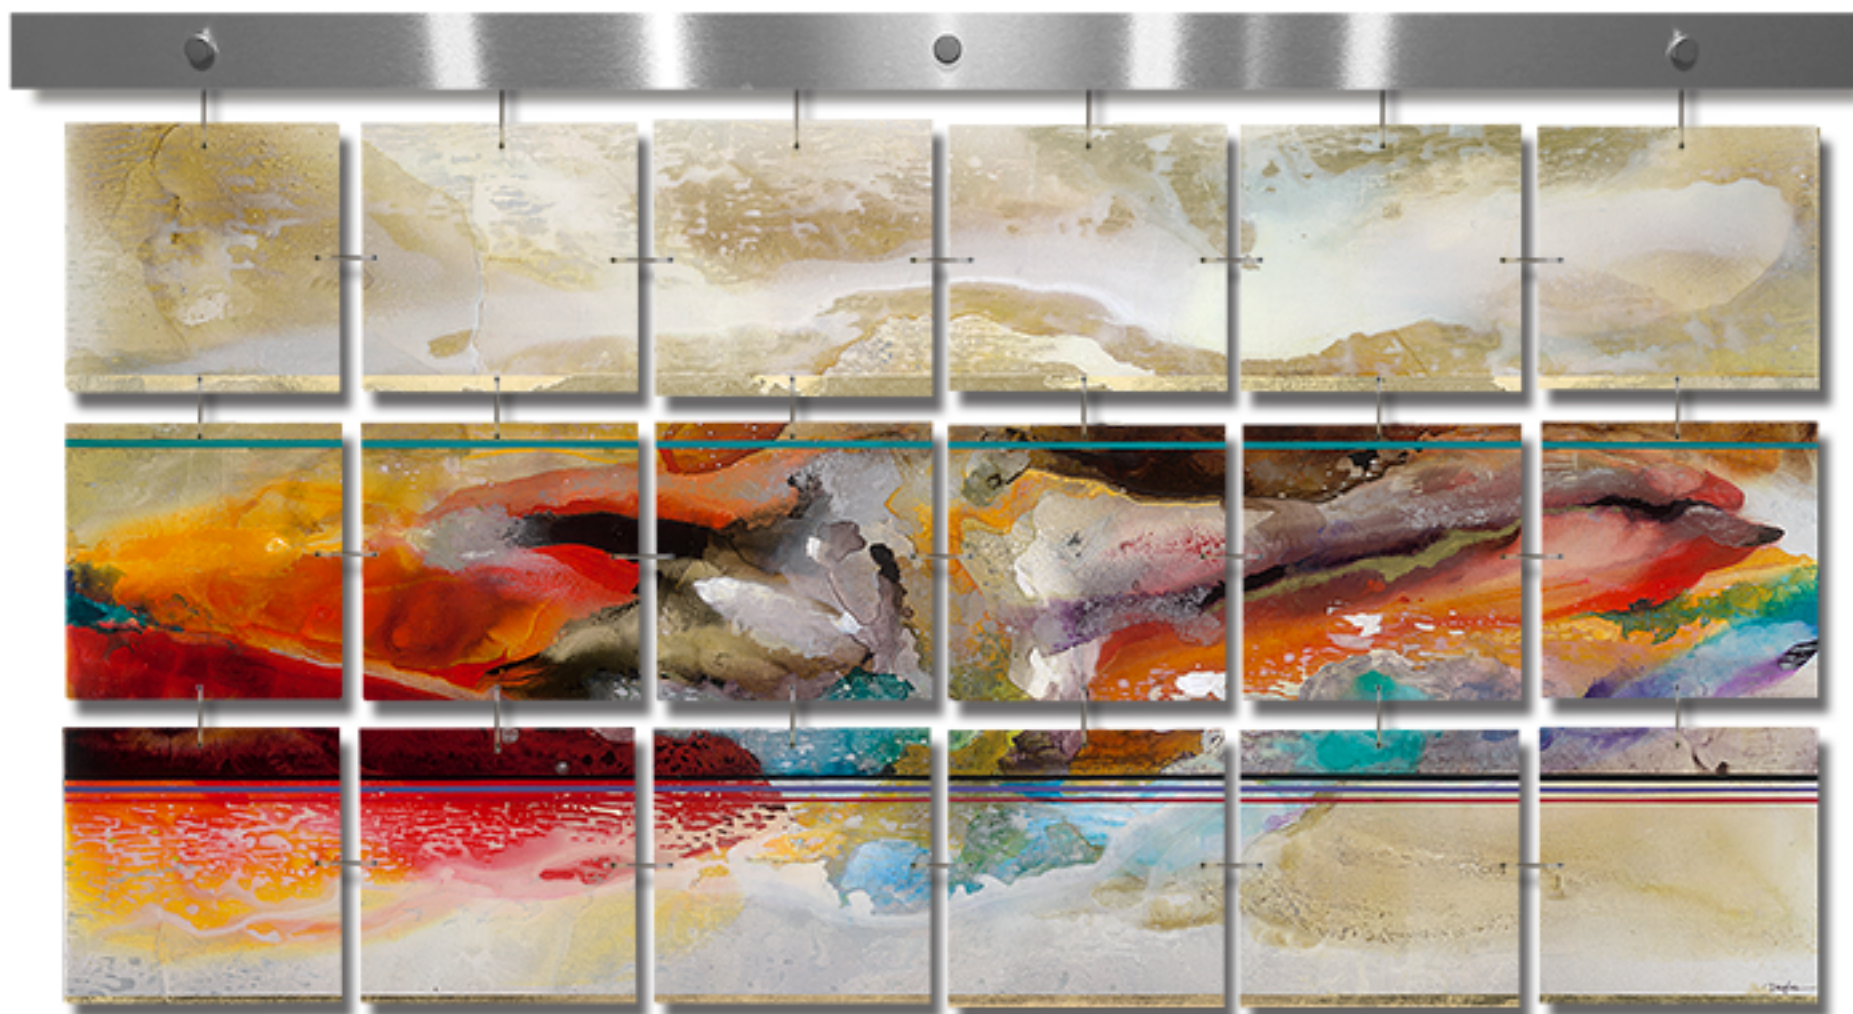

*Brushed Aluminum
Hanger 3"x 70"*

Luminary Mist

VHS16-713-A36B

Medium: Fine Art Print on Acrylic

Tile Size: 10 x 10 each

Overall Size: 36 x 70 x 3.5

©Phoenix Art Group, Inc.