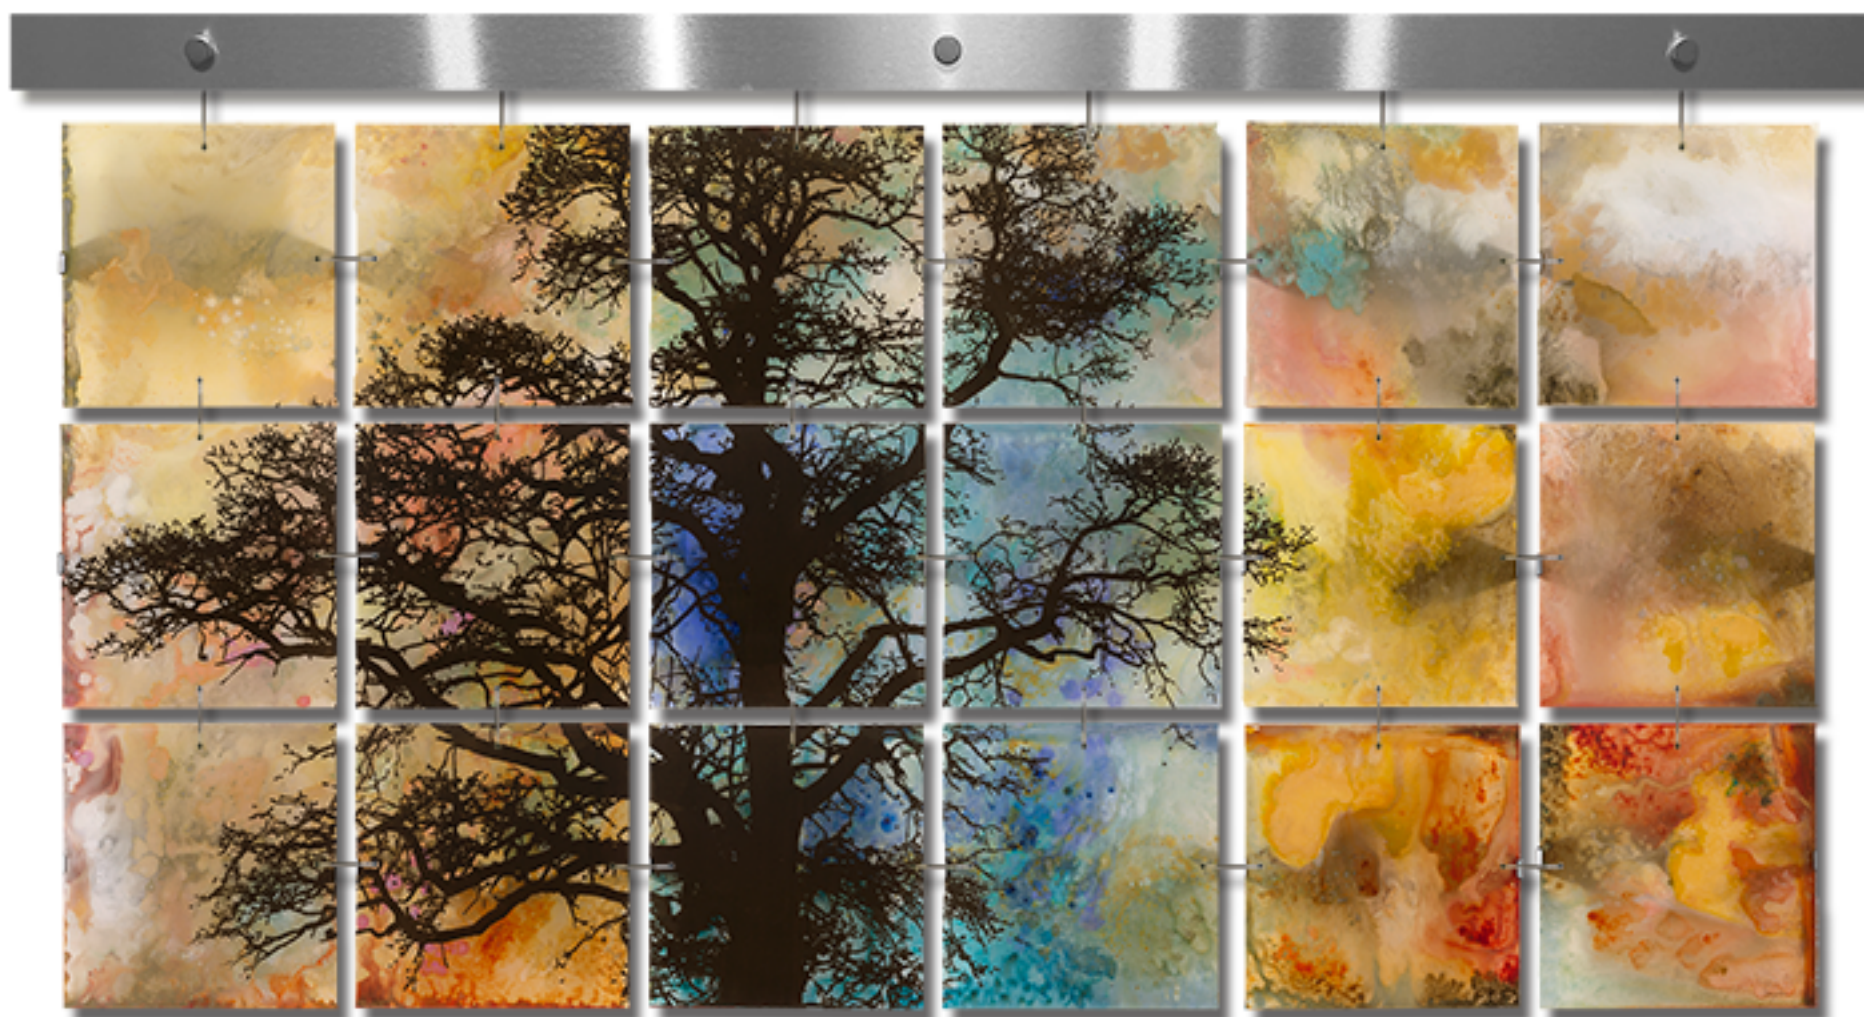

*Brushed Aluminum
Hanger 3"x 70"*

Sandstone

VHS12-732-A36B

Medium: Fine Art Print on Acrylic

Tile Size: 10 x 10 each

Overall Size: 36 x 70 x 3.5

©Phoenix Art Group, Inc.

*Brushed Aluminum
Hanger 3"x 70"*