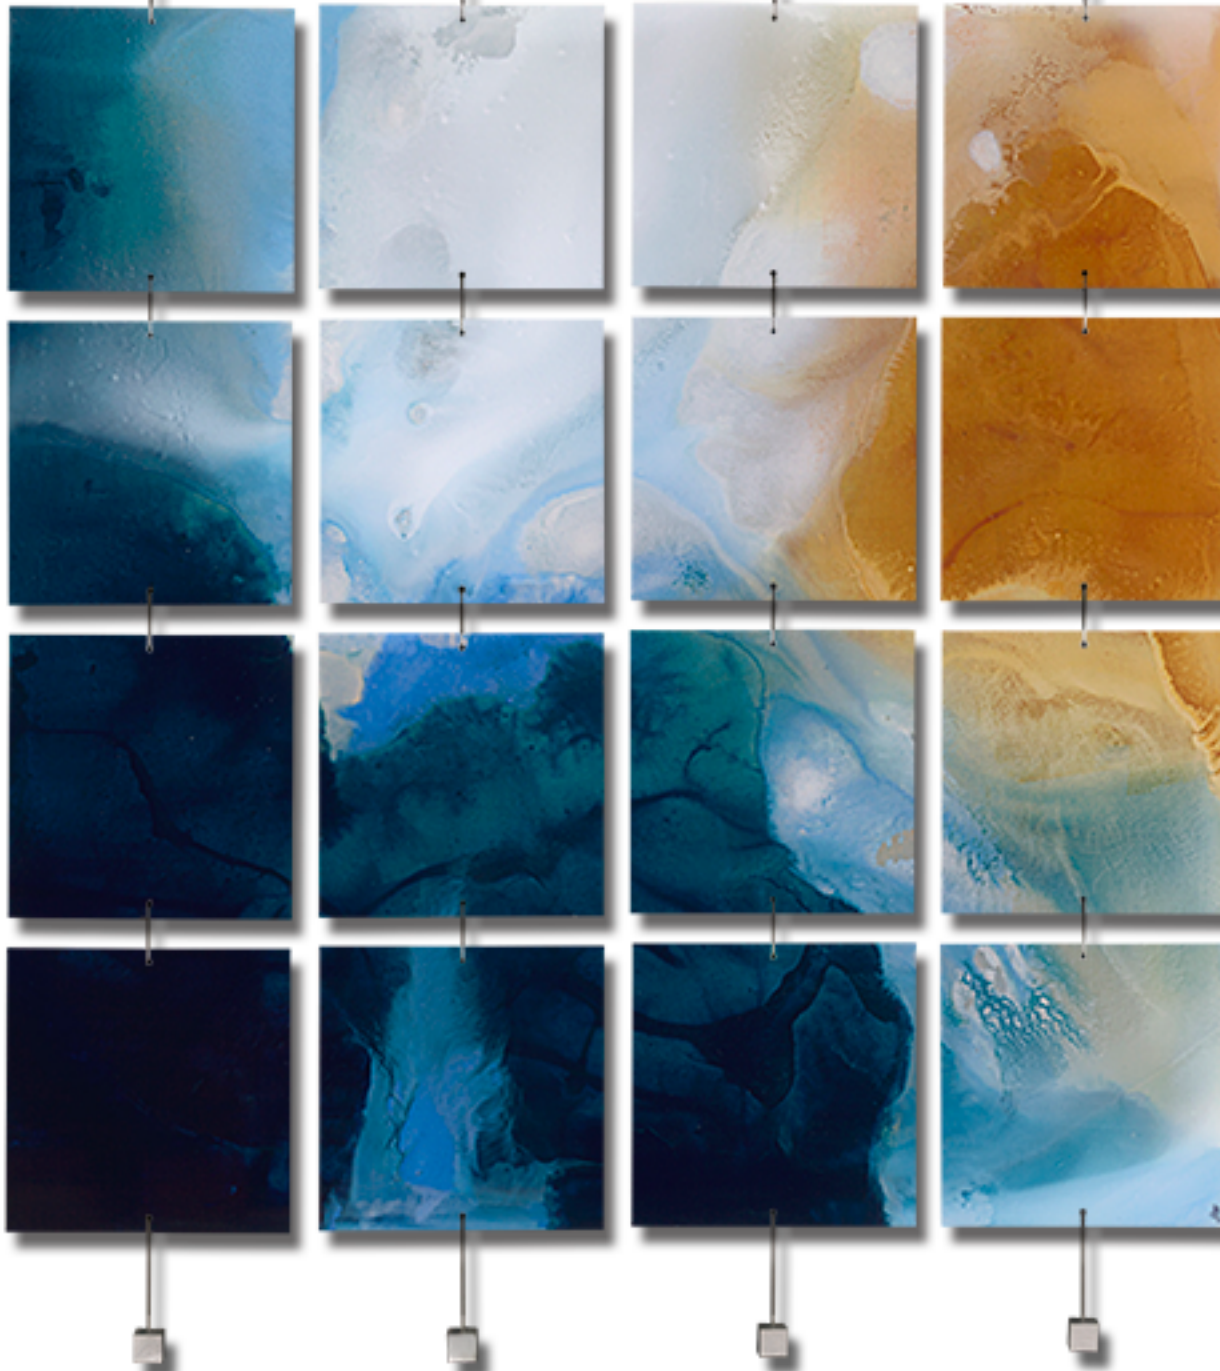

*Brushed Aluminum
Hanger 3" x 48"*

Hollack

LIQUID I

VH14A-750A-A44B

Medium: Fine Art Print on Acrylic

Tile Size: 10 x 10

Image Area: 43 x 43

Overall Size: 54.5 x 48 x 3.5

©Phoenix Art Group, Inc.