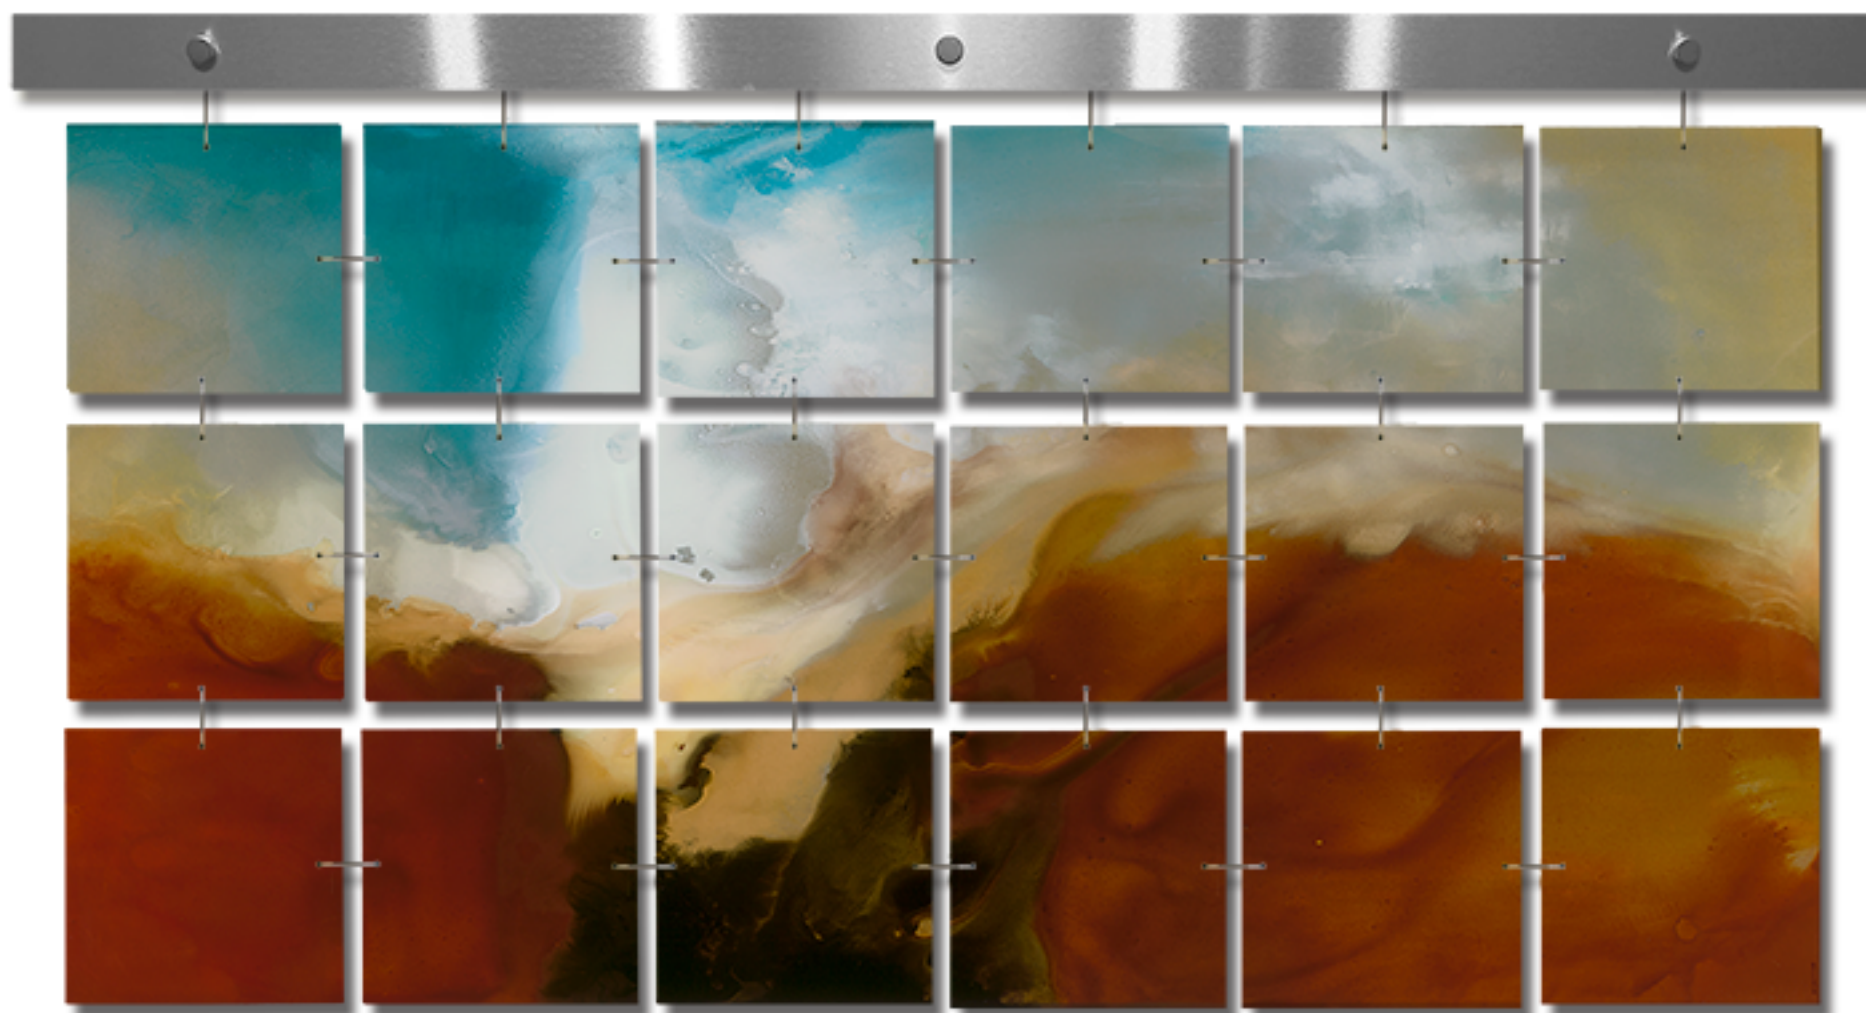

Medium: Fine Art Print on Acrylic

Image Size: 60 x 10 each

Overall Size: 65 x 42 x 3.5

©Phoenix Art Group, Inc.

*Brushed Aluminum
Hanger 3"x 70"*

Resplendent

VHF14-753-A36B

Medium: Fine Art Print on Acrylic