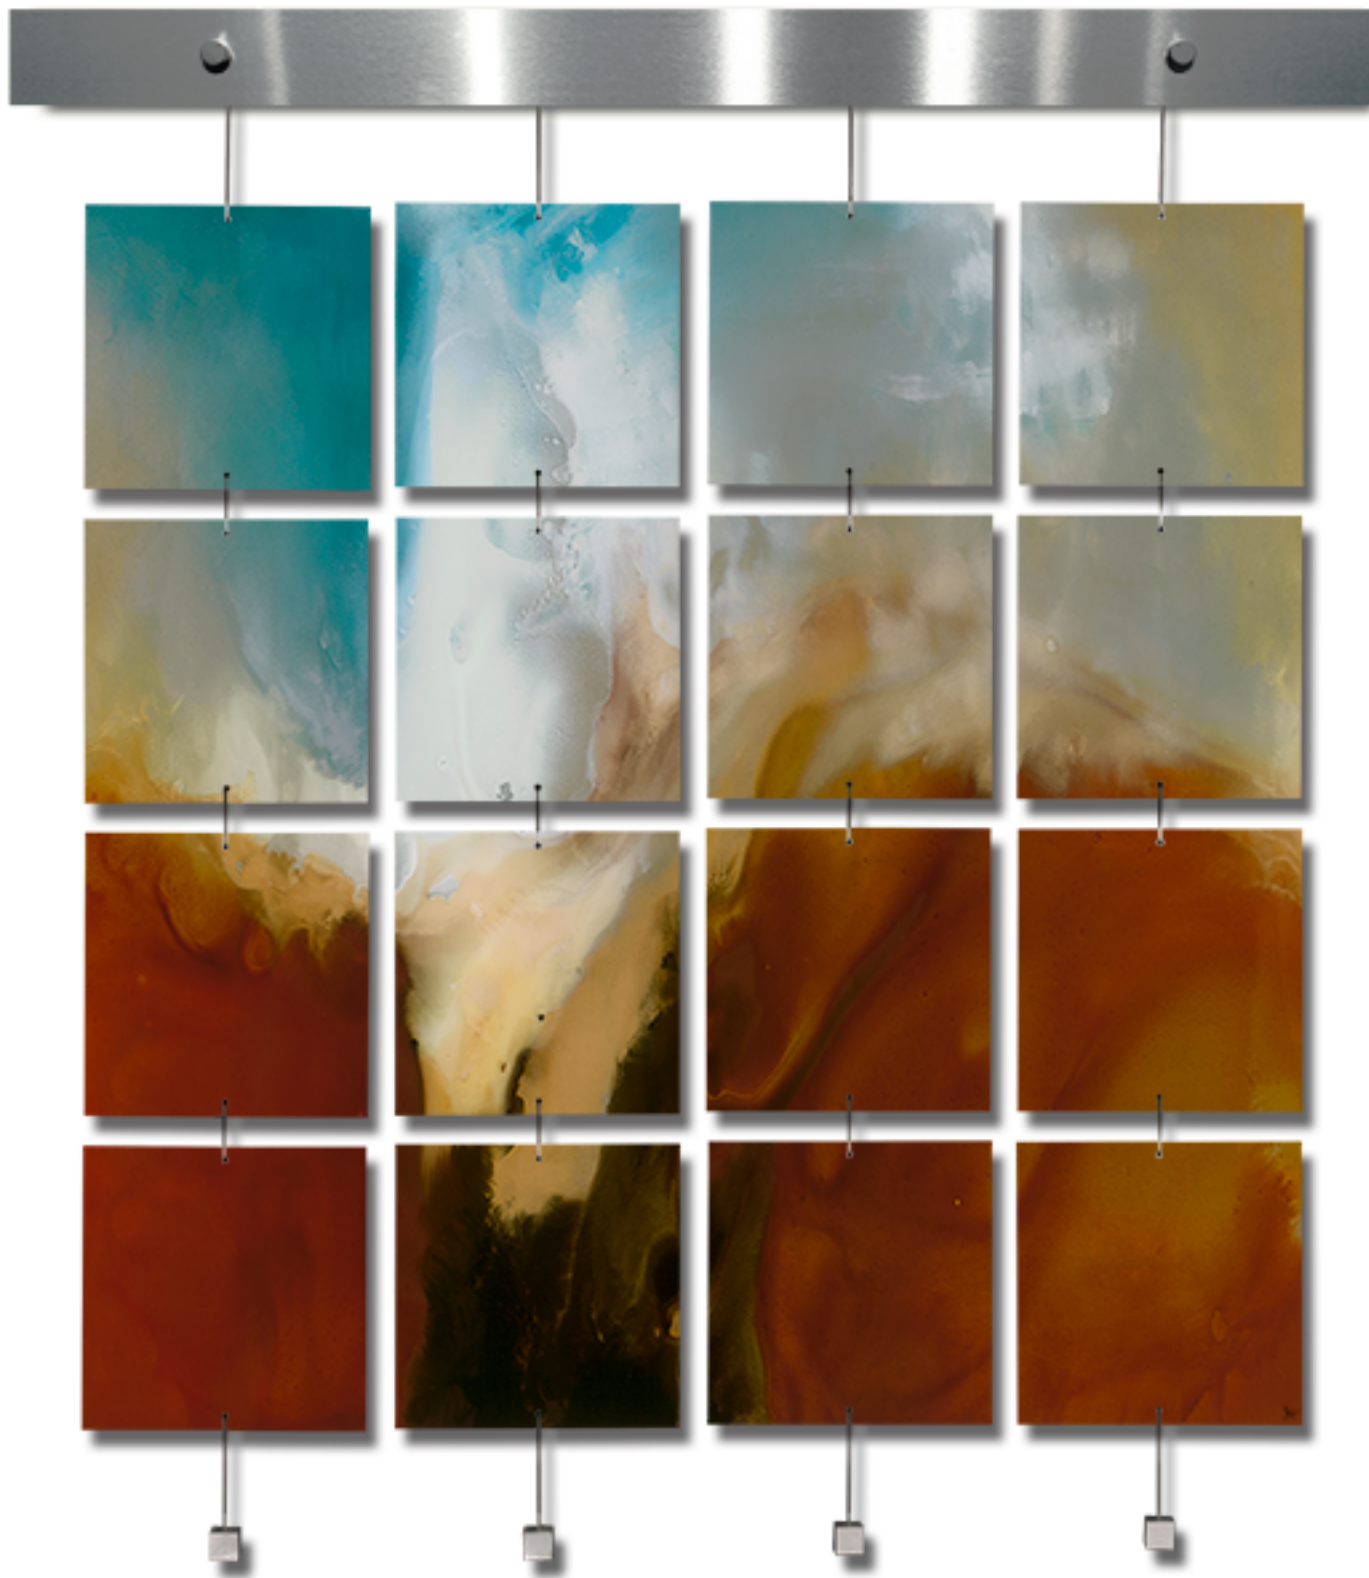

RESPLENDENT
VHF14-753-A44B

Medium: Fine Art Print on Acrylic

Tile Size: 10 x 10

Image Area: 43 x 43

Overall Size: 54.5 x 48 x 3.5

©Phoenix Art Group, Inc.