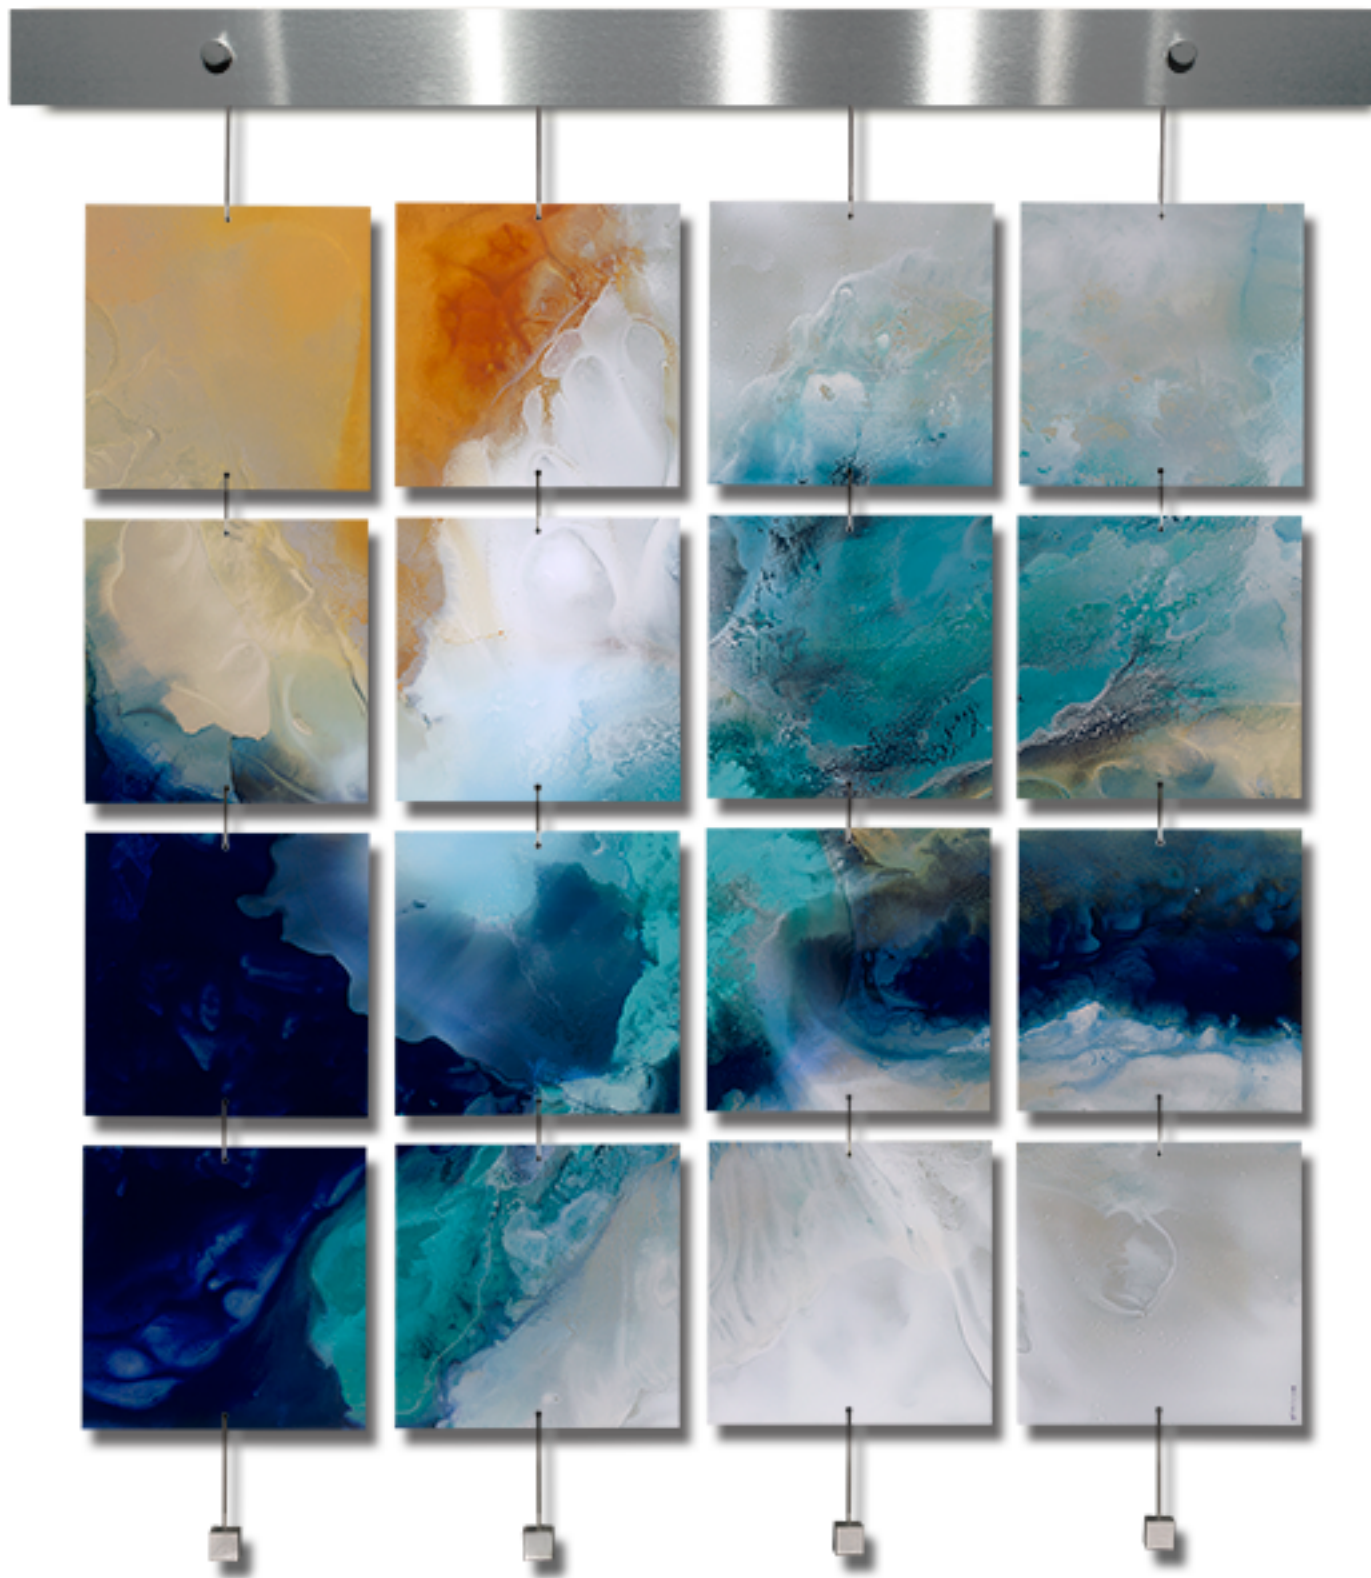

Hollack

ICHOROUS
VHS14-752-A44B
Medium: Fine Art Print on Acrylic
Tile Size: 10 x 10
Image Area: 43 x 43
Overall Size: 54.5 x 48 x 3.5
©Phoenix Art Group, Inc.