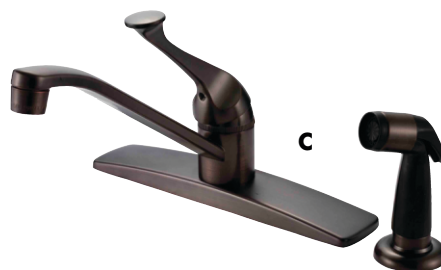

Kitchen Faucet Collection

Single Handle Kitchen Faucet - Pullout

13-6952 Pack 6/ea

- Finish: Satin Nickel
- With pull-out spray.
- 8" center.
- Vacuum breaker.
- Solid brass waterways.
- ADA Compliant.
- Max counter top depth 27 mm.
- Replacement cartridge *45-2243.

Can be used with or without plate

Single Handle Kitchen Faucet

12-5987 Pack 12/ea

- Finish: Chrome.
- Single handle faucet without spray.
- 8" center faucet has washerless valve.
- Plastic Hybrid/Copper waterways.
- ADA Compliant.
- Max counter top depth 27 mm.
- Replacement cartridge *45-2243

Single Handle Kitchen Faucet with Spray

Finish	Item Number	Pack
(A) Chrome	12-5802	12/ea
(B) Satin Nickel	12-3099	12/ea
(C) Classic Bronze	12-2917	12/ea

- Single handle kitchen faucet has external - spray with chrome and black handle.
- 8" center faucet has washerless valve.
- Plastic Hybrid copper waterways.
- Faucet can be used with or without- spray by using shut-off cap included.
- Max counter top depth 27 mm.
- ADA Compliant.
- Replacement cartridge *45-2243.