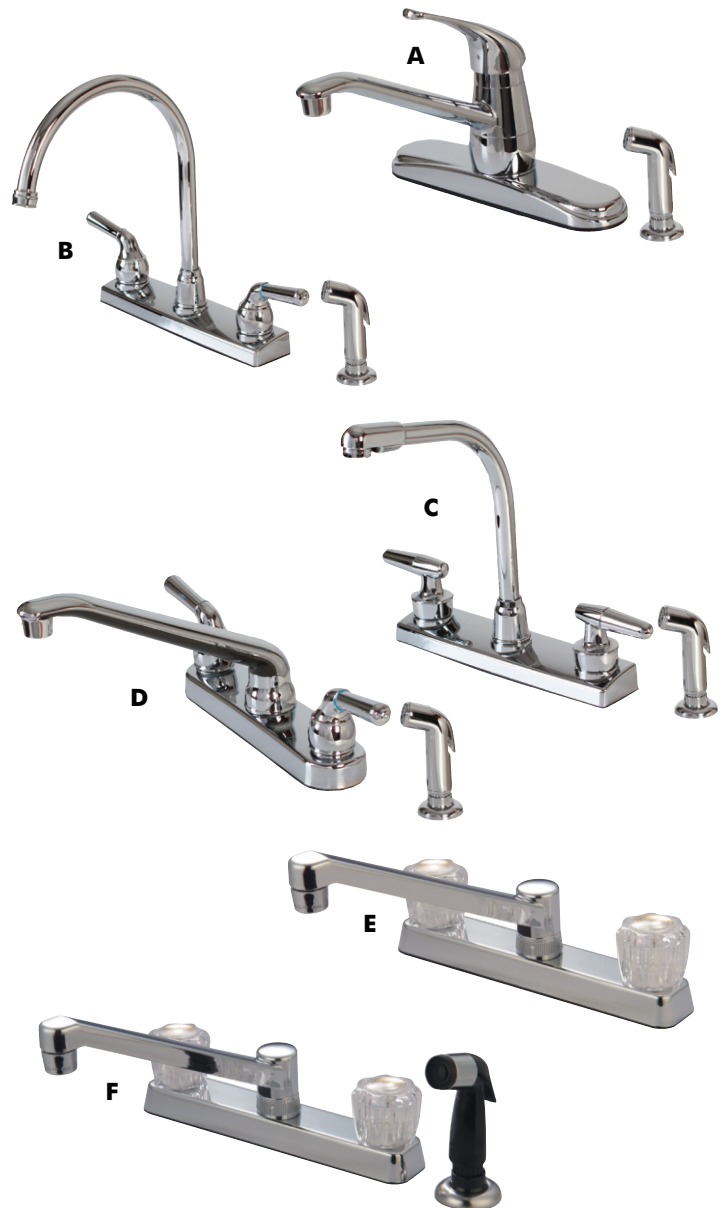

Two Handle Hi Rise Kitchen Faucet

(B) 12-2009 Pack 12/ea

- Finish: Chrome
- Non-Metallic, two handle kitchen faucet has external matching spray.
- Faucet can be used with or without spray by using shut-off cap included.
- Features high-rise spout with lever handles.
- 8" center.
- All plastic waterway.
- Washerless valve.
- Max counter top depth 34.5 mm.
- Replacement cartridge *14-0737.

Two Handle Hi Rise Kitchen Faucet

(C) 12-1927 Pack 12/ea

- Finish: Chrome
- Non-Metallic, two handle kitchen faucet has external matching spray.
- Faucet can be used with or without spray by using shut-off cap included.
- Features high-rise goose neck spout.
- 8" center faucet with washerless valve.
- Lever handles.
- All plastic waterway.
- Max counter top depth 34.5 mm.
- Replacement cartridge *14-0737.

Two Handle Kitchen Faucet

(D) 12-1842 Pack 12/ea

- Finish: Chrome
- Non-Metallic, two handle kitchen faucet has external matching spray.
- Faucet can be used with or without spray by using shut-off cap included.
- 8" center.
- Lever handles.
- All plastic waterway.
- Washerless valve.
- Max counter top depth 33.5 mm.
- Replacement cartridge *14-0737.

Two Handle Kitchen Faucet

Description	Item Number	Pack
(E) Less Spray	12-6717	12/ea
(F) With Spray	12-6892	12/ea

- Finish: Chrome
- Two-handle kitchen faucet is available with or without external spray.
- 8" center.
- Features acrylic handles.
- Non-metallic chrome finish.
- All plastic waterway.
- Washerless valve.
- Max counter top depth 35.5 mm.
- Replacement cartridge *14-0737.