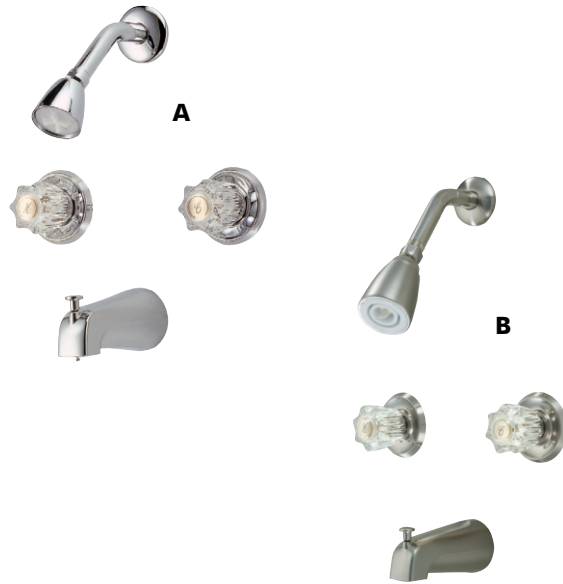

Hartford Series Single Handle Tub/Shower Mixer

Finish	Item Number	Pack
(D) Satin Nickel	13-5702	6/ea
(E) Classic Bronze	13-5399	6/ea

- Ceramic cartridge - solid brass waterways.
- Pressure balance valve.
- Zinc tub spout.
- Plastic shower head and arm.
- Convertible - can be used as a shower or as a tub faucet only - plug included.
- ADA Compliant.
- Replacement cartridge *19-3382.

Single Handle Tub/Shower Mixer

Finish	Item Number	Pack
(F) Chrome	12-5567	6/ea
(G) Satin Nickel	12-2597	6/ea

- Solid brass waterways.
- Convertible - can be used as a shower or as a tub faucet only - plug included.
- Washerless design.
- Zinc tub spout.
- Acrylic handles.
- Replacement cartridge *19-3610.

TUB/SHOWER MIXERS

Tub/Shower Mixer

Washerless Two Handle Tub/Shower Mixer

Finish	Item Number	Pack
(A) Chrome	12-6069	6/ea
(B) Satin Nickel	12-3259	6/ea

- Solid brass waterways.
- Washerless design with acrylic handles.
- Convertible - can be used as a shower or as tub faucet only - plug included.
- Zinc tub spout.
- Replacement cartridge *19-5021.

Three Handle Tub/Shower Mixer

12-5499 Pack 6/ea

- Finish: Chrome.
- Solid brass waterways.
- Washerless design with acrylic handles.
- Convertible - can be used as shower or as tub faucet only - plug included.
- Zinc tub spout.
- Replacement cartridge *19-5021.