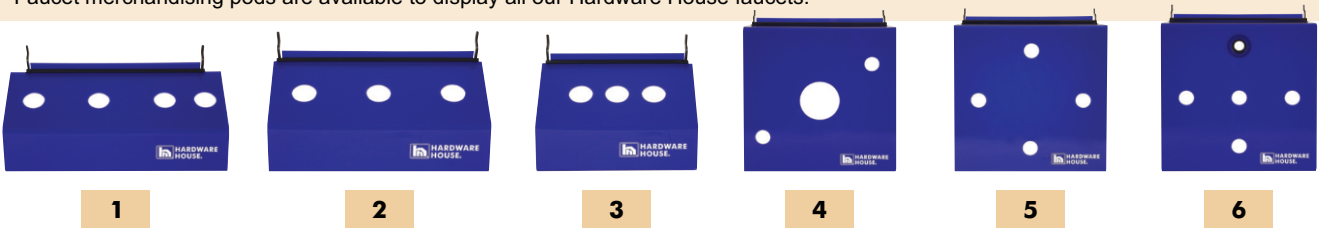

Blue Faucet Pods

Item Number	Description	Pack	Width	Height	Depth
1. 45-3704	Kitchen Faucet Mount with Spray	1	13-1/2"	5-1/2"	6"
2. 45-3712	Kitchen Faucet Mount without Spray	1	11"	6"	6"
3. 45-3720	Lavatory Faucet Mount	1	9"	6"	6"
4. 45-3738	Tub/Shower Single Handle Faucet Mount	1	11"	11"	5"
5. 45-3746	Tub/Shower Two Handle Faucet Mount	1	11"	11"	5"
6. 45-3753	Tub/Shower Three Handle Faucet Mount	1	11"	11"	5"

Faucet merchandising pods are available to display all our Hardware House faucets.