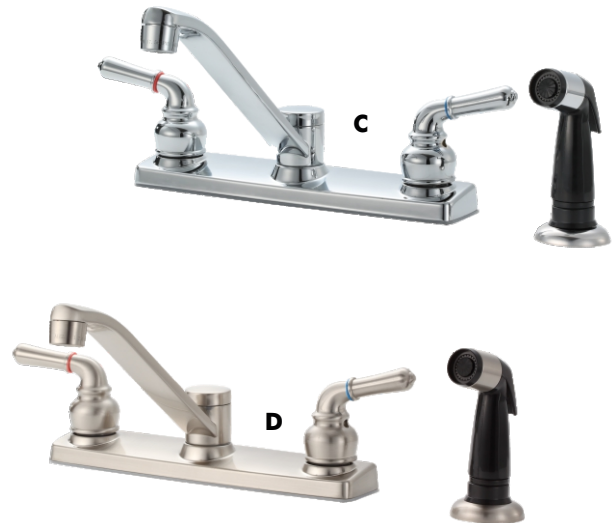

Two Handle Kitchen Faucet with Spray

Finish	Item Number	Pack
(F) Chrome	12-3334	12/ea
(G) Satin Nickel	12-3419	12/ea

- Two-handle kitchen faucet has 8" center.
- Features white lever handles & high rise spout.
- External spray included.
- Use with or without matching external spray by using shut-off cap included.
- Plastic lined Hybrid waterways with fused-threaded brass nipple connectors.
- Washerless valve.
- White lever handles.
- ADA Compliant.
- Max counter top depth 22 mm.
- Replacement cartridge *45-2250.

Kitchen Faucet Collection

Hi-Rise Two Handle Kitchen Faucet with Spray

Finish	Item Number	Pack
(A) Chrome	13-6877	12/ea
(B) Satin Nickel	13-6792	12/ea

- Two-handle kitchen faucet with spray.
- 8" center - high rise spout - wing handles.
- Washerless valve.
- Plastic lined Hybrid waterways with fused-threaded brass nipple connectors.
- Use with or without matching external spray - by using shut-off cap included.
- ADA Compliant.
- Max counter top depth 22 mm.
- Replacement cartridge *42-2250.

Two Handle Kitchen Faucet with Spray

Finish	Item Number	Pack
(C) Chrome	21-3752	12/ea
(D) Satin Nickel	21-3837	12/ea

- 8" centerset faucet features decorative handles.
- External spray with chrome/black handle.
- Plastic lined Hybrid waterways with fused - threaded brass nipple connectors.
- Washerless valve.
- Use with or without matching external spray - by using shut-off cap included.
- Max counter top depth 22 mm.
- Decorative handles.
- ADA Compliant.
- Replacement cartridge *42-2250.