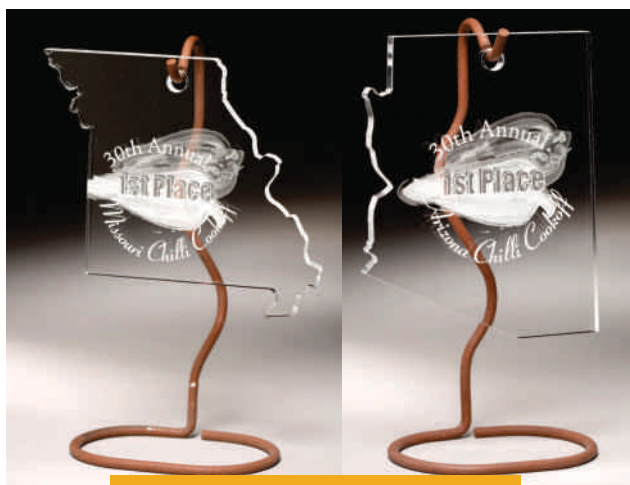

**HANGING STAR**

**HANGING STAR**

SIZES: 10" 10" WHBS10AC  
 THICKNESS: 3/8"  
 SHOWN WITH WIRE HOLDER B

**HANGING DIAMOND**

**HANGING DIAMOND**

SIZES: 10" 10" WHAD10AC  
 THICKNESS: 3/8"  
 SHOWN WITH WIRE HOLDER A