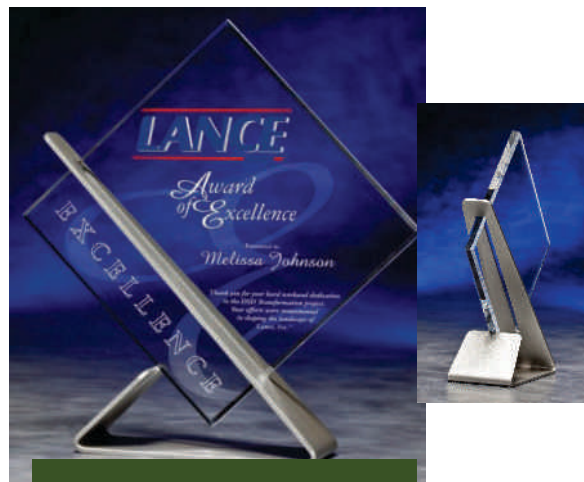

ACURA

ACURA
SIZES: 9"
THICKNESS: 3/8"
COLORS: CLEAR/SILVER METAL
9" | ACUR09