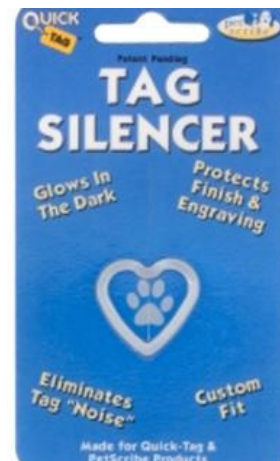

**BROWSE
OUR
SELECTIONS**

GUARDIAN GEAR COLLAPSIBLE CRATE

Durable, water-resistant, and easy to clean, our Guardian Gear™ Collapsible Crates...

\$93.48

VERSAILLES DOG CARRIER

Have an divinely upscale trip with the fashionable and functional Versailles Dog Carrier in Brown!

\$90.50

PET AIRLINE CARRY ON

Our East Side Collection® On-The-Go Carry-On Bags are a durable, reliable option for including pets

\$73.00

HEART PET TAG SILENCER

Give your tags silence with the Heart Pet Tag Silencer for the Engravable Pet I.D. Tag!