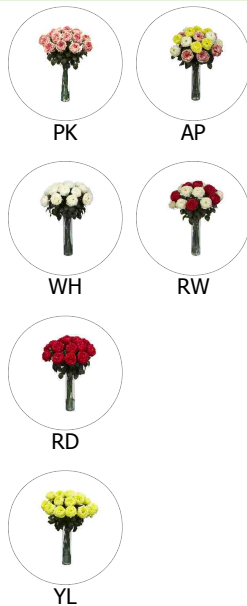

**1348**  
**Assorted Blooming Roses w/Vase**  
 Dim.: H: 18 In., W: 13 In., D: 13 In.  
 Price: \$34.66

**1328**  
**Blooming Roses w/Vase**  
 Dim.: H: 18 In., W: 13 In., D: 13 In.  
 Price: \$34.09

**1366**  
**Rose & Maiden Hair Arrangement w/Vase**  
 Dim.: H: 14 In., W: 14 In., D: 14 In.  
 Price: \$37.57

**1218**  
 Rosebud w/Cylinder Silk Flower Arrangement  
 Dim.: H: 32 In., W: 20 In., D: 20 In.  
 Price: \$118.30

**1215**  
 Large Rose Arrangement w/18" Glass Cylinder  
 Dim.: H: 32 In., W: 22 In., D: 22 In.  
 Price: \$148.66

**1214**  
 Giant Rose Arrangement w/Glass Vase  
 Dim.: H: 31 In., W: 22 In., D: 22 In.  
 Price: \$205.59

**1219**  
 Fancy Rose Arrangement w/18" Glass Cylinder  
 Dim.: H: 31 In., W: 23 In., D: 23 In.  
 Price: \$112.07

**1358**  
 Giant Fancy Rose & Willow Arrangement  
 Price: \$113.93

**1375**  
Large Mixed Morning Glory w/Vase  
Dim.: H: 14.5 In., W: 14 In., D: 11 In.  
Price: \$53.86

**1400**  
Peony & Rose w/Vase  
Dim.: H: 14.5 In., W: 13 In., D: 10.25 In.  
Price: \$52.43