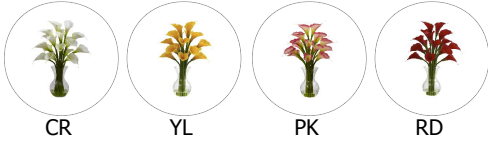

**4820**  
**Tropical Floral Arrangement w/White Glass Vase**  
Dim.: H: 14 In., W: 14 In., D: 9 In.  
Price: \$36.89

**4847**  
Mixed Zinnia Arrangement  
w/Decorative Glass Vase  
Dim.: H: 9.75 In., W: 10.5 In., D: 9 In.  
Price: \$44.82

**1297**  
Gerber Daisy w/Vase Arrangement  
Dim.: H: 15 In., W: 9 In., D: 9 In.  
Price: \$26.39

**4792**  
Tulips w/Vase Silk Flower Arrangement  
Dim.: H: 20 In., W: 12 In., D: 12 In.  
Price: \$45.80

**1361**  
24" Tulips w/Vase  
Dim.: H: 24 In., W: 16 In., D: 9 In.  
Price: \$57.98

**1296**  
**Classic Calla Lily Arrangement**  
 Dim.: H: 16 In., W: 12 In., D: 9 In.  
 Price: \$28.70

**1187**  
**Calla Lilly w/Cylinder Vase**  
 Dim.: H: 20 In., W: 15 In., D: 15 In.  
 Price: \$36.02