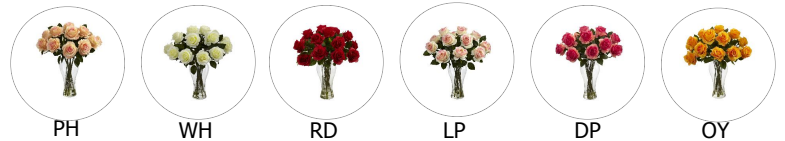

Large Hydrangea w/Vase Silk Flower Arrangement

Dim.: H: 23 In., W: 21 In., D: 21 In.

Price: \$91.95

---

 1255

Large Hydrangea w/European Vase Silk Flower Arrangement

Dim.: H: 30 In., W: 30 In., D: 30 In.

Price: \$174.61

---

**4935**  
Hydrangea w/ Glass Vase Arrangement  
Dim.: H: 11 In., W: 10 In., D: 10 In.  
Price: \$20.45

**4670**  
Mixed Hydrangea w/Rectangle Vase  
Dim.: H: 12 In., W: 11 In., D: 9 In.  
Price: \$42.77

**1222**  
Giant Mixed Hydrangea w/Cylinder  
Dim.: H: 40 In., W: 20 In., D: 20 In.  
Price: \$147.52

**1221**  
Hydrangea w/Cylinder  
Dim.: H: 31 In., W: 20 In., D: 20 In.  
Price: \$110.32

Rose Collection

**1348**  
**Assorted Blooming Roses w/Vase**  
 Dim.: H: 18 In., W: 13 In., D: 13 In.  
 Price: \$34.66

**1328**  
**Blooming Roses w/Vase**  
 Dim.: H: 18 In., W: 13 In., D: 13 In.  
 Price: \$34.09

**1366**  
**Rose & Maiden Hair Arrangement w/Vase**  
 Dim.: H: 14 In., W: 14 In., D: 14 In.  
 Price: \$37.57